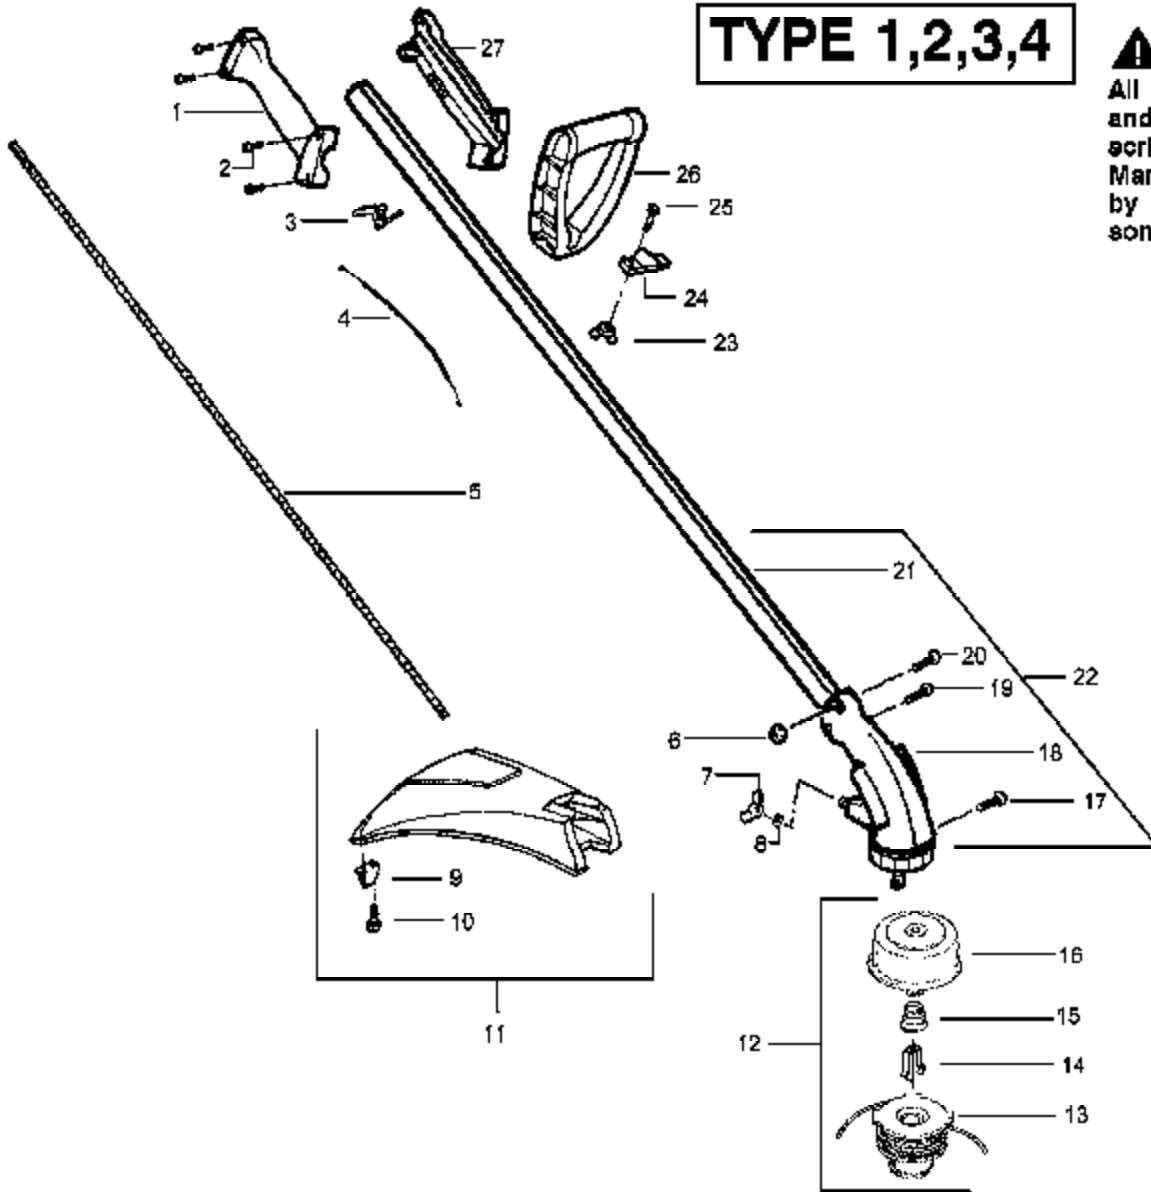

TYPE 1,2,3,4

⚠ WARNING

All repairs, adjustments and maintenance not described in the Operator's Manual must be performed by qualified service personnel.

Ref #	Part Number	Qty	Description
1	530038581		Throttle Hsg. (Right)
2	530016349		Screw-Throttle Hsg.
3	530038682		Trigger
4	530071548		Assy-Throttle Cable
5	530095391		Flex-Drive Shaft
6	530016284		Locknut-Gear Box
7	530016225		Wingnut-Gear Box
8	530092062		Washer
9	530052286		Line Limiter
10	530015880		Screw-Line Limiter
11	530069752		Kit-Shield Ass'y. (Incl. 9 & 10)
12	952711566		Accy-Cutting Head Ass'y. (Incl. 13-16)
13	952711548		Featherlite SST, 25 HRC, 10 Accy-Spool Wheel
14	530401957		Handle, Chassis & Bar Ass'y Clip Retainer
15	530053241		Spring
16	530071306		Kit-Hub Ass'y
17	530016202		Screw
18	530095638		Assy-Gear Box
19	530016224		Screw
20	530016312		Screw
21	530071303		Assy-Drive Shaft Hsg.
22	530069927		Kit-Gearbox/Shaft (Incl. #18 & 21)
23	530016118		Wingnut Handle
24	530094742		Clamp Handle
25	530015820		Bolt Handle
26	530038708		Assist Handle
27	530038580		Throttle Hsg. (Left)
	530088826		Operator Manual (Type 1) Not Shown
	530163448		Operator Manual (Type 2,3,4) Not Shown
	530055350		Decal-Shaft Warning Not Shown
	530054864		Decal-Start Inst. Not Shown