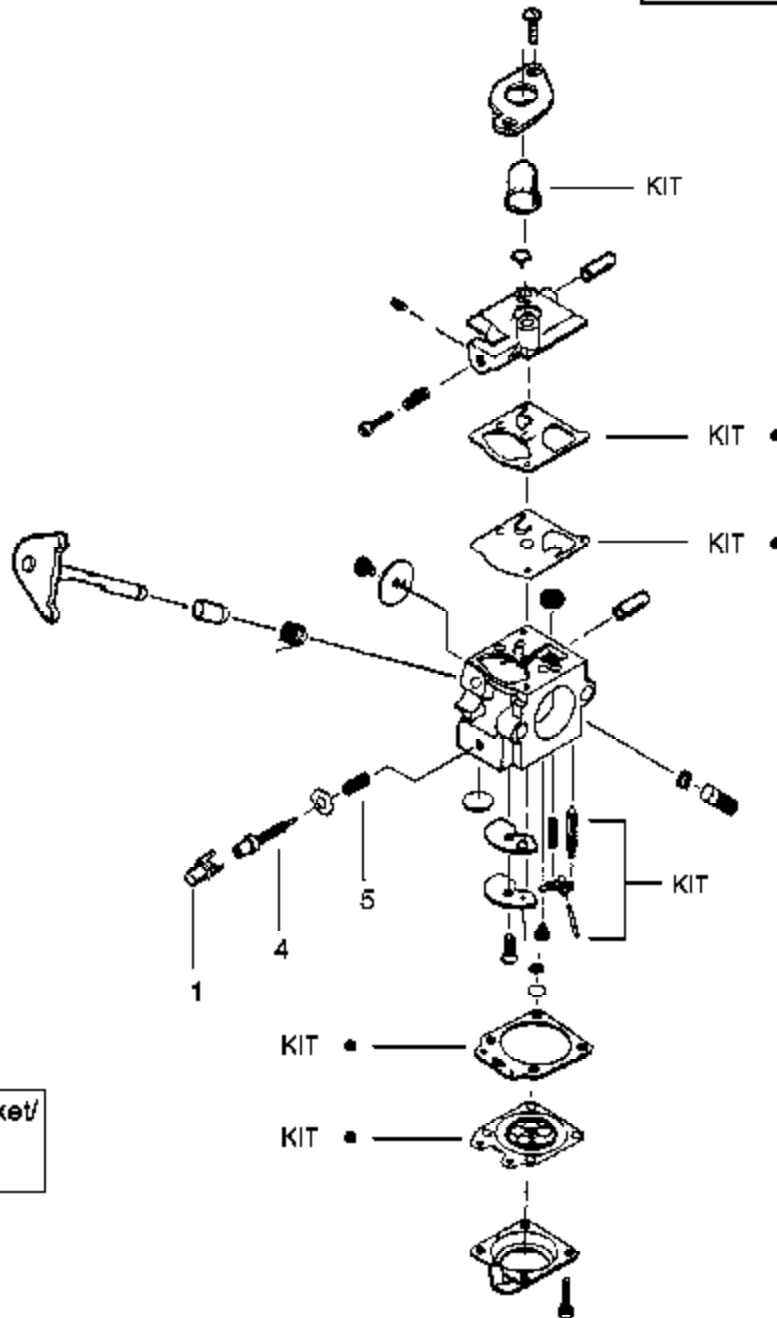

Carburetor Assembly #530069754 WA-226

TYPE 1,2,3,4

Carb.
Repair
Kit

2

Gasket/
Dia.
Kit

3

KIT

KIT

Ref #	Part Number	Qty	Description
1	530038403		Limiter Cap
2	530069838		Carburetor Repair Kit (KIT = Indicates Contents)
3	530069844		Gasket Diaphragm Kit (DOT = Indicates Contents)
4	530035341		Needle-Idle
5	530035342		Spring-Idle Needle
530069754	530069754		Carburetor Assembly (WA226)

Ref #	Part Number	Qty	Description
1	530038581		Throttle Hsg. (Right)
2	530016349		Screw-Throttle Hsg.
3	530038682		Trigger
4	530071548		Assy-Throttle Cable
5	530095391		Flex-Drive Shaft
6	530016284		Locknut-Gear Box
7	530016225		Wingnut-Gear Box
8	530092062		Washer
9	530052286		Line Limiter
10	530015880		Screw-Line Limiter
11	530069752		Kit-Shield Ass'y. (Incl. 9 & 10)
12	952711566		Accy-Cutting Head Ass'y. (Incl. 13-16)
13	952711548		Featherlite SST, 25 HRC, 10 Accy-Spool Wheel
14	530401957		Handle, Chassis & Bar Ass'y Clip Retainer
15	530053241		Spring
16	530071306		Kit-Hub Ass'y
17	530016202		Screw
18	530095638		Assy-Gear Box
19	530016224		Screw
20	530016312		Screw
21	530071303		Assy-Drive Shaft Hsg.
22	530069927		Kit-Gearbox/Shaft (Incl. #18 & 21)
23	530016118		Wingnut Handle
24	530094742		Clamp Handle
25	530015820		Bolt Handle
26	530038708		Assist Handle
27	530038580		Throttle Hsg. (Left)
	530088826		Operator Manual (Type 1) Not Shown
	530163448		Operator Manual (Type 2,3,4) Not Shown
	530055350		Decal-Shaft Warning Not Shown
	530054864		Decal-Start Inst. Not Shown