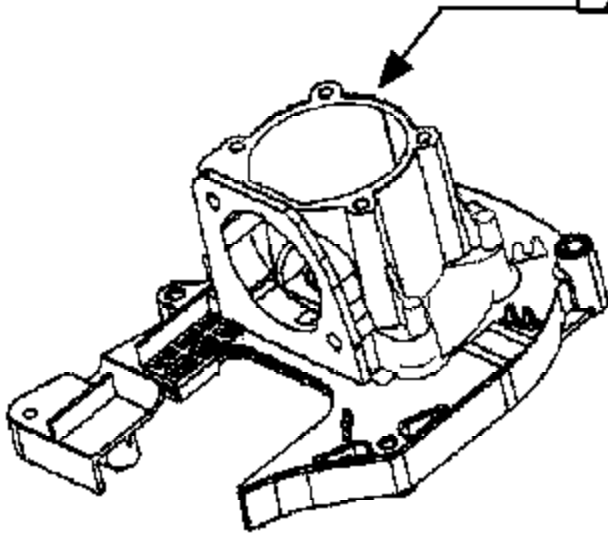

***** **SERVICE REFERENCE** *****

Note: When replacing item# 49 on page 2, please note if the surface indicated by the arrow is flat or has a beveled edge and order accordingly.

(A) Flat Surface - 530-019181 Gasket

(B) Beveled surface - 530-056097 O-ring

A