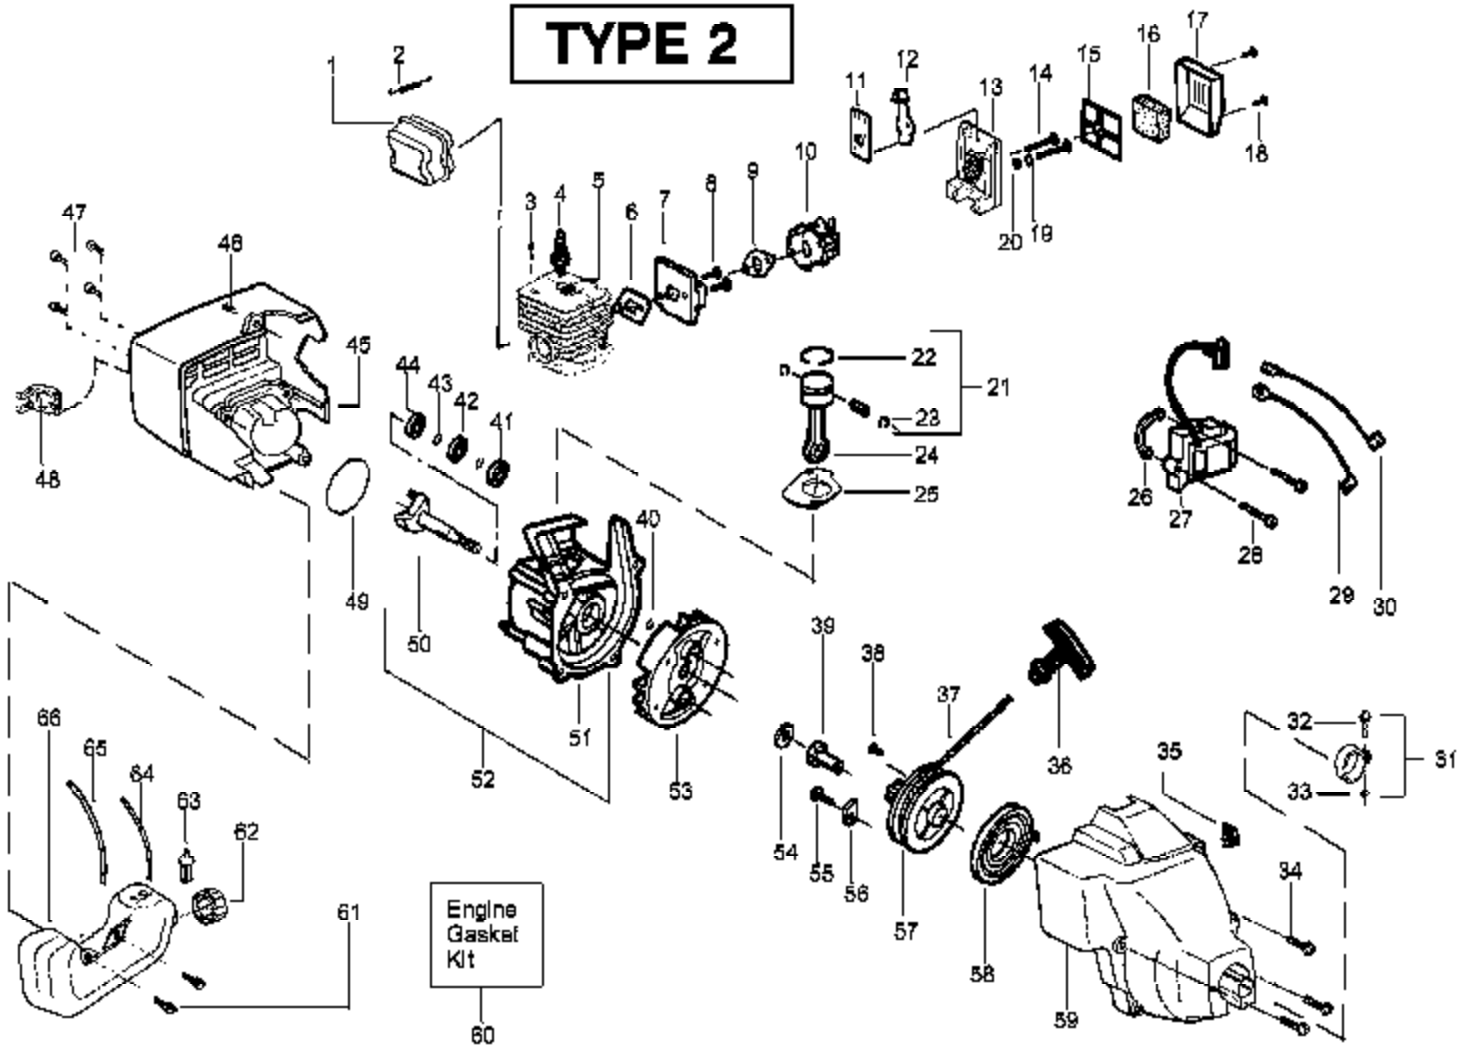

Ref #	Part Number	Qty	Description
530071635	530071635		Kit - Carburetor Assembly - WT-631

Featherlite SST Page 4 of 10
Carburetor Assembly (WT-63

TYPE 2

Ref #	Part Number	Qty	Description
1	530071396		Kit - Muffler (Incl. 2)
2	530042088		Spring-Muffler
3	530015953		Screw-Cylinder
4	952030164		Spark Plug (RCJ-6Y)
5	530071359		Kit - Cylinder
6	530071363		Gasket-Cyl/Carb.(kit)
7	530055459		Adaptor-Carb.
8	530016014		Screw
9	530071363		Gasket-Carb.(kit)
10	530069754		Kit - Carburetor Ass'y (Incl. Limiter Cap)
11	530038747		Plate-Choke Mounting
12	530038686		Shutter-Choke
13	530052431	Featherlite SST, Type 2 Gas Box, Air	ST, Type 2 Gas
14	530016353	Engine Assembly	Screw Type 2
15	530036569		Plate - Filter Support
16	530036575		Foam-Air Filter
17	530036568		Cover-Air Filter
18	530015880		Screw
19	530015852		Spacer-Choke
20	530015254		Washer
21	530071357		Kit - Piston (Incl. 22, 23 & Pin)
22	530055120		Ring-Piston
23	530015162		Retainer-Piston Pin
24	530069945		Assy-Connecting Rod
25	530071363		Gasket-Cylinder (kit)
26	530036145		Spacer-Module
27	530055160		Module-Ignition
28	530015954		Screw
29	530014662		Assy-Ground Wire
30	530014663		Assy-Leadwire
31	530056365		Assy-Nose Cone Clamp (Incls. 32 & 33)
32	530016381		Screw-Nose Cone
33	530016382		Nut-Nose Cone
34	530015810		Screw
35	530071356		Kit-Momentary Switch
36	530027569		Handle-Starter
37	530069232		Kit - Rope
38	530016080		Screw
39	530038604		Coupling-Drive
40	530015941		Retain. Ring-C'shaft
41	530032124		Bearing-Outer
42	530019179		Seal-C'case
43	530015945		Retainer Ring-C'case
44	530032125		Bearing-Inner
45	530069685		Kit-Fan Hsg./Shroud
46	530015934		Screw
47	530015810		Screw
48	530054536		Guard-Muffler
49	530071363		O-Ring-C'case (kit)
50	530054753		Assy-Crankshaft
51	530012462		Assy-Crankcase (Incl. 41-44)
52	530071360		Assy-C'case & C'shaft (Incl. 40,50,51)
53	530069886		Assy-Flywheel
54	530015828		Washer-Flat
55	530015775		Screw
56	530027523		Retainer