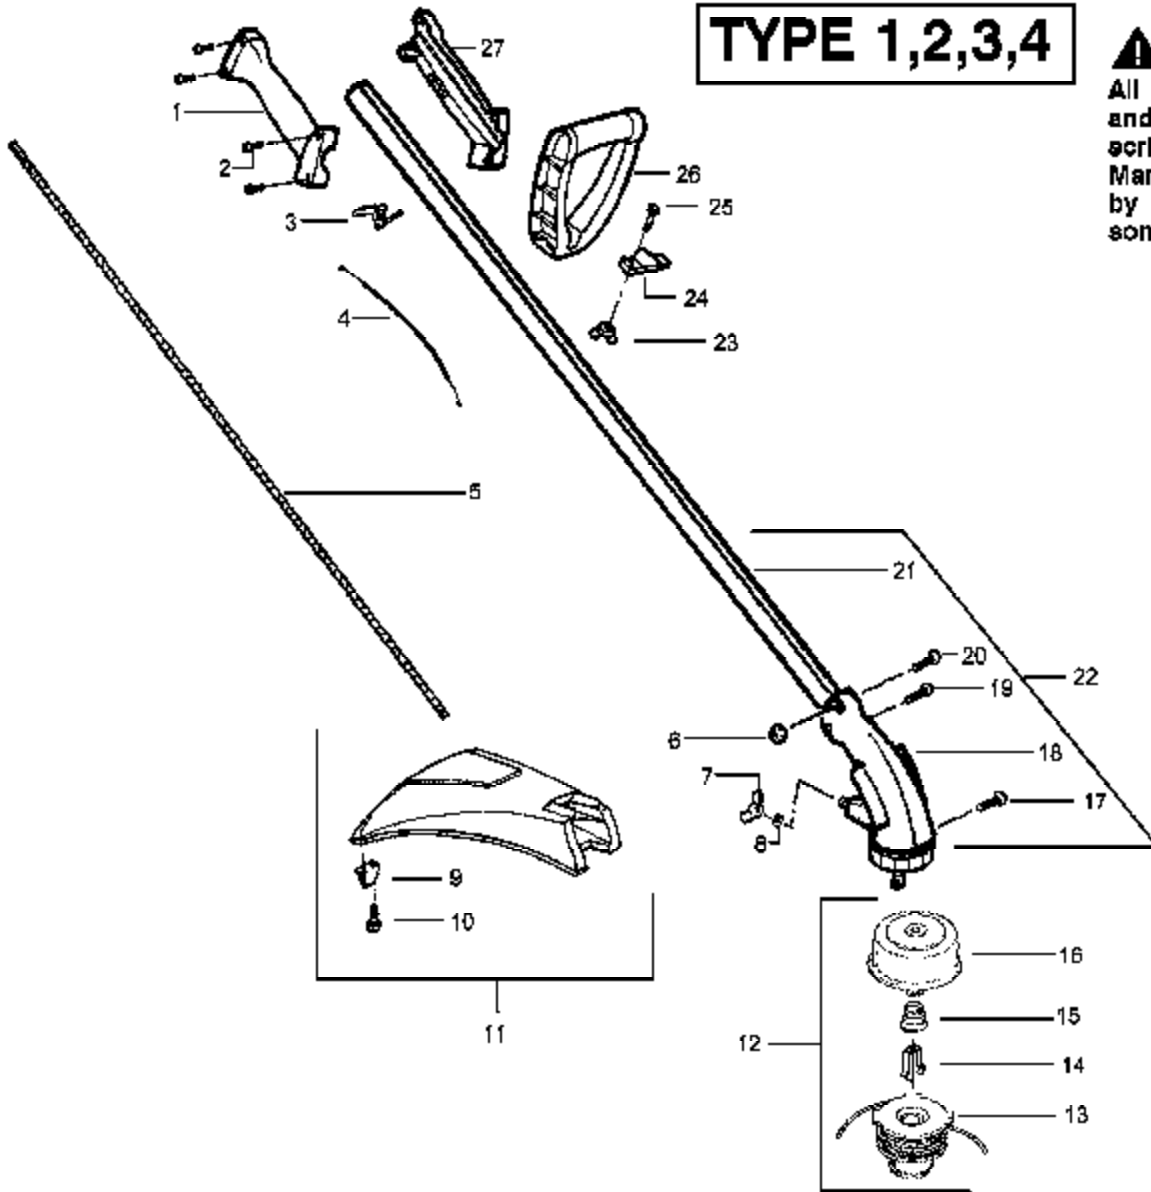

TYPE 1,2,3,4

⚠ WARNING
All repairs, adjustments and maintenance not described in the Operator's Manual must be performed by qualified service personnel.

Ref #	Part Number	Qty	Description
1	530038581		Throttle Hsg. (Right)
2	530016349		Screw-Throttle Hsg.
3	530038682		Trigger
4	530071548		Assy-Throttle Cable
5	530095391		Flex-Drive Shaft
6	530016284		Locknut-Gear Box
7	530016225		Wingnut-Gear Box
8	530092062		Washer
9	530052286		Line Limiter
10	530015880		Screw-Line Limiter
11	530069752		Kit-Shield Ass'y. (Incl. 9 & 10)
12	952711566		Accy-Cutting Head Ass'y. (Incl. 13-16)
13	952711548		Featherlite SST, 25 HRC, 11
14	530401957		Accy-Spool W/Line Handle, Chassis & Bar Ass'y Clip Retainer
15	530053241		Spring
16	530071306		Kit-Hub Ass'y
17	530016202		Screw
18	530095638		Assy-Gear Box
19	530016224		Screw
20	530016312		Screw
21	530071303		Assy-Drive Shaft Hsg.
22	530069927		Kit-Gearbox/Shaft (Incl. #18 & 21)
23	530016118		Wingnut Handle
24	530094742		Clamp Handle
25	530015820		Bolt Handle
26	530038708		Assist Handle
27	530038580		Throttle Hsg. (Left)
	530088826		Operator Manual (Type 1) Not Shown
	530163448		Operator Manual (Type 2,3,4) Not Shown
	530055350		Decal-Shaft Warning Not Shown
	530054864		Decal-Start Inst. Not Shown