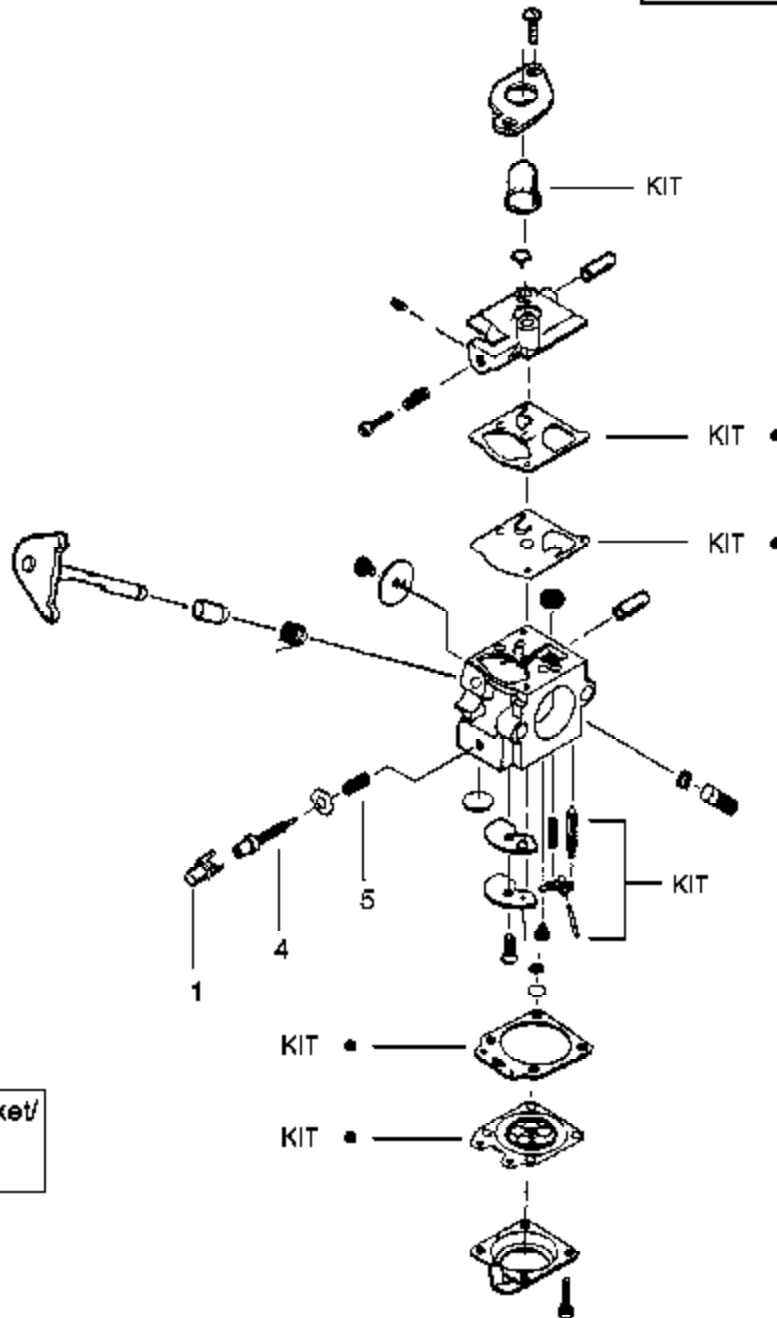

Carburetor Assembly #530069754 WA-226

TYPE 1,2,3,4

Carb.
Repair
Kit

2

Gasket/
Dia.
Kit

3

Ref #	Part Number	Qty	Description
1	530038403		Limiter Cap
2	530069838		Carburetor Repair Kit (KIT = Indicates Contents)
3	530069844		Gasket Diaphragm Kit (DOT = Indicates Contents)
4	530035341		Needle-Idle
5	530035342		Spring-Idle Needle
530069754	530069754		Carburetor Assembly (WA226)