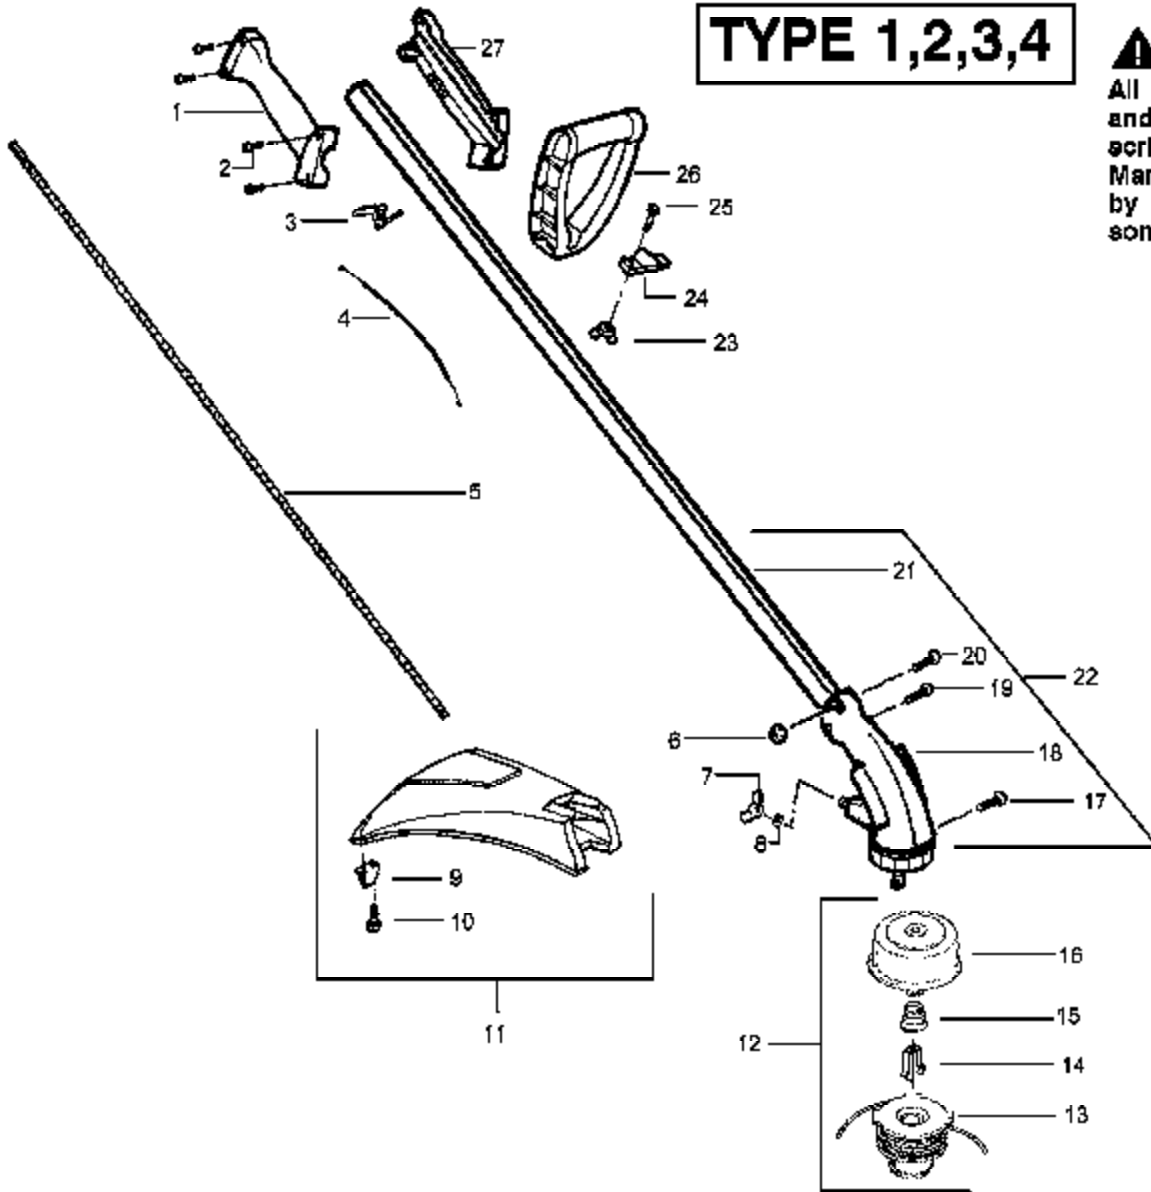

TYPE 1,2,3,4

⚠ WARNING
All repairs, adjustments and maintenance not described in the Operator's Manual must be performed by qualified service personnel.

Ref #	Part Number	Qty	Description
1	530038581		Throttle Hsg. (Right)
2	530016349		Screw-Throttle Hsg.
3	530038682		Trigger
4	530071548		Assy-Throttle Cable
5	530095391		Flex-Drive Shaft
6	530016284		Locknut-Gear Box
7	530016225		Wingnut-Gear Box
8	530092062		Washer
9	530052286		Line Limiter
10	530015880		Screw-Line Limiter
11	530069752		Kit-Shield Ass'y. (Incl. 9 & 10)
12	952711566		Accy-Cutting Head Ass'y. (Incl. 13-16)
13	952711548		Featherlite SST, 25 HRC, 10 Accy-Spool Wheel
14	530401957		Handle, Chassis & Bar Ass'y Clip Retainer
15	530053241		Spring
16	530071306		Kit-Hub Ass'y
17	530016202		Screw
18	530095638		Assy-Gear Box
19	530016224		Screw
20	530016312		Screw
21	530071303		Assy-Drive Shaft Hsg.
22	530069927		Kit-Gearbox/Shaft (Incl. #18 & 21)
23	530016118		Wingnut Handle
24	530094742		Clamp Handle
25	530015820		Bolt Handle
26	530038708		Assist Handle
27	530038580		Throttle Hsg. (Left)
	530088826		Operator Manual (Type 1) Not Shown
	530163448		Operator Manual (Type 2,3,4) Not Shown
	530055350		Decal-Shaft Warning Not Shown
	530054864		Decal-Start Inst. Not Shown