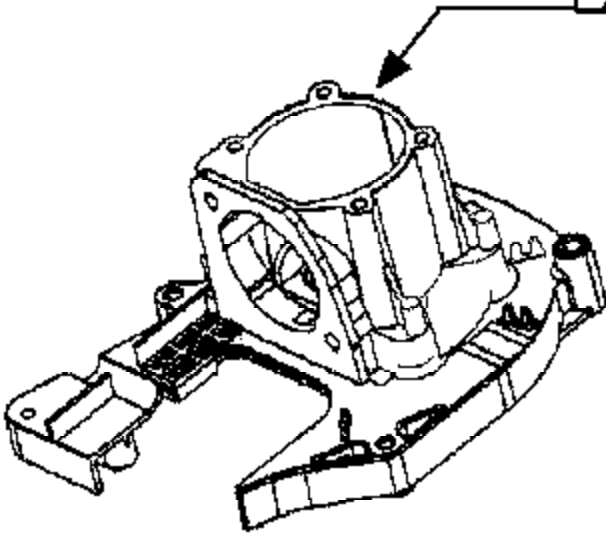

***** **SERVICE REFERENCE** *****

Note: When replacing item# 49 on page 2, please note if the surface indicated by the arrow is flat or has a beveled edge and order accordingly.

(A) Flat Surface - 530-019181 Gasket

(B) Beveled surface - 530-056097 O-ring

A