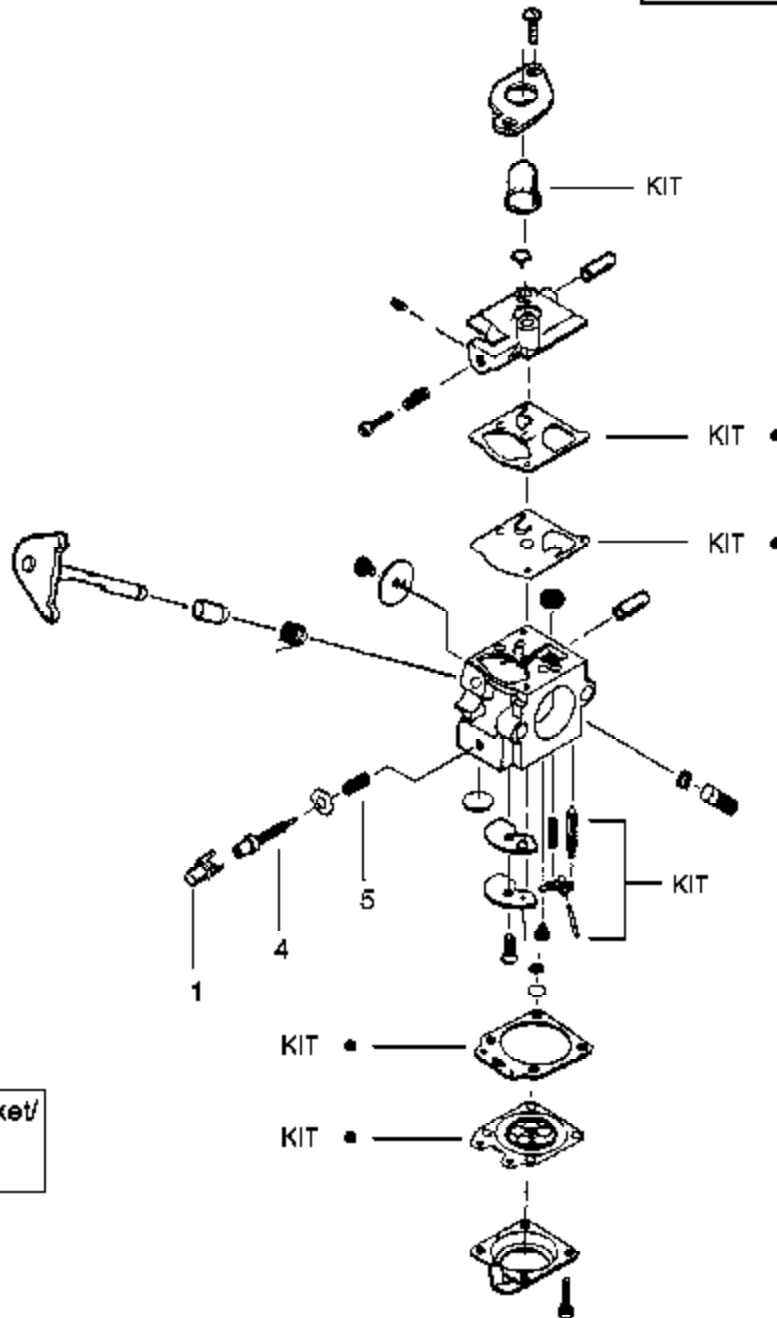

Carburetor Assembly #530069754 WA-226

TYPE 1,2,3,4

Carb.
Repair
Kit

2

Gasket/
Dia.
Kit

3

Ref #	Part Number	Qty	Description
1	530038403		Limiter Cap
2	530069838		Carburetor Repair Kit (KIT = Indicates Contents)
3	530069844		Gasket Diaphragm Kit (DOT = Indicates Contents)
4	530035341		Needle-Idle
5	530035342		Spring-Idle Needle
530069754	530069754		Carburetor Assembly (WA226)

Ref #	Part Number	Qty	Description
57	530069400		Kit-Starter Pulley (Incl. 39)
58	530042085		Spring-Starter
59	530015810		Screw
60	530069913		Kit-Engine Gasket (Incl. 7,10,26,49)
61	530015886		Screw
62	530016131		Washer
63	530014347		Assy-Fuel Cap
64	530095646		Assy-Fuel Pickup
65	530069247		Kit-Fuel Line (Small)
66	530069216		Kit-Fuel Line (Large)
67	530049379		Assy-Fuel Tank (Incl. filter, lines & fuel cap)

Ref #	Part Number	Qty	Description
1	530038581		Throttle Hsg. (Right)
2	530016349		Screw-Throttle Hsg.
3	530038682		Trigger
4	530071548		Assy-Throttle Cable
5	530095391		Flex-Drive Shaft
6	530016284		Locknut-Gear Box
7	530016225		Wingnut-Gear Box
8	530092062		Washer
9	530052286		Line Limiter
10	530015880		Screw-Line Limiter
11	530069752		Kit-Shield Ass'y. (Incl. 9 & 10)
12	952711566		Accy-Cutting Head Ass'y. (Incl. 13-16)
13	952711548		Featherlite SST, 25 HRC, 10 Accy-Spool Wheel
14	530401957		Handle, Chassis & Bar Ass'y Clip Retainer
15	530053241		Spring
16	530071306		Kit-Hub Ass'y
17	530016202		Screw
18	530095638		Assy-Gear Box
19	530016224		Screw
20	530016312		Screw
21	530071303		Assy-Drive Shaft Hsg.
22	530069927		Kit-Gearbox/Shaft (Incl. #18 & 21)
23	530016118		Wingnut Handle
24	530094742		Clamp Handle
25	530015820		Bolt Handle
26	530038708		Assist Handle
27	530038580		Throttle Hsg. (Left)
	530088826		Operator Manual (Type 1) Not Shown
	530163448		Operator Manual (Type 2,3,4) Not Shown
	530055350		Decal-Shaft Warning Not Shown
	530054864		Decal-Start Inst. Not Shown