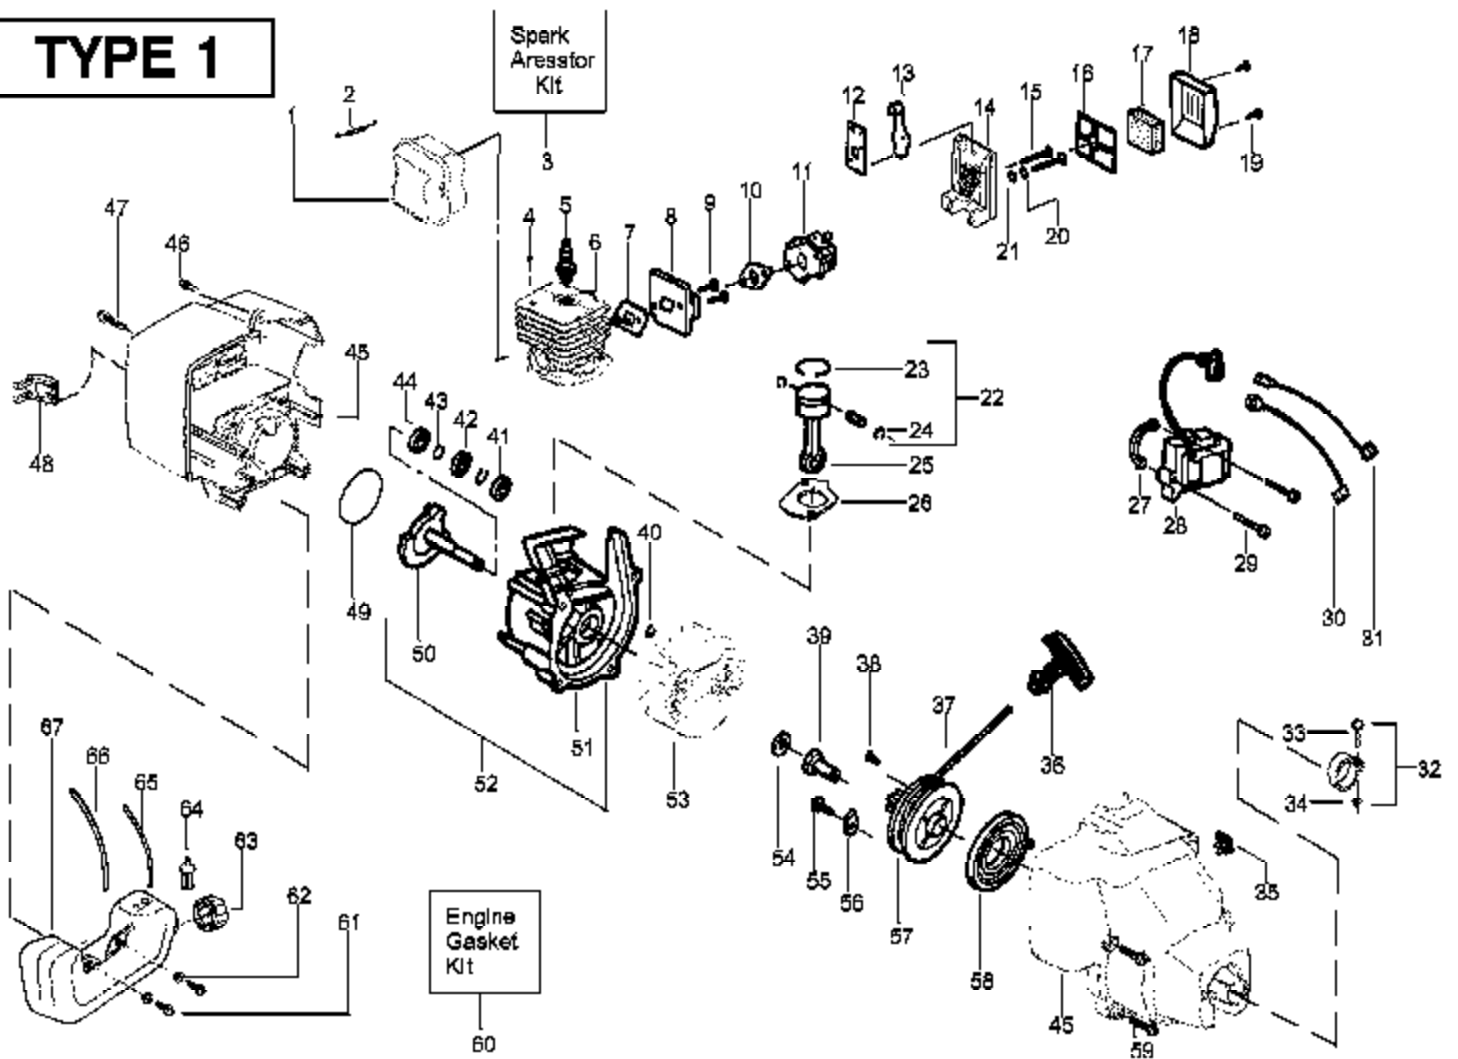

TYPE 1

Ref #	Part Number	Qty	Description
1	530071390		Kit - Muffler (Incl. 2,3)
2	530042088		Spring-Muffler
3	530071391		Kit-Spark Arrestor
4	530015953		Screw-Cylinder
5	952030201		Spark Plug (RCJ-8Y)
6	530069757		Kit - Cylinder
7	530069913		Gasket-Cylind./Carb.
8	530049301		Adapter-Carb.
9	530016014		Screw
10	530069913		Gasket-Carb.
11	530069754		Kit - Carburetor Ass'y (Incl. Limiter Cap)
12	530038747		Choke Plate Mounting
13	530038686	Featherlite SST 25mm 6040	Shutter Choke
14	530052431	Engine Assembly Type 1	Air Box
15	530015887		Screw
16	530036569		Plate - Filter Support
17	530036575		Foam-Air Filter
18	530036568		Cover-Air Filter
19	530015880		Screw
20	530015852		Spacer-Choke
21	530015254		Washer
22	530069987		Kit - Piston (Incl. 23, 24 & Pin)
23	530012472		Piston Ring
24	530015162		Retainer-Piston Pin
25	530069615		Assy-Connecting Rod
26	530069913		Gasket-Cylinder
27	530036145		Spacer-Module
28	530055160		Ignition Module
29	530015954		Screw
30	530014662		Assy-Ground Wire
31	530014663		Assy-Leadwire
32	530038720		Assy-Nose Cone Clamp (Incls. 33 & 34)
33	530015650		Screw-Nose Cone
34	530016124		Nut-Nose Cone
35	530071356		Kit-Switch
36	530027569		Handle-Starter
37	530069232		Kit - Rope
38	530016080		Screw
39	530038604		Coupling-Drive
40	530015941		Retain. Ring-C'shaft
41	530032124		Outer Bearing
42	530019179		C'case Seal
43	530015945		Retainer Ring-C'case
44	530032125		Inner Bearing
45	530069685		Assy.-Fan Hsg/Shroud
46	530015934		Screw
47	530015810		Screw
48	530054536		Guard-Muffler
49			O-Ring-C'case/Shrd See "Service Reference"
50	530054083		Assy-Crankshaft
51	530012414		Assy-Crankcase (Incl. 41-44)
52	530014729		Assy-C'case & C'shaft (Incl. 40,50,51)
53	530069886		Assy-Flywheel
54	530015828		Washer-Flat
55	530015775		Screw
56	530027523		Retainer-Can