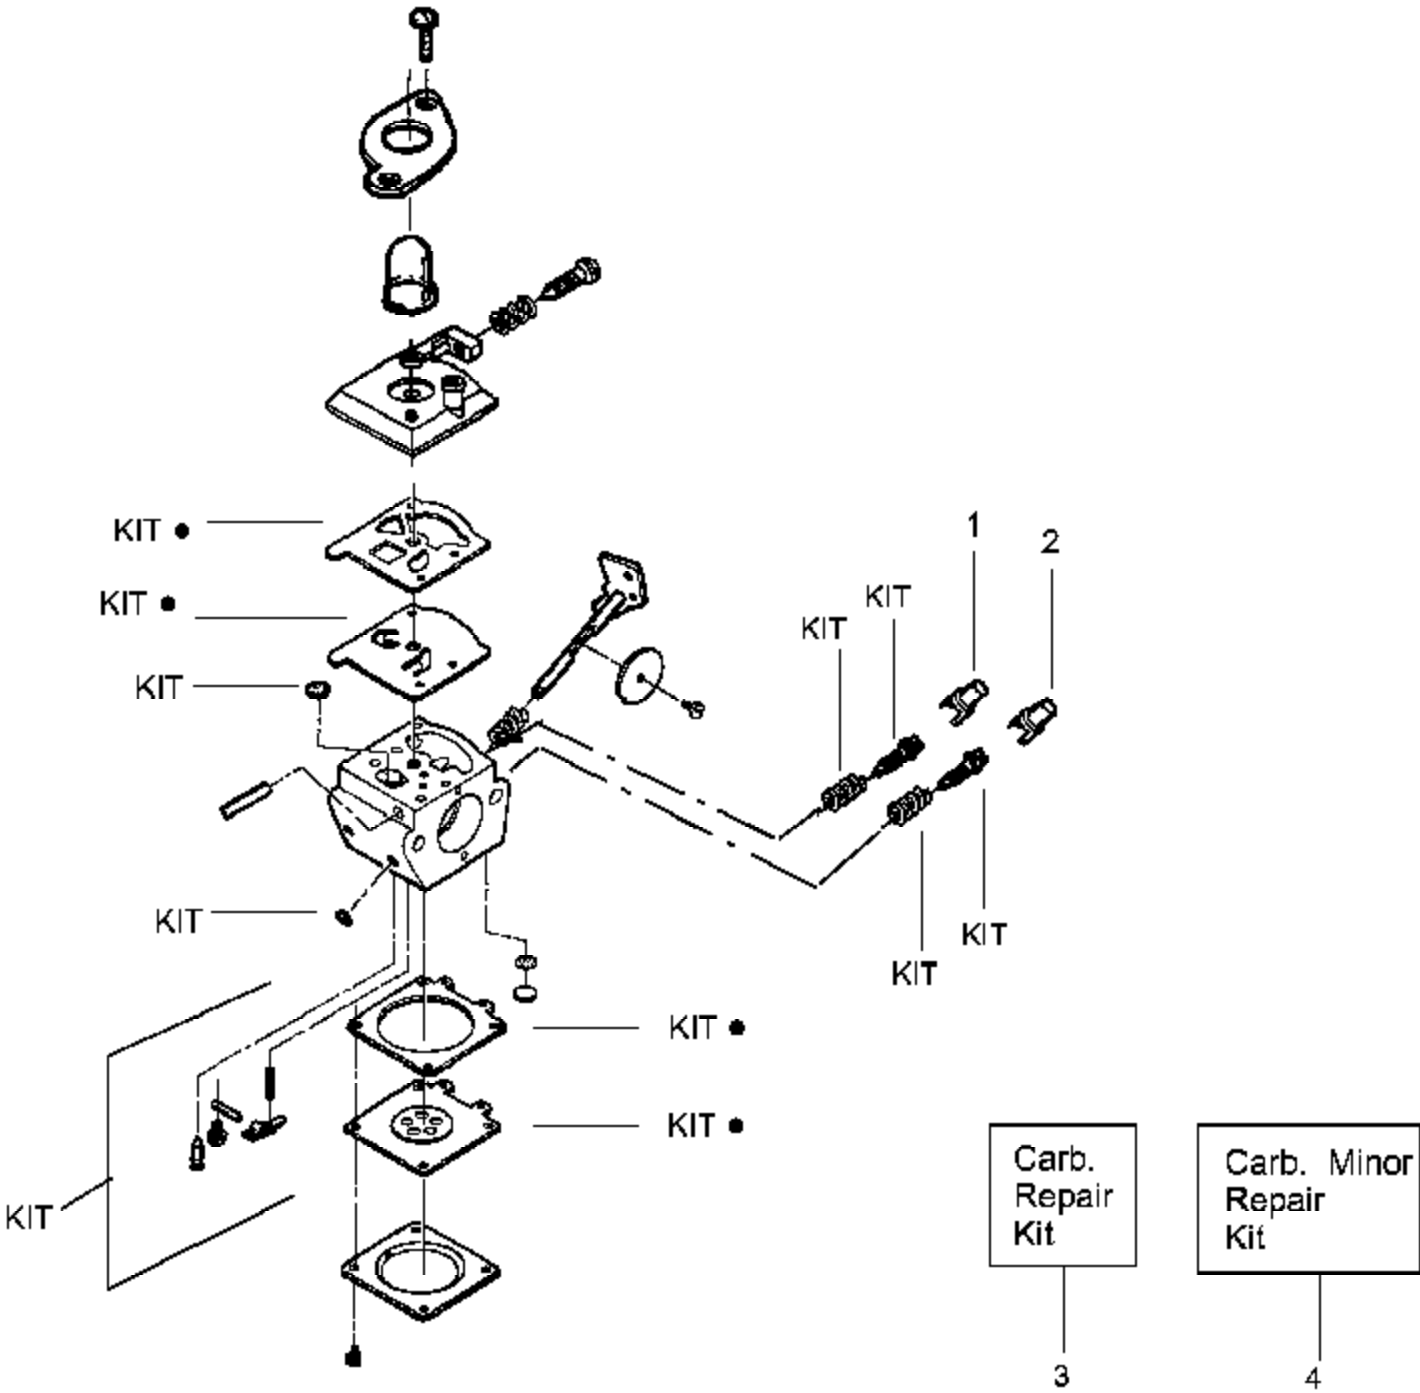

Carburetor Assembly Kit #530071443-C1U-W10

Ref #	Part Number	Qty	Description
1	530038478		Limiter Cap (low)
2	530038479		Limiter Cap (high)
3	530071517		Kit-Carburetor Repair (KIT = Indicates Contents)
4	530071442		Kit-Carburetor Minor Repair (DOT = Indicates Contents)
530071443	530071443		Carburetor Assembly (C1U-W10)