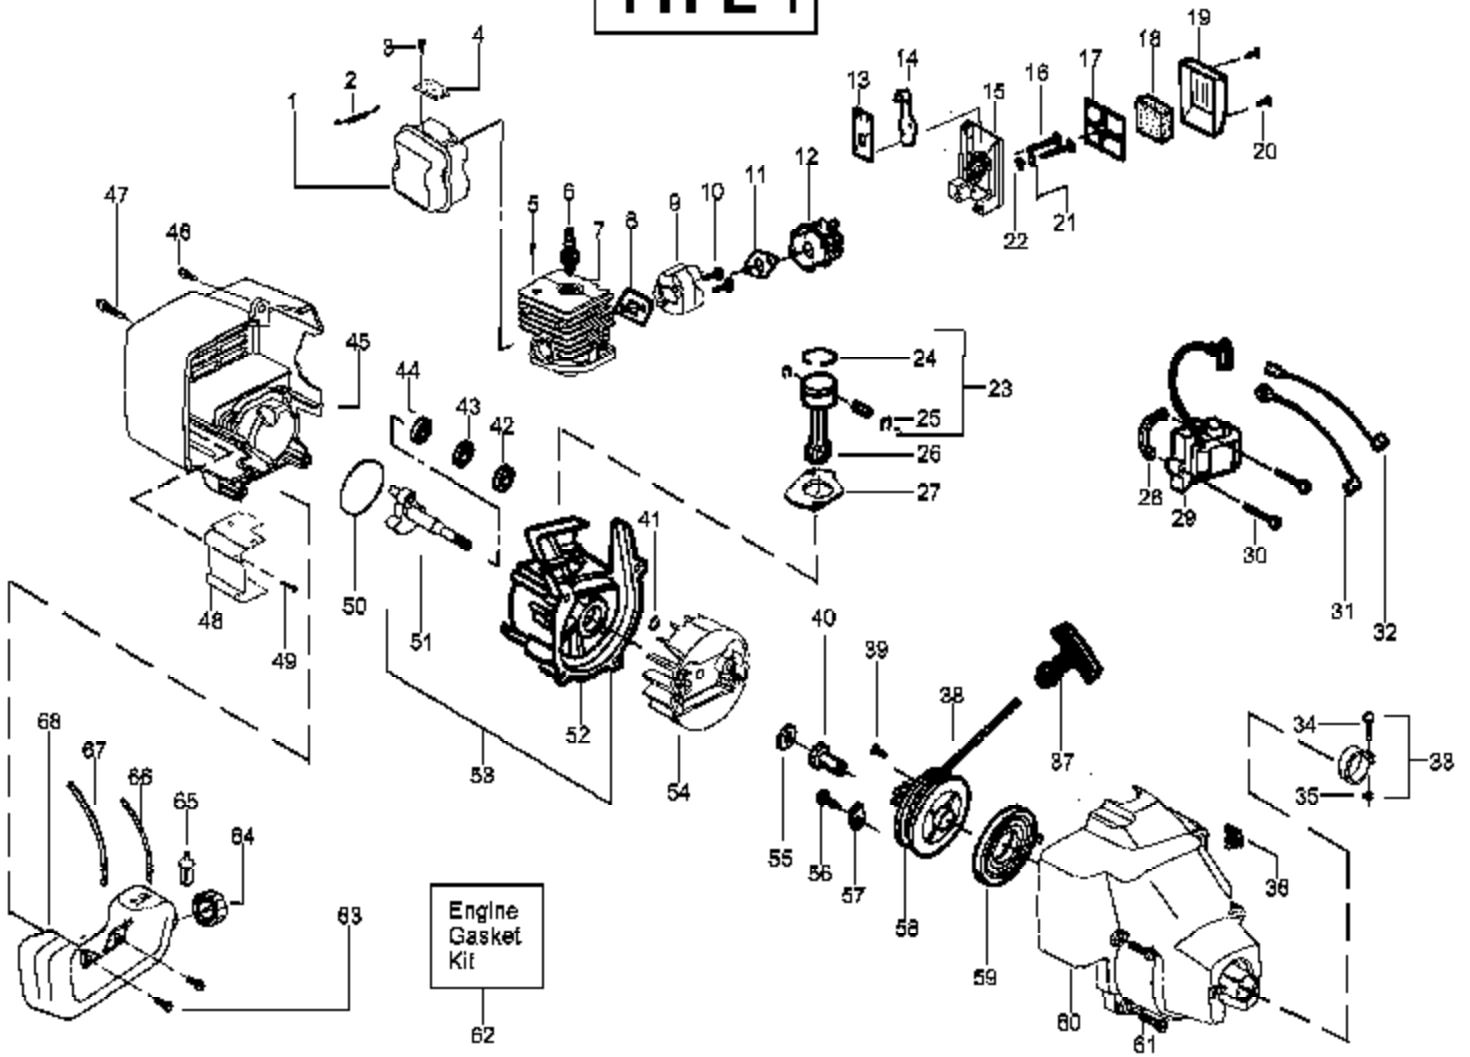

Ref #	Part Number	Qty	Description
530071628	530071628		Kit - Carburetor Assembly - C1U-W10B

Featherlite Plus LE Gas Turb
Carburetor Assembly (C1U-W

TYPE 1

Ref #	Part Number	Qty	Description
1	530071362		Kit-Muffler (Incl. 2,3,4)
2	530042088		Spring-Muffler
3	530015241		Screw-Screen
4	530071361		Kit-Spark Arrestor
5	530015953		Screw-Cylinder
6	952030249		Spark Plug (RCJ 6Y)
7	530071359		Kit-Cylinder
8	530071363		Gasket-Cylind./Carb.
9	530056403		Adapter-Carb.
10	530016309		Screw
11	530071363		Gasket-Carb.
12	530071443		Kit-Carburetor Ass'y (C1U-W10)
12	530071628		Kit-Carburetor Ass'y (C1U-W10B)
13	530038747		Choke Plate Mounting
14	530038686		Shutter-Choke
15	530052431		Air Box
16	530016353		Screw
17	530036569		Plate-Filter Support
18	530036575		Foam-Air Filter
19	530054414		Cover-Air Filter
20	530015892		Screw
21	530015852		Spacer-Choke
22	530015254		Washer
23	530071357		Kit-Piston (Incl. 24, 25 & Pin)
24	530055120		Piston Ring
25	530015162		Retainer-Piston Pin
26	530069945		Assy-Connecting Rod
27	530071363		Gasket-Cylinder
28	530036145		Spacer-Module
29	530055160		Ignition Module
30	530015954		Screw
31	530014662		Assy-Ground Wire
32	530014663		Assy-Leadwire
33	530056365		Assy-Nose Cone Clamp (Incls. 34 & 35)
34	530016381		Screw-Nose Cone
35	530016382		Nut-Nose Cone
36	530071356		Kit-On/Off Switch
37	530027569		Handle-Starter
38	530069232		Kit-Rope
39	530016080		Screw
40	530038604		Coupling-Drive
41	530015941		Retain. Ring-C'shaft
42	530055728		Outer Bearing
43	530071615		Kit-C'case Seal
44	530032125		Inner Bearing
45	530056710		Shroud-Rear
46	530015934		Screw
47	530015810		Screw
48	530055351		Shield-Heat
49	530015805		Screw
50	530071363		O-Ring-C'case/Shrd
51	530054753		Assy-Crankshaft
52	530012491		Assy-Crankcase (Incl. 42-44)
53	530071360		Assy-C'case & C'shaft (Incl. 41,51,52)
54	530069886		Assy-Flywheel
55	530015828		Washer-Flat