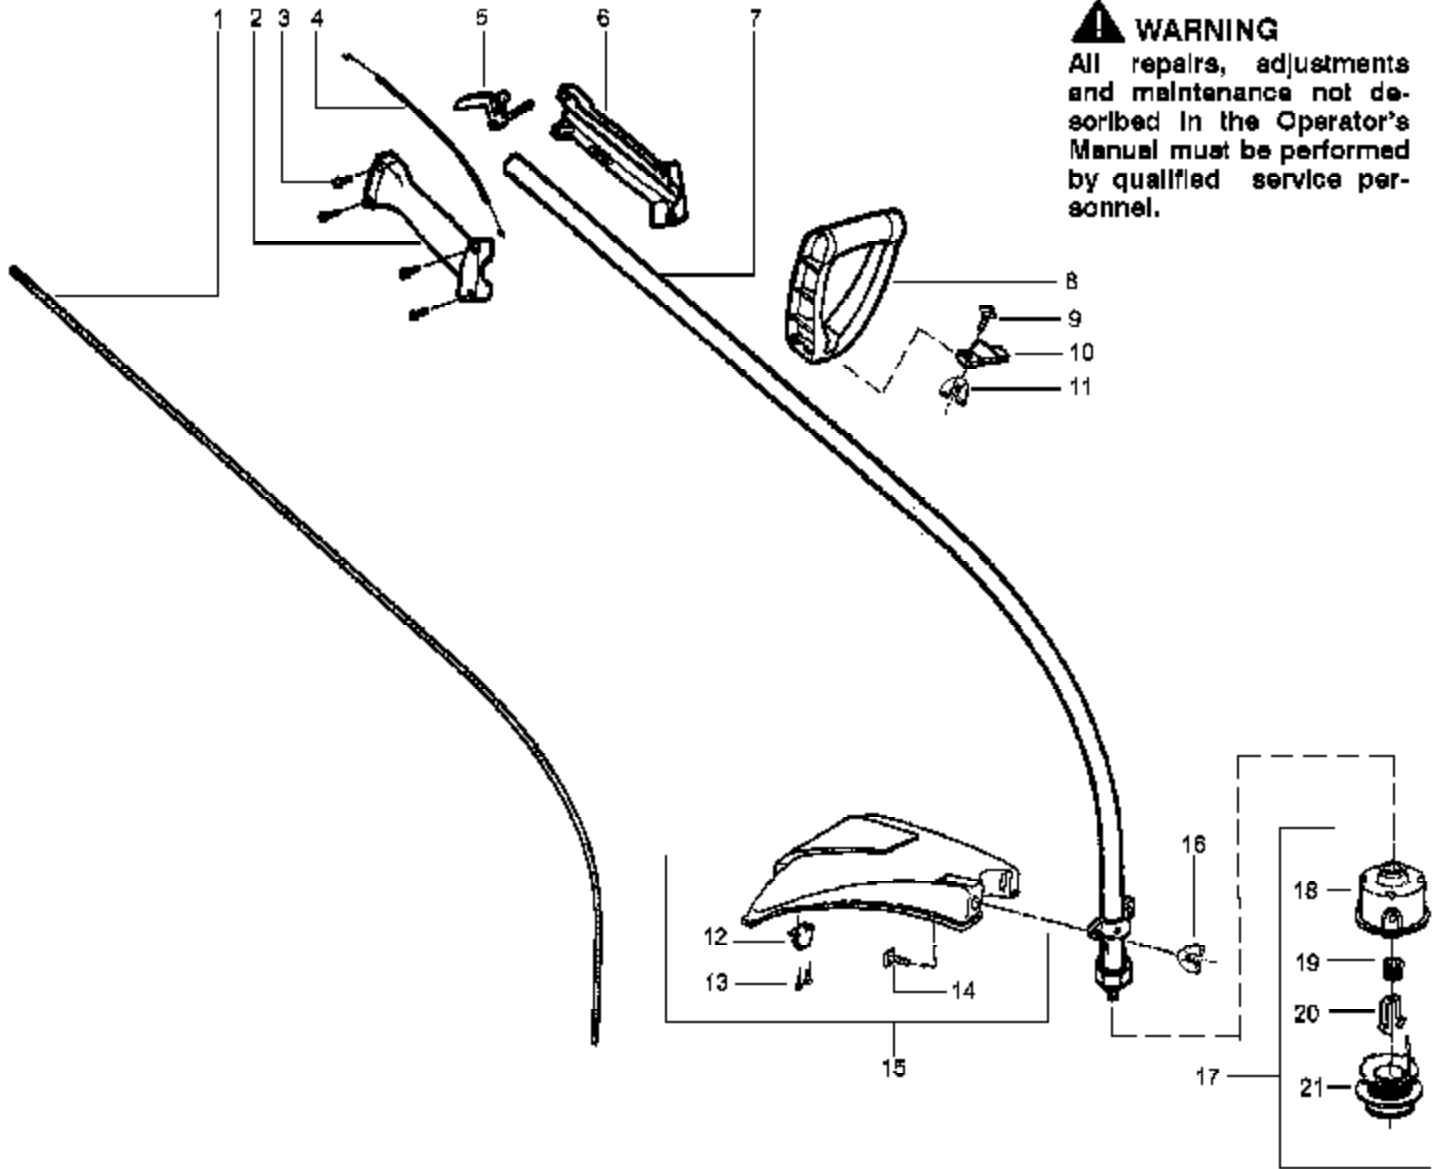

TYPE 1,2

⚠ WARNING
All repairs, adjustments and maintenance not described in the Operator's Manual must be performed by qualified service personnel.

Ref #	Part Number	Qty	Description
1	530095803		Shaft-Flex
2	530038581		Throttle Hsg. (Right)
3	530016349		Screw-Throttle Hsg.
4	530071548		Assy-Throttle Cable
5	530038682		Trigger
6	530038580		Throttle Hsg. (Left)
7	530071314		Assy-Drive Shaft Hsg.
8	530038708		Handle-Assist
9	530015820		Bolt-Handle/Shield
10	530094742		Clamp-Handle
11	530016118		Wingnut-Handle/Shield
12	530052286		Line Limiter
13	530015886	Featherlite Plus LE Gas Trip	Screw-Line Limiter
14	530015820	Handle, Chassis & Bal Assy	Bolt-Handle/Shield
15	530069759		Kit-Shield Assy (Incl. 12,13,14,16)
16	530016118		Wingnut-Handle/Shield
17	952711593		Accy-W/E TNG 5 Cutting Head (Incl. 18-21)
18	530095770		Assy-Hub
19	530401958		Spring-Compression
20	530401957		Clip-Retainer-Head
21	952711594		Accy-W/E Spool w/Line
	530163364		Operator Manual Not Shown
	530054864		Decal-Start Inst. Not Shown
	530055350		Decal- Shaft Warning Not Shown