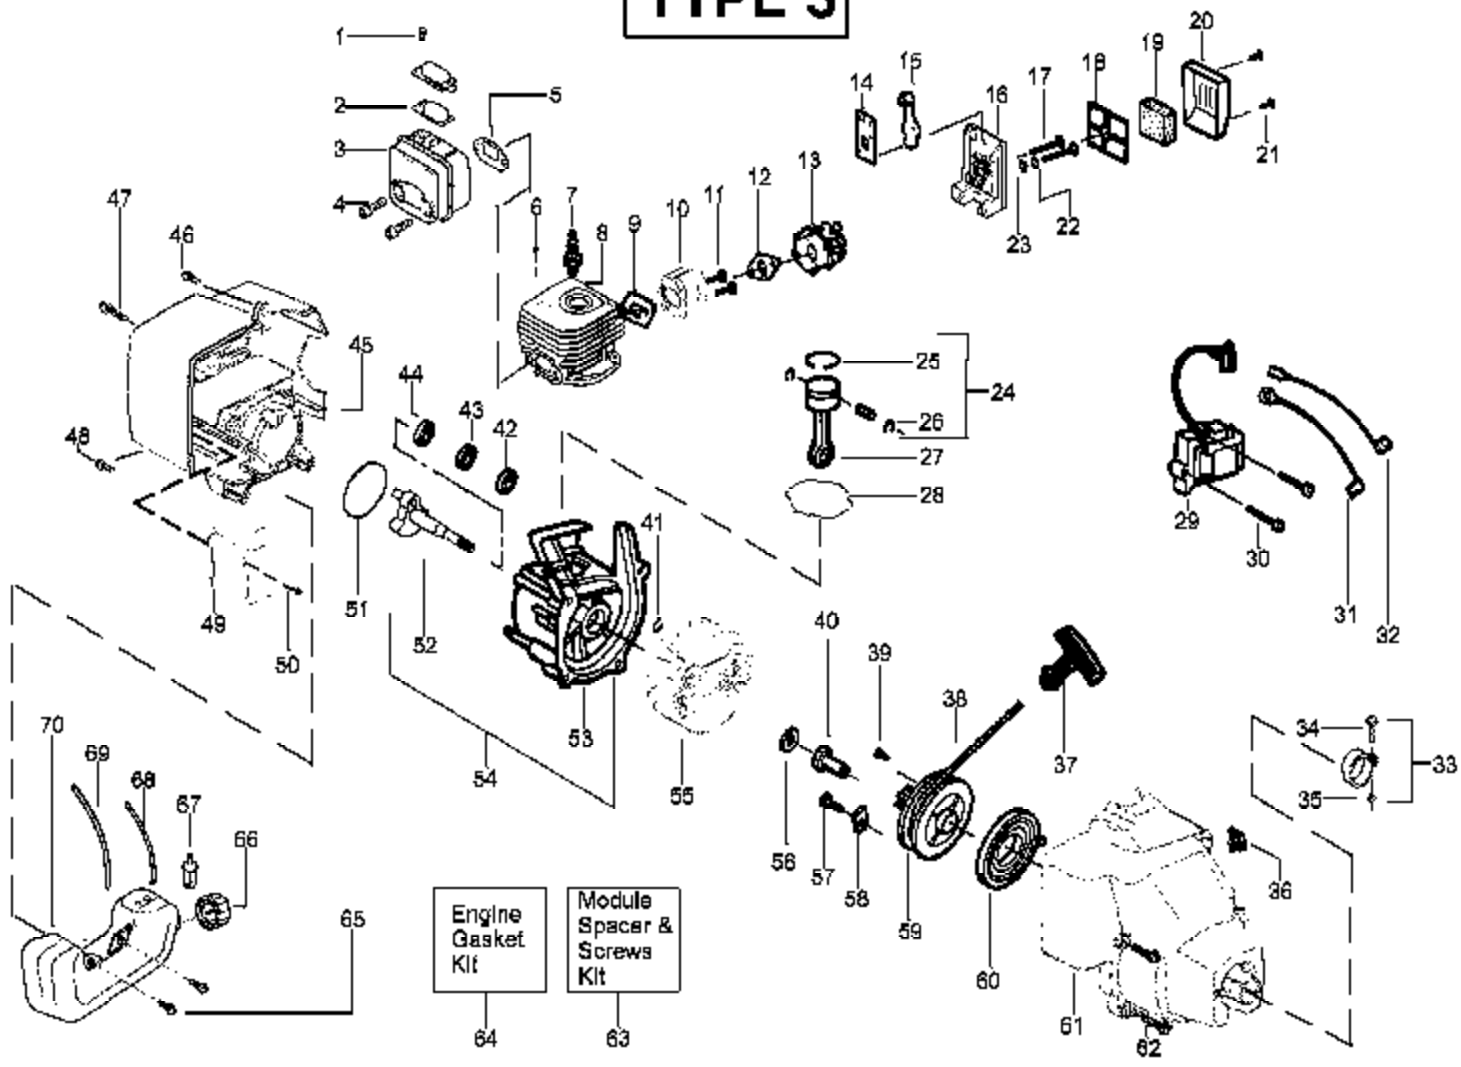

Featherlite LE Type Page 2 of 9  
Carburetor Assembly (C1U-W

**Kit - Carburetor Assembly No. 530071628 - C1U-W10B**

**Note: No Repair kits are available for this carburetor, please order the complete assembly part number 530-071628 (C1U-W10B)**

# TYPE 3

Ref #	Part Number	Qty	Description
1	530015241		Screw-Screen
2	530071544		Kit-Spark Arrestor
3	530071672		Kit-Muffler (Incl. #1,2,4,5)
4	530016338		Bolt-Muffler
5	530071363		Gasket-Muffler (kit)
6	530015953		Screw-Cylinder
7	952030249		Spark Plug (RCJ-6Y)
8	530071668		Kit - Cylinder
9	530071363		Gasket-Cyl./Carb. (kit)
10	530057634		Adapter-Carb.
11	530016309		Screw
12	530071363		Gasket-Carb. (kit)
13	530071628		Kit Carburetor Ass'y (C1U-W10B)
14	530038747		Choke Plate Mounting
15	530038686		Shutter-Choke
16	530052431		Air Box
17	530016393		Screw
18	530036569		Plate - Filter Support
19	530036575		Foam-Air Filter
20	530054414		Cover-Air Filter
21	530015892		Screw
22	530015852		Spacer-Choke
23	530015254		Washer
24	530071357		Kit - Piston (Incl. 25, 26 & Pin)
25	530055120		Piston Ring
26	530015162		Retainer-Piston Pin
27	530069945		Assy-Connecting Rod
28	530071363		Seal-Cylinder (kit)
29	530055160		Ignition Module
30	530016357		Screw
31	530014662		Assy-Ground Wire
32	530014663		Assy-Leadwire
33	530056365		Assy-Nose Cone Clamp (Incls. 34 & 35)
34	530016381		Screw-Nose Cone
35	530016382		Nut-Nose Cone
36	530071356		Kit-Switch
37	530027569		Handle-Starter
38	530069232		Kit - Rope
39	530016080		Screw
40	530038604		Coupling-Drive
41	530015941		Retain. Ring-C'shaft
42	530055728		Outer Bearing
43	530071615		Kit-C'case Seal
44	530032125		Inner Bearing
45	530056710		Shroud-Rear
46	530016349		Screw
47	530015810		Screw
48	530016349		Screw
49	530055351		Shield-Heat
50	530015805		Screw
51	530071363		O-Ring-C'case (kit)
52	530054753		Assy-Crankshaft
53	530012510		Assy-Crankcase (Incl. 42-44)
54	530071669		Assy-C'case & C'shaft (Incl. 41,52,53)
55	530069886		Assy-Flywheel
56	530015828		Washer-Flat