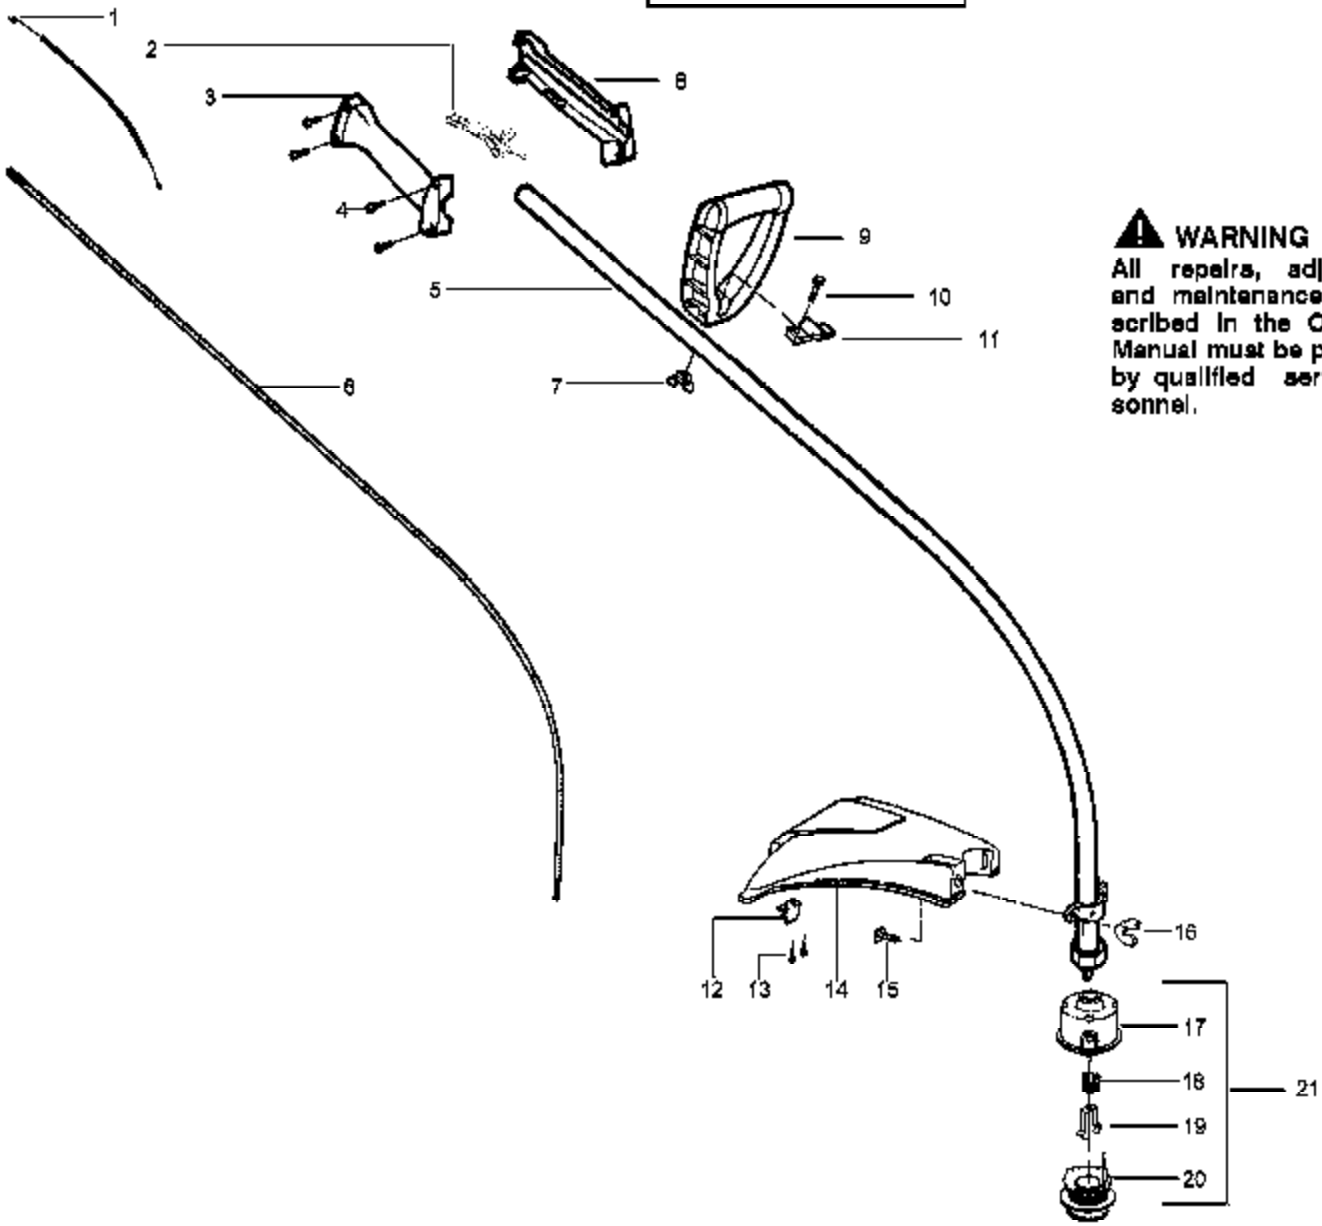

TYPE 1,2,3

⚠ WARNING
All repairs, adjustments and maintenance not described in the Operator's Manual must be performed by qualified service personnel.

Ref #	Part Number	Qty	Description
1	530071548		Assy-Throttle Cable
2	530038682		Trigger - Throttle
3	530038581		Throttle Hsg. (Right)
4	530016349		Screw
5	530071311		Drive Shaft Hsg. Ass'y
6	530095242		Drive Shaft - Flex
7	530016118		Wingnut
8	530038580		Throttle Hsg. (Left)
9	530038708		Assist Handle
10	530015820		Bolt-Handle/Shield
11	530094742		Clamp-Handle Assist
12	530052287		Line Limiter
13	530015966	Featherlite Lc Type 9 of 9	Screw-Line Limiter
14	530069686	Handle, Chassis & Bar Ass'y	Shield Kit Ass'y. (Incl. 12 & 13)
15	530015820		Bolt-Handle/Shield
16	530016118		Wingnut
17	530095770		Assy-Hub
18	530401958		Spring-Return
19	530401957		Retainer-Spool
20	952711594		Accy-Wound Spool
21	952711593		Accy-Cutting Head
	530163364		Operator's Manual Not Shown
	530055350		Shaft Warning Decal Not Shown
	530054864		Decal-Starting Inst. Not Shown