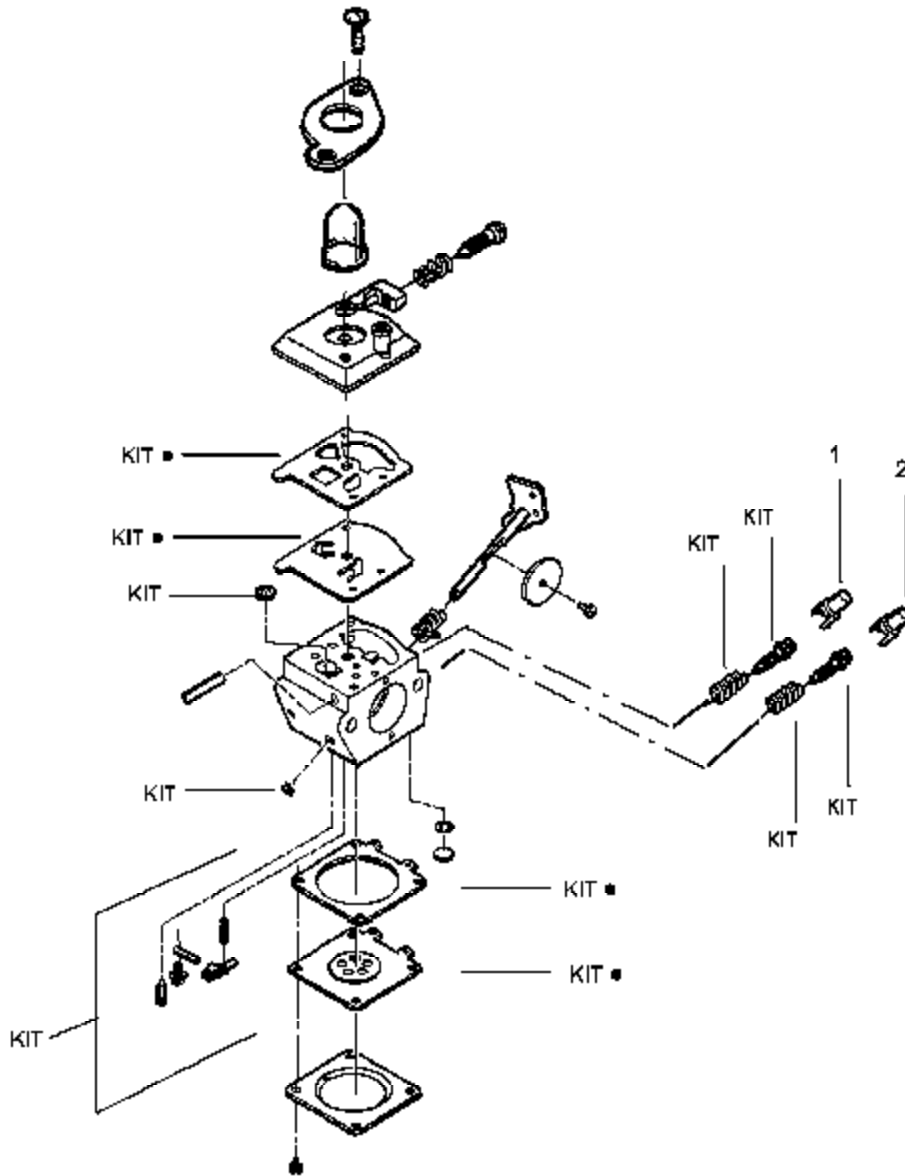

Carburetor Assembly #590071443 (C1U-W10)

⚠ WARNING
All repairs, adjustments and maintenance not described in the Operator's Manual must be performed by qualified service personnel.

Carb. Repair Kit

3

Carb. Minor Repair Kit

4

Ref #	Part Number	Qty	Description
1	530038478		Limiter Cap (low)
2	530038479		Limiter Cap (high)
3	530071517		Kit-Carburetor Repair (KIT=Indicates Contents)
4	530071442		Kit-Carburetor Minor Repair (DOT=Indicates Contents)
530071443	530071443		Carburetor Assembly - C1U-W10

Featherlite LE Type Page 2 of 9
Carburetor Assembly (C1U-W