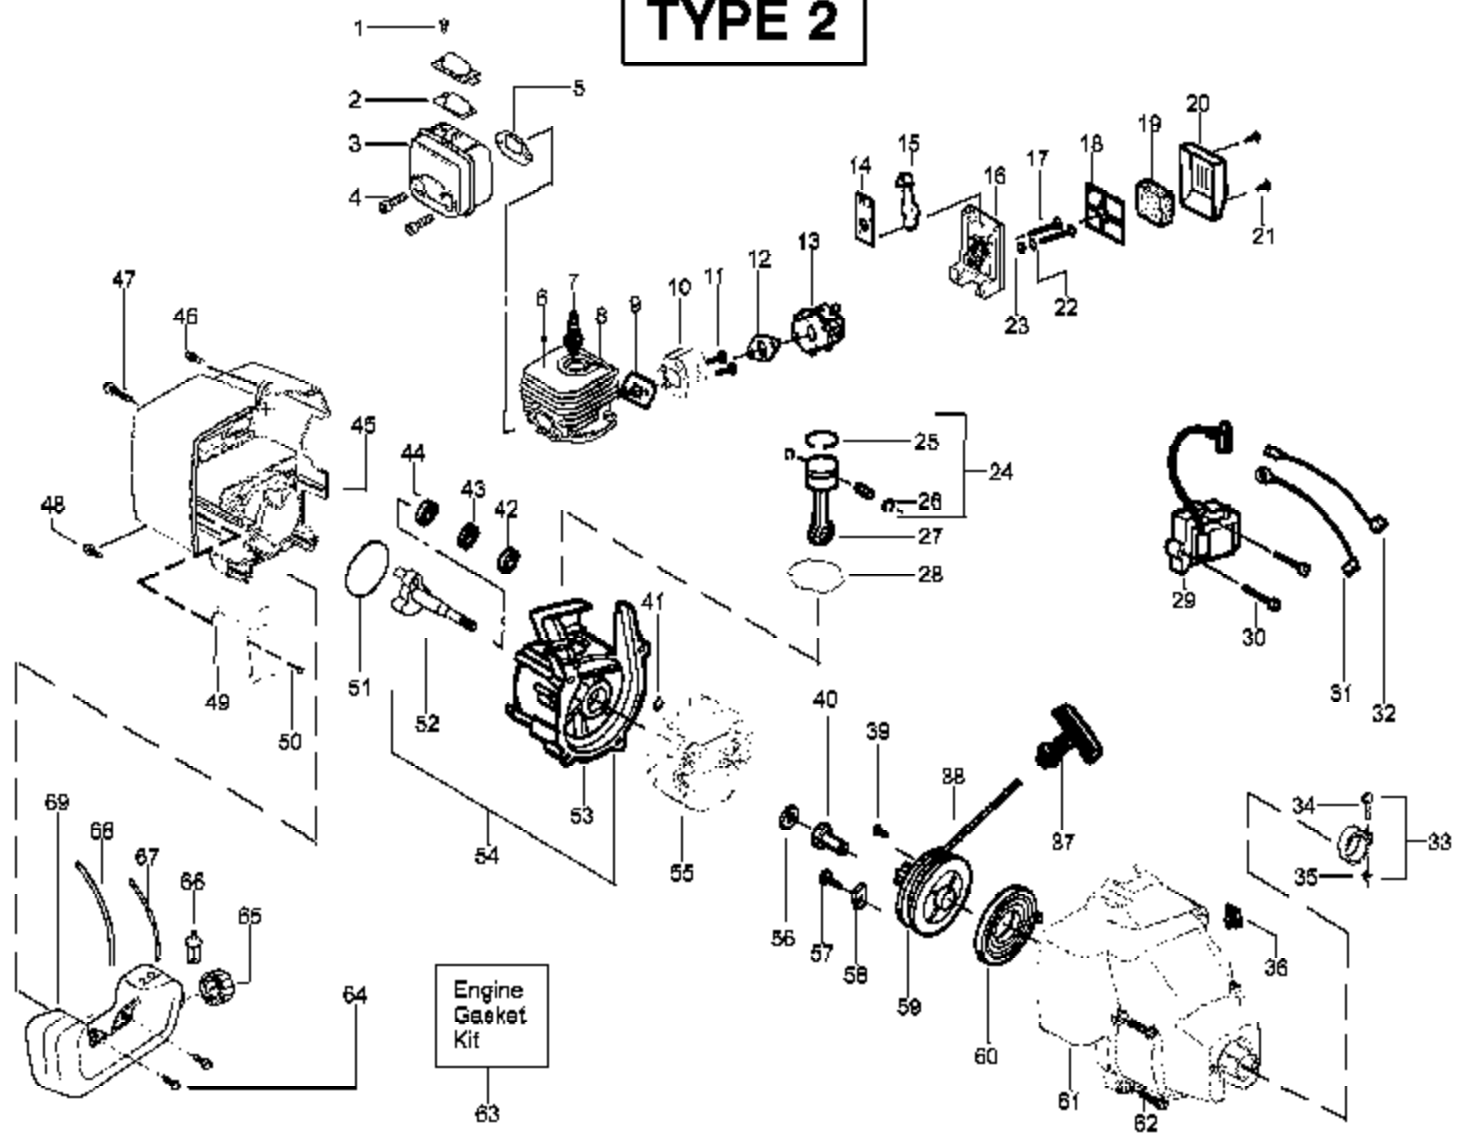

# TYPE 2

Ref #	Part Number	Qty	Description
1	530015241		Screw-Screen
2	530071544		Kit-Spark Arrestor
3	530071672		Kit-Muffler (Incl.1,2,4,5)
4	530016338		Bolt-Muffler
5	530071363		Gasket-Muffler (kit)
6	530015953		Screw-Cylinder
7	952030249		Spark Plug (RCJ 6Y)
8	530071668		Kit - Cylinder
9	530071363		Gasket-Cyl./Carb.(kit)
10	530056403		Adapter-Carb.
11	530016309		Screw
12	530071363		Gasket-Carb. (kit)
13	530071628		Kit-Carb. (Type 10B)
14	530038747		Choke Plate Mounting
15	530038686		Shutter-Choke
16	530052431		Air Box
17	530016353		Screw
18	530036569		Plate - Filter Support
19	530036575		Foam-Air Filter
20	530054414		Cover-Air Filter
21	530015892		Screw
22	530015852		Spacer-Choke
23	530015254		Washer
24	530071357		Kit - Piston (Incl. 25, 26 & Pin)
25	530055120		Piston Ring
26	530015162		Retainer-Piston Pin
27	530069945		Assy-Connecting Rod
28	530071363		Seal-Cylinder (kit)
29	530055160		Ignition Module
30	530016357		Screw
31	530014662		Assy-Ground Wire
32	530014663		Assy-Leadwire
33	530056365		Assy-Nose Cone Clamp (Incls. 34 & 35)
34	530016381		Screw-Nose Cone
35	530016382		Nut-Nose Cone
36	530071356		Kit-Switch
37	530027569		Handle-Starter
38	530069232		Kit - Rope
39	530016080		Screw
40	530038604		Coupling-Drive
41	530015941		Retain. Ring-C'shaft
42	530055728		Outer Bearing
43	530071615		Kit-C'case Seal
44	530032125		Inner Bearing
45	530056710		Shroud-Rear
46	530016349		Screw
47	530015810		Screw
48	530016349		Screw
49	530055351		Shield-Heat
50	530015805		Screw
51	530071363		O-Ring-C'case (kit)
52	530054753		Assy-Crankshaft
53	530012510		Assy-Crankcase (Incl. 42-44)
54	530071669		Assy-C'case & C'shaft (Incl. 41,52,53)
55	530069886		Assy-Flywheel
56	530015828		Washer-Flat