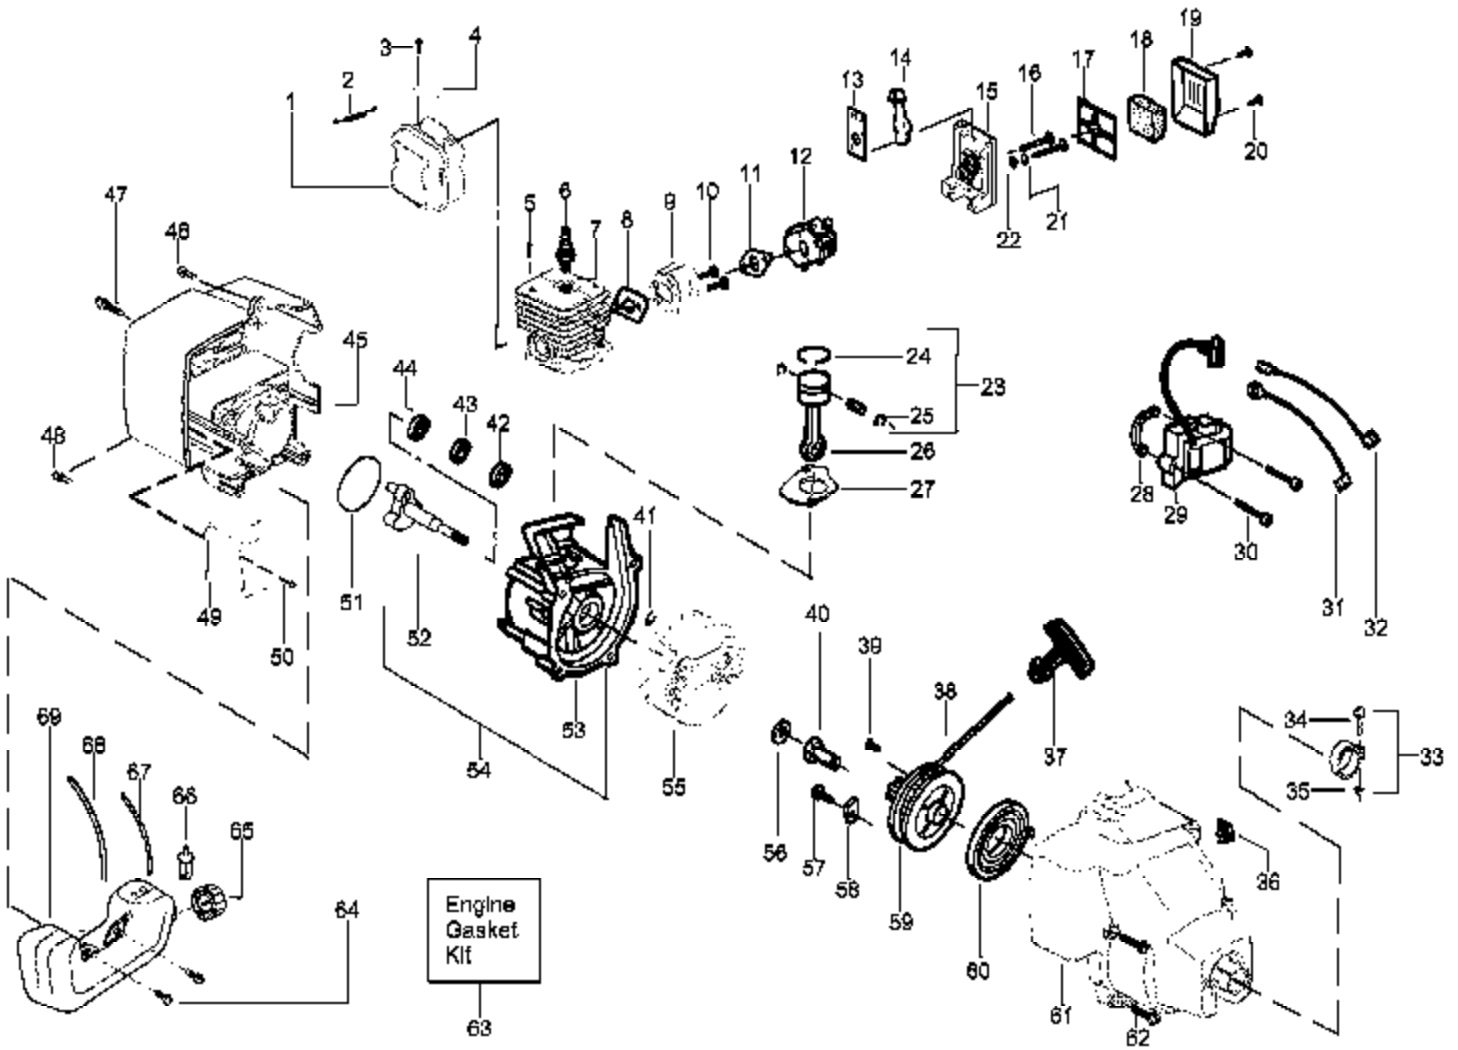

TYPE 1

Ref #	Part Number	Qty	Description
1	530071362		Kit - Muffler (Incl. 2,3,4)
2	530042088		Spring-Muffler
3	530015241		Screw-Screen
4	530071361		Kit-Spark Arrestor
5	530015953		Screw-Cylinder
6	952030249		Spark Plug (RCJ 6Y)
7	530071359		Kit - Cylinder
8	530071363		Gasket-Cylind./Carb.
9	530056403		Adapter-Carb.
10	530016309		Screw
11	530071363		Gasket-Carb.
12	530071628		Kit-Carb.(C1U-W10B)
13	530038747	Featherlite Engine	Choke Plate Mounting
14	530038686	Engine Assembly	Shutter-Choke
15	530052431		Air Box
16	530016353		Screw
17	530036569		Plate - Filter Support
18	530036575		Foam-Air Filter
19	530054414		Cover-Air Filter
20	530015892		Screw
21	530015852		Spacer-Choke
22	530015254		Washer
23	530071357		Kit - Piston (Incl. 24, 25 & Pin)
24	530055120		Piston Ring
25	530015162		Retainer-Piston Pin
26	530069945		Assy-Connecting Rod
27	530071363		Gasket-Cylinder
28	530036145		Spacer-Module
29	530055160		Ignition Module
30	530015954		Screw
31	530014662		Assy-Ground Wire
32	530014663		Assy-Leadwire
33	530056365		Assy-Nose Cone Clamp (Incls. 34 & 35)
34	530016381		Screw-Nose Cone
35	530016382		Nut-Nose Cone
36	530071356		Kit-Switch
37	530027569		Handle-Starter
38	530069232		Kit - Rope
39	530016080		Screw
40	530038604		Coupling-Drive
41	530015941		Retain. Ring-C'shaft
42	530055728		Outer Bearing
43	530071615		Kit-C'case Seal
44	530032125		Inner Bearing
45	530057242		Shroud-Rear
46	530015934		Screw
47	530015810		Screw
48	530015880		Screw
49	530055351		Shield-Heat
50	530015805		Screw
51	530071363		O-Ring-C'case/Shrd
52	530054753		Assy-Crankshaft
53	530012491		Assy-Crankcase (Incl. 42-44)
54	530071360		Assy-C'case & C'shaft (Incl. 41,52,53)
55	530069886		Assy-Flywheel
56	530015828		Washer-Flat