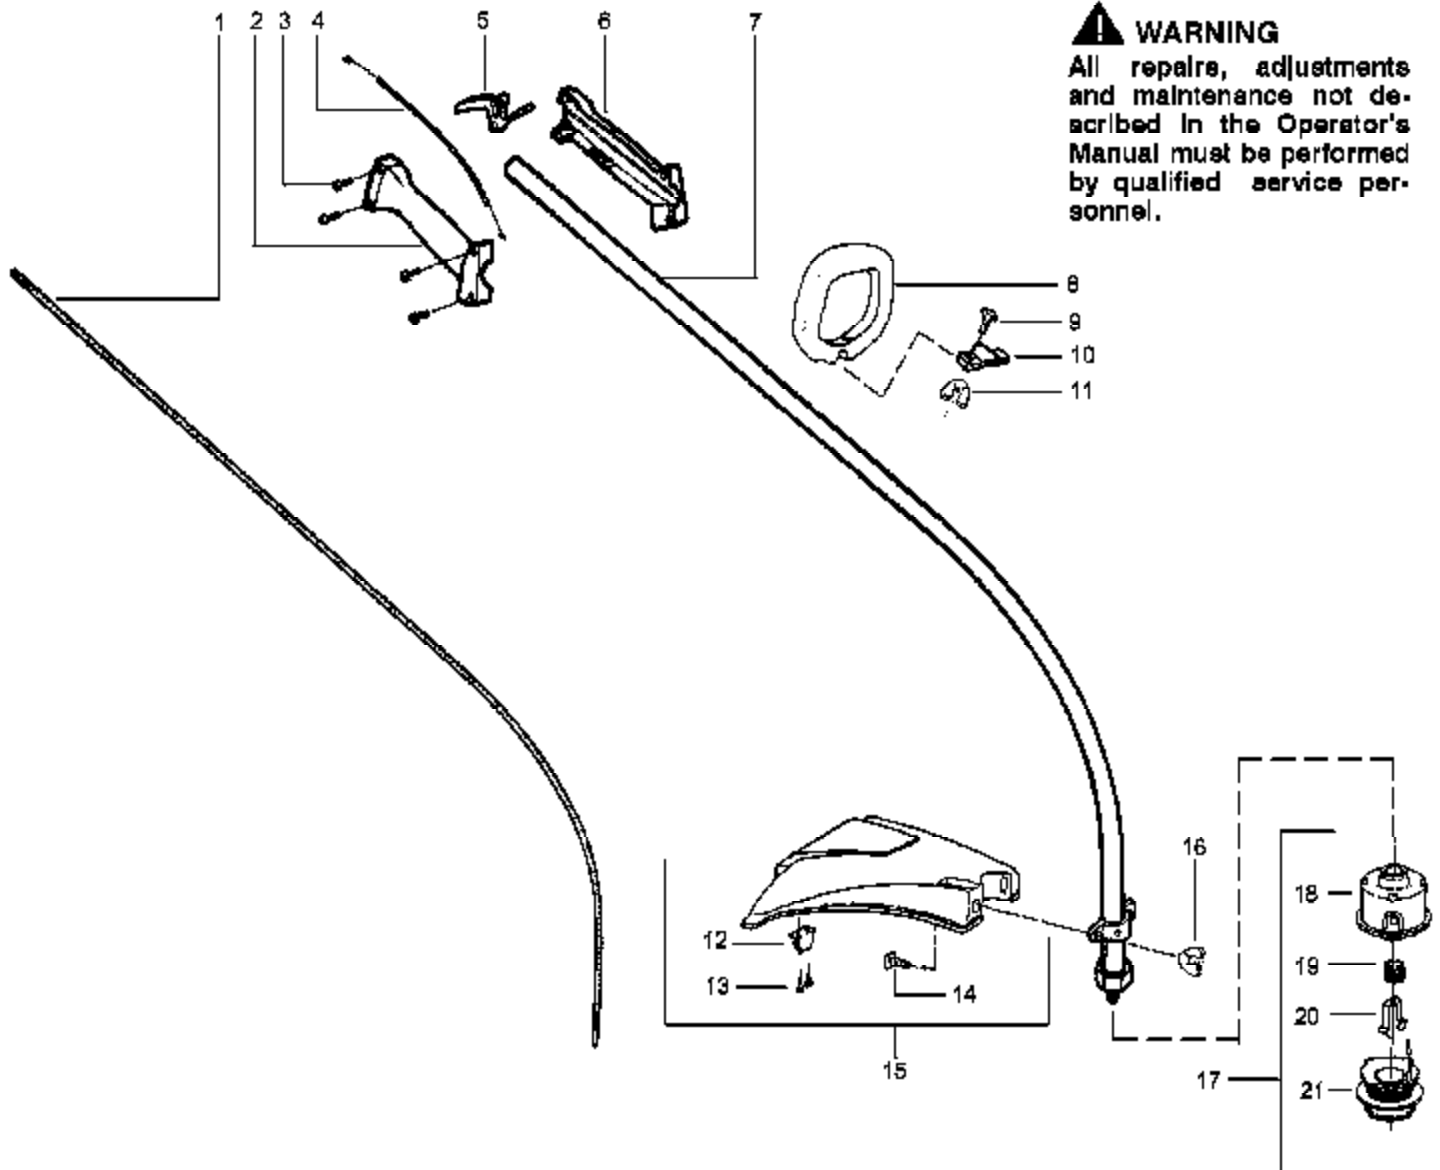

TYPE 1,2,3

⚠ WARNING
All repairs, adjustments and maintenance not described in the Operator's Manual must be performed by qualified service personnel.

Ref #	Part Number	Qty	Description
1	530095803		Shaft Flex
2	530038581		Throttle Hsg. (Right)
3	530016349		Screw Throttle Hsg.
4	530071548		Assy Throttle Cable
5	530038682		Trigger
6	530038580		Throttle Hsg. (Left)
7	530071315		Assy Drive Shaft Hsg.
8	530038584		Handle Assist
9	530015820		Bolt Handle/Shield
10	530038599		Clamp Handle
11	530016118		Wingnut Handle/Shield
12	530052286		Line Limiter
13	530015886	Featherlite Extreme TNG5	Screw Line Limiter
14	530015820	Handle & Shaft Assembly	Bolt Handle/Shield
15	530069759		Kit Shield Assy (Incl. 12,13,14,16)
16	530016118		Wingnut Handle/Shield
17	952711593		Accy W/E TNG 5 Cutting Head (Incl. 18-21)
18	530095770		Assy Hub
19	530401958		Spring Compression
20	530401957		Clip Retainer Head
21	952711594		Accy W/E Spool w/Line
	530163531		Operator Manual Not Shown
	530054864		Decal Start Inst. Not Shown
	530055350		Decal Shaft Warning Not Shown