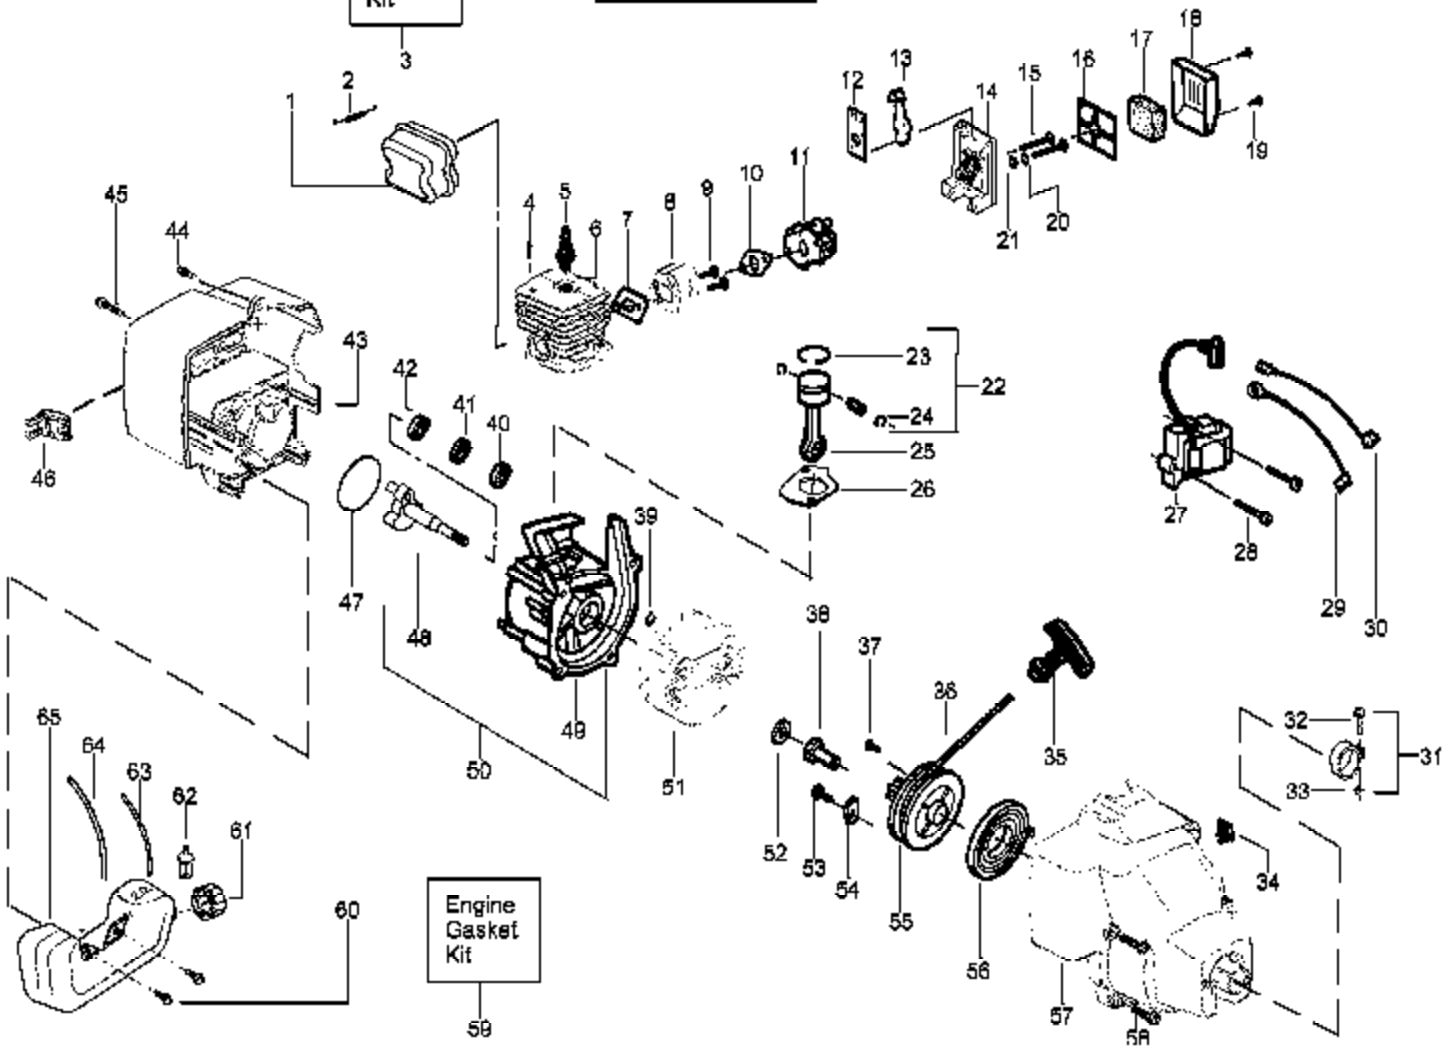

# TYPE 1

Spark  
Screen  
Kit

Engine  
Gasket  
Kit

Ref #	Part Number	Qty	Description
1	530071396		Kit-Muffler (Incl. 2)
2	530042088		Spring-Muffler
3	530071391		Kit-Spark Arrestor
4	530015953		Screw-Cylinder
5	952030249		Spark Plug (RCJ-6Y)
6	530071359		Kit-Cylinder
7	530071363		Gasket-Cylind./Carb.
8	530056403		Adapter-Carb.
9	530016014		Screw
10	530071363		Gasket-Carb.
11	530071635		Kit-Carb.(WT-631)
12	530038747		Choke Plate Mounting
13	530038686		Shutter-Choke
14	530052431		Featherlite Extreme 5425Ga Engine Assembly Type 1 Air Box
15	530016353		Screw
16	530036569		Plate-Filter Support
17	530036575		Foam-Air Filter
18	530036568		Cover-Air Filter
19	530016349		Screw
20	530015852		Spacer-Choke
21	530015254		Washer
22	530071357		Kit-Piston (Incl. 23, 24)
23	530055120		Piston Ring
24	530015162		Retainer-Piston Pin
25	530069945		Assy-Connecting Rod
26	530071363		Gasket-Cylinder
27	530055160		Ignition Module
28	530016357		Screw
29	530014662		Assy-Ground Wire
30	530014663		Assy-Leadwire
31	530056365		Assy-Nose Cone Clamp (Incls. 32 & 33)
32	530016381		Screw-Nose Cone
33	530016382		Nut-Nose Cone
34	530071356		Kit-Switch
35	530027569		Handle-Starter
36	530069232		Kit-Rope
37	530016080		Screw
38	530038604		Coupling-Drive
39	530015941		Retain. Ring-C'shaft
40	530055728		Outer Bearing
41	530019264		Seal-C'case
42	530032125		Inner Bearing
43	530056547		Shroud-Rear
44	530015934		Screw
45	530015810		Screw
46	530054536		Guard-Muffler
47	530071363		O-Ring-C'case/Shrd
48	530054753		Assy-Crankshaft
49	530071627		Assy-Crankcase (Incl. 40-42)
50	530071624		Assy-C'case & C'shaft (Incl. 39,48,49)
51	530069886		Assy-Flywheel
52	530015828		Washer-Flat
53	530015775		Screw
54	530027523		Retainer-Can
55	530069400		Kit-Starter Pulley (Incl. 37)
56	530042085		Spring-Starter