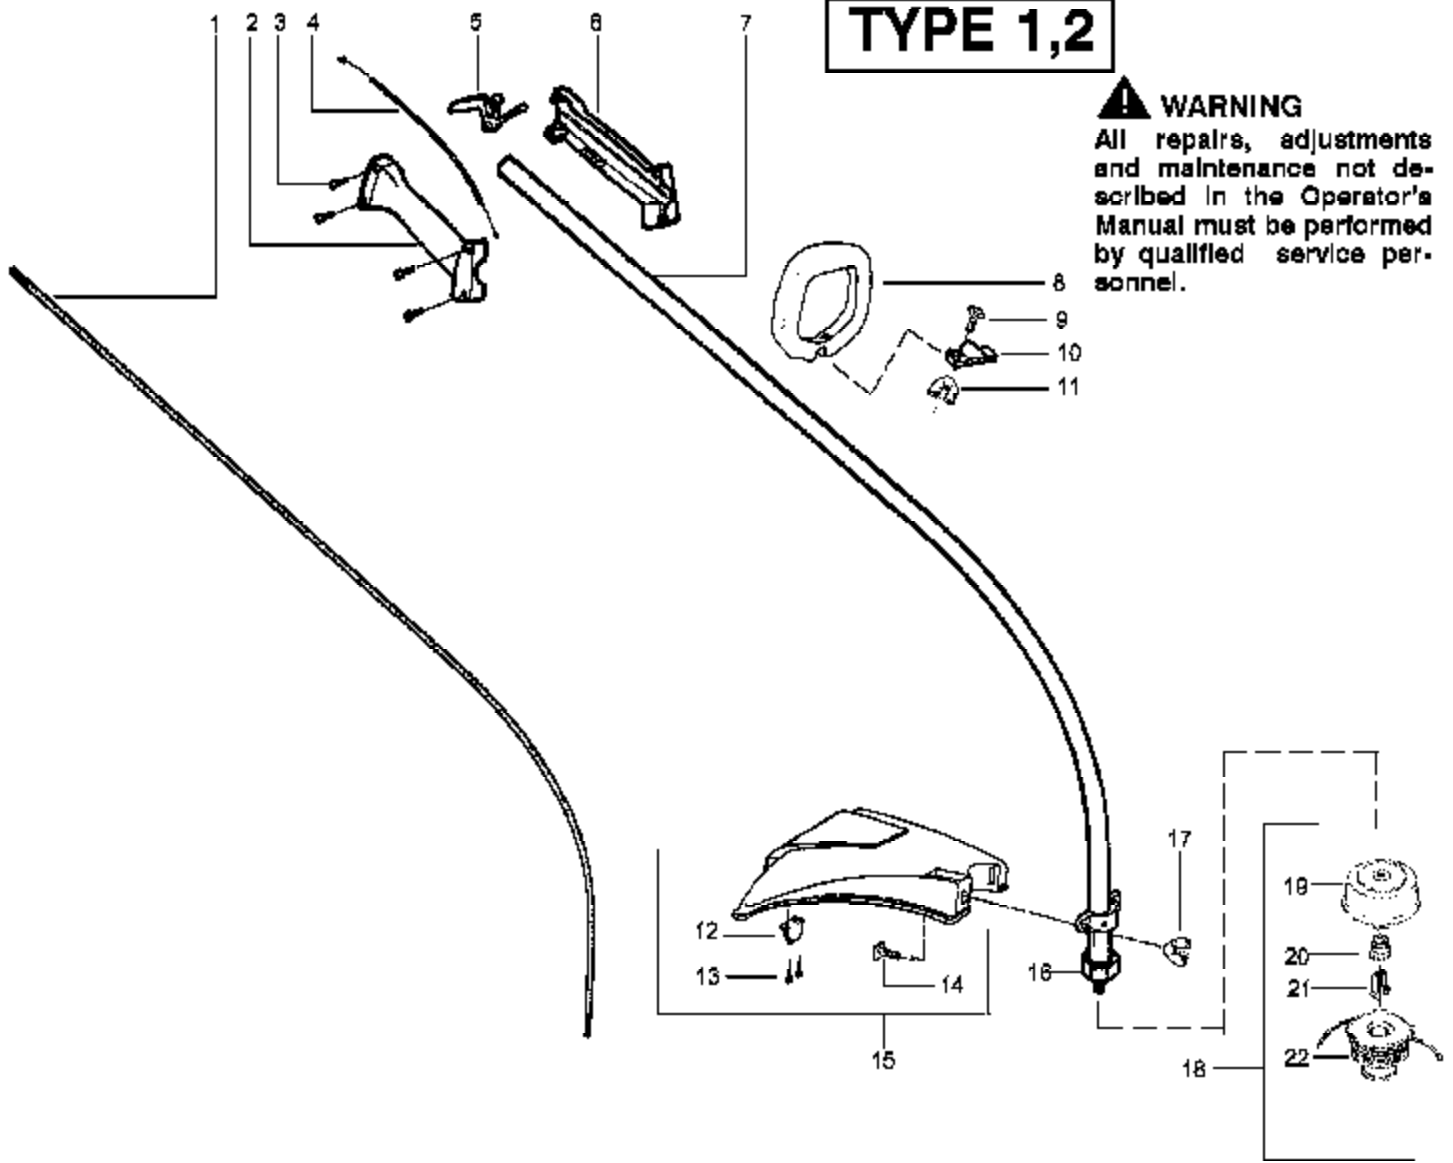

TYPE 1,2

⚠ WARNING
All repairs, adjustments and maintenance not described in the Operator's Manual must be performed by qualified service personnel.

Ref #	Part Number	Qty	Description
1	530095803		Shaft-Flex
2	530038581		Throttle Hsg. (Right)
3	530016349		Screw-Throttle Hsg.
4	530071548		Assy-Throttle Cable
5	530038682		Trigger
6	530038580		Throttle Hsg. (Left)
7	530071315		Assy-Drive Shaft Hsg.
8	530038584		Handle-Assist
9	530015820		Bolt-Handle/Shield
10	530038599		Clamp-Handle
11	530016118		Wingnut-Handle/Shield
12	530052287		Line Limiter
13	530015966	Featherlite Extreme 5425055	Screw-Line Limiter
14	530015820	Handle & Shaft Assembly	Bolt-Handle/Shield
15	530069686		Kit-Shield Assy (Incl. 12,13,14,17)
16	530095563		Dust Cup
17	530091373		Wingnut-Handle/Shield
18	530095846		Assy-TNG VI Cutting Head (Incl. 19-22)
19	530095776		Assy-Hub
20	530053241		Spring-Compression
21	530401957		Clip-Retainer-Head
22	952711616		Accy-Spool w/Line
	530163479		Operator Manual Not Shown
	530054864		Decal-Start Inst. Not Shown
	530055350		Decal-Shaft Warning Not Shown