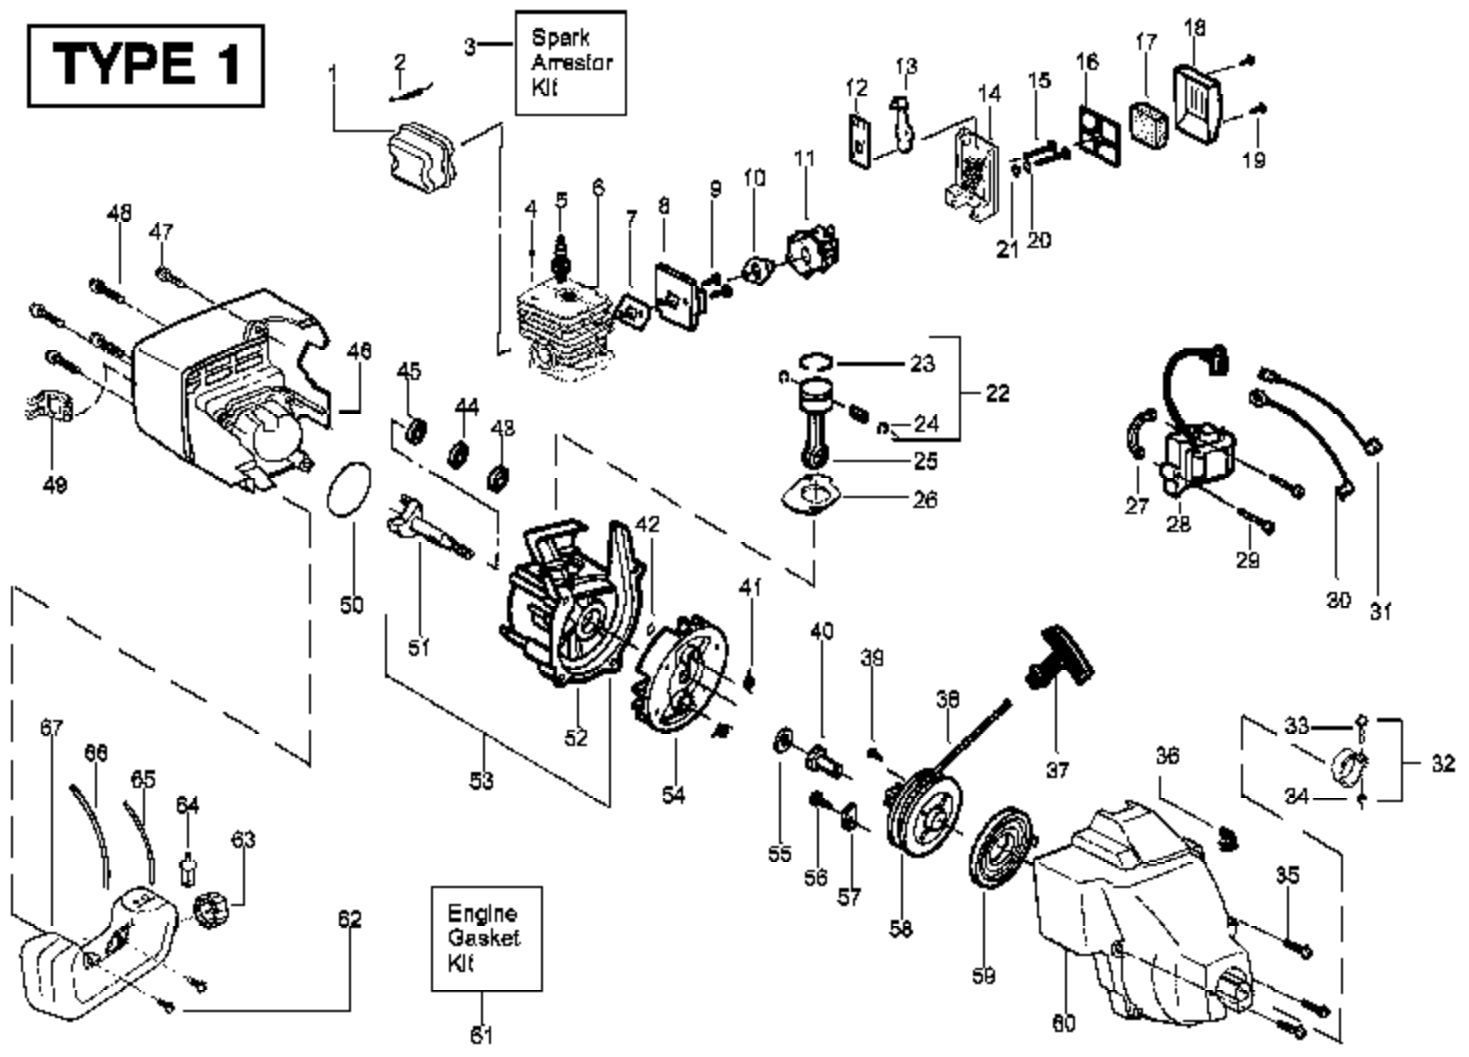

TYPE 1

Ref #	Part Number	Qty	Description
1	530071396		Kit - Muffler S.A. (Incl. 2,3)
2	530042088		Muffler Spring
3	530071391		Kit-Spark Arrestor
4	530015953		Screw-Cylinder
5	952030249		Spark Plug (RCJ-6Y)
6	530069619		Kit - Cylinder
7	530069616		Gasket-Cyl./Carb. (kit)
8	530047659		Carb. Adaptor
9	530016014		Screw
10	530069616		Gasket-Carb. (kit)
11	530069971		Kit - Carburetor Ass'y (Incl. Limiter Cap)
12	530038747		Choke Plate Mounting
13	530038686		Choke Shutter
14	530052431		Choke Spring
15	530015887		Featherlite Plus Base (10) Engine Assembly
16	530036569		Plate - Filter Support
17	530036575		Air Filter Foam
18	530036568		Air Filter Cover
19	530016349		Screw
20	530015852		Spacer-Choke
21	530015254		Washer
22	530069621		Kit - Piston (Incl. 23, 24 & Pin)
23	530036404		Piston Ring
24	530015162		Piston Pin Retainer
25	530069615		Connecting Rod Ass'y.
26	530069616		Gasket-Cylinder (kit)
27	530036145		Spacer-Module
28	530055160		Ignition Module
29	530015954		Screw
30	530014662		Assy-Ground Wire
31	530014663		Assy-Leadwire
32	530056365		Nose Cone Clamp Ass'y. (Incls. 33 & 34)
33	530016381		Screw-Nose Cone
34	530016382		Nut-Nose Cone
35	530015810		Screw
36	530071356		Kit-On/Off Switch
37	530027569		Starter Handle
38	530069232		Kit - Rope
39	530016080		Screw
40	530038604		Drive Coupling
41	530023817		Starter Dog Spring
42	530015941		Retain. Ring-C'shaft
43	530055728		Outer Bearing
44	530071615		Kit-C'case Seal
45	530032125		Inner Bearing
46	530069685		Assy.-Fan Hsg/Shroud
47	530015886		Screw
48	530015810		Screw
49	530054536		Guard-Muffler
50			O-Ring-C'case (kit) See Service Reference
51	530054753		Assy-Crankshaft
52	530071627		Kit-Crankcase Ass'y. (Incl. 43-45)
53	530071360		C'case & C'shaft Assy. (Incl. 42,51,52)
54	530069886		Flywheel Ass'y.
55	530015828		Washer-Flat
56	530015775		Screw