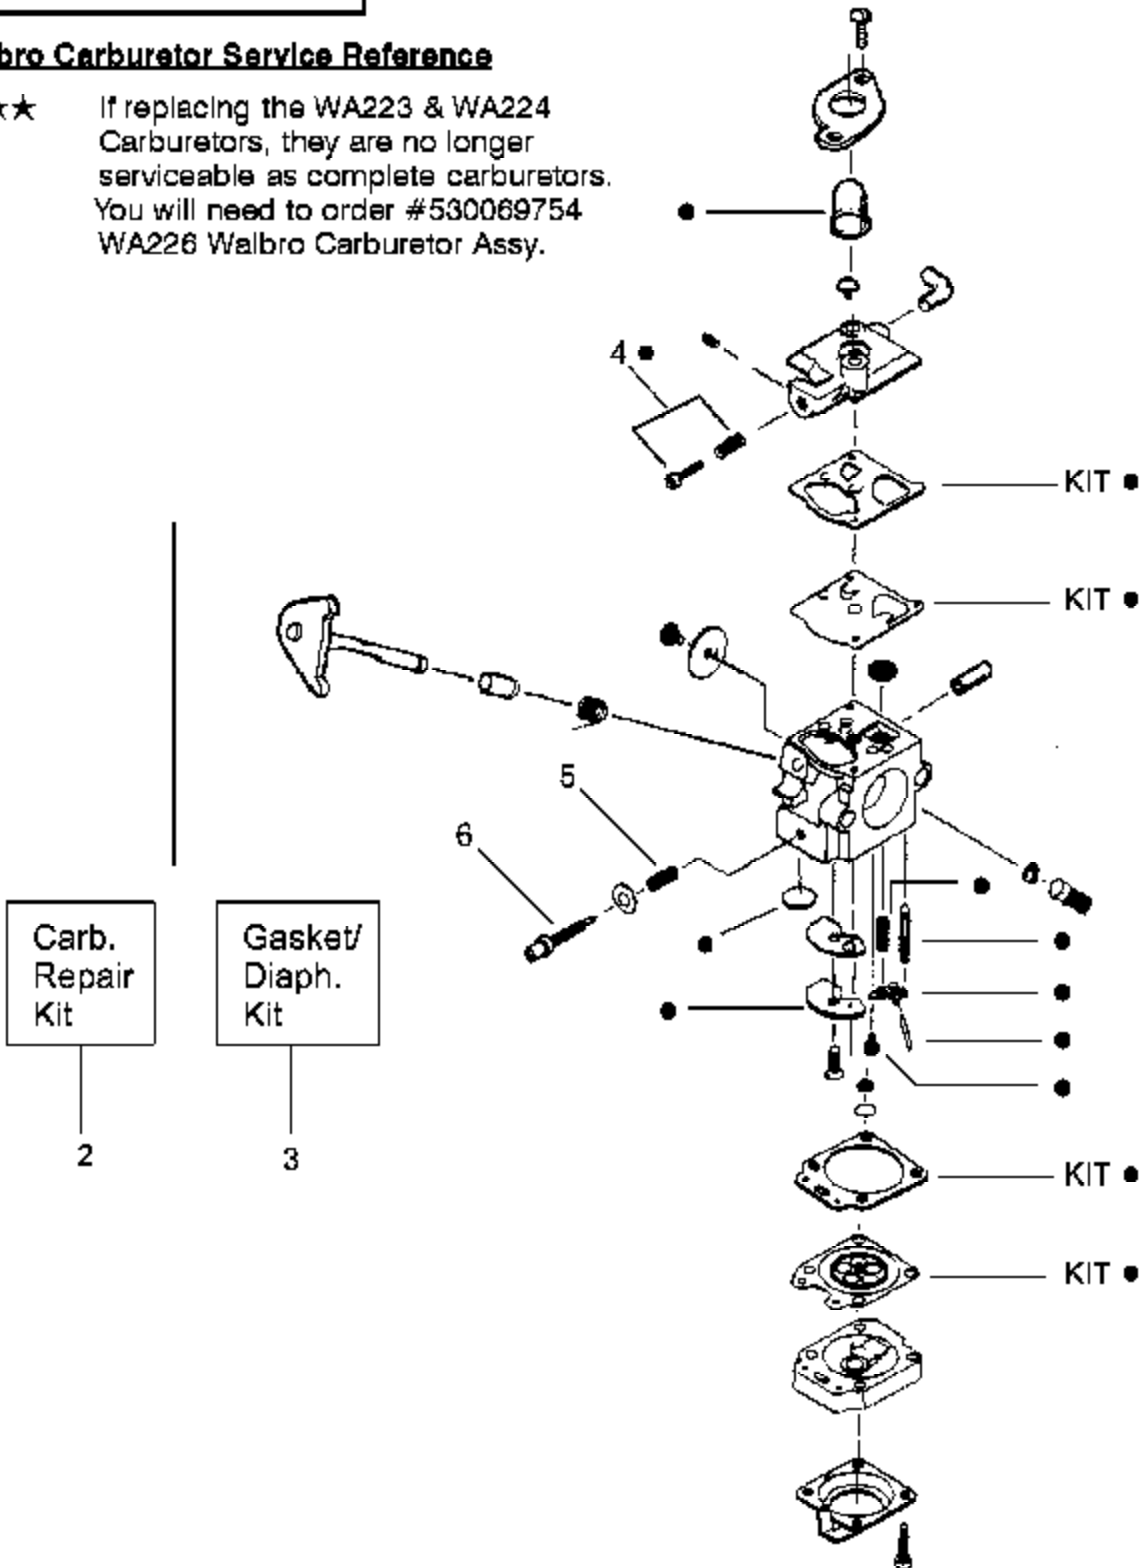

Carb.
Repair
Kit

2

Gasket/
Diaph.
Kit

3

Ref #	Part Number	Qty	Description
1	530038403		Limiter Cap
2	530069839		Carburetor Repair Kit WA223 (DOT=Indicates Contents)
3	530069844		Gasket/Diaphragm WA223, WA224 & WA226 (KIT=Indicates Contents)
4	530035296		Idle Screw & Spring Kit
5	530035342		Low Speed Spring
6	530035341		Low Speed Needle

Featherlite Plus Base from
 Carburetor Assembly (WA22:

TYPE 1

WA224 - See Service Ref.

WA226-#530069754

C1U-W7 Zama - 530069971

Walbro Carburetor Service Reference

★★★★★ If replacing the WA223 & WA224 Carburetors, they are no longer serviceable as complete carburetors. You will need to order #530069754 WA226 Walbro Carburetor Assy.

Ref #	Part Number	Qty	Description
2	530069841		Carburetor Repair Kit WA224 (DOT=Indicates Contents)
2	530069842		Carburetor Repair Kit WA226 (DOT=Indicates Contents)
2	530069969		Carburetor Repair Kit C1U-W7 (DOT=Indicates Contents)
3	530069844		Gasket/Diaphragm WA223, WA224 & WA226 (KIT=Indicates Contents)
3	530069970		Gasket/Diaphragm C1U-W7 (Zama) (KIT=Indicates Contents)
4	530035296		Idle Screw & Spring Kit
5	530035342		Low Speed Spring
6	530035341		Low Speed Needle
530069754	530069754		Carburetor Assembly - WA226
530069971	530069971		Carburetor Assembly - C1U-W7
			Featherlite Plus Base Air Filter Carburetor Assembly (WA224)

Ref #	Part Number	Qty	Description
57	530027523		Retainer-Can
58	530069400		Starter Pulley Kit (Incl. 39)
59	530042085		Starter Spring
60	530069685		Kit-Fan Hsg/Shroud
61	530069616		Kit-Engine Gasket (Incl. 7,10,26,50)
62	530016379		Retainer
63	530014347		Assy-Fuel Cap
64	530095646		Assy-Fuel Pickup
65	530069247		Kit-Fuel Line (Small)
66	530069216		Kit-Fuel Line (Large)
67	530049379		Assy-Fuel Tank (Incl. cap, fuel lines, filter)