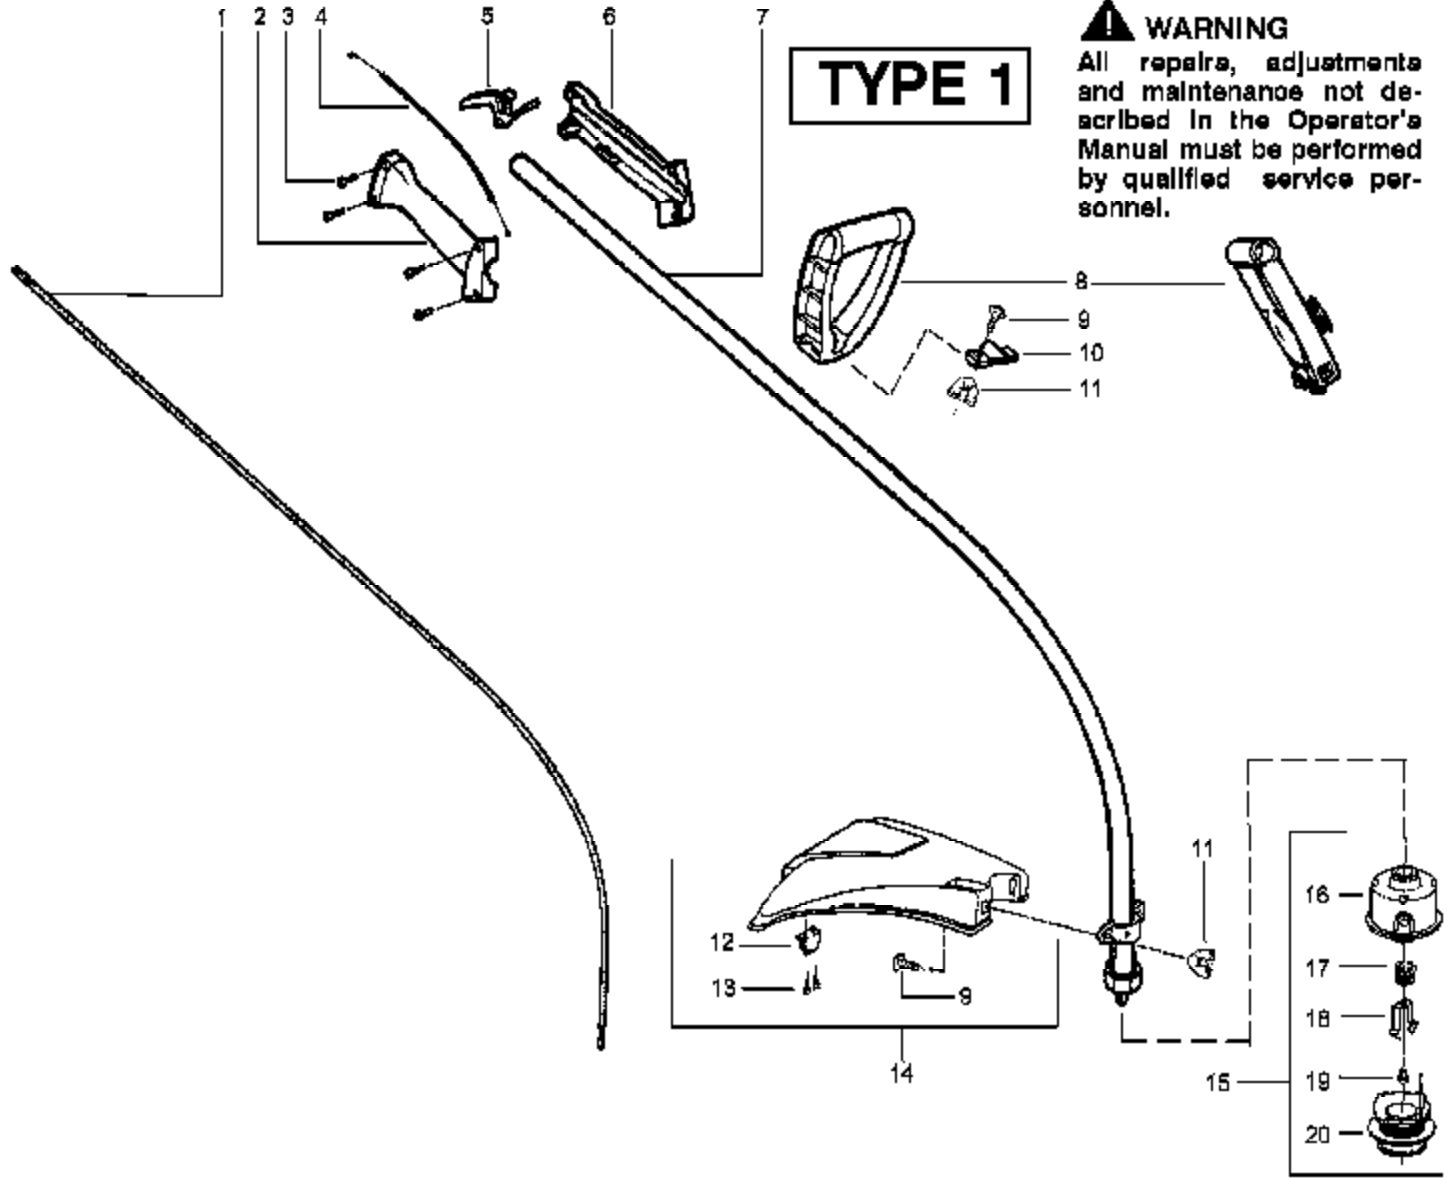

Ref #	Part Number	Qty	Description
1	530095803		Shaft-Flex Featherlite Plus 50"
1	530095423		Shaft-Flex Featherlite Plus 51"
2	530038581		Throttle Hsg. (Right)
3	530016349		Screw-Throttle Hsg.
4	530071548		Kit-Throttle Cable Ass'y.
5	530038682		Trigger
6	530038580		Throttle Hsg. (Left)
7	530071314		Drive Shaft Hsg. Ass'y Featherlite Plus 50" (steel tube)
7	530069880		Drive Shaft Hsg. Ass'y Featherlite Plus 51" (alum. tube)
8	530038708		Assist Handle Featherlite Plus
8	530049898		Assist Handle Featherlite Plus (w/spool buddy)
9	530015820		Bolt-Handle/Shield
10	530094742		Featherlite Plus Case (10)
10	530049901		Clamp-Handle Assist Featherlite Plus Handle, Chassis & Bar Ass'y
11	530016118		Clamp-Handle Assist Featherlite Plus w/spool buddy
11	530016118		Wingnut-Handle/Shield
12	530052286		Line Limiter
13	530015886		Screw-Line Limiter
14	530069759		Kit-Shield Ass'y. (Incl. 9,11,12,13)
15	952701666		Cutting Head Ass'y. (Incl. 16-20)
16	530069690		Kit-Hub Ass'y
17	530401464		Spring-Compression
18	530401466		Clip-Retainer-Head
19	530401467		Screw w/ Washer-Head
20	952711527		Spool w/Line
	530088137		Manual Not Shown
	530055350		Shaft Warning Decal Not Shown
	530055162		Stop Decal Not Shown
	952701701		Accy-Spool Buddy Handle Not Shown