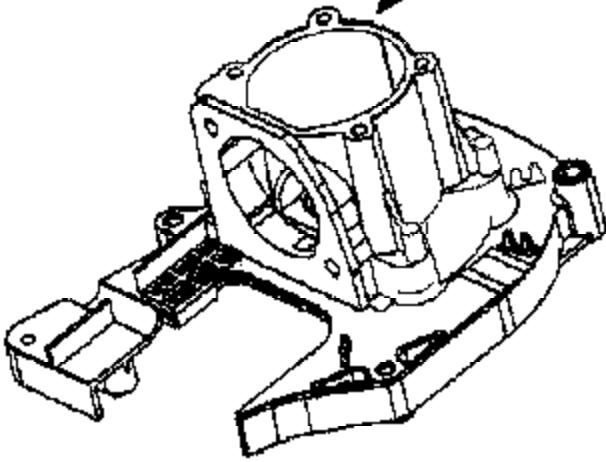

SERVICE REFERENCE

Note: When replacing item# 50 on page 2, please note if the surface indicated by the arrow is flat or has a beveled edge and order accordingly.

- (A) Flat Surface - 530-019181 Gasket
- (B) Beveled surface - 530-056097 O-ring

A