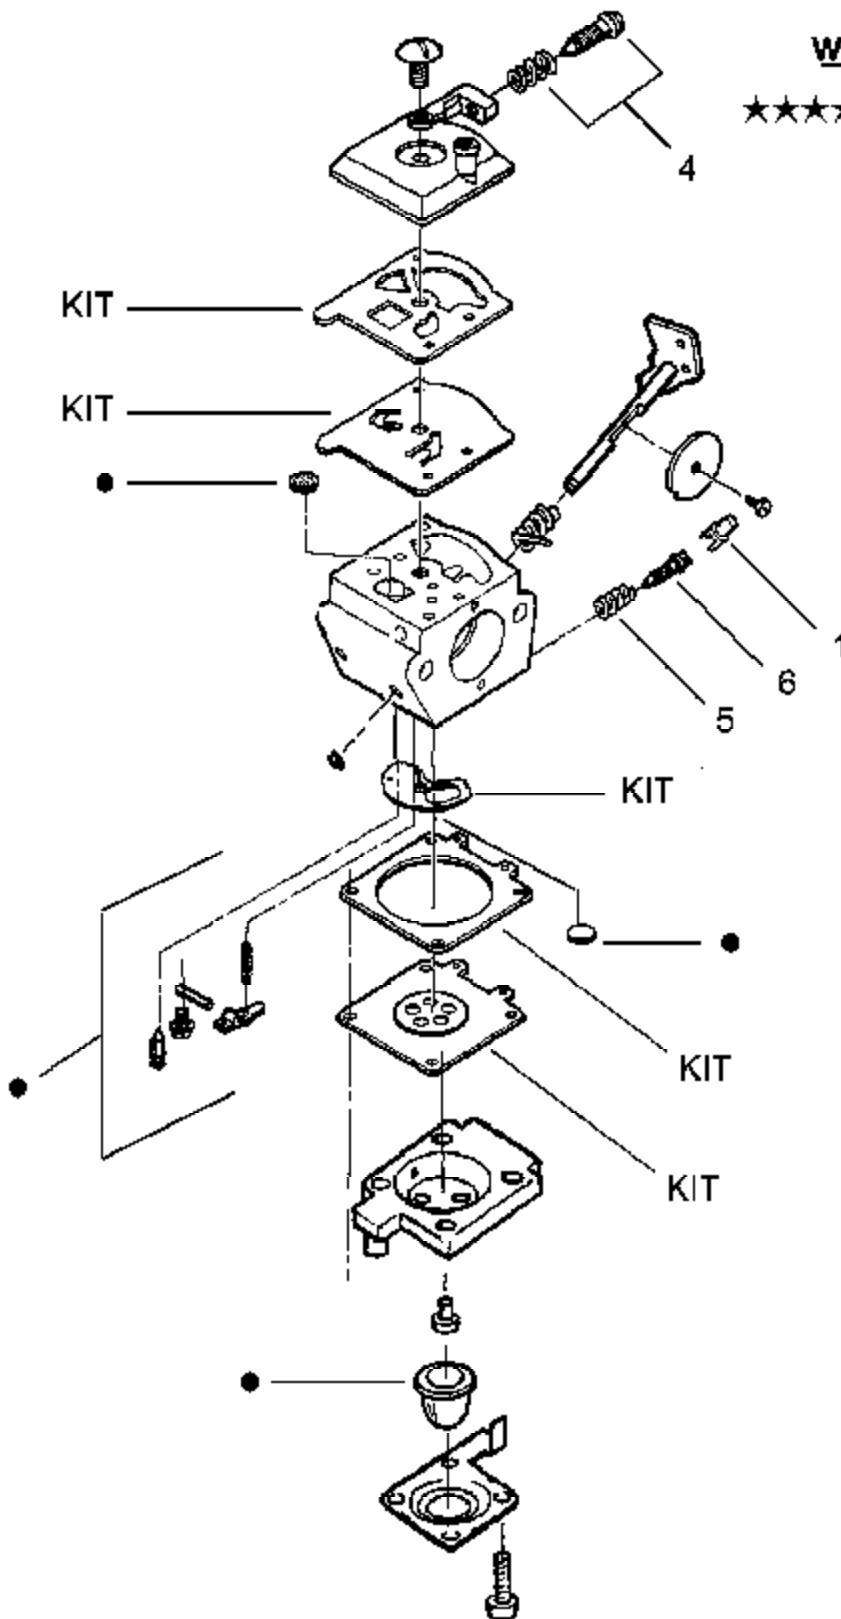

Carb.
Repair
Kit

2

Gasket/
Diaph.
Kit

3

Ref #	Part Number	Qty	Description
1	530038403		Limiter Cap
2	530069839		Carburetor Repair Kit WA223 (DOT=Indicates Contents)
3	530069844		Gasket/Diaphragm WA223, WA224 & WA226 (KIT=Indicates Contents)
4	530035296		Idle Screw & Spring Kit
5	530035342		Low Speed Spring
6	530035341		Low Speed Needle

Ref #	Part Number	Qty	Description
2	530069841		Carburetor Repair Kit WA224 (DOT=Indicates Contents)
2	530069842		Carburetor Repair Kit WA226 (DOT=Indicates Contents)
2	530069969		Carburetor Repair Kit C1U-W7 (DOT=Indicates Contents)
3	530069844		Gasket/Diaphragm WA223, WA224 & WA226 (KIT=Indicates Contents)
3	530069970		Gasket/Diaphragm C1U-W7 (Zama) (KIT=Indicates Contents)
4	530035296		Idle Screw & Spring Kit
5	530035342		Low Speed Spring
6	530035341		Low Speed Needle
530069754	530069754		Carburetor Assembly - WA226
530069971	530069971		Carburetor Assembly - C1U-W7
			Featherlite Plus Base Air Filter Carburetor Assembly (WA224)

Ref #	Part Number	Qty	Description
57	530027523		Retainer-Can
58	530069400		Starter Pulley Kit (Incl. 39)
59	530042085		Starter Spring
60	530069685		Kit-Fan Hsg/Shroud
61	530069616		Kit-Engine Gasket (Incl. 7,10,26,50)
62	530016379		Retainer
63	530014347		Assy-Fuel Cap
64	530095646		Assy-Fuel Pickup
65	530069247		Kit-Fuel Line (Small)
66	530069216		Kit-Fuel Line (Large)
67	530049379		Assy-Fuel Tank (Incl. cap, fuel lines, filter)

SERVICE REFERENCE

Note: When replacing item# 50 on page 2, please note if the surface indicated by the arrow is flat or has a beveled edge and order accordingly.

- (A) Flat Surface - 530-019181 Gasket
- (B) Beveled surface - 530-056097 O-ring