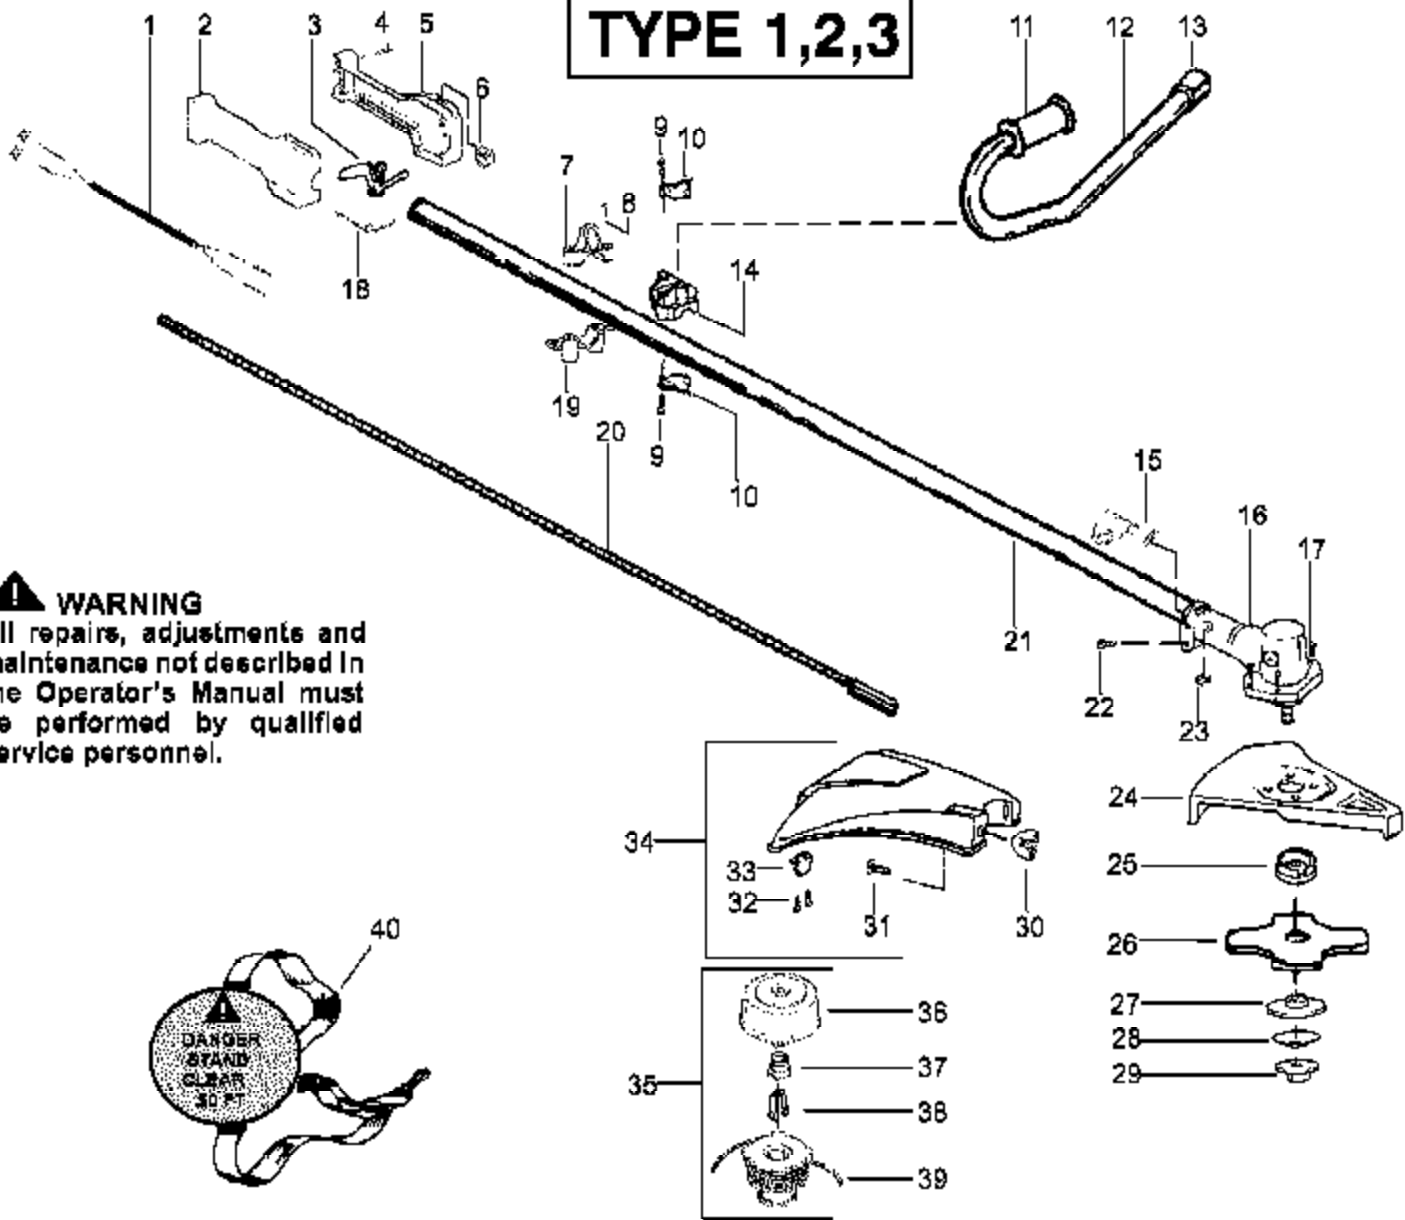

TYPE 1,2,3

⚠ WARNING
All repairs, adjustments and maintenance not described in the Operator's Manual must be performed by qualified service personnel.

Ref #	Part Number	Qty	Description
1	530047307		Assy-Leadwire
2	530053968		Hsg.-Throttle Right
3	530056334		Lever-Throttle
4	530015886		Screw
5	530053969		Hsg.-Throttle Left
6	530069572		Kit-On/Off Switch
7	530055392		Clamp-Upper
8	530015770		Screw
9	530015791		Screw
10	530094572		Bracket-Handlebar
11	530092086		Grip-Handlebar
12	530056300		Kit-Handlebar Assy. w/decal
13	530092192	BC2500LE Gas Engine 21.9	End Cap Handlebar
14	530012207	Handle & Drive Shaft Assembly	Clamp-Handlebar
15	530095812		Bracket-Shield
16	530071585		Kit-Gear Box Ass'y.
17	530016312		Screw
18	530027597		Spring-lever return
19	530055394		Clamp-Lower
20	530094585		Shaft-Flex
21	530071338		Kit-Drive Shaft Assy
22	530016014		Screw
23	530016301		Screw
24	530071383		Kit-Metal Shield
25	530095815		Dust Cup
26	952701611		Accy-4 Point Blade
27	530095816		Washer
28	530016240		Washer-Belleville
29	530015793		Nut-Flange
30	530016118		Wingnut
31	530015820		Bolt
32	530015805		Screw
33	530052285		Line Limiter
34	530069779		Kit-Shield Ass'y. (Incl. 30-33)
35	952711550		Accy-Cutting Head (Incl. 36-39)
36	530095772		Assy-Hub
37	530053241		Spring-Return
38	530401957		Retainer-Spool
39	952711551		Accy-Spool w/Line
40	530094417		Assy-Shoulder Strap
	530163351		Manual-Operator Not Shown
	530056335		Decal-Blade Direction Not Shown
	530031159		Hex Wrench (5/32) Not Shown
	530031098		Hex Wrench (3/16) Not Shown
	530027778		Decal-H'bar Warning Not Shown
	530055349		Decal-Shaft Warning Not Shown