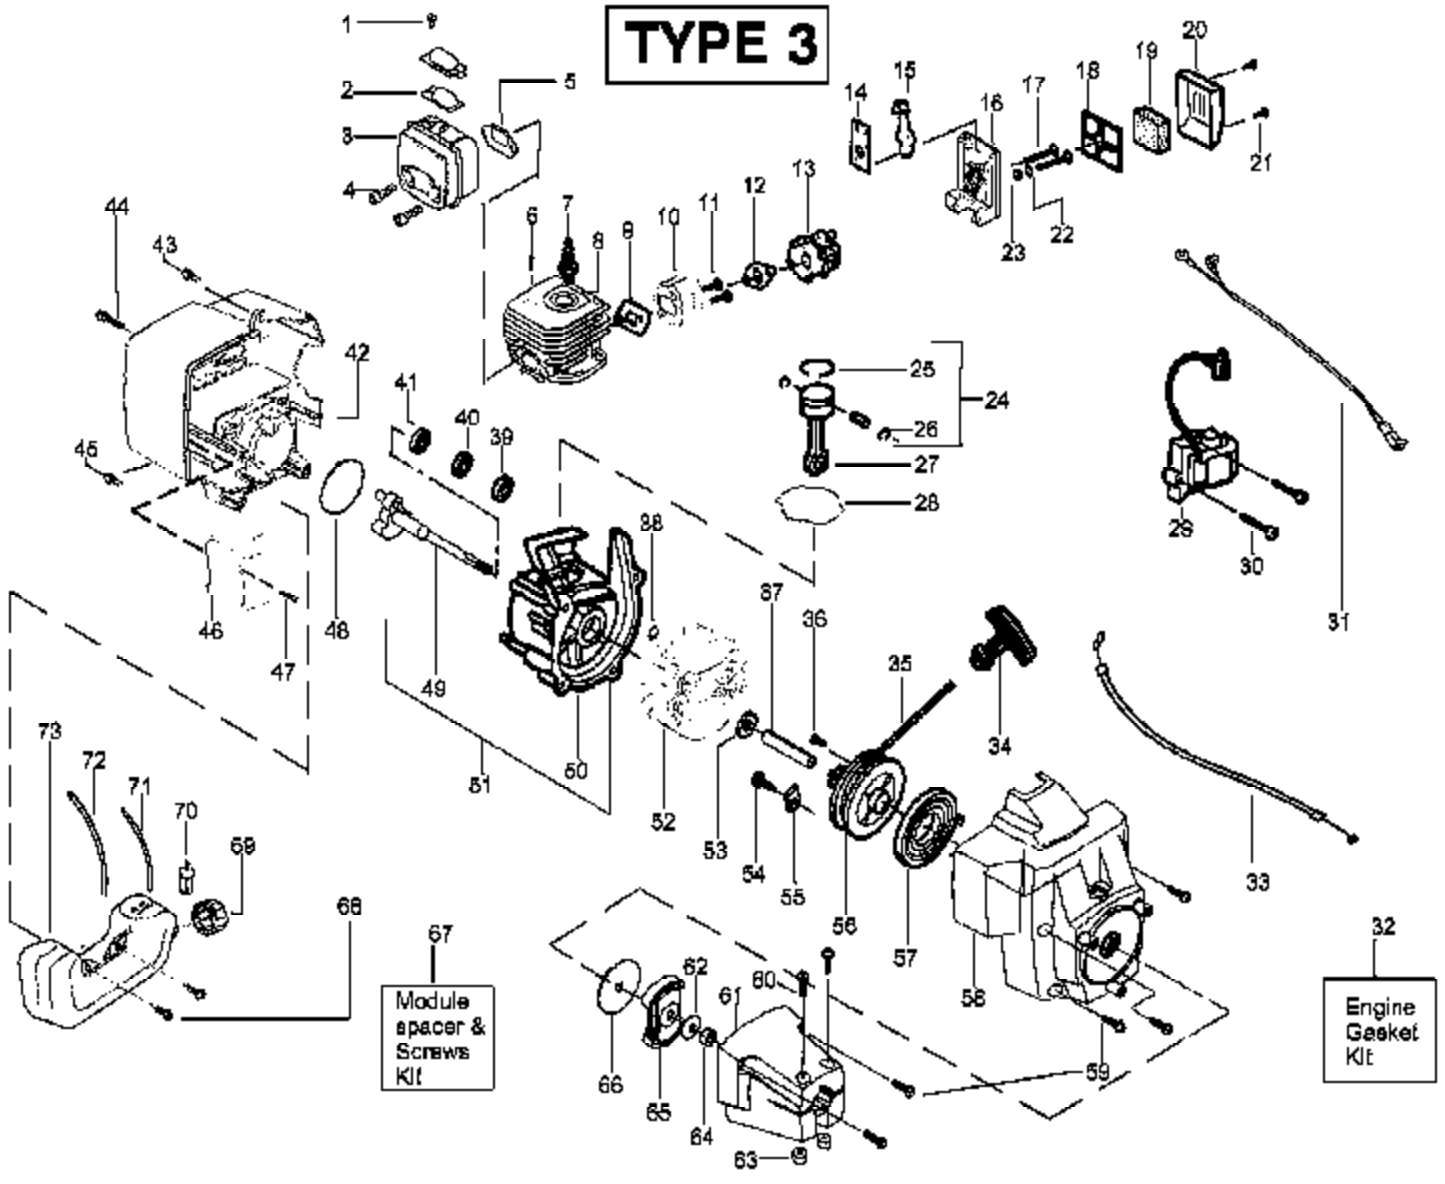

TYPE 3

Ref #	Part Number	Qty	Description
1	530015241		Screw-Screen
2	530071544		Kit-Spark Arrestor
3	530071672		Kit-Muffler (Incl. 1,2,4,5)
4	530016338		Bolt-Muffler
5	530071363		Gasket-Muffler(kit)
6	530015953		Screw-Cylinder
7	952030249		Spark Plug (RCJ 6Y)
8	530071678		Kit-Cylinder
9	530071363		Gasket-Cyl/Carb(kit)
10	530057635		Adapter-Carb.
11	530016309		Screw
12	530071363		Gasket-Carb. (kit)
13	530071631	BC2500LE Gas Engine	Kit-Carburetor (C1U-W16)
14	530038747	Engine Assembly Type 3	Choke Plate Mounting
15	530035499		Shutter-Choke
16	530052431		Air Box
17	530016393		Screw
18	530036569		Plate-Filter Support
19	530036575		Foam-Air Filter
20	530054414		Cover-Air Filter
21	530015892		Screw
22	530015852		Spacer-Choke
23	530015254		Washer
24	530071357		Kit-Piston (Incl. 25, 26 & Pin)
25	530055120		Piston Ring
26	530015162		Retainer-Piston Pin
27	530069945		Assy-Connecting Rod
28	530071363		Seal-Cylinder (kit)
29	530039211		Ignition Module
30	530016357		Screw
31	530047278		Assy-Switch Wire
32	530071363		Kit-Engine Gasket (Incl. 5,9,12,28,48)
33	530056241		Assy-Throttle Cable
34	530027569		Handle-Starter
35	530071325		Kit-Rope
36	530016326		Screw
37	530016376		Spacer-Flywheel
38	530015941		Retain. Ring-C'shaft
39	530055728		Outer Bearing
40	530071615		Kit-C'case Seal
41	530032125		Inner Bearing
42	530056710		Shroud-Rear
43	530016349		Screw
44	530015810		Screw
45	530016349		Screw
46	530055351		Shield-Heat
47	530015805		Screw
48	530071363		O-Ring-C'case(kit)
49	530028803		Assy-Crankshaft
50	530012510		Assy-Crankcase (Incl. 39-41)
51	530071696		Assy-C'case & C'shaft (Incl. 38,49,50)
52	530069886		Assy-Flywheel
53	530015149		Washer
54	530015775		Screw
55	530053985		Retainer
56	530071324		Kit-Starter Pull (Incl 36)