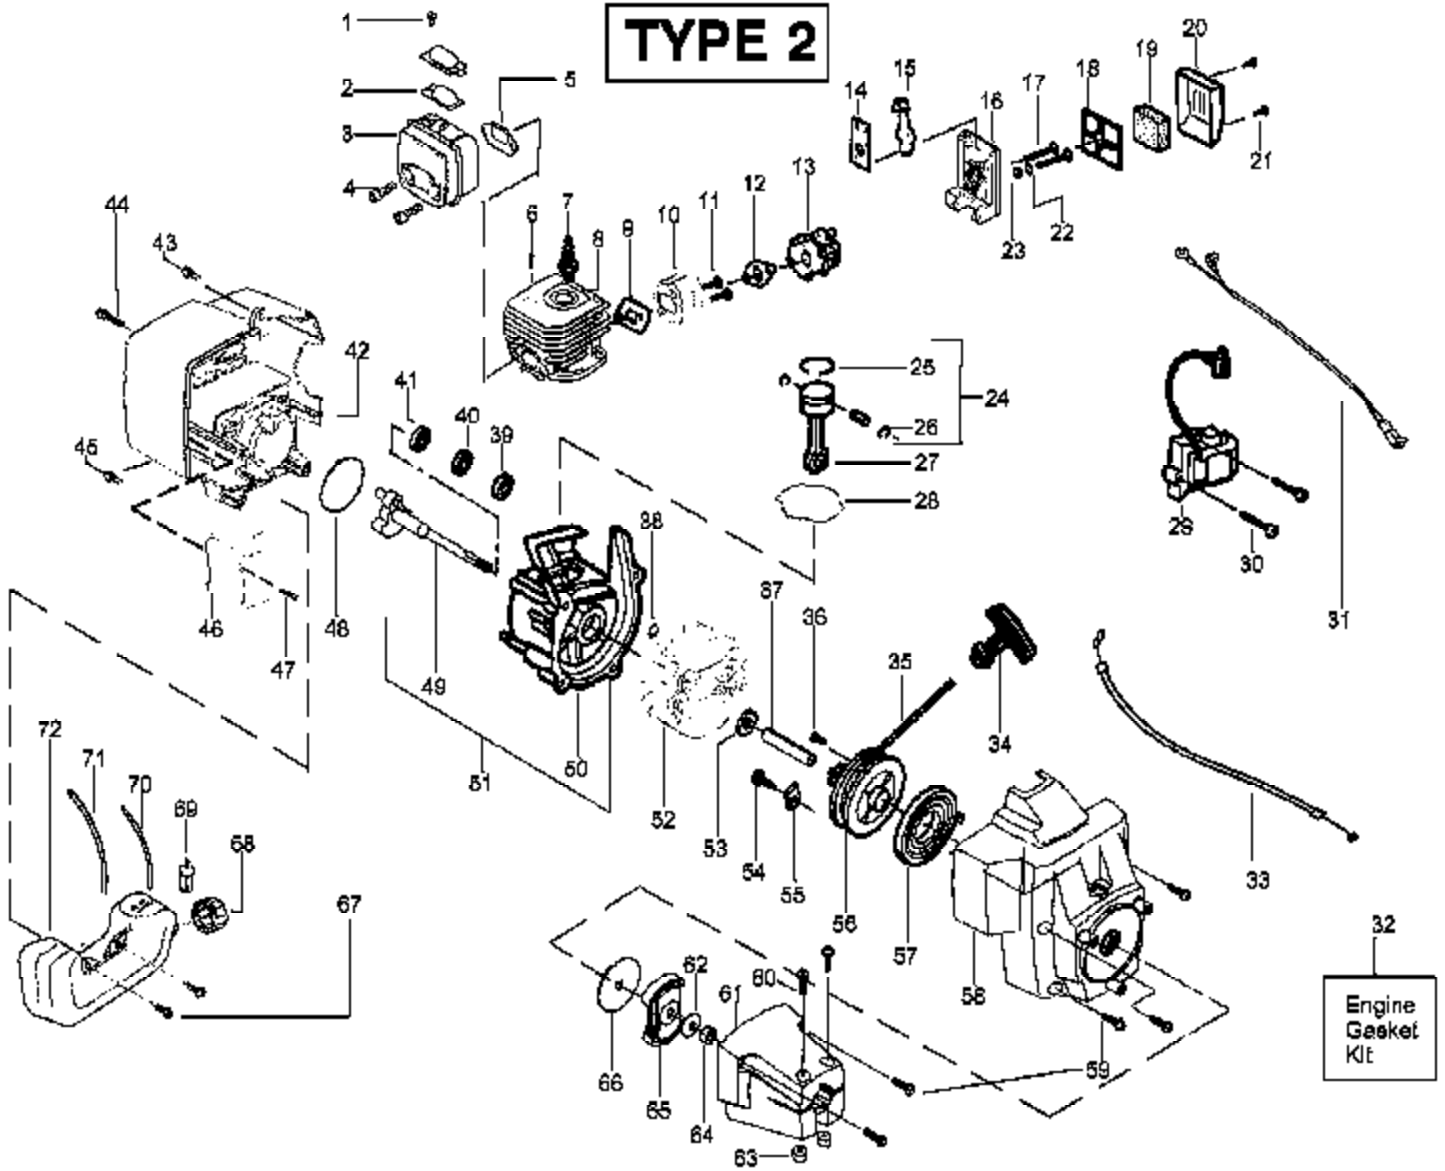

TYPE 2

Ref #	Part Number	Qty	Description
1	530015241		Screw-Screen
2	530071544		Kit-Spark Arrestor
3	530071672		Kit-Muffler (Incl. 1,2,4,5)
4	530016338		Bolt-Muffler
5	530071363		Gasket-Muffler(kit)
6	530015953		Screw-Cylinder
7	952030249		Spark Plug (RCJ 6Y)
8	530071678		Kit-Cylinder
9	530071363		Gasket-Cyl/Carb(kit)
10	530056404		Adapter-Carb.
11	530016309		Screw
12	530071363		Gasket-Carb. (kit)
13	530071631	BC2500LE Gas Engine, 10.0	Kit-Carburetor (C1U-W16)
14	530038747	Engine Assembly, Type 2	Choke Plate Mounting
15	530035499		Shutter-Choke
16	530052431		Air Box
17	530016353		Screw
18	530036569		Plate-Filter Support
19	530036575		Foam-Air Filter
20	530054414		Cover-Air Filter
21	530015892		Screw
22	530015852		Spacer-Choke
23	530015254		Washer
24	530071357		Kit-Piston (Incl. 25, 26 & Pin)
25	530055120		Piston Ring
26	530015162		Retainer-Piston Pin
27	530069945		Assy-Connecting Rod
28	530071363		Seal-Cylinder (kit)
29	530039211		Ignition Module
30	530016357		Screw
31	530047278		Assy-Switch Wire
32	530071363		Kit-Engine Gasket (Incl. 5,9,12,28,48)
33	530056241		Assy-Throttle Cable
34	530027569		Handle-Starter
35	530071325		Kit-Rope
36	530016326		Screw
37	530016376		Spacer-Flywheel
38	530015941		Retain. Ring-C'shaft
39	530055728		Outer Bearing
40	530071615		Kit-C'case Seal
41	530032125		Inner Bearing
42	530056710		Shroud-Rear
43	530015934		Screw
44	530015810		Screw
45	530015880		Screw
46	530055351		Shield-Heat
47	530015805		Screw
48	530071363		O-Ring-C'case (kit)
49	530028803		Assy-Crankshaft
50	530012510		Assy-Crankcase (Incl. 39-41)
51	530071696		Assy-C'case & C'shaft (Incl. 38,49,50)
52	530069886		Assy-Flywheel
53	530015149		Washer
54	530016224		Screw
55	530053985		Retainer
56	530071324		Kit-Starter Pull (Incl 36)