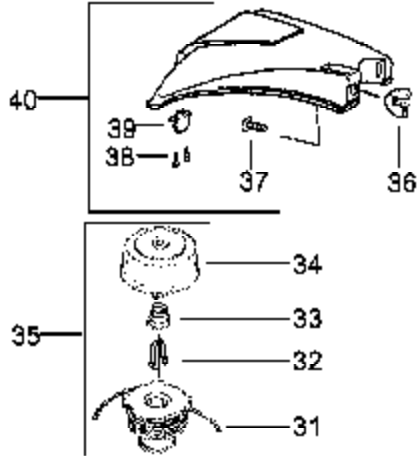

⚠ WARNING
All repairs, adjustments and maintenance not described in the Operator's Manual must be performed by qualified service personnel.