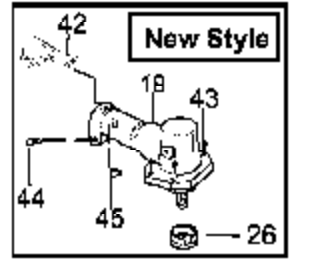

TYPE 1,2,3,4,5