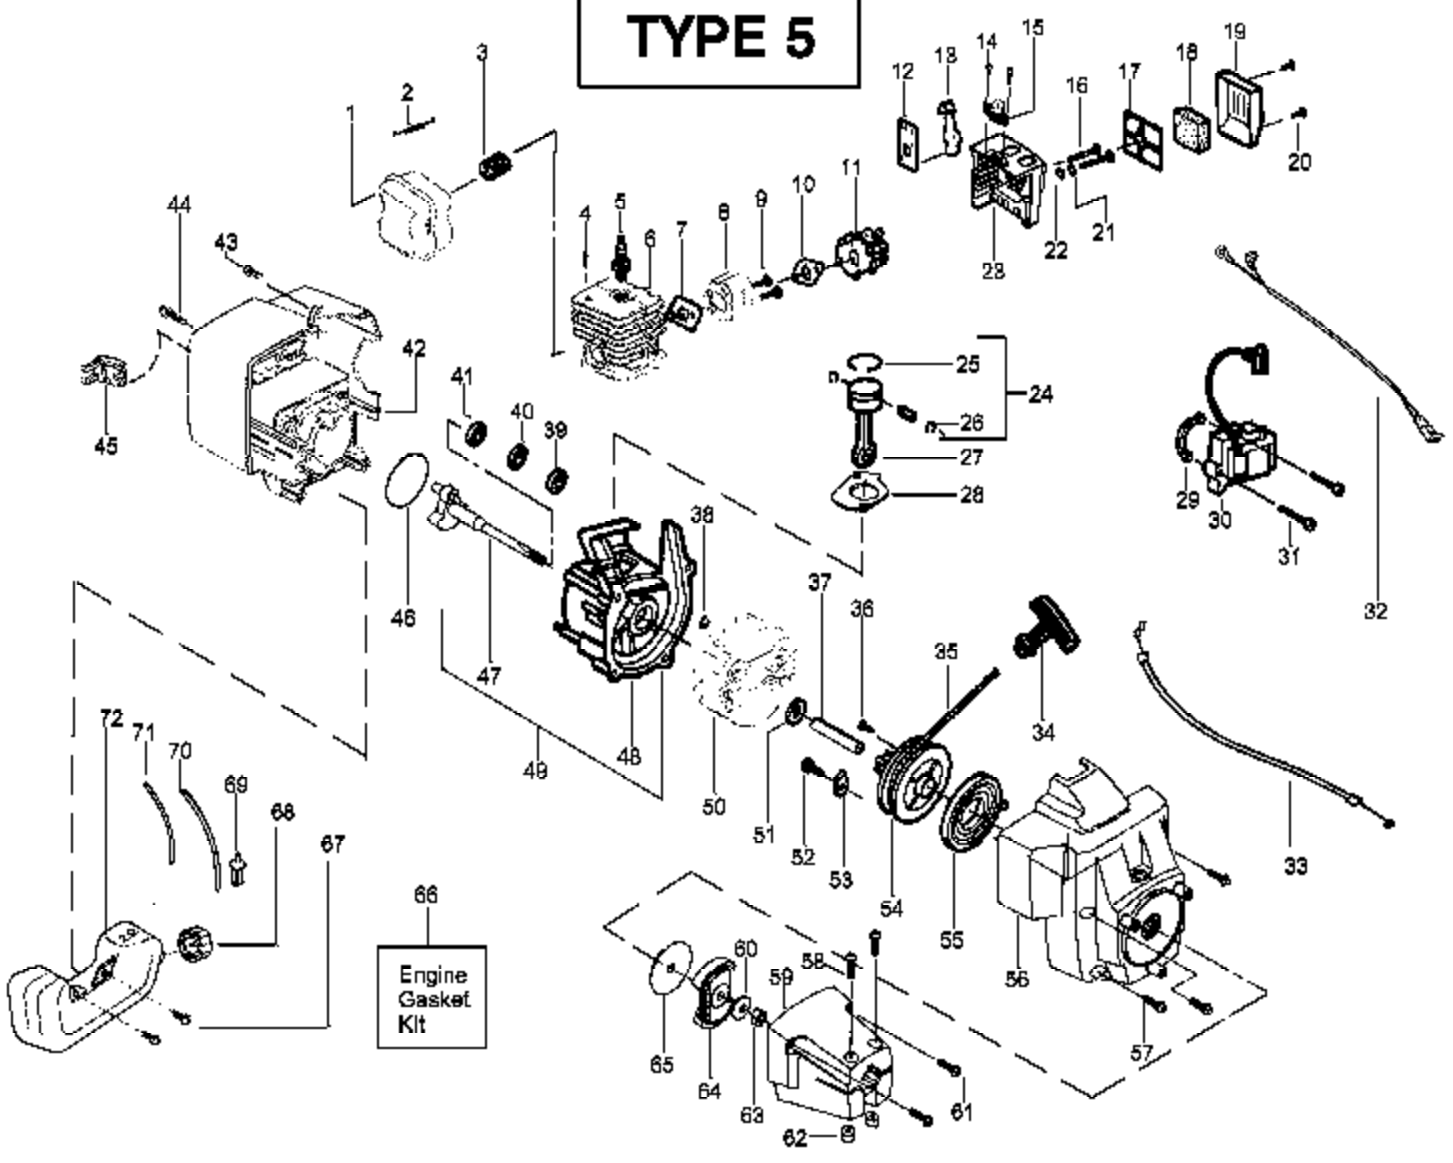

TYPE 5

Ref #	Part Number	Qty	Description
1	530071396		Kit - Muffler (Incl. 2,3)
2	530042088		Spring-Muffler
3	530071391		Kit-Spark Arrestor
4	530015953		Screw-Cylinder
5	952030249		Spark Plug (RCJ-6Y)
6	530071359		Kit - Cylinder
7	530071363		Gasket-Cyl./Carb. (kit)
8	530056404		Adapter-Carb.
9	530016014		Screw
10	530071363		Gasket-Carb. (kit)
11	530069902		Kit-Carb. Assy. (WT-380)
11	530071639		Kit-Carb. Assy. (WT-639)
12	530037326		Choke Plate Mounting
13	530038102		Shutter-Choke
14	530015780		Screw-Air Purge
15	530038874		Assy-Air Purge
16	530016353		Screw
17	530037413		Plate - Filter Support
18	530037331		Foam-Air Filter
19	530037292		Cover-Air Box
20	530016349		Screw
21	530015852		Spacer-Choke
22	530015254		Washer
23	530037969		Box-Air Filter
24	530071357		Kit - Piston (Incl. 25, 26 & Pin)
25	530055120		Piston Ring
26	530015162		Retainer-Piston Pin
27	530069945		Kit-Connecting Rod Assy.
28	530071363		Gasket-Cylinder (kit)
29	530036145		Spacer-Module
30	530039163		Ignition Module
31	530015954		Screw
32	530047278		Assy-Switch Wire
33	530056241		Assy-Throttle Cable
34	530027569		Handle-Starter
35	530069232		Kit - Rope
36	530016080		Screw
37	530037705		Spacer-Flywheel
38	530015941		Retain. Ring-C'shaft
39	530055728		Outer Bearing
40	530071615		Kit-C'case Seal
41	530032125		Inner Bearing
42	530056547		Shroud-Rear
43	530015934		Screw
44	530015810		Screw
45	530054536		Guard-Muffler
46	530071363		O-Ring-C'case/Shrd (kit)
47	530052344		Assy-Crankshaft
48	530012491		Assy-Crankcase (Incl. 39-41)
49	530014906		Assy-C'case & C'shaft (Incl. 38,47,48)
50	530069886		Assy-Flywheel
51	530015149		Washer
52	530015775		Screw
53	530027523		Retainer
54	530069400		Kit-Starter Pull (Incl 36)
55	530042085		Spring-Starter