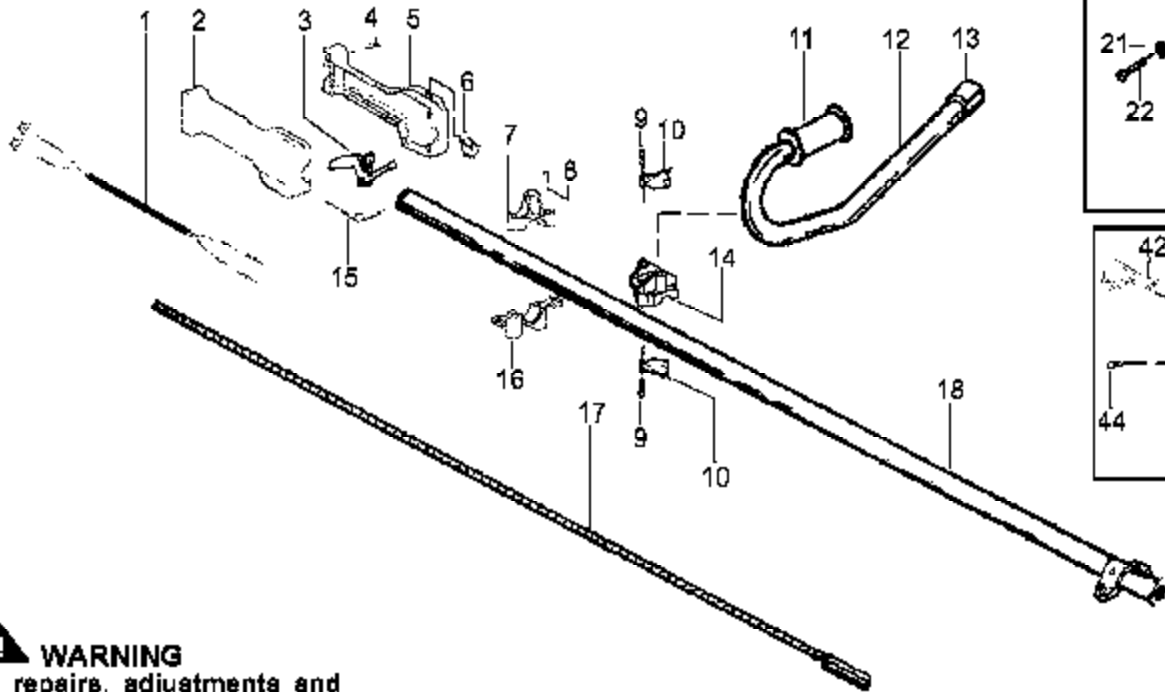

TYPE 1,2,3,4,5