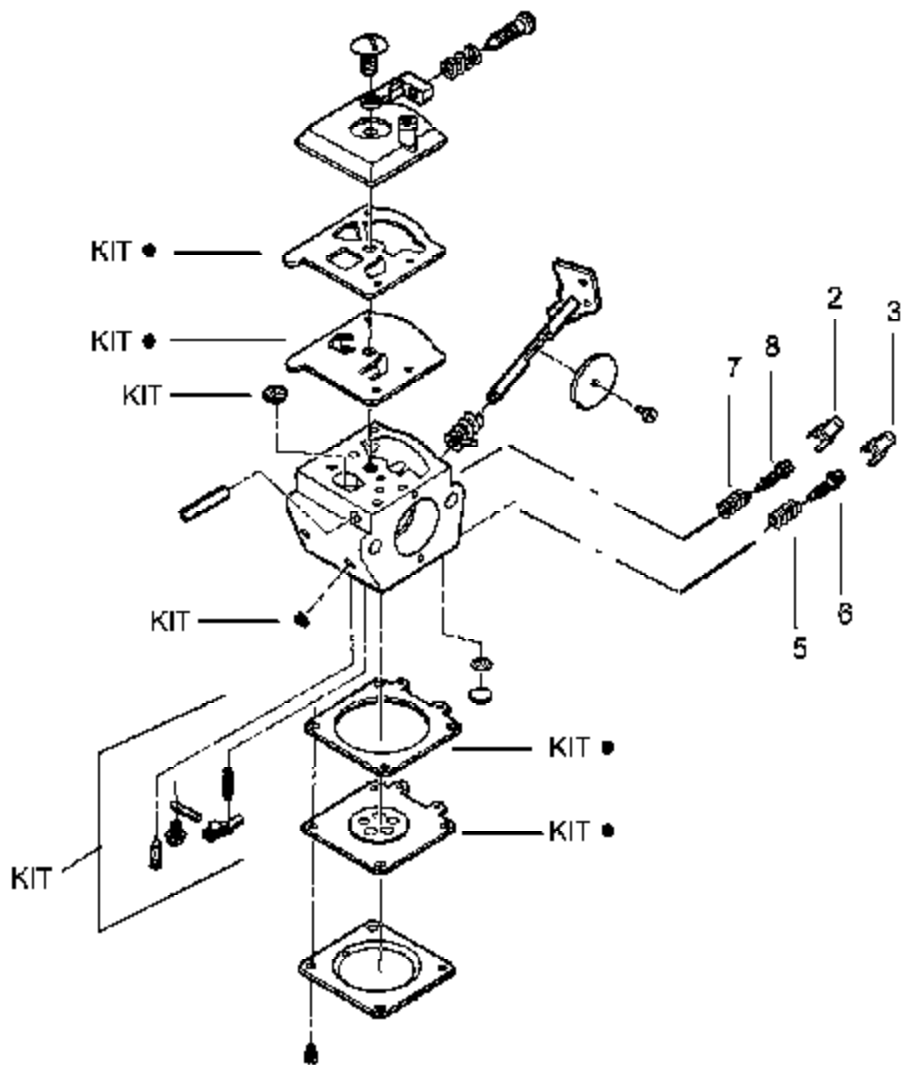

**Carburetor Assembly No. 530069998 (WT-380)**

**TYPE 1-6**

Carb.  
Repair  
Kit

1

Gasket/  
Diaphragm  
Kit

4

Ref #	Part Number	Qty	Description
1	530069829		Carburetor Repair Kit (KIT=Indicates Contents)
2	530038318		Limiter Cap (High-Red)
3	530038317		Limiter Cap (Low-Blue)
4	530069844		Gasket/Diaphragm Kit (DOT=Indicates Contents)
5	530035293		Needle Spring-Low Speed
6	530035433		Needle-Low Speed
7	530035295		Needle Spring-High Speed
8	530035388		Needle-High Speed
530069998	530069998		Carburetor Assembly - WT380

BC2400 Gas Trim Page 1 of 6  
Carburetor Assembly (WT380)

**Kit - Carburetor Assembly No. 530071639 - WT-639**

**Note: No Repair kits are available for this carburetor, please order the complete assembly part number 530-071639 (WT-639)**

---

Ref #	Part Number	Qty	Description
530071639	530071639		Carburetor Assembly - WT-639

---

BC2400 Gas Tripper Type 6  
Carburetor Assembly (WT639)

Ref #	Part Number	Qty	Description
56	530071392		Assy.-Fan Hsg
57	530015810		Screw
58	530015767		Screw
59	530014923		Assy-Clutch Hsg.
60	530015828		Washer-Flat
61	530015886		Screw
62	530015768		Nut
63	530626605		Nut-Clutch
64	530069491		Assy-Clutch
65	530015611		Washer-Clutch
66	530071363		Kit-Engine Gasket (Incl. 7,10,28,46)
67	530016379		Retainer-Tank
68	530014347	BC2400 Gas Turbine Type 6	Assy-Fuel Cap
69	530095646	Engine Assembly Type 6	Assy-Fuel Pickup
70	530069247		Kit-Fuel Line
71	530069216		Kit-Fuel Line
72	530057046		Assy-Fuel Tank