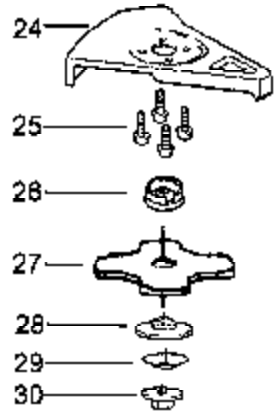

⚠ WARNING
All repairs, adjustments and maintenance not described in the Operator's Manual must be performed by qualified service personnel.