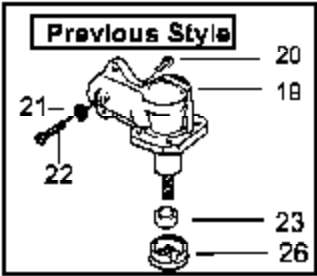

TYPE 1,2,3,4,5