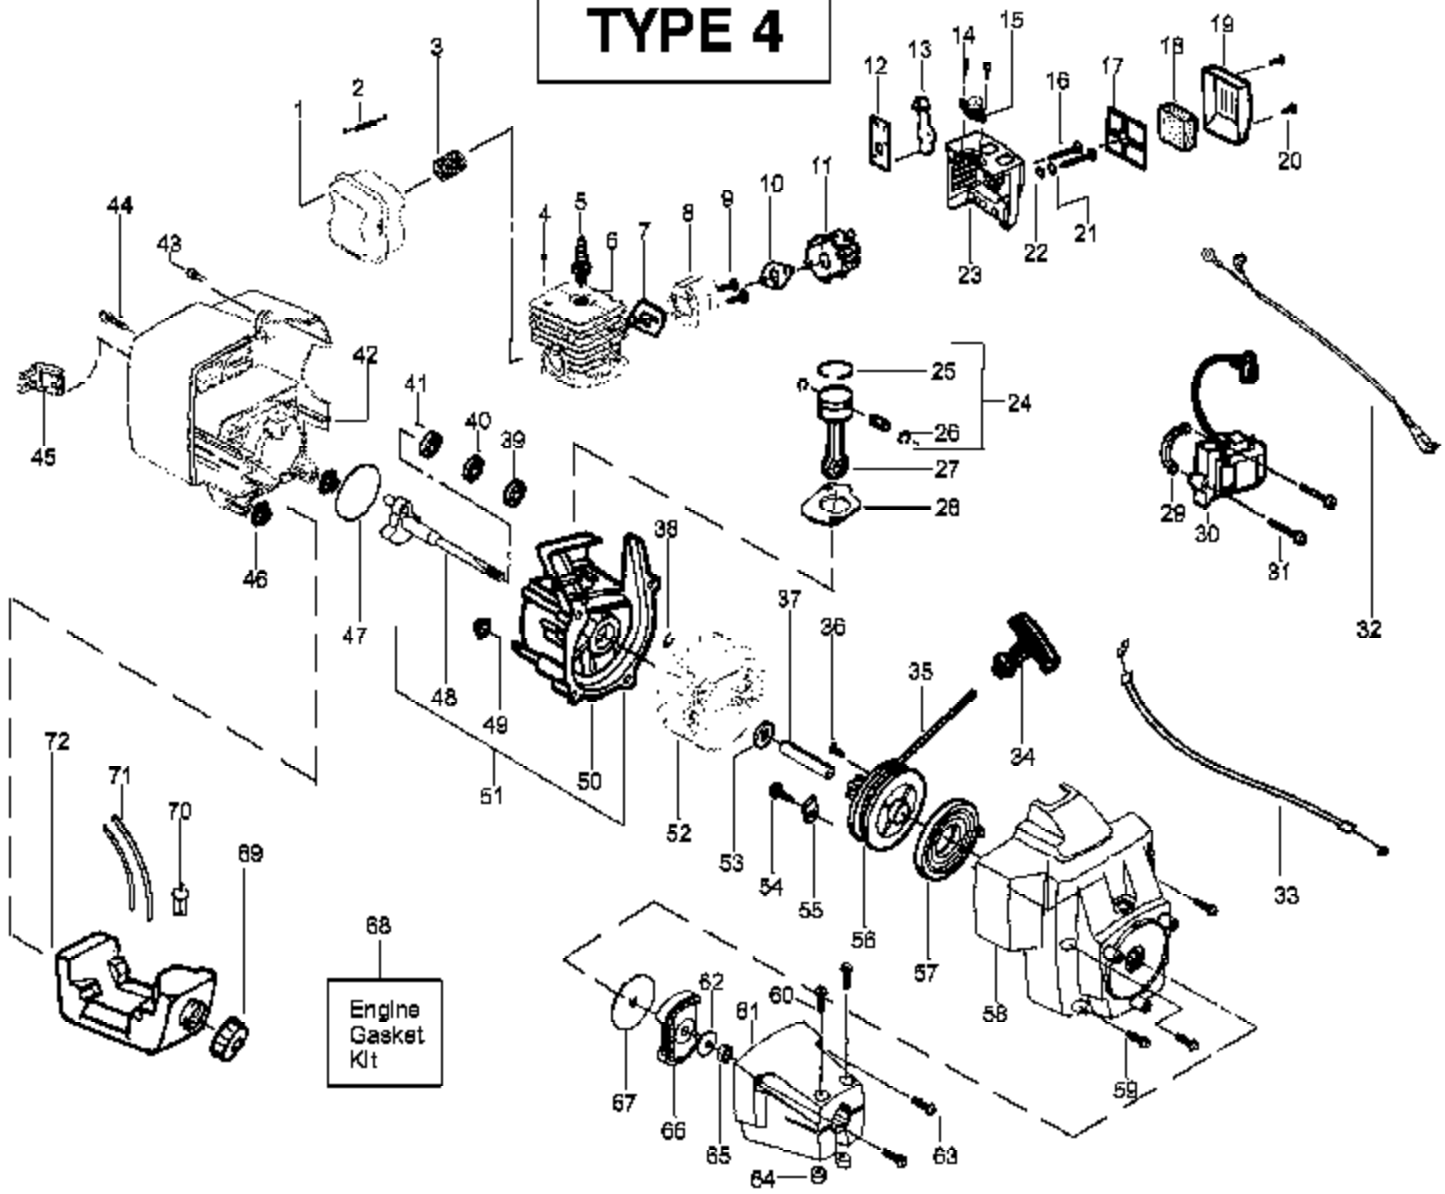

TYPE 4

Ref #	Part Number	Qty	Description
1	530071396		Kit - Muffler (Incl. 2,3)
2	530042088		Spring-Muffler
3	530071391		Kit-Spark Arrestor
4	530015953		Screw-Cylinder
5	952030249		Spark Plug (RCJ-6Y)
6	530071359		Kit - Cylinder
7	530071363		Gasket-Cyl./Carb. (kit)
8	530056404		Adapter-Carb.
9	530016014		Screw
10	530071363		Gasket-Carb. (kit)
11	530069998		Kit - Carb. WT-380 (Incl. Limiter Cap)
12	530037326		Choke Plate Mounting
13	530038102		Shutter-Choke
14	530015780		Screw-Air Purge
15	530038874		Assy-Air Purge
16	530016353		Screw
17	530037413		Plate - Filter Support
18	530037331		Foam-Air Filter
19	530037292		Cover-Air Box
20	530016349		Screw
21	530015852		Spacer-Choke
22	530015254		Washer
23	530037969		Box-Air Filter
24	530071357		Kit - Piston (Incl. 25, 26 & Pin)
25	530055120		Piston Ring
26	530015162		Retainer-Piston Pin
27	530069945		Kit-Connecting Rod Assy
28	530071363		Gasket-Cylinder (kit)
29	530036145		Spacer-Module
30	530039163		Ignition Module
31	530015954		Screw
32	530047278		Assy-Switch Wire
33	530056241		Assy-Throttle Cable
34	530027569		Handle-Starter
35	530069232		Kit - Rope
36	530016080		Screw
37	530037705		Spacer-Flywheel
38	530015941		Retain. Ring-C'shaft
39	530055728		Outer Bearing
40	530071615		Kit-C'case Seal
41	530032125		Inner Bearing
42	530056943		Shroud-Rear
43	530015934		Screw
44	530015810		Screw
45	530054536		Guard-Muffler
46	530036793		Isolator-Shroud
47	530071363		O-Ring-C'case/Shrd (kit)
48	530052344		Assy-Crankshaft
49	530036792		Isolator-Crankcase
50	530012491		Assy-Crankcase (Incl. 39-41)
51	530014906		Assy-C'case & C'shaft (Incl. 38,48,50)
52	530069886		Assy-Flywheel
53	530015149		Washer
54	530015775		Screw
55	530027523		Retainer
56	530069400		Kit-Starter Pull (Incl 36)