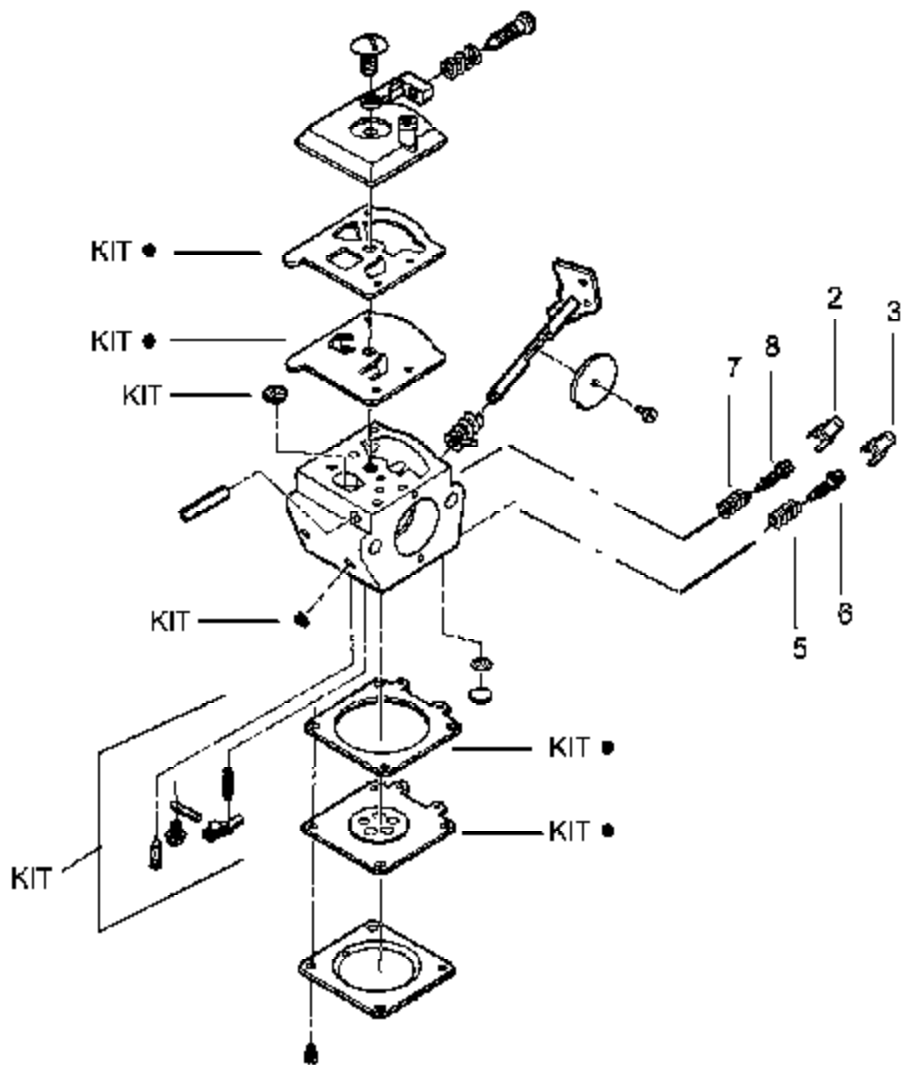

Carburetor Assembly No. 530069998 (WT-380)

TYPE 1-6

Carb.
Repair
Kit

1

Gasket/
Diaphragm
Kit

4

Ref #	Part Number	Qty	Description
1	530069829		Carburetor Repair Kit (KIT=Indicates Contents)
2	530038318		Limiter Cap (High-Red)
3	530038317		Limiter Cap (Low-Blue)
4	530069844		Gasket/Diaphragm Kit (DOT=Indicates Contents)
5	530035293		Needle Spring-Low Speed
6	530035433		Needle-Low Speed
7	530035295		Needle Spring-High Speed
8	530035388		Needle-High Speed
530069998	530069998		Carburetor Assembly - WT380

BC2400 Gas Trim Page 1 of 4
Carburetor Assembly (WT380)

Kit - Carburetor Assembly No. 530071639 - WT-639

Note: No Repair kits are available for this carburetor, please order the complete assembly part number 530-071639 (WT-639)

Ref #	Part Number	Qty	Description
57	530042085		Spring-Starter
58	530071392		Assy.-Fan Hsg
59	530015810		Screw
60	530015767		Screw
61	530014923		Assy-Clutch Hsg.
62	530015828		Washer-Flat
63	530015886		Screw
64	530015768		Nut
65	530626605		Nut-Clutch
66	530069491		Assy-Clutch
67	530015611		Washer-Clutch
68	530071363		Kit-Engine Gasket (Incl. 7,10,28,47)
69	530014347	BC2400 Gas Trip	Assy-Fuel Cap
70	530095646	Engine Assembly	Assy-Fuel Pickup
71	530069599		Kit-Fuel Line
72	530049413		Assy-Fuel Tank