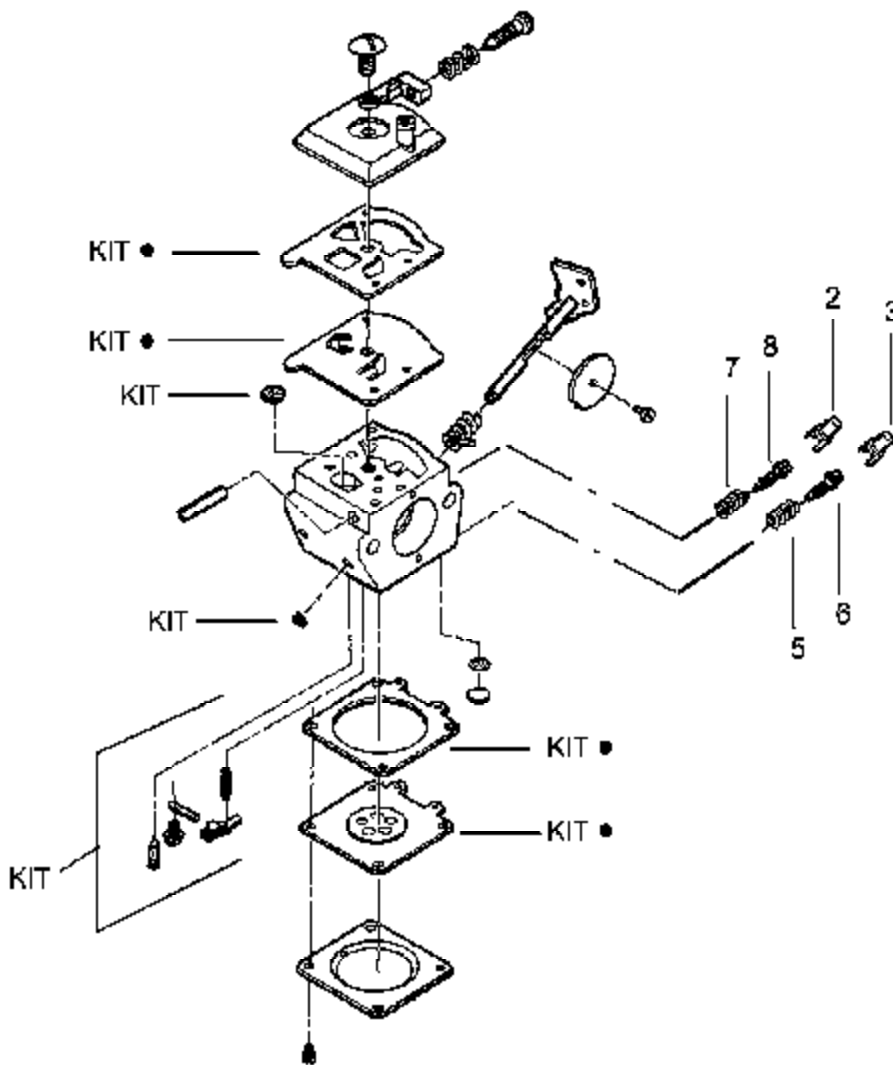

Carburetor Assembly No. 530069998 (WT-380)

TYPE 1-6

Carb.
Repair
Kit

1

Gasket/
Diaphragm
Kit

4

Ref #	Part Number	Qty	Description
1	530069829		Carburetor Repair Kit (KIT=Indicates Contents)
2	530038318		Limiter Cap (High-Red)
3	530038317		Limiter Cap (Low-Blue)
4	530069844		Gasket/Diaphragm Kit (DOT=Indicates Contents)
5	530035293		Needle Spring-Low Speed
6	530035433		Needle-Low Speed
7	530035295		Needle Spring-High Speed
8	530035388		Needle-High Speed
530069998	530069998		Carburetor Assembly - WT380

BC2400 Gas Trim Page 1 of 3
Carburetor Assembly (WT380)

Kit - Carburetor Assembly No. 530071639 - WT-639

Note: No Repair kits are available for this carburetor, please order the complete assembly part number 530-071639 (WT-639)

BC2400 Gas Turbine Type 3
Engine Assembly Type 3

Ref #	Part Number	Qty	Description
57	530069400		Kit-Starter Pull (Incl 36)
58	530042085		Spring-Starter
59	530071392		Assy.-Fan Hsg
60	530015810		Screw
61	530015767		Screw
62	530014923		Assy-Clutch Hsg.
63	530015828		Washer-Flat
64	530015886		Screw
65	530015768		Nut
66	530626605		Nut-Clutch
67	530069491		Assy-Clutch
68	530015611		Washer-Clutch
69	530071363	BC2400 Gas Trim Parts Tool Kit	Kit-Engine Gasket (Incl. 7,10,28,48)
70	530014347	Engine Assembly Type 3	Assy-Fuel Cap
71	530095646		Assy-Fuel Pickup
72	530069599		Kit-Fuel Line
73	530049299		Assy-Fuel Tank