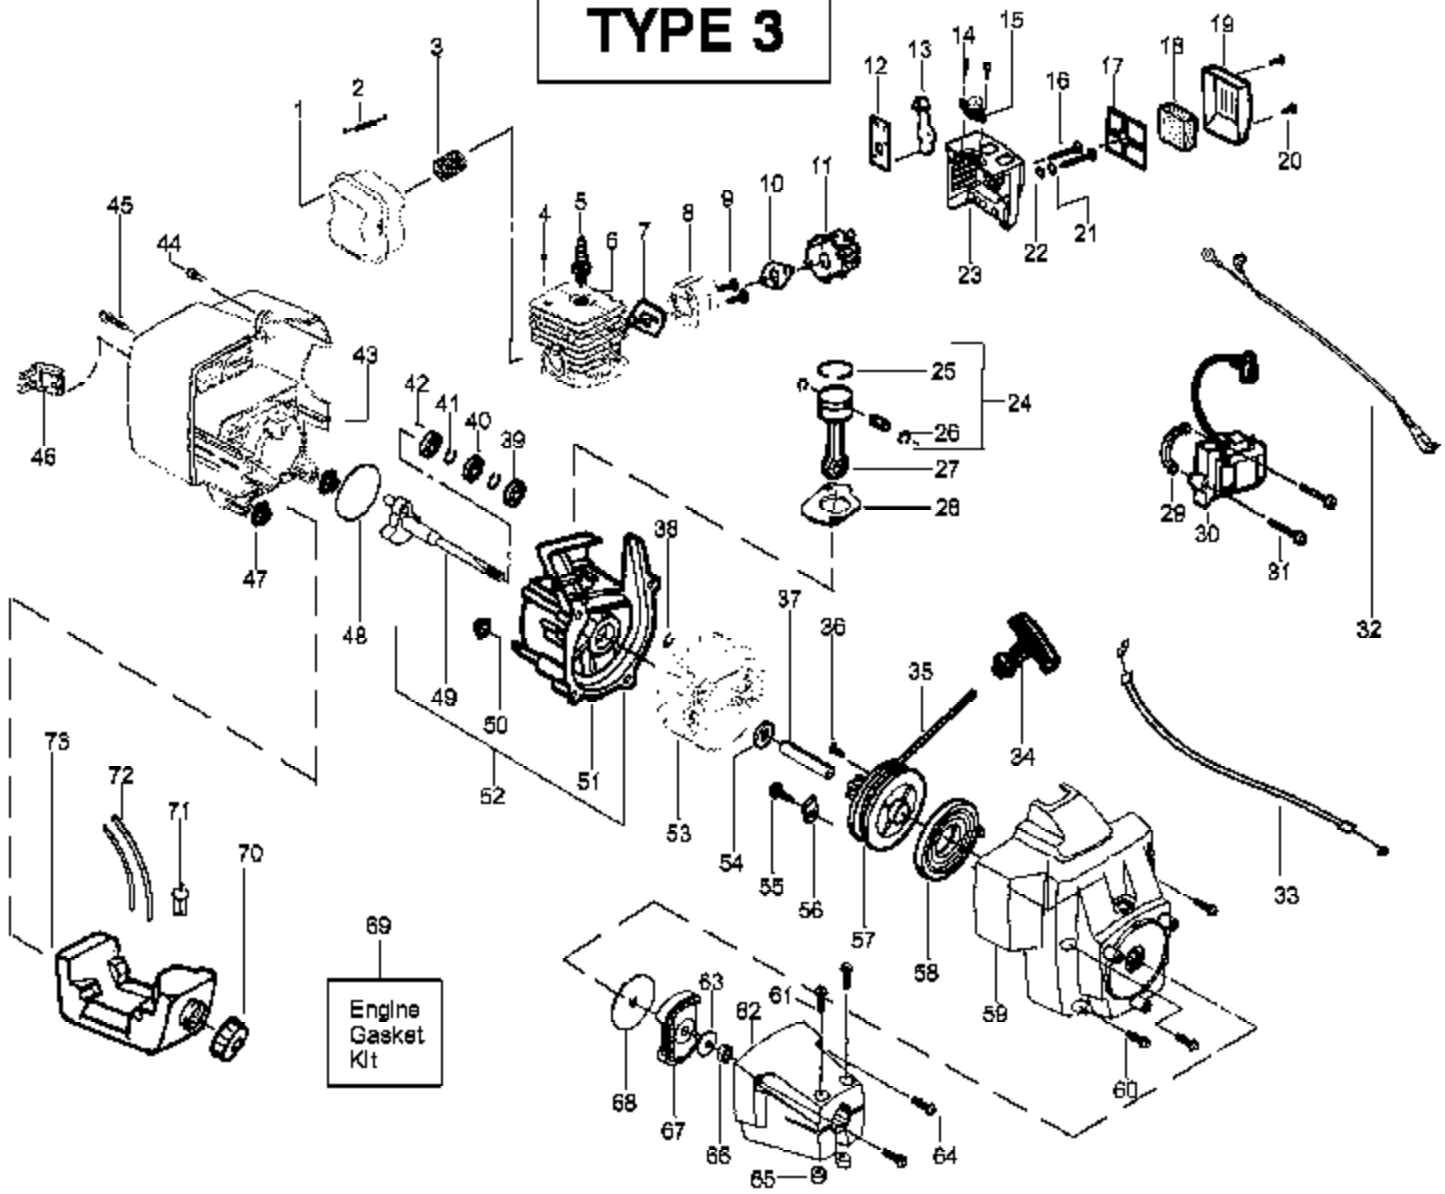

TYPE 3

Ref #	Part Number	Qty	Description
1	530071396		Kit - Muffler (Incl. 2,3)
2	530042088		Spring-Muffler
3	530071391		Kit-Spark Arrestor
4	530015953		Screw-Cylinder
5	952030249		Spark Plug (RCJ-6Y)
6	530071359		Kit - Cylinder
7	530071363		Gasket-Cyl./Carb. (kit)
8	530055535		Adapter-Carb.
9	530016014		Screw
10	530071363		Gasket-Carb. (kit)
11	530069998		Kit - Carb. WT-380 (Incl. Limiter Cap)
12	530037326		Choke Plate Mounting
13	530038102		Shutter-Choke
14	530015780		Screw-Air Purge
15	530038874		Assy-Air Purge
16	530016353		Screw
17	530037413		Plate - Filter Support
18	530037331		Foam-Air Filter
19	530037292		Cover-Air Box
20	530015957		Screw
21	530015852		Spacer-Choke
22	530015254		Washer
23	530037969		Box-Air Filter
24	530071357		Kit - Piston (Incl. 25, 26 & Pin)
25	530055120		Piston Ring
26	530015162		Retainer-Piston Pin
27	530069945		Kit-Connecting Rod Assy.
28	530071363		Gasket-Cylinder (kit)
29	530036145		Spacer-Module
30	530039163		Ignition Module
31	530015954		Screw
32	530047278		Assy-Switch Wire
33	530056241		Assy-Throttle Cable
34	530027569		Handle-Starter
35	530069232		Kit - Rope
36	530016080		Screw
37	530037705		Spacer-Flywheel
38	530015941		Retain. Ring-C'shaft
39	530032124		Outer Bearing
40	530019179		C'case Seal
41	530015945		Retainer Ring-C'case
42	530032125		Inner Bearing
43	530049233		Shroud-Rear
44	530015934		Screw
45	530015810		Screw
46	530054536		Guard-Muffler
47	530036793		Isolator-Shroud
48	530071363		O-Ring-C'case/Shrd (kit)
49	530014864		Assy-Crankshaft
50	530036792		Isolator-Crankcase
51	530012462		Assy-Crankcase (Incl. 39-42)
52	530014906		Assy-C'case & C'shaft (Incl. 38,49,51)
53	530069886		Assy-Flywheel
54	530015149		Washer
55	530015775		Screw
56	530027523		Retainer

BC2400 Gas Turbine Type 3
Engine Assembly Type 3