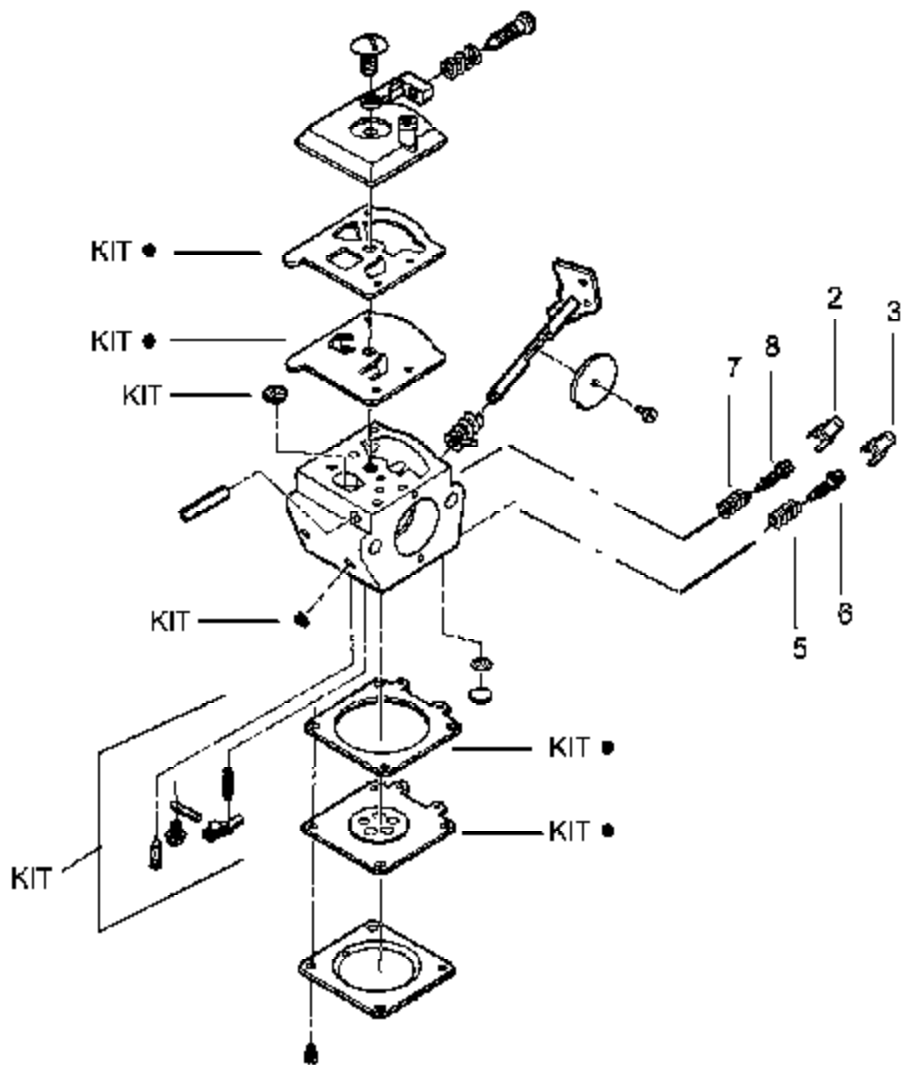

Carburetor Assembly No. 530069998 (WT-380)

TYPE 1-6

Carb.
Repair
Kit

1

Gasket/
Diaphragm
Kit

4

Ref #	Part Number	Qty	Description
1	530069829		Carburetor Repair Kit (KIT=Indicates Contents)
2	530038318		Limiter Cap (High-Red)
3	530038317		Limiter Cap (Low-Blue)
4	530069844		Gasket/Diaphragm Kit (DOT=Indicates Contents)
5	530035293		Needle Spring-Low Speed
6	530035433		Needle-Low Speed
7	530035295		Needle Spring-High Speed
8	530035388		Needle-High Speed
530069998	530069998		Carburetor Assembly - WT380

BC2400 Gas Trim Page 2 of 2
Carburetor Assembly (WT380)

Kit - Carburetor Assembly No. 530071639 - WT-639

Note: No Repair kits are available for this carburetor, please order the complete assembly part number 530-071639 (WT-639)