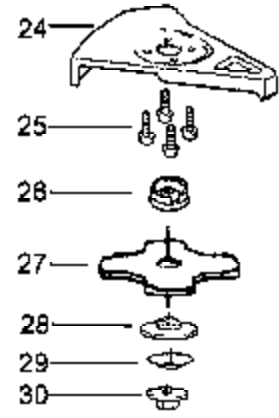

⚠ WARNING
All repairs, adjustments and maintenance not described in the Operator's Manual must be performed by qualified service personnel.