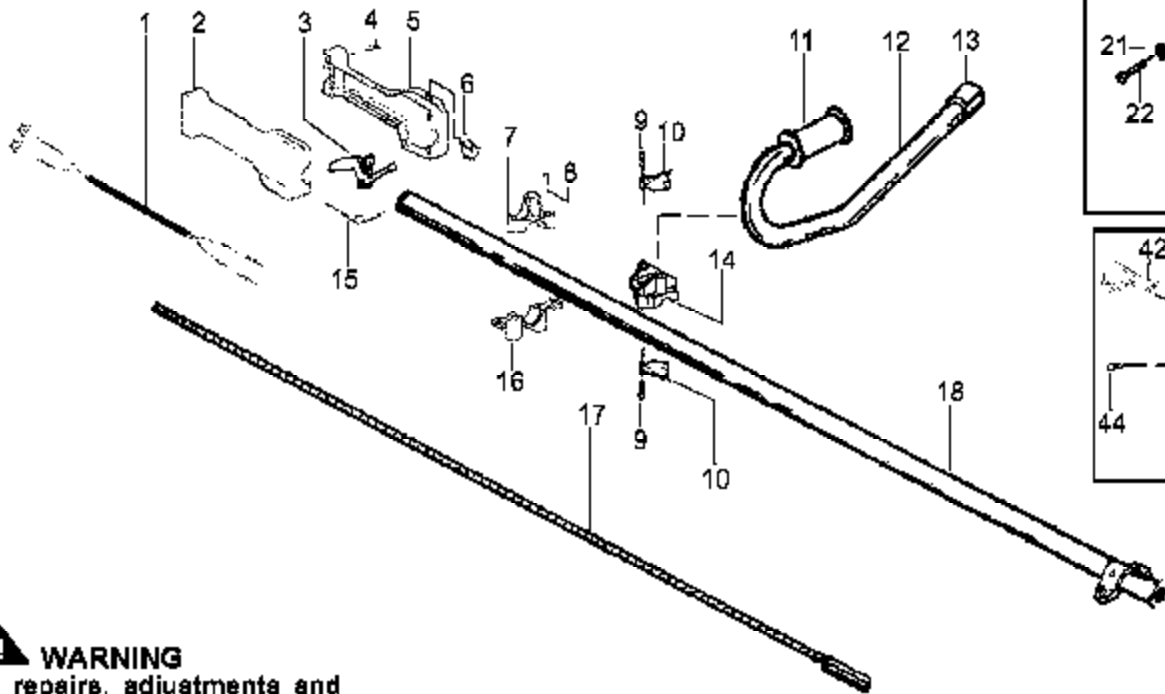

TYPE 1,2,3,4,5