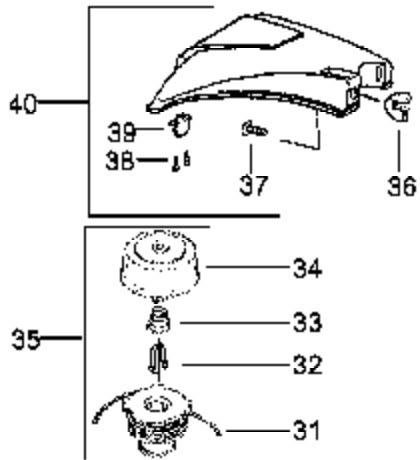

⚠ WARNING
All repairs, adjustments and maintenance not described in the Operator's Manual must be performed by qualified service personnel.