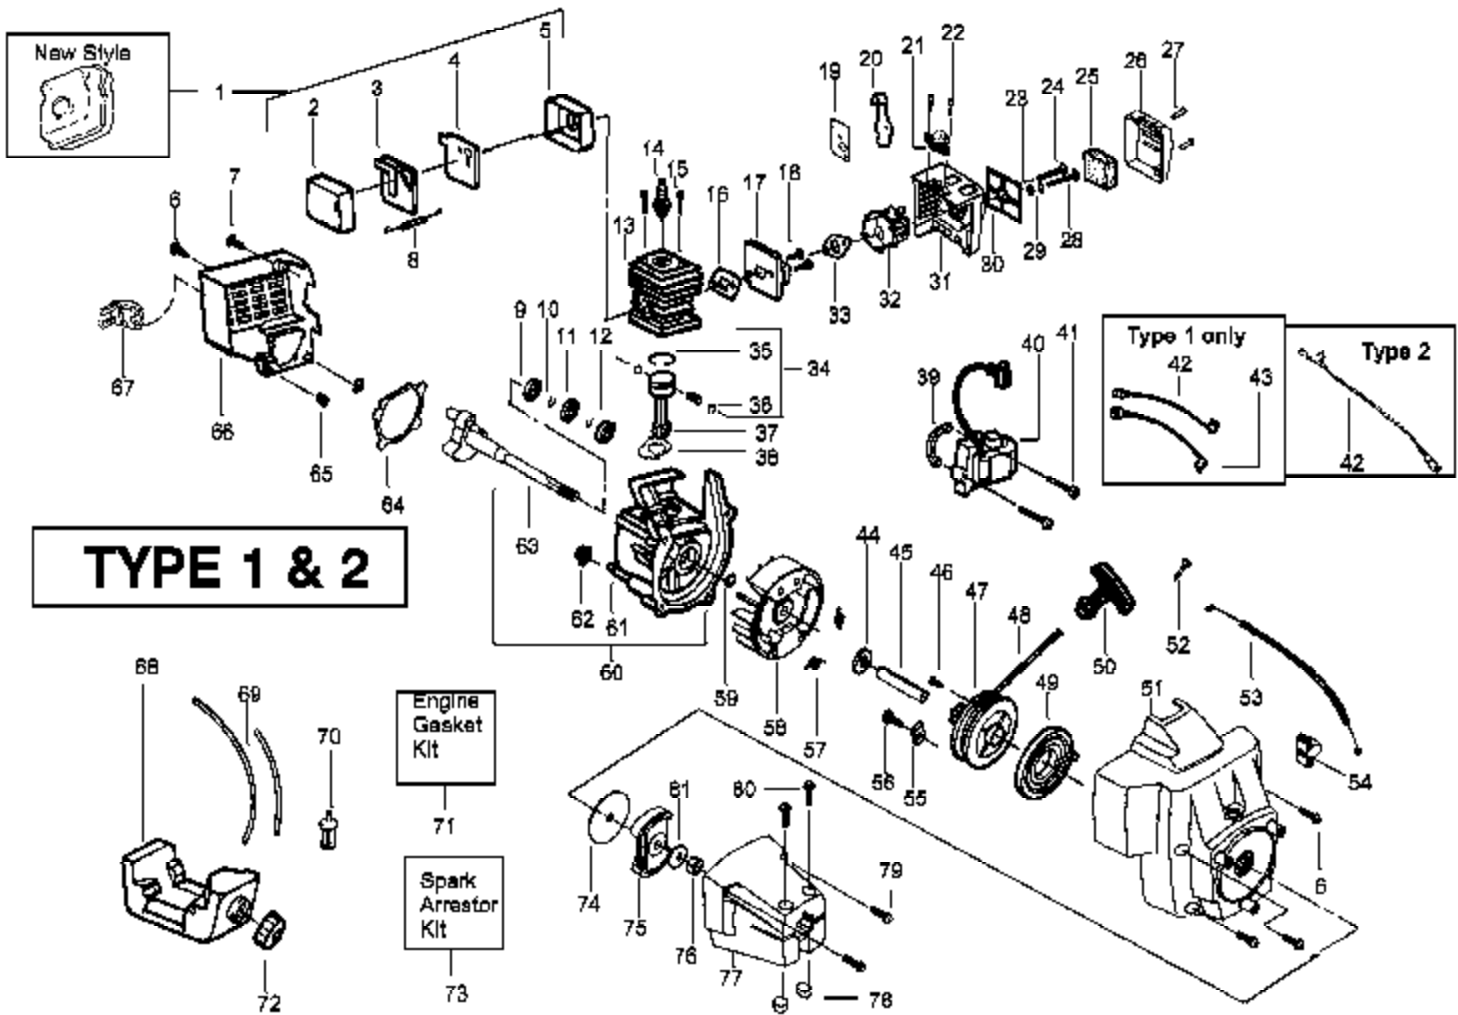

Ref #	Part Number	Qty	Description
1	530069989		Kit-Muffler Old Style (Incls. 2-5,8)
1	530071390		Kit-Muffler New Style (Incl. 8)
2	530036577		Muffler Cover
3	530053500		Muffler Baffle-Exit
4	530053499		Muffler Baffle-First
5	530036578		Muffler Body
6	530015810		Screw
7	530015934		Screw
8	530016197		Muffler Spring Old Style
8	530042088		Muffler Spring New Style
9	530032125		Inner Bearing
10	530015945		Retaining Ring-C'case
11	530019179		C'case Seal
12	530032124		Outer Bearing
13	530069757		Cylinder Kit
14	952030201		Spark Plug (RCJ-8Y)
15	530015953		Screw
16	530019243		Gasket-Cyl/Carb Adpt
17	530071250		Kit-Carb. Adaptor
18	530016014		Screw
19	530037326		Choke Plate
20	530038102		Choke Shutter
21	530038874		Assy-Purge Bulb
22	530015780		Screw
23	530015254		Washer
24	530015849		Screw
25	530037331		Air Filter Foam
26	530037292		Air Filter Cover
27	530015957		Screw
28	530015887		Screw
29	530015852		Choke Spacer
30	53007413		Filter Plate
31	530037969		Air Box
32	530069998		Assy-Carburetor (Incls. Limiter Caps)
33	530035421		Gasket-Carburetor
34	530069987		Kit-Piston (Incl. 35,36 & Pin)
35	530012472		Ring-Piston
36	530015162		Piston Pin Retainer
37	530069615		assy-Connecting Rod
38	530019223		Gasket-Cylinder
39	530036145		Spacer-Ign. Module
40	530039163		Ignition Module
41	530015954		Screw
42	530014663		Assy-Lead Wire Old Style (type 1)
42	530047278		Assy-Lead Wire New Style (type 2)
43	530014662		Assy-Ground Wire Old Style (type 1 only)
44	530015149		Washer
45	530037705		Spacer-Flywheel
46	530016080		Screw
47	530069400		Starter Pulley
48	530069232		Rope Kit
49	530042085		Spring-Starter
50	530027569		Handle-Starter
51	530049857		Fan Housing Old Style (type 1)
51	530071392		Fan Housing New Style (type 2)
52	530015814		Screw