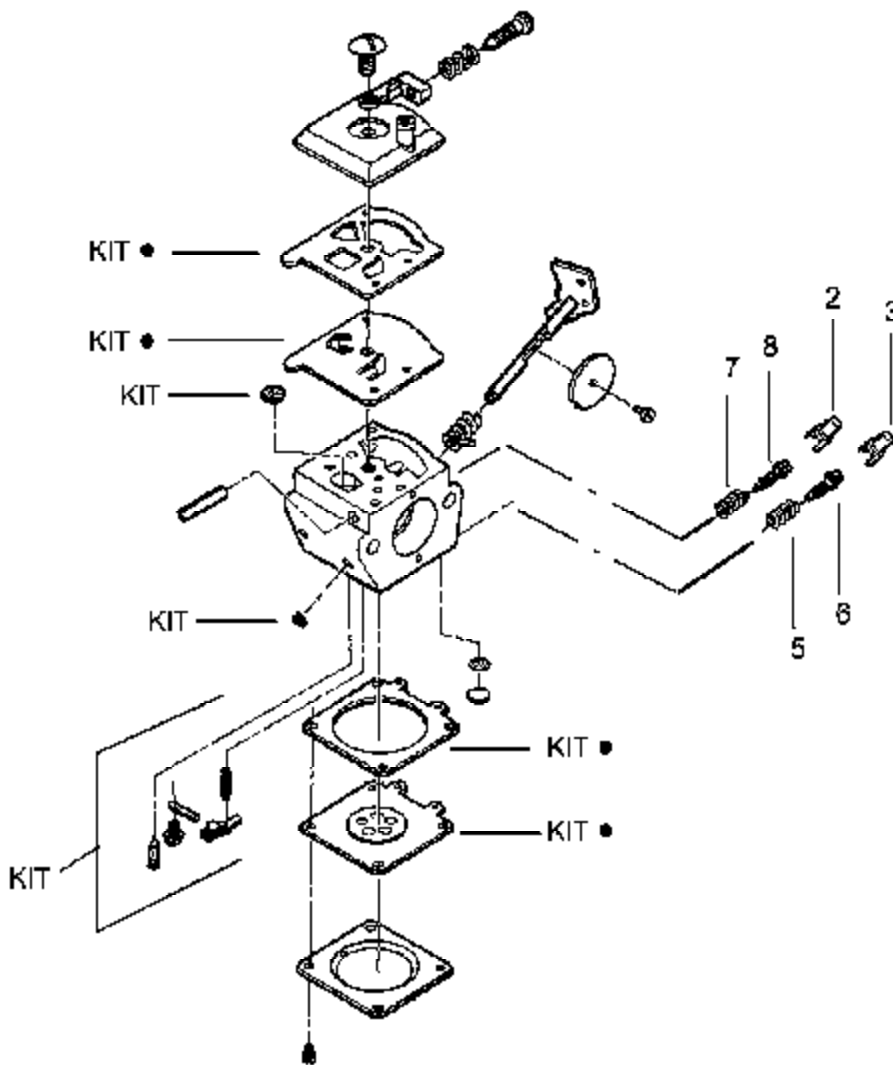

**Carburetor Assembly No. 530069998 (WT-380)**

**TYPE 1-6**

Carb.  
Repair  
Kit

1

Gasket/  
Diaphragm  
Kit

4

Ref #	Part Number	Qty	Description
1	530069829		Carburetor Repair Kit (KIT=Indicates Contents)
2	530038318		Limiter Cap (High-Red)
3	530038317		Limiter Cap (Low-Blue)
4	530069844		Gasket/Diaphragm Kit (DOT=Indicates Contents)
5	530035293		Needle Spring-Low Speed
6	530035433		Needle-Low Speed
7	530035295		Needle Spring-High Speed
8	530035388		Needle-High Speed
530069998	530069998		Carburetor Assembly - WT380

BC2400 Gas Trim Page 1 of 1  
Carburetor Assembly (WT380)

**Kit - Carburetor Assembly No. 530071639 - WT-639**

**Note: No Repair kits are available for this carburetor, please order the complete assembly part number 530-071639 (WT-639)**