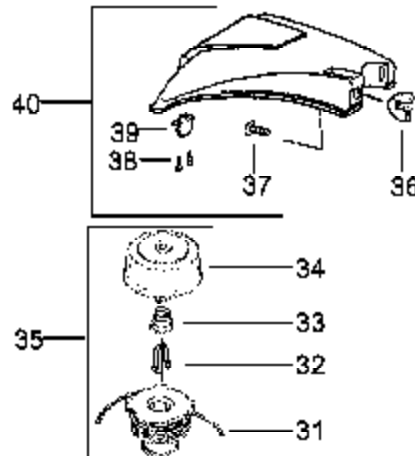

⚠ WARNING
All repairs, adjustments and maintenance not described in the Operator's Manual must be performed by qualified service personnel.