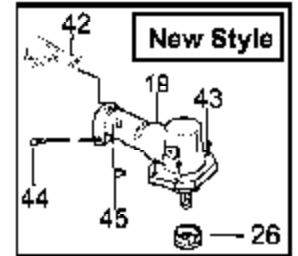

TYPE 1,2,3,4,5