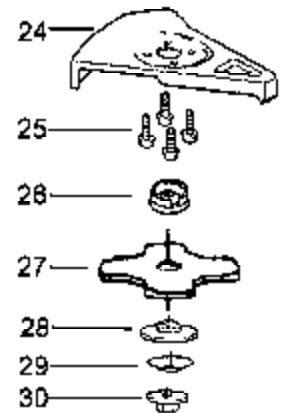

⚠ WARNING
All repairs, adjustments and maintenance not described in the Operator's Manual must be performed by qualified service personnel.