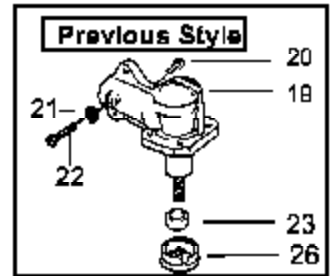

TYPE 1,2,3,4,5