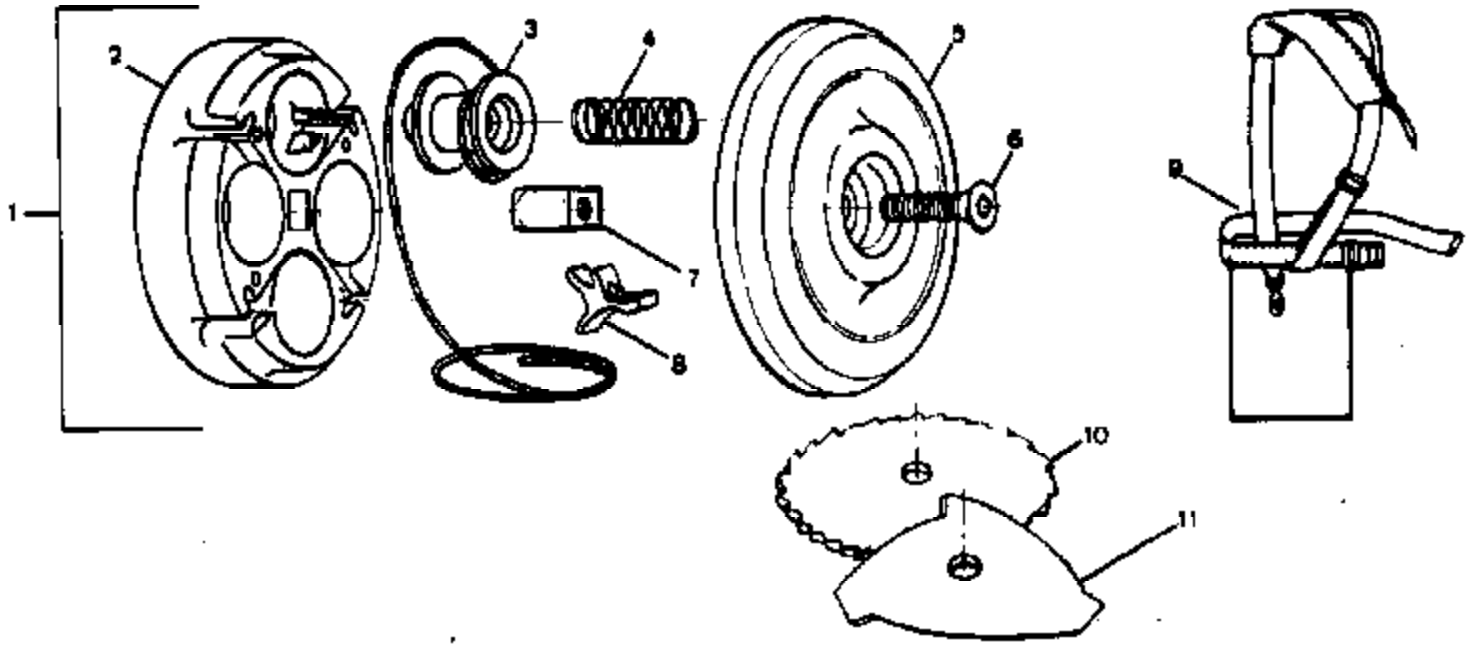

**All Models**

Ref #	Part Number	Qty	Description
1	530092809	1	Head Assembly
2	530092802	1	Hub
3	952701510	4	Spool w/Line
4	530092805	4	Spring, Spool Retainer
5	530092806	1	Lower Cover
6	530092808	1	Socket Head Cap Screw 3/8 NC x 1-1/4
7	530092803	1	Arbor Post
8	530092807	4	Retainer, Line
9	530092779	1	Shoulder Strap
10	952701598	1	10" Brush Blade (Optional)
11		1	TriKut Weed Blade (Optional)
11	952701527		8" -Model 670
11	952701509	670 Gas Trimmer	Models 650, 657