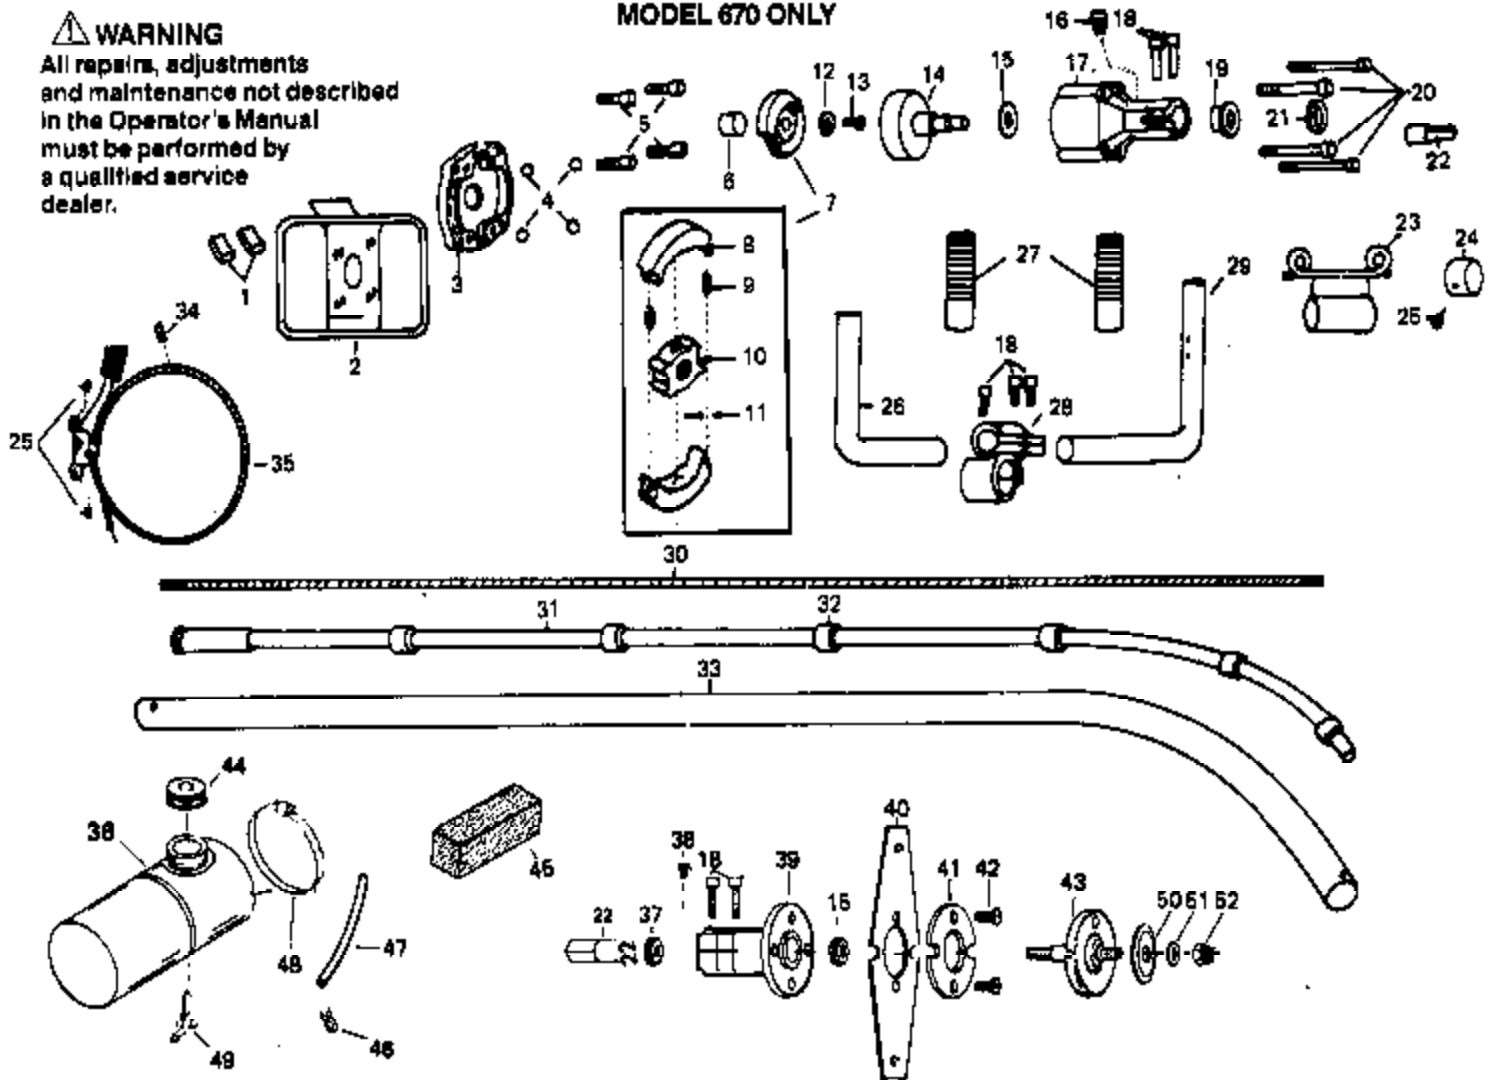

WARNING

All repairs, adjustments and maintenance not described in the Operator's Manual must be performed by a qualified service dealer.

MODEL 670 ONLY

Ref #	Part Number	Qty	Description
1		1	Fuel Tank Cushion
2	110092835		GASKET-DIAPHRAGM KAAZ #
	530092835	1	Motor Leg Assembly
3	530092836	1	Motor Adaptor Plate
4	530091458	4	Lock Washer
5	530092833	4	Screw
6	530092758	1	Clutch Spacer
7	530092759	1	Clutch Assembly (Incl. #8, 9, 10 & 11)
8	530093131	2	Clutch Shoe Assembly
9	530092762	2	Clutch Spring
10	530092763	1	Clutch Hub
11	530092764	1	Woodruff Key
12	530091458	1	Lock Washer
13	530092766	1	Screw
14	530092837	1	Clutch Drum Assembly
15	530092769	2	Ball Bearing, Lower
16	530092833	1	Screw
17	530092838	1	Clutch Housing w/Bearing & Bushing
18	530092839	7	Screw
19	530092841	1	Clutch Bushing
20	530092842	4	Screw
21	530092773	1	Drive Shaft Washer
22	530092774	2	End Coupling
23		1	Swivel Assembly
24		1	Swivel Keeper
25	530092787	3	Screw
26	530092845	1	Handle Bar (left)
27	530092846	2	Handle Grip
28	530092847	1	Handle Bar Clamp
29		1	Handle Bar (right)
30	530092776	1	Flexible Drive Shaft
31	530092849	1	Drive Shaft Housing
32	530092851	6	Neoprine Guide
33	530092852	1	Drive Shaft Housing
34	530092853	1	Throttle Control Clip
35	530092789	1	Throttle Control Complete
36	530092862	1	Tank, Fuel
37	110092854		GASKET KAAZ #
	530092854	1	Upper Bearing
38	530092833	1	Screw
39	530092855	1	Lower Housing
40	530092856	1	Blade Guard
41	530092857	1	Filler Plate
42	530092858	2	Screw
43	530092859	1	Weed Deflector Cup
44	530092746	1	Cap, Fuel Tank
45	530092863	1	Baffle, Fuel Tank
46	530092752	1	Clip, Fuel
47	530092864	1	Hose, Fuel
48		1	Strap, Fuel Tank
49	530092866	1	Fitting, Fuel
50	530093137	1	Washer, Lower Arbor
51	530093153	1	Washer
52	530093139	1	Nut, Hex - 7/16 - 20

670 Gas Trimmer Page 4 of 4
DRIVE SHAFT & CUTTING F