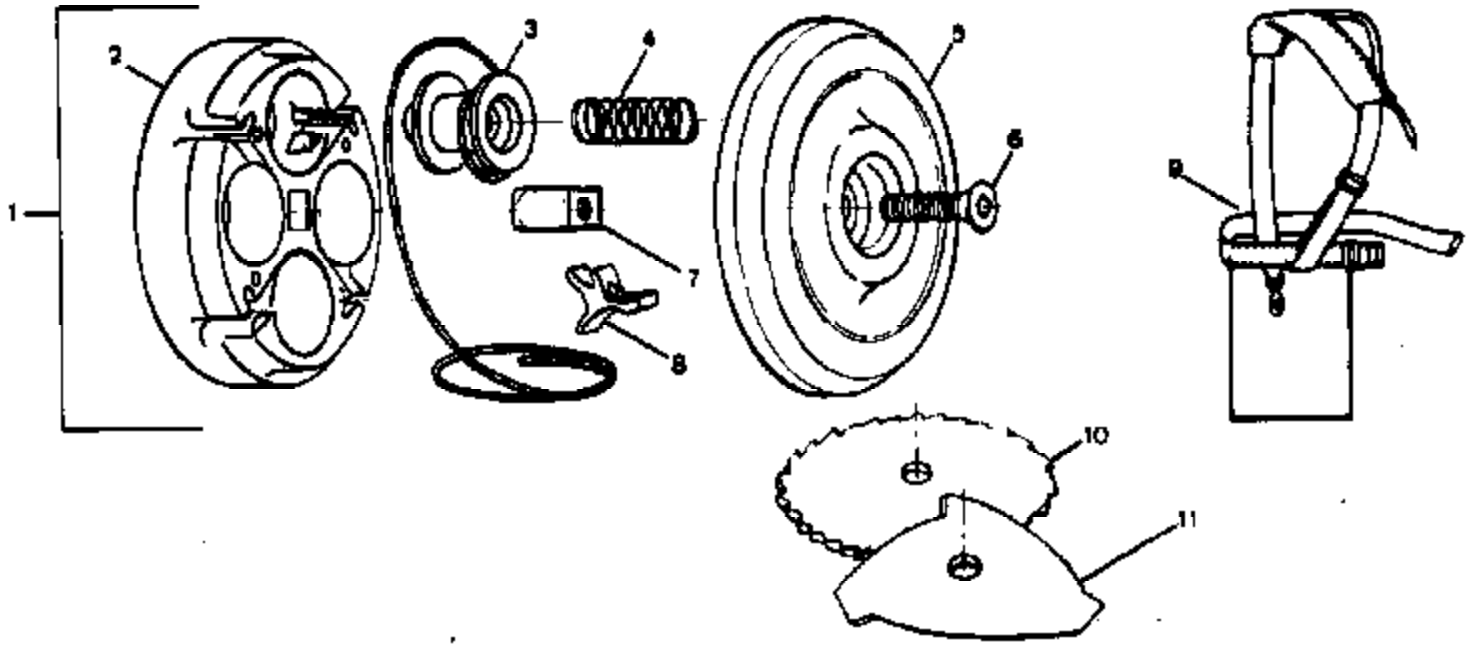

All Models

Ref #	Part Number	Qty	Description
1	530092809	1	Head Assembly
2	530092802	1	Hub
3	952701510	4	Spool w/Line
4	530092805	4	Spring, Spool Retainer
5	530092806	1	Lower Cover
6	530092808	1	Socket Head Cap Screw 3/8 NC x 1-1/4
7	530092803	1	Arbor Post
8	530092807	4	Retainer, Line
9	530092779	1	Shoulder Strap
10	952701598	1	10" Brush Blade (Optional)
11		1	TriKut Weed Blade (Optional)
11	952701527		8" -Model 670
11	952701509		CUTTING HEAD ASSEMBLY