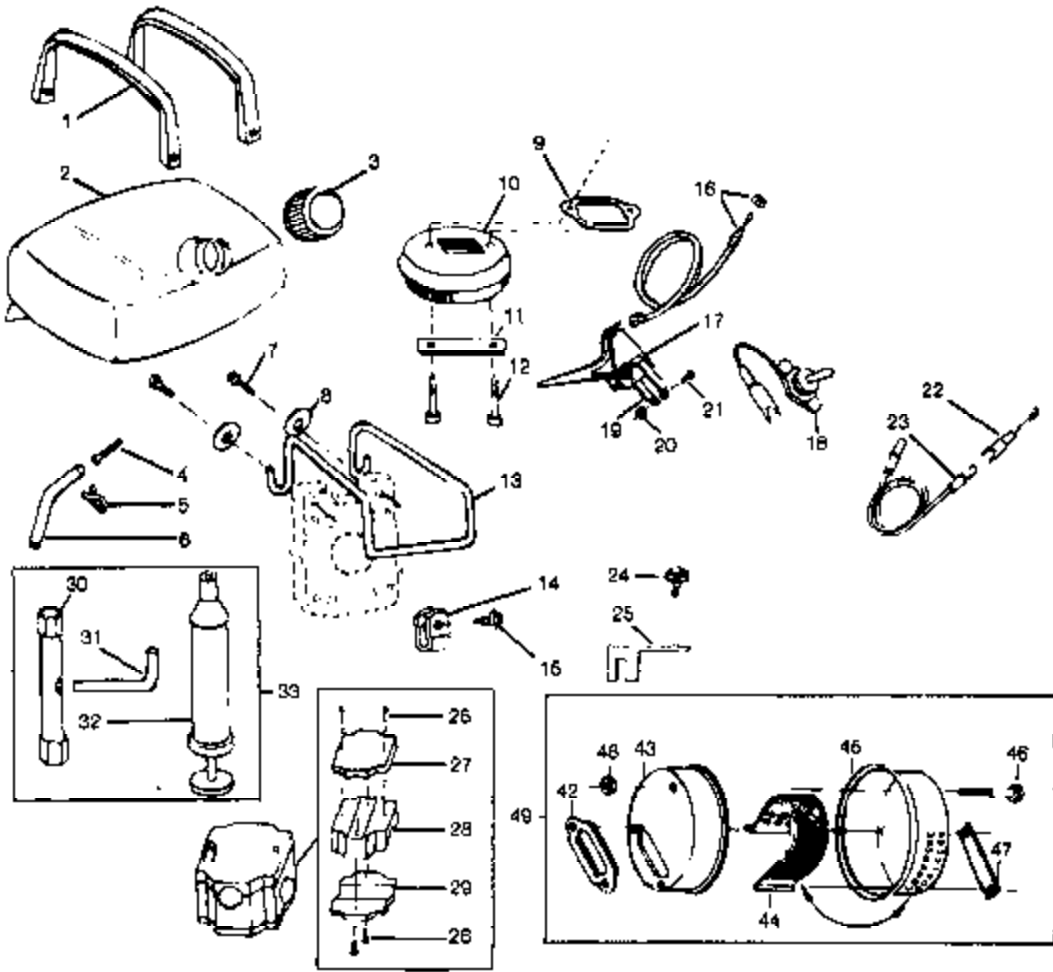

MODEL 657 ONLY