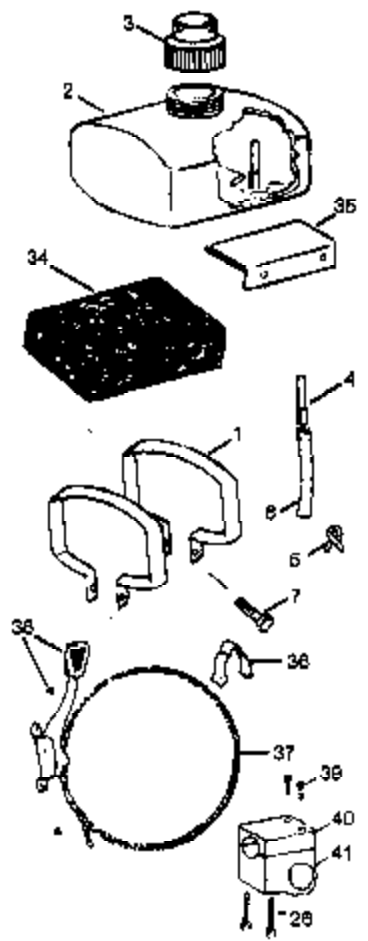

MODEL 650 ONLY