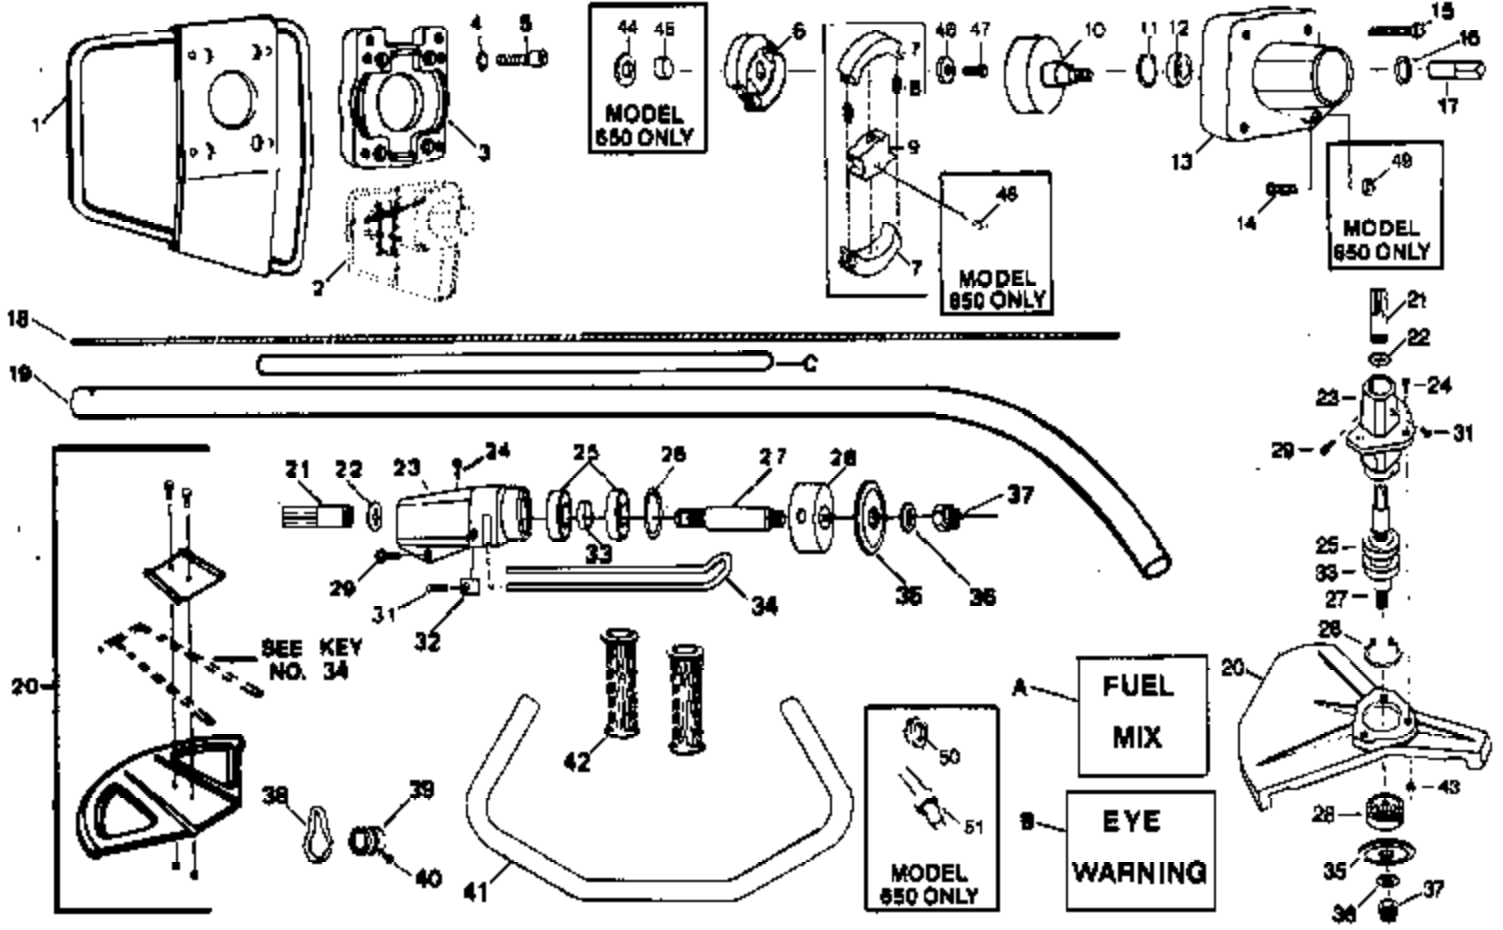

MODEL 850/867 ONLY

Ref #	Part Number	Qty	Description
1	530092741	1	Motor Leg
2	530092742	1	Muffler Guard
3	530092743	1	Plate Adaptor Engine
4	530091458	4	Washer, Lock 9/16" O.D. 5/16" I.D.
5	530092745	4	Screw, Socket Hd. #5/16 - 18 x 3/4"
6		2	Clutch Assembly
6	530092816		Model 657
6	530092759		Model 650
7	530093131	2	Shoe, Clutch
8	530092762	2	Spring, Clutch, Yellow
9		1	Rotor Hub, w/Integral Keepers
9	530092817		Model 657
9	530092763		Model 650
10	530092767	1	DRIVE SHAFT & CUTTING F
11	530092768	1	Drum & Arbor
11	530092768	1	Retaining Ring
12	530092769	1	Bearing
13	530092771	1	Housing, Clutch w/Bearing/Get. Ring
14		4	Screw, Allen Hd #5/16 x 1"
14	530092794		Model 657
14	530092772		Model 650
15	530092775	4	Screw, Hex Hd #1/4 - 20 x 2"
16	530092773	1	Washer, Drive Shaft, Upper & Lower
17	530092774	1	Coupling Squared
18		1	Flexible Drive Shaft
18	530092776		Previous Style
18	530094500		Current Style
19		1	Drive Shaft Housing
19	530092778		Previous Style
19	530094501		Current Style
20		1	Shield Kit
20	530092937		Previous Style (#34 not included)
20	530094504		Current Style
21	530092774	1	Coupling Squared
22	530092773	1	Washer, Upper & Lower Drive Shaft
23		1	Lower Housing (Incl.#21, 22, 25, 26, 27 & 33)
23	530092793		Previous Style
23	530094503		Current Style
24		1	Screw
24	530092787		Previous Style
24	530094505		Current Style
25	530092769	2	Bearing, Ball
26	530092768	1	Retaining Ring
27	530092799	1	Arbor Shaft
28	530092801	1	Cup Washer, Arbor, Keyed
29	530092794	1	Screw, Soc. Hd. #5/16 - 18 x 1"
31	530092795	2	Screw #1/4 - 20 x 1/2"
32	530092796	2	Washer - Previous Style
33	530092798	1	Spacer
34	530092797	1	Lower Head Support Brace - Previous Style
35	530093137	1	Washer, Lower Arbor
36		1	Washer
36	530093153		Previous Style
36	530092773		Current Style
37	530093139	1	Nut, Hex #7/16 - 20
38	110092781		GASKET-GARBURETOR KAAZ #
	530092781	1	Swivel Hook Wire