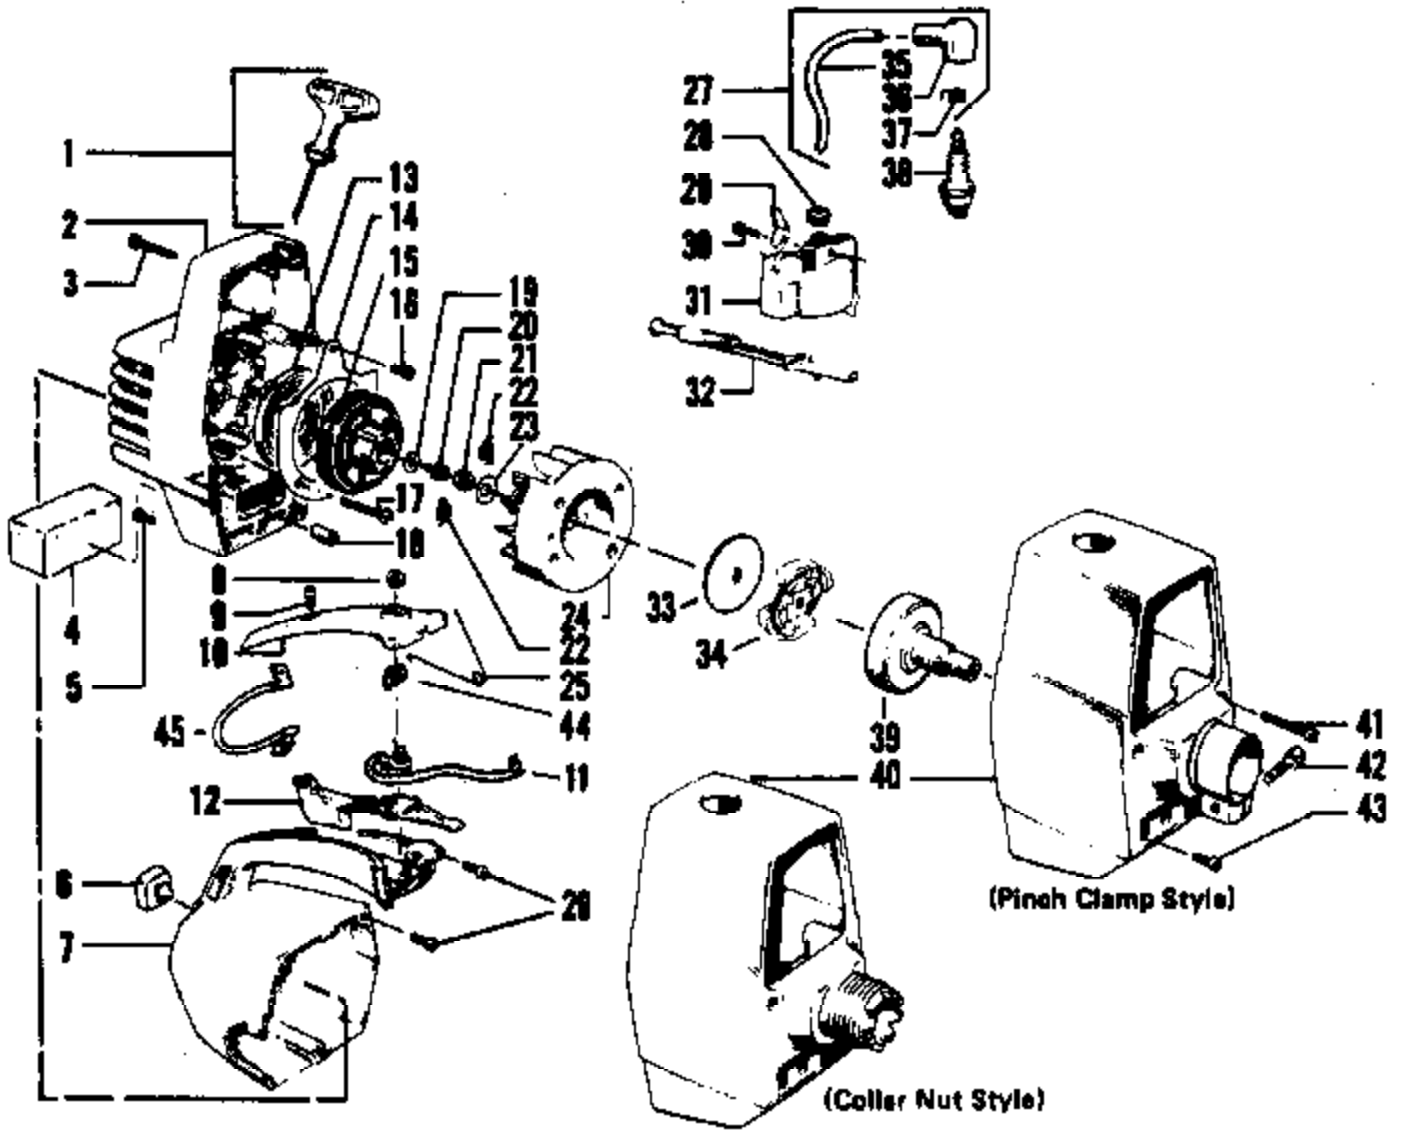

Ref #	Part Number	Qty	Description
1		1	Rope & Handle, Starter See Service Ref. 4,7
2	530069178	1	Fan Housing Kit (Incl. 14, 16, 17, 18)
3	530015376	2	Screw - #10-24 x 1-1/2" - Fil. Hd.- Fan Housing Top
4	530024371	1	Air Filter
5	530015168	2	Screw - #10 - 24 x 5/8" - Fil. Hd.- Fan Housing Bottom
6	530024436	1	Bumper - Fuel Tank Housing
7	530024656	1	Handle and Fuel Tank Housing
8	530023575	1	Nut - Grounding Switch
9	530015247	1	Screw - #8 - 16 x 3/4" - Pan Hd. - Handle Cover
10	530024665	1	Handle Cover
11	530069182	1	Kit Grounding Switch (Incl. #8, 29, 44, 45)
12	530024365	1	Trigger - Throttle
13		1	2620 Gas Trimmer Page 9 of 9 Starter Recoil Spring - See Service Ref. 4
14	530026035	1	STARTER & SHROUDS Air Baffle
15		1	Starter Pulley (Inc. 19) See Service Ref. 4
16	530015373	2	Screw - #10 - 24 x 1/4" - Fil. Hd. Air Baffle
17	530015305	1	Screw - #10 - 24 x 1-3/16" Fil. Hd.
18	530026122	1	Spacer
19	530015123	1	Washer - #10 - Starter Pulley Screw
20	530015036	1	Screw - #10 - 24 x 1/2" - Starter Pulley
21	530626605	1	Nut - Flywheel
22	530042059	2	Spring - Starter Dog
23	530015127	1	Washer - Flywheel
24	530039114	1	Flywheel Assembly (Incl. # 22)
25	530024461	1	Spring - Trigger
26	530015367	5	Screw - #10 - 14 x 3/4" - Fan Housing to Handle and Fuel Tank
27	502039103	1	High Tension Lead Assembly (Inc. 35,36,37)
28	530024435	1	Grommet - Plug Wire
29	530025995	1	Electrical Tab - 45ø
30	530015128	2	Screw - #8 - 32 x 3/4" - Fil. Hd. - Ignition Module
31	530069181	1	Kit - Ignition Module
32	530024303	1	Choke Knob
33	530069196	1	Kit - Clutch Washer - See Serv. Ref. 6.
34	530069195	1	Kit - Clutch Assembly (Incl. Washer) - See Service Ref. 2 & 6.
35	530039082	1	High Tension Lead Wire
36	530003934	1	Boot - Spark Plug
37	530003933	1	Connector - Spark Plug Lead
38	530030077	1	Spark Plug (Champion CJ-14)
39	530010797	1	Drum & Coupling Assembly
40		1	Shroud
40	530011695		Collar Nut Style
40	530011799		Pinch Clamp Style
41	530015376	2	Screw - #10 - 24 x 1-1/2" - Shroud Top
42	530093802		OBSOLETE
	506093802	1	ACTUATOR
43	530015168	2	Screw - 10 - 24 x 5/8" - Shroud Bottom
44	530024569	1	Washer - Grounding Switch
45	530039122	1	Wire - Lead Grounding Switch