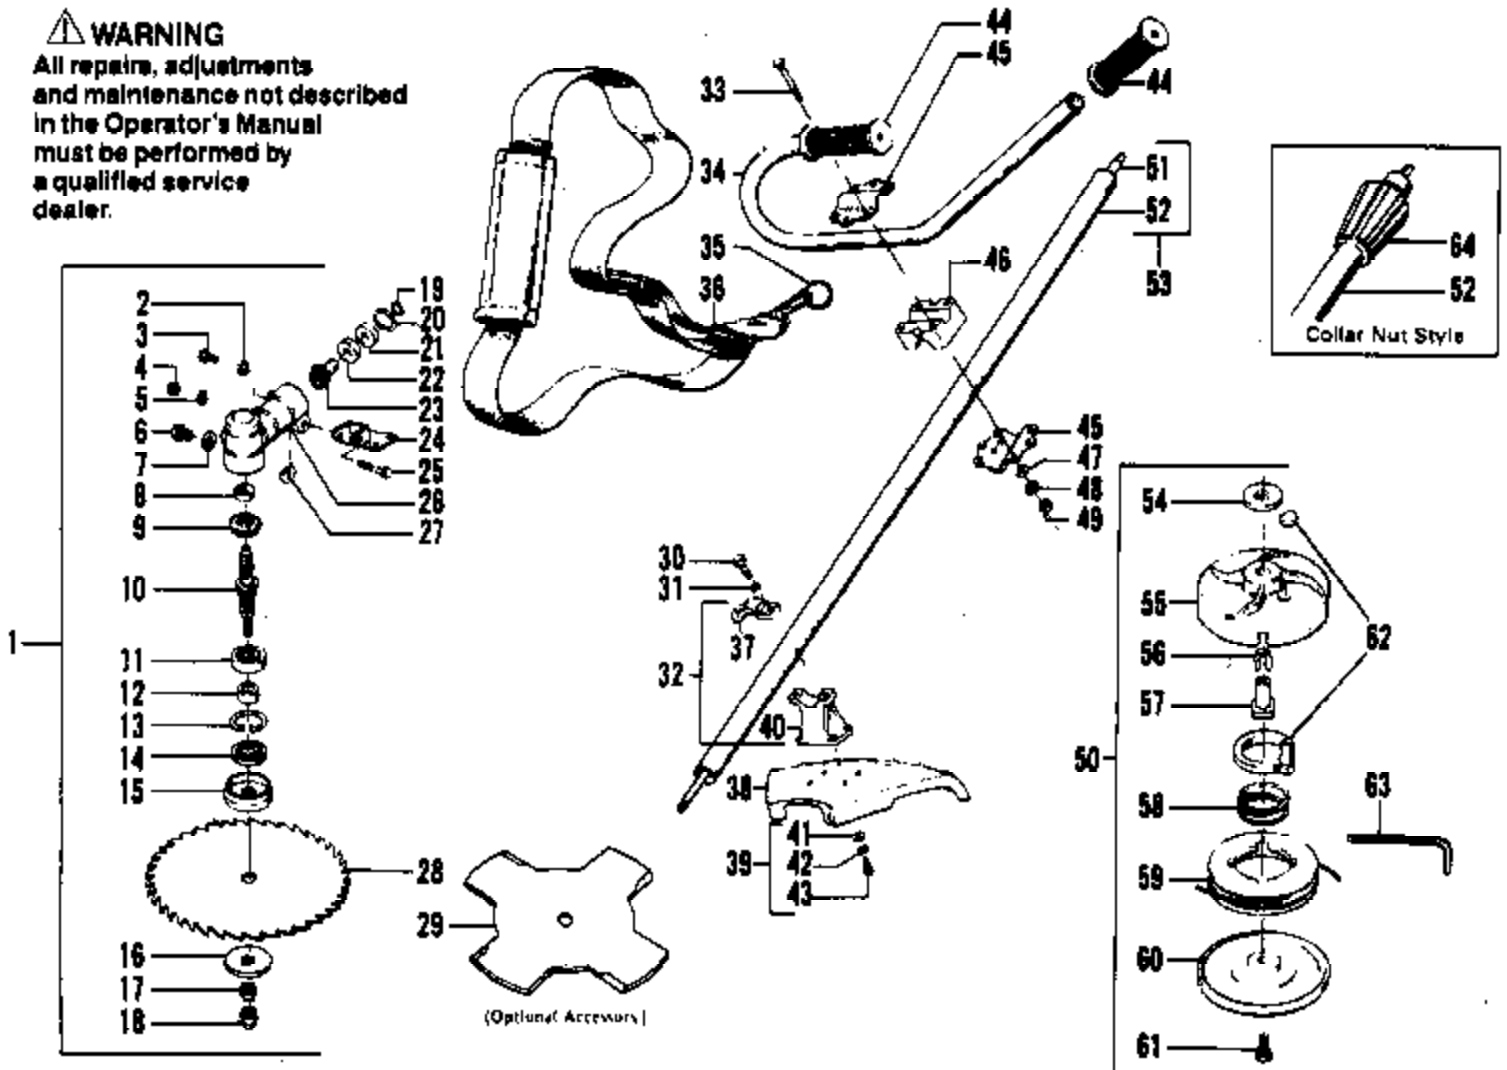

⚠ WARNING

All repairs, adjustments and maintenance not described in the Operator's Manual must be performed by a qualified service dealer.

Ref #	Part Number	Qty	Description
1	530093744	1	Gear Box Ass'y w/fasteners (Inc. 2-27)
2	530091578	1	Lockwasher - Housing Bolt
3	530091579	1	Bolt - 6 x 12mm
4	530093703	1	Nut - 6mm - Housing (Gear Box)
5	530091578	1	Lockwasher - 6mm - Housing (Gear Box)
6	530091581	1	Oil Plug
7	530091582	1	Washer
8	530091586	1	Bearing - Gear Box
9	530091587	1	Gear - Bevel
10	530091588	1	Shaft - Splined Drive
11	530091598	1	Ball Bearing
12	530091591	1	Collar - Shaft
13	530091592	1	Snap Ring
14	530091589	1	Oil Seal
15	530092143	1	Blade Adaptor - Upper
16	530091594	1	Blade Adaptor - Lower
17	530091595	1	Locknut
18	530091596	1	Nut
19	530091573	1	Snap Ring - Gear Housing
20	530091574	1	Snap Ring - Gear Housing Bearing
21	530091575	1	Bearing - Sealed Pinion Gear
22	530092329	1	Bearing - Pinion Gear
23	530091576	1	Pinion Gear
24	530093706	1	Bracket-Shield to Gear Box, See Service Ref.1
25	530093704	1	Bolt 6 x 42mm - Housing (Gear Box)
26	530091585	1	Housing - Gear Box
27	530091584	1	Fiber - Filler Washer
28	952701547	1	10" Brush Blade
29	952701546	1	8" Weed Blade (Optional)
30	530091616	2	Bolt - 5 x 25mm
31	530091615	2	Washer - 5mm
32	530091569	1	Shield Mounting Bracket Ass'y (Inc. 37 & 40)
33	530015405	4	Bolt -#1/4 - 20 x 1 - 7/8" - Handlebar
34	530093169	1	Handlebar
35	530092231	1	Key-Ring - Shoulder Strap
36	530093086	1	Shoulder Harness Strap
37	530091613	1	Shield Mounting Bracket - Top
38	530093743	1	Shield w/fasteners
39	530091572	1	Shield Mounting Kit (Inc. 41,42,43 - 4 each)
40	530091614	1	Shield Mounting Bracket - Bottom
41	530091622	4	Washer - 4mm - Flat
42	530091623	4	Lockwasher - 4mm
43	530093705	4	Screw - 4mm x 16mm
44	530092086	2	Grip - Handlebar
45	530092079	2	Handlebar Clamp
46	530092084	1	Handlebar Block
47	530001503	4	Washer - Handlebar
48	530001642	4	Lockwasher - Handlebar
49	530015197	4	Nut - #1/4 - 20
50	530093954	1	Cutting Head Assembly (Inc. 54-63)
51	530093087	1	Drive Shaft
52		1	48" Drive Shaft Housing w/bearings
52	530092113		Collar Nut Style (Incl. #64)
52	530093088		Pinch Clamp Style
53	530092363	1	48" Drive Shaft Housing and Drive Shaft Ass'y (Inc. 51 & 52)
54	530091664	1	Spacer

2620 Gas Trimmer Page 4 of 9
CUTTING HEAD(S) & DRIVE