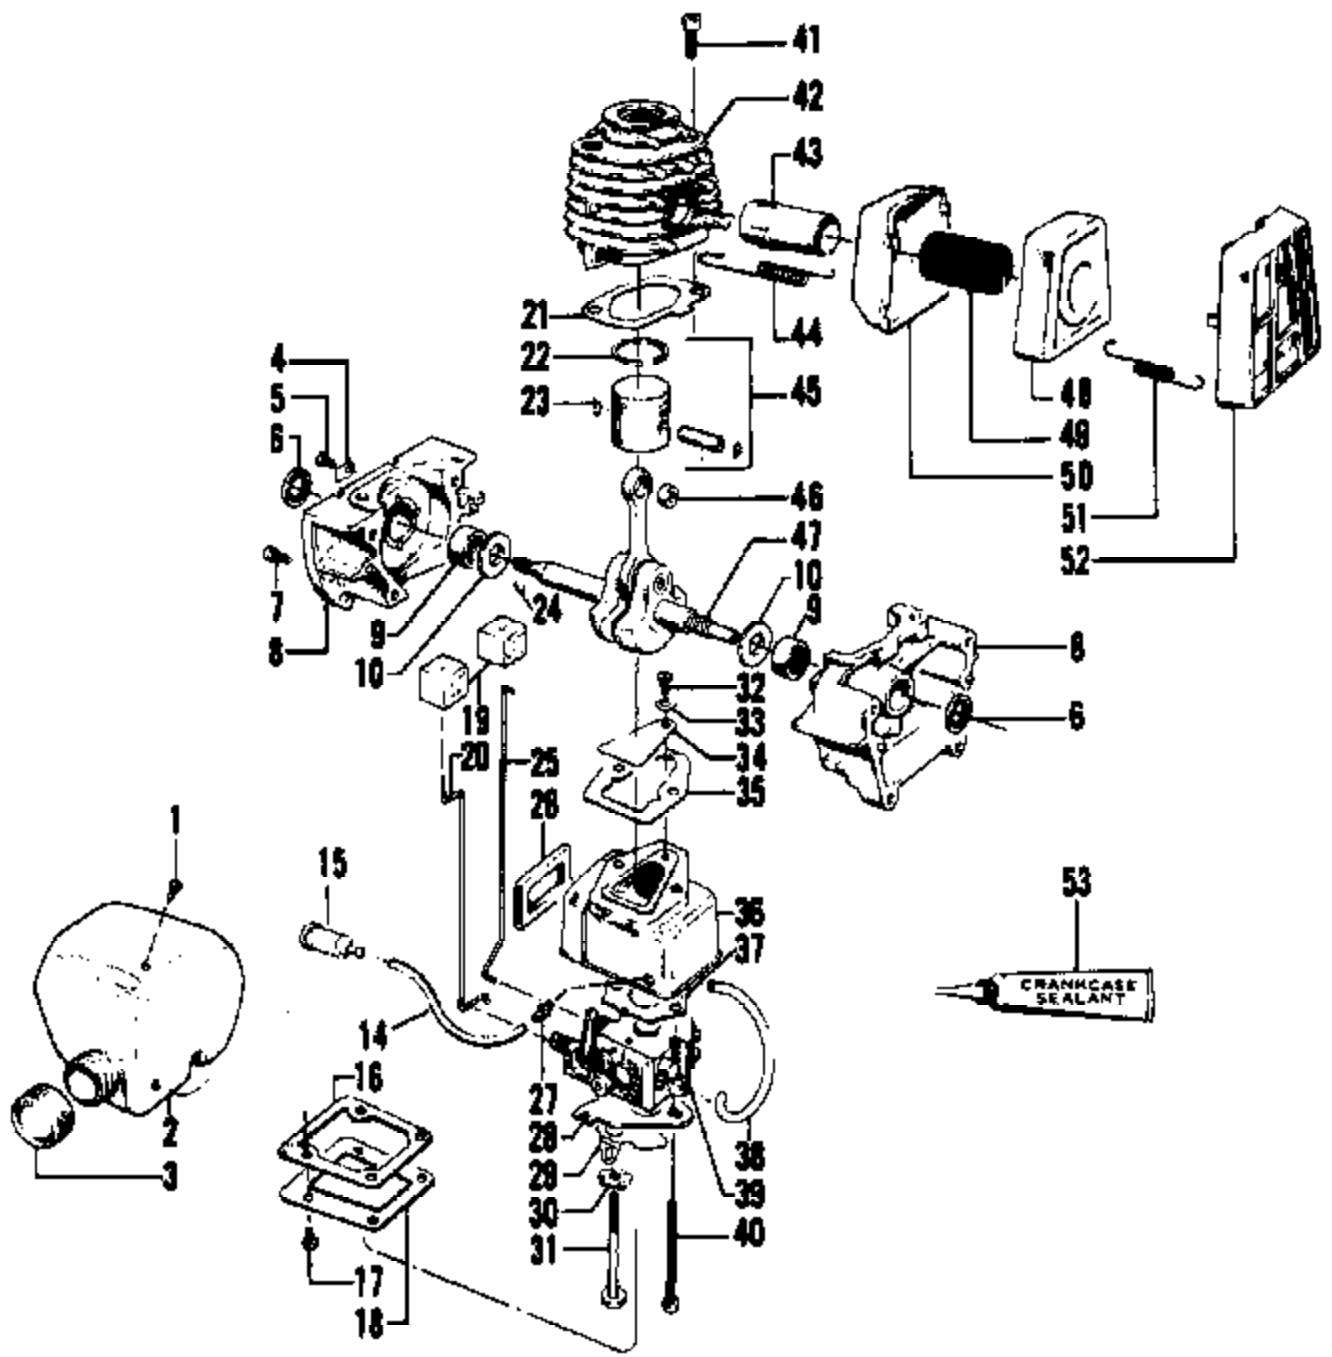

Ref #	Part Number	Qty	Description
1	530026119	1	Duck Bill Valve
2	530010776	1	Fuel Tank Ass'y (Incl. #1, 3, 14 & 15)
3	530010729	1	Fuel Cap (Incl. O-Ring)
4	530024651	1	Clamp - Choke Wire
5	530015004	1	Screw - #8 - 32 x 5/16" - Choke Wire Clamp
6	530019059	2	Seal - Crankcase
7	530015168	4	Screw - #10 - 24 x 5/8" - Crankcase
8	530010316	1	Crankcase Assembly (Inc.6, 9 & Qty 4 of 7)
9	530032058	2	Bearing - Crankshaft
10	530015351	2	Washer - Crankshaft Thrust
14	530021042	1	Fuel Line
15	530091878	1	Fuel Pick-Up Assembly
16	530019112	1	Gasket - Carburetor Case Cover
17	530015235	4	Screw - #8 - 18 x 9/16" - Carburetor Case Cover
18		1	Cover - Carburetor Case -See Service Ref. 5
19	530023373	2	Boot - Throttle - Choke Wire
20		1	Choke Wire - See Service Ref. 5
21	530019111	1	Gasket - Cylinder
22	530024929	1	Piston Ring
23	530015162	2	Retainer - Wrist Pin
24	530015126	1	Key - Flywheel
25	530024902	1	Throttle Wire
26	530019105	1	Seal - Carburetor Case
27	530025472	1	Fuel Line Fitting
28		1	Choke Wire Guide Plate See Service Ref. 5
29	530024558	1	Choke Shutter
30	530015254	1	Wave Washer
31	530015404	1	Screw - #10 - 24 x 2-1/8" - Fil. Hd. - Carburetor Shoulder
32	530015241	1	Screw - #6 - 19 x 5/16" - Pan Hd. Reed Valve
33	530023367	1	Washer - #6 - Reed Valve Screw
34	530024438	1	Reed Valve
35	530019108	1	Gasket - Carburetor Housing to Crankcase
36	530024409	1	Carburetor Housing
37	530019115	1	Carburetor Gasket
38	530021043	1	Fuel Line - Carburetor
39	530035183	1	Carburetor - See Service Ref. 3
40	530015379	1	Screw - #10 - 24 x 1-7/8" - Carburetor
41	530015239	2	Screw - #1/4 - 20 x 3/4" - Cylinder
42	530012071	1	Cylinder
43	530024363	1	Diffuser - Muffler
44	530024903	2	Spring - Muffler Attachment
45	530022238	1	Piston Assembly (Inc. 22, 23, & Pin)
46	530032057	1	Bearing - Wrist Pin
47	530022202	1	Crankshaft & Rod Assembly
48	530024361	1	Cover - Muffler
49	530024364	1	Screen - Spark Arresting
50	530024362	1	Body - Muffler
51	530024932	2	Spring - Muffler Guard
52	530024855	1	Guard - Muffler
53	530030054	1	Crankcase Sealant - 3 oz. Tube (Optional)