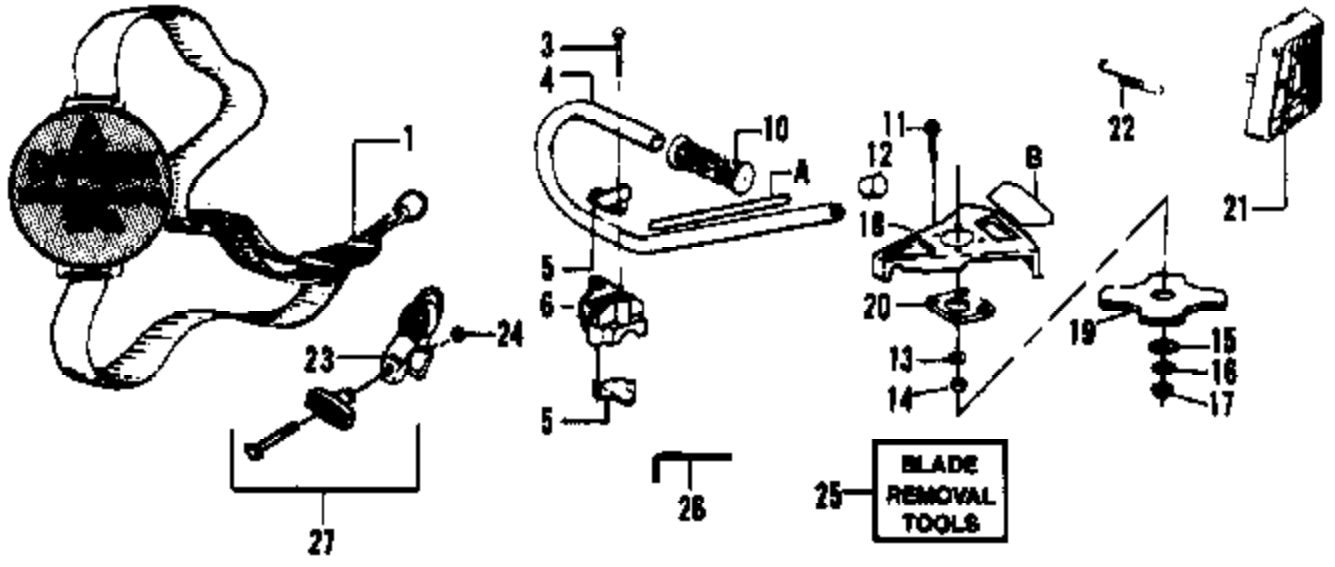

Ref #	Part Number	Qty	Description
1	530094417		Shoulder Strap (Inc. Key Ring)
3	530015791		Bolt-1/4-20x2" Hex
4	530093169		Barrier Handlebar
5	530094572		Handlebar Bracket
6	530012207		Handlebar Clamp
10	530092086		Grip-Handlebar
11	530625509		Screw-#1/4-20x1" Hex
12	530092192		End Cap Handlebar
13	530001503		Washer-1/4" Flat
14	530001615		Nut-Deflector to Brg. Hsh. (#1/4-20)
15	530093751		Washer-Flat
16	530015492		Washer-Bevel
17	530093748	1700A Gas Trimmer	Flange Nut
18	530094576	WEED BLADE ADAPTER KIT	Shield-Aluminum
19	952701546		Blade-4 Tooth Weed
20	530027615		Shield Retention Plate
21	530024855		Muffler Guard
22	530024932		Muffler Guard Spring
23	530094598		Clamp Harness Ass'y
24	530015197		Nut
25	530031130		Blade Removal Tools
26	530031111		Hex Wrench
27	530069252		"T" Handle Kit
A	530026229		Decal-Handlebar Warning
B	530027621		Decal-Blade Rotation Warning