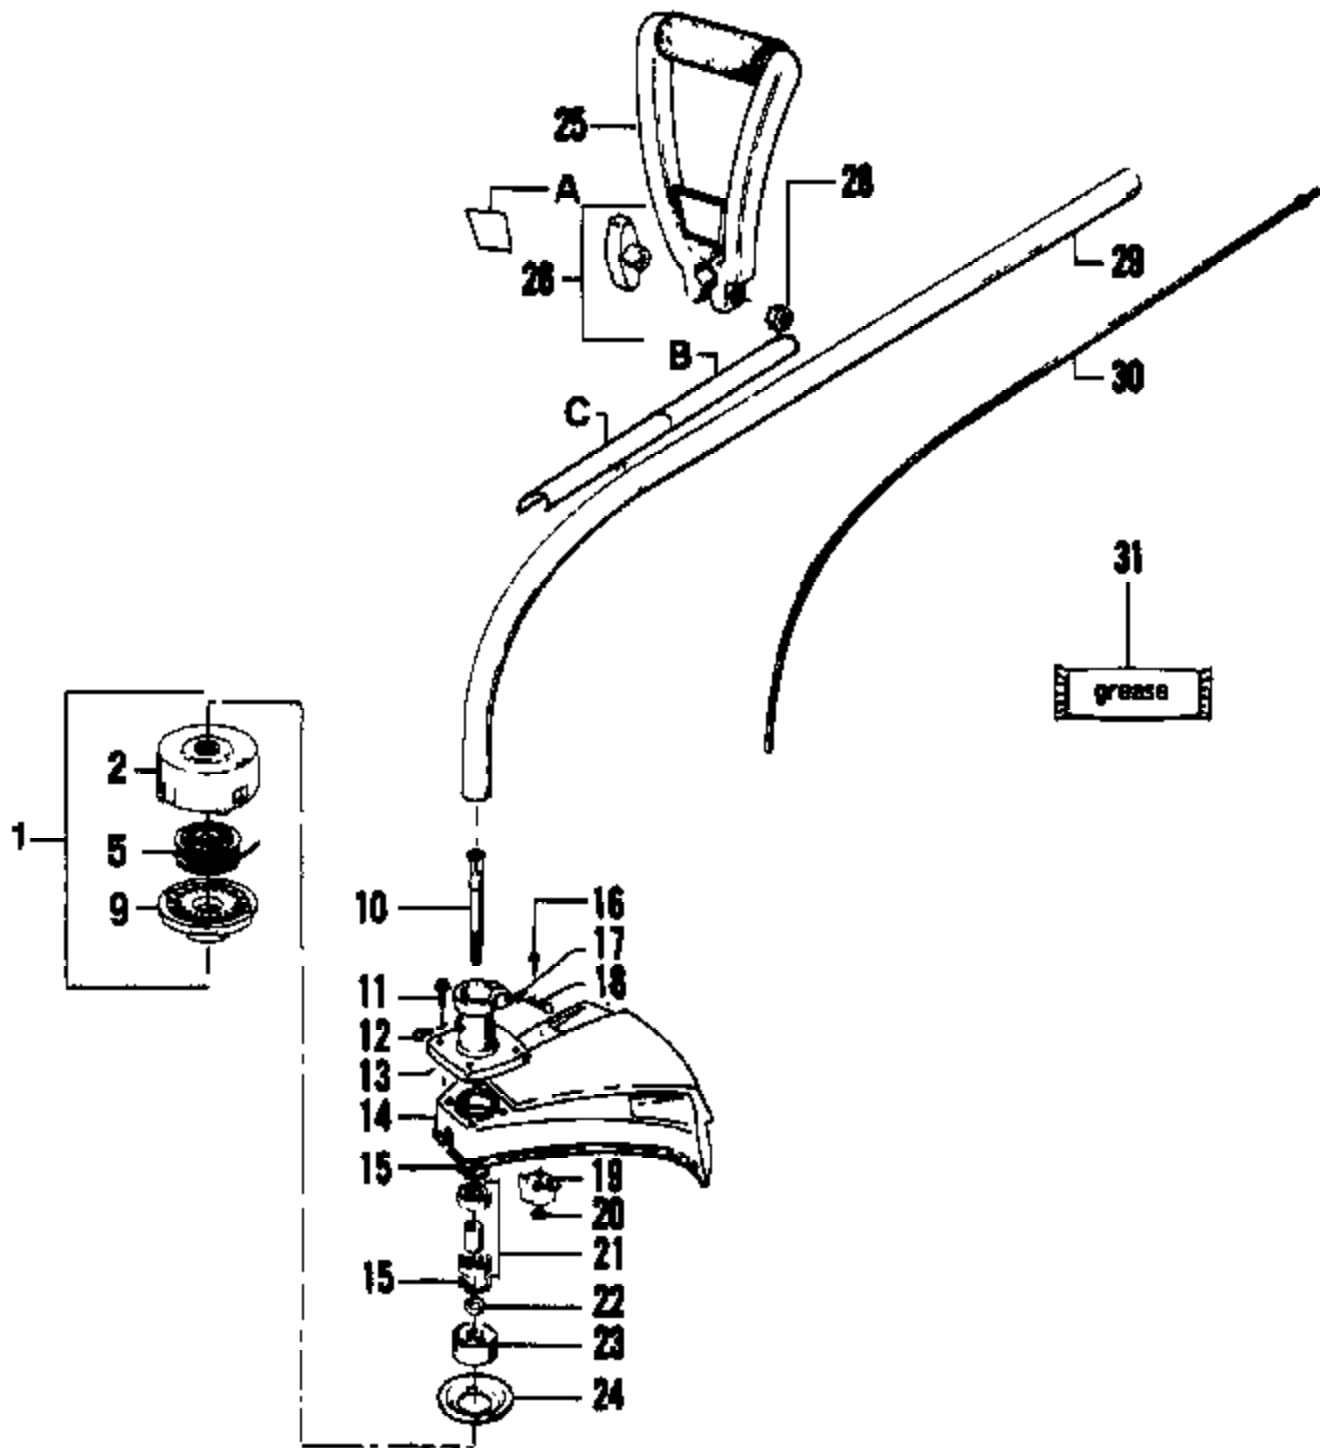

Ref #	Part Number	Qty	Description
1	952701605		Cutting Head Assembly (Inc. 2, 5 & 9)
2	530094592		Hub w/Line Saver
5	952701607		Spool w/Line
9	530094494		Cover
10	530093846		Shaft-Arbor
11	530092243		Screw-Shield to Bearing housing #1/4-10x1-1/8"
12	530015518		Screw-Self-Tapping-#10-16x1/4"
13	530093214		Bearing Housing Ass'y. (Inc. 10, 15, 17, 18, 21, 22, & 23)
14	530094595		Shield (Inc. #16, 19 & 20)
15	530091783		Retainer-Bearing
16	530015037		Screw-Line Limiter-#10-24x5/8"
17	530092227		Washer-#1/4-Int. Tooth Lock
18	530625509		Screw-Pinch Clamp-#1/4-20x1"
19	530094570		Line Limiter
20	530015217		Nut-Locking-#10-24
21	530069086		Bearings and Spacer Kit
22	530092216		Washer-Dust Cup
23	530092359		Dust Cup
24	530092218		WASHER, GRASS Z
	920092218		SCREW KAAZ #
25	530010618		Assist Handle
26	530069252		"T" Handle Kit
27	530092062		Washer-#1/4 Flat
28	530015197		Nut
29	530093845		Drive Shaft Housing
30	530093831		Flexible Drive Shaft
31	530030102		Flex Shaft Lube
A	530026225		Decal-"D" Handle
B	530027429		Decal-Safety Label (Upper)
C	530027404		Decal-Safety Label (Lower)
	530067074		Operator's Manual 1700A w/Blade
	530067073		Operator's Manual 1700A w/o Blade

1700A Gas Trimmer Page 4 of 9
CUTTING HEAD ASSEMBLY