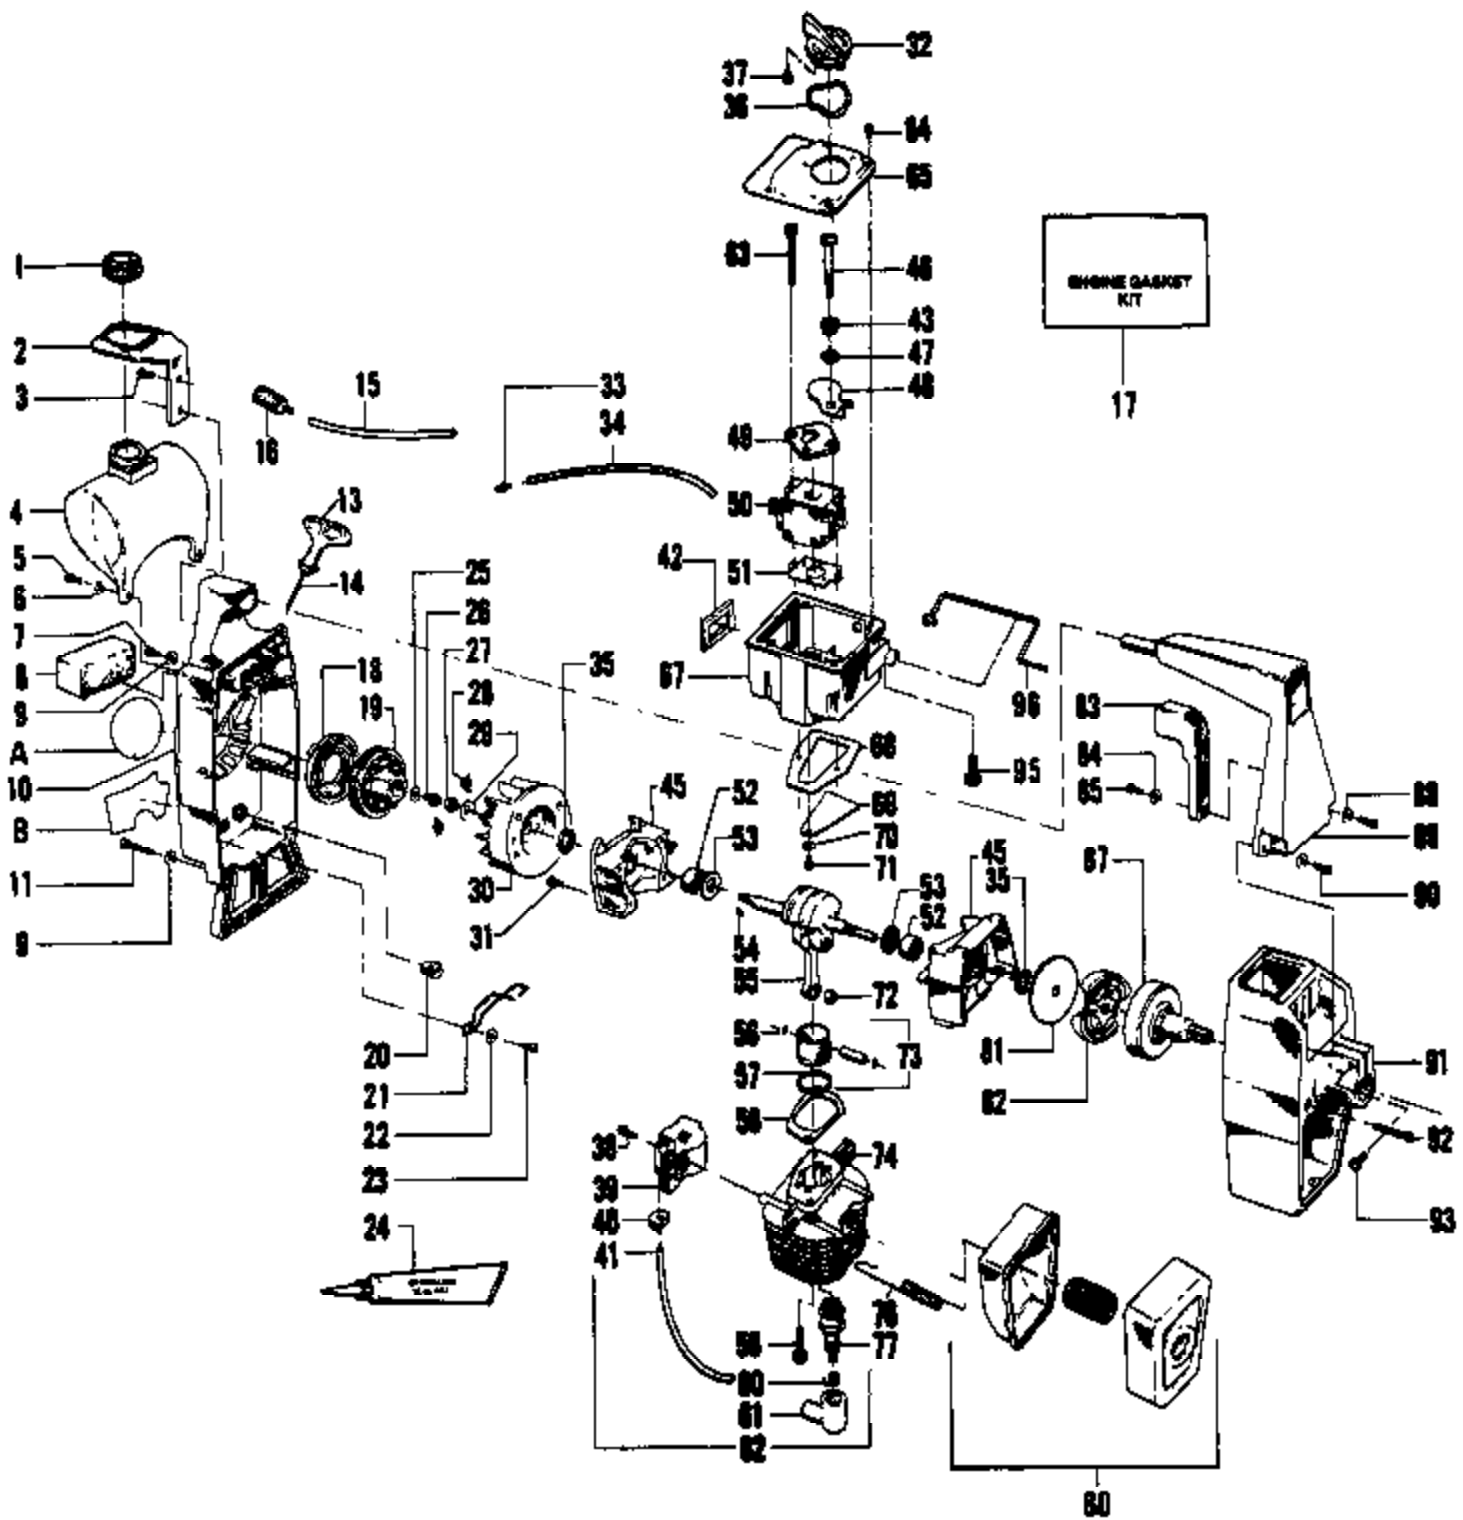

Ref #	Part Number	Qty	Description
1	530010729		Fuel Cap Assembly (Inc. O-Ring)
2	530025377		Bracket-Fuel Line
3	530092243		Screw-Bracket Handle (#1/4-10x1-1/8")
4	530010887		Fuel Tank Ass'y. (Inc. #1, 15 & 16)
5	530015509		Screw-Fuel Tank Fan Hsg. (#10x1")
6	530015158		Washer-Fuel Tank Fan Hsg. #10
7	530015168		Screw-Fan Hsg. Top #10-24x5/8" Fil. hd.
8	530024371		Air Filter
9	530015274		Washer-Flat-#10-Fan hsg.
10	530010891		Fan Housing Ass'y.
11	530015305		Screw-Fan Housing-Bottom #10-24x1-3/16" Fil.
13	530026735		Starter-Handle
14	530069231	1700A Gas Trim Page 6 of 9	Rope Kit
15	530069247	ENGINE BLOCK & SHROU	Line Kit
16	530010897		Fuel Pick-Up Ass'y.
17	530069219		Engine Gasket Kit (Inc.35,42,51,58,68)
18	530042067		Starter-Recoil Spring
19	530026048		Starter-Pulley
20	530026679		Button-Kill Switch
21	530026559		Spring-Kill Switch
22	530015382		Washer-Kill Switch
23	530015407		Screw-Kill Switch (#8-16x3/8")
24	530030054		Crankcase Sealant-3 oz. tube (Optional)
25	530015123		Washer-Starter Pulley
26	530015479		Screw-Starter Pulley (#10-24x3/4" Hex Hd.)
27	530626605		Nut-Flywheel
28	530042059		Spring-Starter Dog
29	530015127		Washer-Flywheel
30	530039114		Flywheel-Ass'y. (Inc. #28)
31	530015168		Screw-Crankcase (#10-24x5/8" Fil.)
32	530027101		Choke Knob
33	530026981		Fitting-Fuel Line
34	530021073		Fuel Line-Carburetor
35	530019059		Seal-Crankshaft
36	530015741		Wave Washer
37	530015740		Screw
38	530015128		Screw-Ignition Module (#8-32x3/4" Sems)
39	530069181		Ignition Module Kit (Inc. 21)
40	530024435		Grommet-Plug Wire
41	530039082		Lead Wire-High Tension
42	530019105		Seal-Carburetor Case
43	530015673		Spacer
45	530010757		Crankcase Ass'y. (Inc. #35, 52 and Qty 4 of 31)
46	530015630		Screw-Carburetor
47	530015254		Wave Washer
48	530026772		Shutter-Choke
49	530026797		Plate-Guide, Choke Wire
50	530035183		Carburetor-WA-149
51	530019157		Gasket-Carburetor
52	530032029		Bearing-Crankshaft
53	530015351		Thrust Washer-Crankshaft
54	530015126		Key-Flywheel
55	530010844		Crankshaft & Rod Assembly
56	530015162		Retainer-Wrist Pin
57	530026681		Piston Ring
58	530019111		Gasket-Cylinder