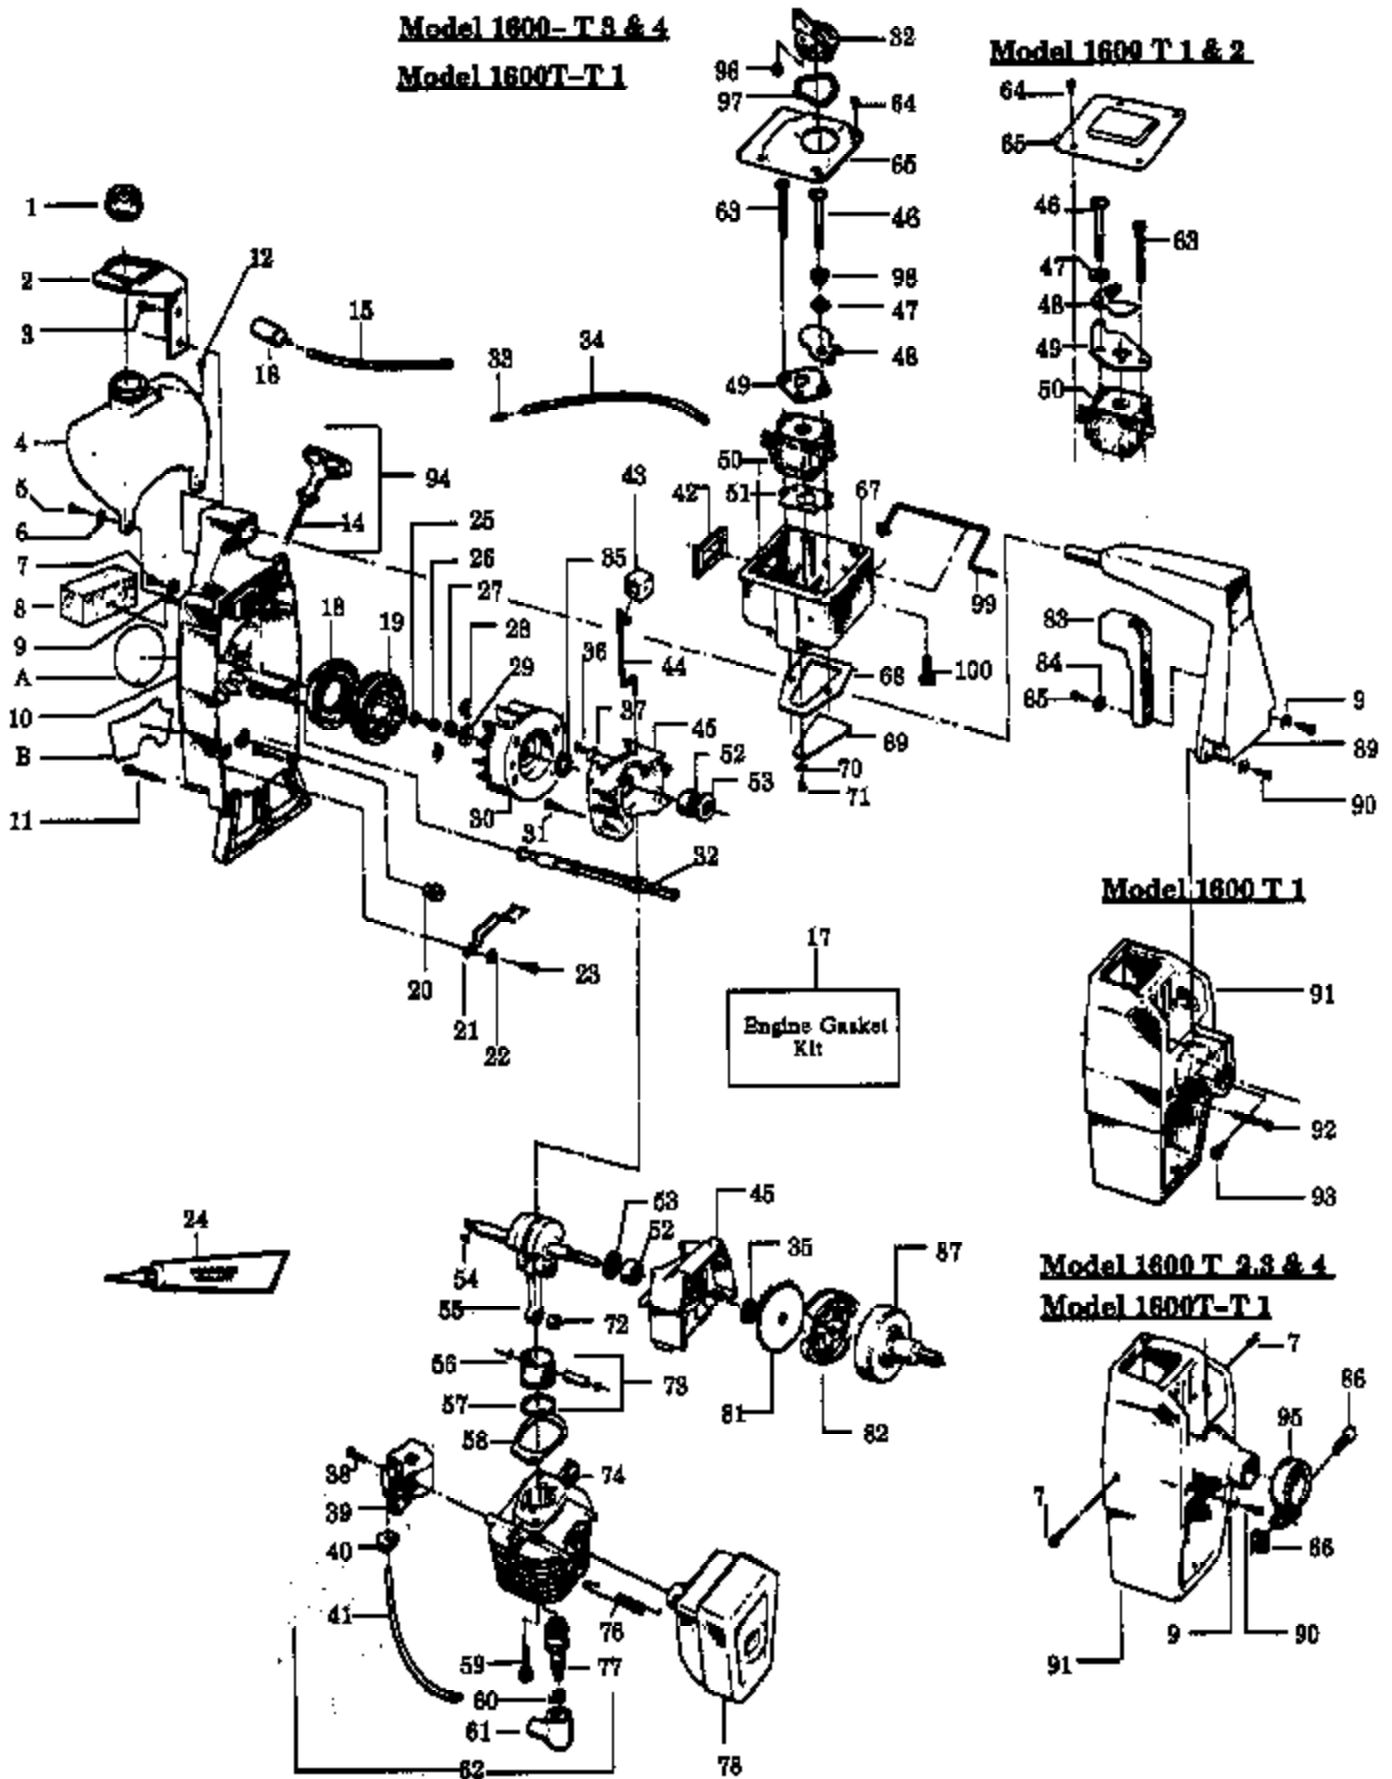

Model 1600-T 3 & 4
Model 1600T-T 1

Model 1600 T 1 & 2

Ref #	Part Number	Qty	Description
1	530010729		Fuel Cap Ass'y. (Incl. "O" Ring)
2	530025377		Fuel Tank Bracket
3	530092243		Screw #1/4-20x1-1/8
4	530010887		Fuel Tank Ass'y. (Inc.1,12,15 & 16)
5	530015509		Screw #10x1
6	530015123		Washer
7	530015168		1600 G.TRIMMER-T1
7	530015590		1600 G.TRIMMER-T2,3 & 4; 1600T-T1
8	530024371		Air Filter
9	530015274		Washer #10-1600 G.TRIMMER-T1 Only
10	530010891		Fan Housing
11	530015305		1600 G.TRIMMER-T1
11	530015594		1600 G.TRIMMER-T2,3, & 4; 1600T-T1
12	530026119	1600T Gas Trimmer Specific POWER UNIT	Check Valve - Duck Bill
14	530069232		Rope Kit
15	530021045		Fuel Line-1600 G.TRIMMER-T1 & 2
15	530069247		Line Kit - 1600 G.TRIMMER-T 3 & 4; 1600T-T1
16	530091878		1600 G.TRIMMER-T1 & 2
16	530010897		1600 G.TRIMMER-T 3 & 4; 1600T-T1
17	530069219		Engine Gasket Kit (*Indicates Contents)
18	530042067		Starter Recoil Spring
19	530026048		Starter Pulley
20	530026679		Kill Switch Button
21	530026559		Kill Switch Spring
22	530015382		Washer
23	530015407		Screw #8x3/8
24	530030054		Crankcase Sealant - 3 oz. tube
25	530015123		Washer #10
26	530015479		Screw #10-3/4
27	530626605		Flywheel Nut
28	530042059		Starter Dog Spring
29	530015127		Washer
30	530039114		Flywheel Ass'y. (Inc.28)
31	530015369		Screw
32	530024303		1600 G.TRIMMER-T1 & 2
32	530027101		1600 G.TRIMMER-T3 & 4; 1600T-T1
33	530025472		1600 G.TRIMMER-T1 & 2
33	530026981		1600 G.TRIMMER-T3 & 4; 1600T-T1
34	530021073		Carburetor Fuel Line
35	530019059		Crankshaft Seal Included in Engine Gasket Kit.
36	530015004		Screw - 1600 G.TRIMMER-T1 & 2 Only
37	530024651		Choke Wire Clamp - 1600 G.TRIMMER-T1 & 2
38	530015128		Screw #8-32x3/4
39	530069181		Ignition Module Kit
40	530024435		Plug Wire Grommet
41	530039082		High Tension Lead Wire
42	530019105		Carburetor Case Seal Included in Engine Gasket Kit.
43	530023373		Choke Wire Boot - 1600 G.TRIMMER-T1 & 2 Only Included in Engine Gasket Kit.
44	530026236		Choke Wire - 1600 G.TRIMMER-T1 & 2 Only
45	530010757		Crankcase Ass'y (Inc.35,52 and Qty. 1 of #31)
46	530015404		1600 G.TRIMMER-T1 & 2
46	530015630		1600 G.TRIMMER-T3 & 4; 1600T-T1
47	530015254		Wave Washer
48	530024558		1600 G.TRIMMER-T1 & 2