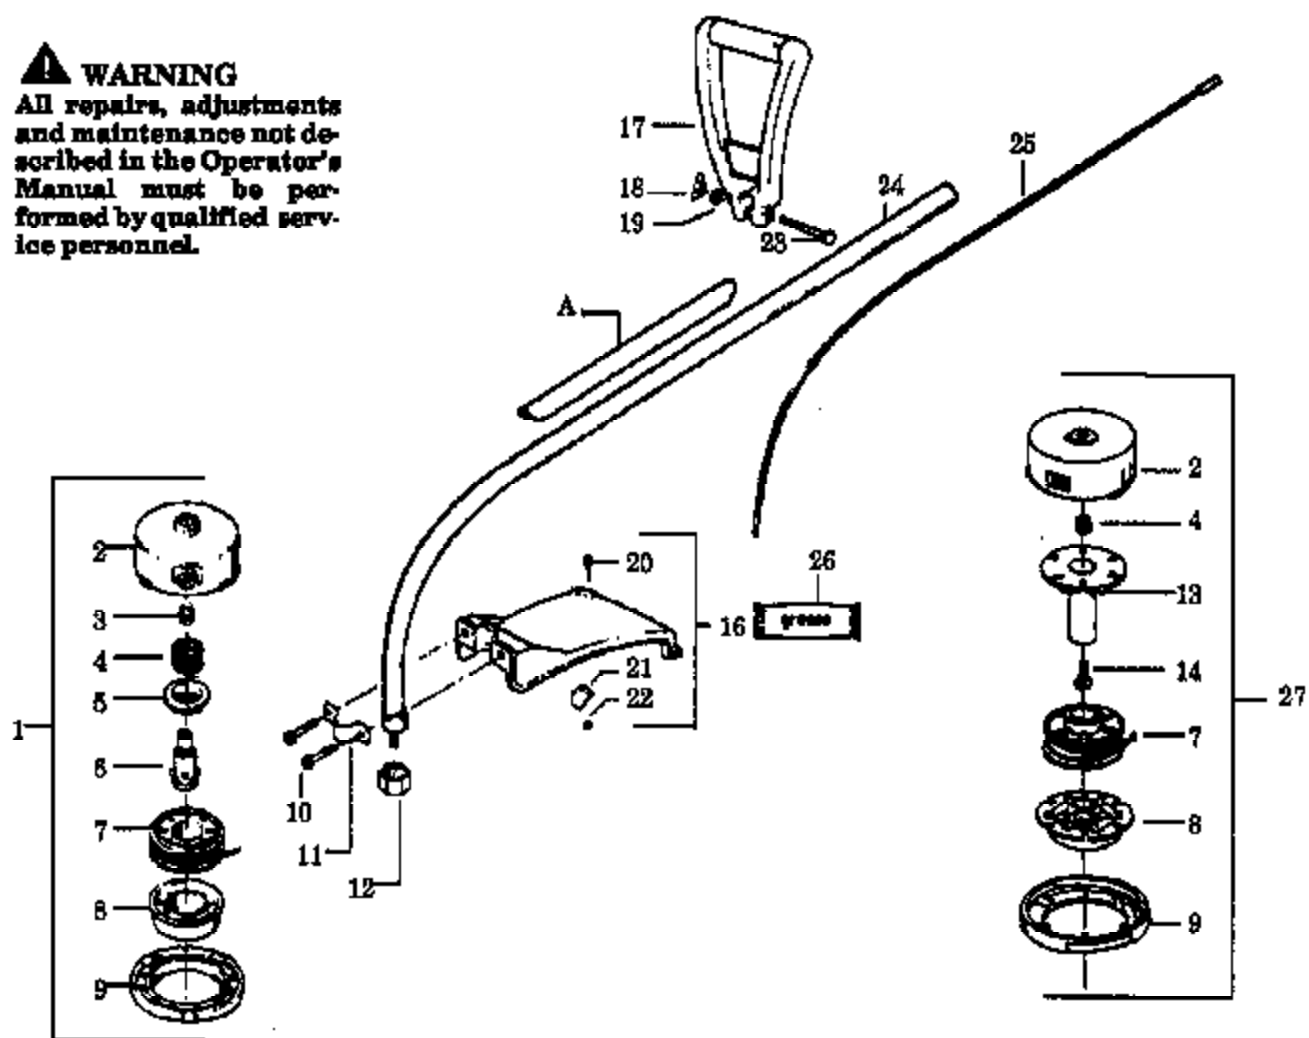

⚠ WARNING

All repairs, adjustments and maintenance not described in the Operator's Manual must be performed by qualified service personnel.

Ref #	Part Number	Qty	Description
1	530093894		Cutting Head Ass'y. (Inc.2-9) - See Service Ref. 5.
2	530093896		Model 1600 G.TRIMMER
2	530094562		Model 1600T
3	530093898		Line Saver (Model 1600 G.TRIMMER Only)
4	530092067		Model 1600 G.TRIMMER
4	530094525		Model 1600T
5	530092068		Spring Adaptor-Model 1600 G.TRIMMER Only
6	530093897		Drive Gear-Model 1600 G.TRIMMER Only
7	952701523		Model 1600 G.TRIMMER
7	952701606		Model 1600T
8	530093387		Model 1600 G.TRIMMER
8	530094522		Model 1600T
9	530092133		Model 1600 G.TRIMMER
9	530094521		CUTTING HEAD & DRIVE SH
10			Screw, Model 1600 G.TRIMMER-See Service Ref. 1
10	530092243		Model 1600T
11	530093653		Shield Bracket
12	530093716		Dust Cup
13	530094524		Spool Post
14	530015542		Screw #10-24x5/8
16			Shield Kit Ass'y., Model 1600 G.TRIMMER-See Service Ref. 1
16	530069249		Model 1600T
17	530010722		Assist Handle
18	530091373		Wing Nut
19	530092062		Washer
20	530015337		Screw #10-24xl
21	530093853		Model 1600 G.TRIMMER
21	530094570		Model 1600T
22	530015653		Nut
23	530015737		Screw
24	530093934		Model 1600 G.TRIMMER-T1
24	530094439		Model 1600 G.TRIMMER-T2,3 Model 1600T-T1
25	530093928		Model 1600 G.TRIMMER-T1
25	530093936		Model 1600 G.TRIMMER-T2,3 Model 1600T-T1
26	530030102		Flex Shaft Lube
27	952701604		Cutting Head Ass'y.(Inc.2,4,7,8,9,13,14) - See Service Ref. 5.
A	530027430		Safety Label Decal
A			, Operator's Manual Not Shown.
	530066912		Model 1600 G.TRIMMER Not Shown.
	530067066		Model 1600T Not Shown.
			, Carton Not Shown.
	530060772		Model 1600 G.TRIMMER Carton (Not a serviceable part) Not Shown.
	530067060		Model 1600T Not Shown.

1600T Gas Trimmer Page 4 of 8
Model 1600 G.TRIMMER
CUTTING HEAD & DRIVE SH