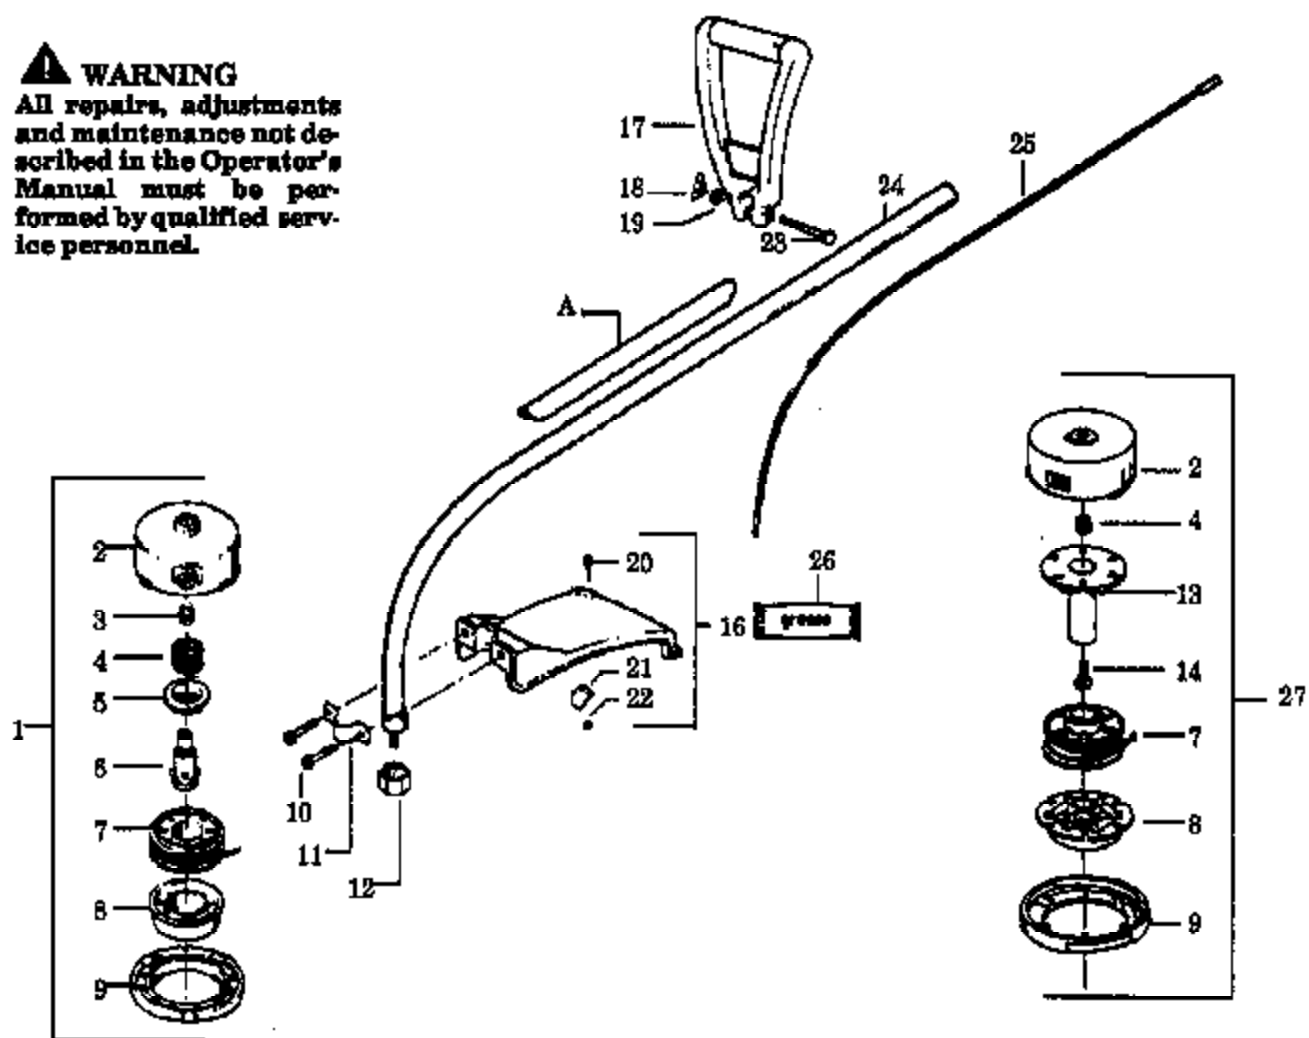

⚠ WARNING

All repairs, adjustments and maintenance not described in the Operator's Manual must be performed by qualified service personnel.

Ref #	Part Number	Qty	Description
1	530093894		Cutting Head Ass'y. (Inc.2-9) - See Service Ref. 5.
2	530093896		Model 1600 G.TRIMMER
2	530094562		Model 1600T
3	530093898		Line Saver (Model 1600 G.TRIMMER Only)
4	530092067		Model 1600 G.TRIMMER
4	530094525		Model 1600T
5	530092068		Spring Adaptor-Model 1600 G.TRIMMER Only
6	530093897		Drive Gear-Model 1600 G.TRIMMER Only
7	952701523		Model 1600 G.TRIMMER
7	952701606		Model 1600T
8	530093387		Model 1600 G.TRIMMER
8	530094522		Model 1600T
9	530092133		Model 1600 G.TRIMMER
9	530094521		Model 1600T
10			1600 G.TRIMMER-See Table CUTTING HEAD & DRIVE SH
10			Screw, Model 1600 G.TRIMMER-See Service Ref. 1
10	530092243		Model 1600T
11	530093653		Shield Bracket
12	530093716		Dust Cup
13	530094524		Spool Post
14	530015542		Screw #10-24x5/8
16			Shield Kit Ass'y., Model 1600 G.TRIMMER-See Service Ref. 1
16	530069249		Model 1600T
17	530010722		Assist Handle
18	530091373		Wing Nut
19	530092062		Washer
20	530015337		Screw #10-24xl
21	530093853		Model 1600 G.TRIMMER
21	530094570		Model 1600T
22	530015653		Nut
23	530015737		Screw
24	530093934		Model 1600 G.TRIMMER-T1
24	530094439		Model 1600 G.TRIMMER-T2,3 Model 1600T-T1
25	530093928		Model 1600 G.TRIMMER-T1
25	530093936		Model 1600 G.TRIMMER-T2,3 Model 1600T-T1
26	530030102		Flex Shaft Lube
27	952701604		Cutting Head Ass'y.(Inc.2,4,7,8,9,13,14) - See Service Ref. 5.
A	530027430		Safety Label Decal
A			, Operator's Manual Not Shown.
	530066912		Model 1600 G.TRIMMER Not Shown.
	530067066		Model 1600T Not Shown.
			, Carton Not Shown.
	530060772		Model 1600 G.TRIMMER Carton (Not a serviceable part) Not Shown.
	530067060		Model 1600T Not Shown.