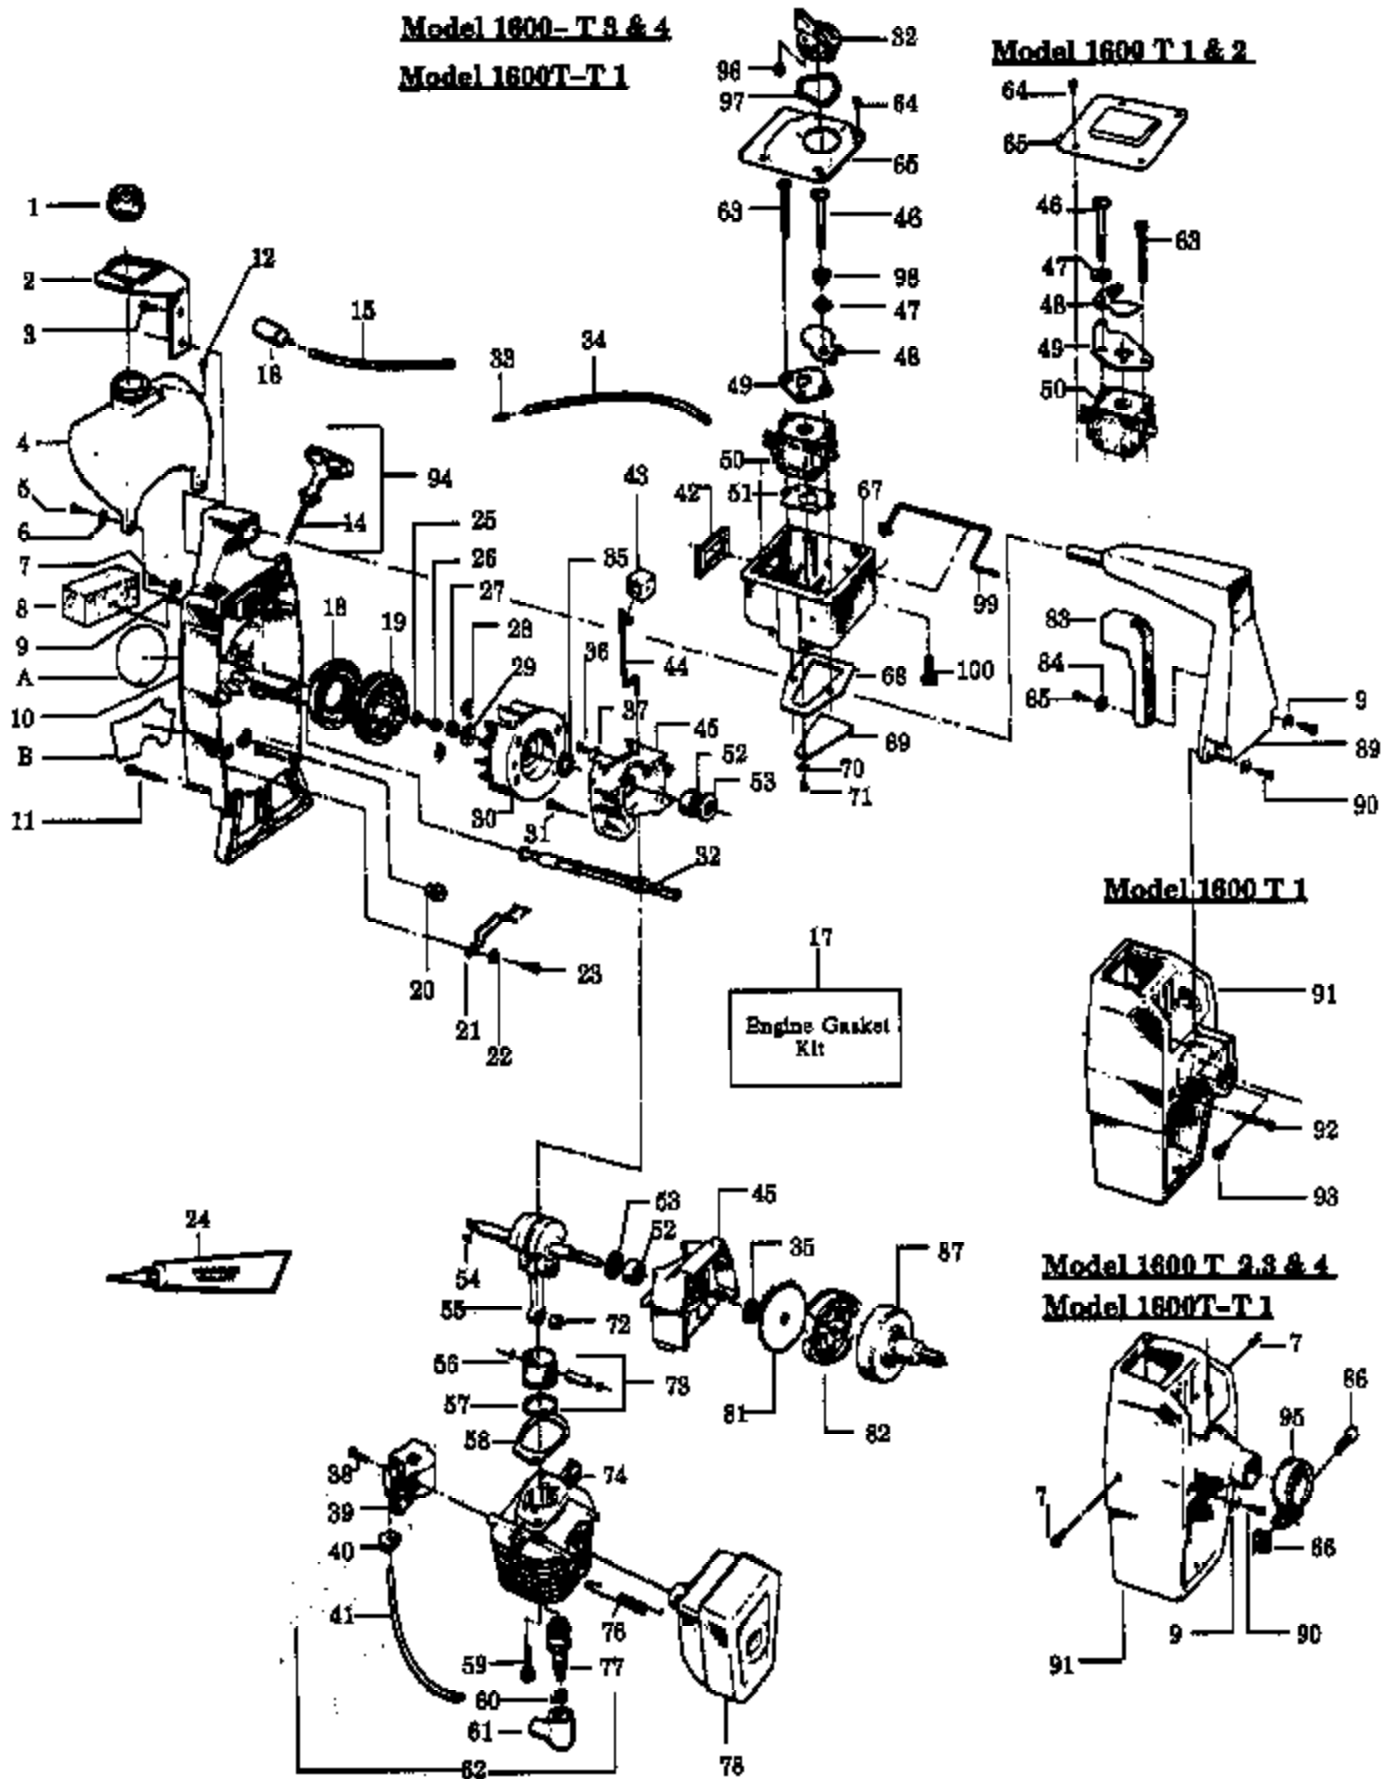

Model 1600-T 3 & 4

Model 1600T-T 1

Model 1600 T 1 & 2

Ref #	Part Number	Qty	Description
1	530010729		Fuel Cap Ass'y. (Incl. "O" Ring)
2	530025377		Fuel Tank Bracket
3	530092243		Screw #1/4-20x1-1/8
4	530010887		Fuel Tank Ass'y. (Inc.1,12,15 & 16)
5	530015509		Screw #10x1
6	530015123		Washer
7	530015168		1600 G.TRIMMER-T1
7	530015590		1600 G.TRIMMER-T2,3 & 4; 1600T-T1
8	530024371		Air Filter
9	530015274		Washer #10-1600 G.TRIMMER-T1 Only
10	530010891		Fan Housing
11	530015305		1600 G.TRIMMER-T1
11	530015594		1600 G.TRIMMER-T2,3, & 4; 1600T-T1
12	530026119		Check Valve - Duck Bill
14	530069232		Rope Kit
15	530021045		Fuel Line-1600 G.TRIMMER-T1 & 2
15	530069247		Line Kit - 1600 G.TRIMMER-T 3 & 4; 1600T-T1
16	530091878		1600 G.TRIMMER-T1 & 2
16	530010897		1600 G.TRIMMER-T 3 & 4; 1600T-T1
17	530069219		Engine Gasket Kit (*Indicates Contents)
18	530042067		Starter Recoil Spring
19	530026048		Starter Pulley
20	530026679		Kill Switch Button
21	530026559		Kill Switch Spring
22	530015382		Washer
23	530015407		Screw #8x3/8
24	530030054		Crankcase Sealant - 3 oz. tube
25	530015123		Washer #10
26	530015479		Screw #10-3/4
27	530626605		Flywheel Nut
28	530042059		Starter Dog Spring
29	530015127		Washer
30	530039114		Flywheel Ass'y. (Inc.28)
31	530015369		Screw
32	530024303		1600 G.TRIMMER-T1 & 2
32	530027101		1600 G.TRIMMER-T3 & 4; 1600T-T1
33	530025472		1600 G.TRIMMER-T1 & 2
33	530026981		1600 G.TRIMMER-T3 & 4; 1600T-T1
34	530021073		Carburetor Fuel Line
35	530019059		Crankshaft Seal Included in Engine Gasket Kit.
36	530015004		Screw - 1600 G.TRIMMER-T1 & 2 Only
37	530024651		Choke Wire Clamp - 1600 G.TRIMMER-T1 & 2
38	530015128		Screw #8-32x3/4
39	530069181		Ignition Module Kit
40	530024435		Plug Wire Grommet
41	530039082		High Tension Lead Wire
42	530019105		Carburetor Case Seal Included in Engine Gasket Kit.
43	530023373		Choke Wire Boot - 1600 G.TRIMMER-T1 & 2 Only Included in Engine Gasket Kit.
44	530026236		Choke Wire - 1600 G.TRIMMER-T1 & 2 Only
45	530010757		Crankcase Ass'y (Inc.35,52 and Qty. 1 of #31)
46	530015404		1600 G.TRIMMER-T1 & 2
46	530015630		1600 G.TRIMMER-T3 & 4; 1600T-T1
47	530015254		Wave Washer
48	530024558		1600 G.TRIMMER-T1 & 2