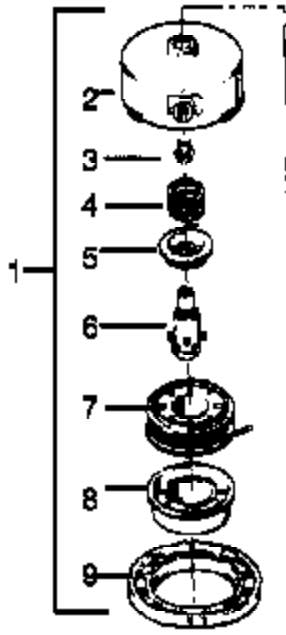

⚠ WARNING

All repairs, adjustments and maintenance not described in the Operator's Manual must be performed by qualified service personnel.

Model 1400

Model 1400T