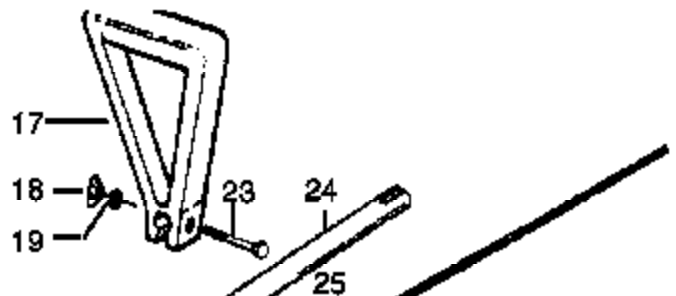

⚠ WARNING

All repairs, adjustments and maintenance not described in the Operator's Manual must be performed by qualified service personnel.