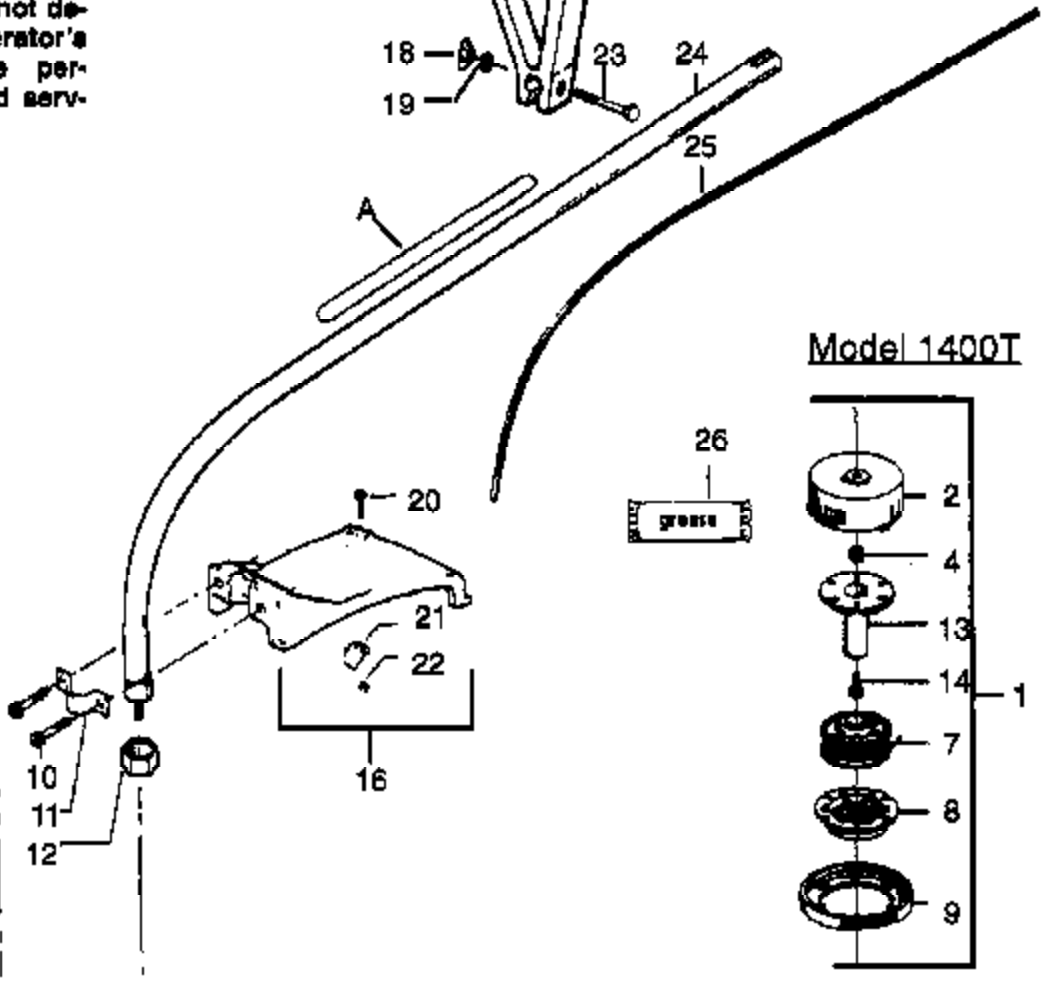

Model 1400T