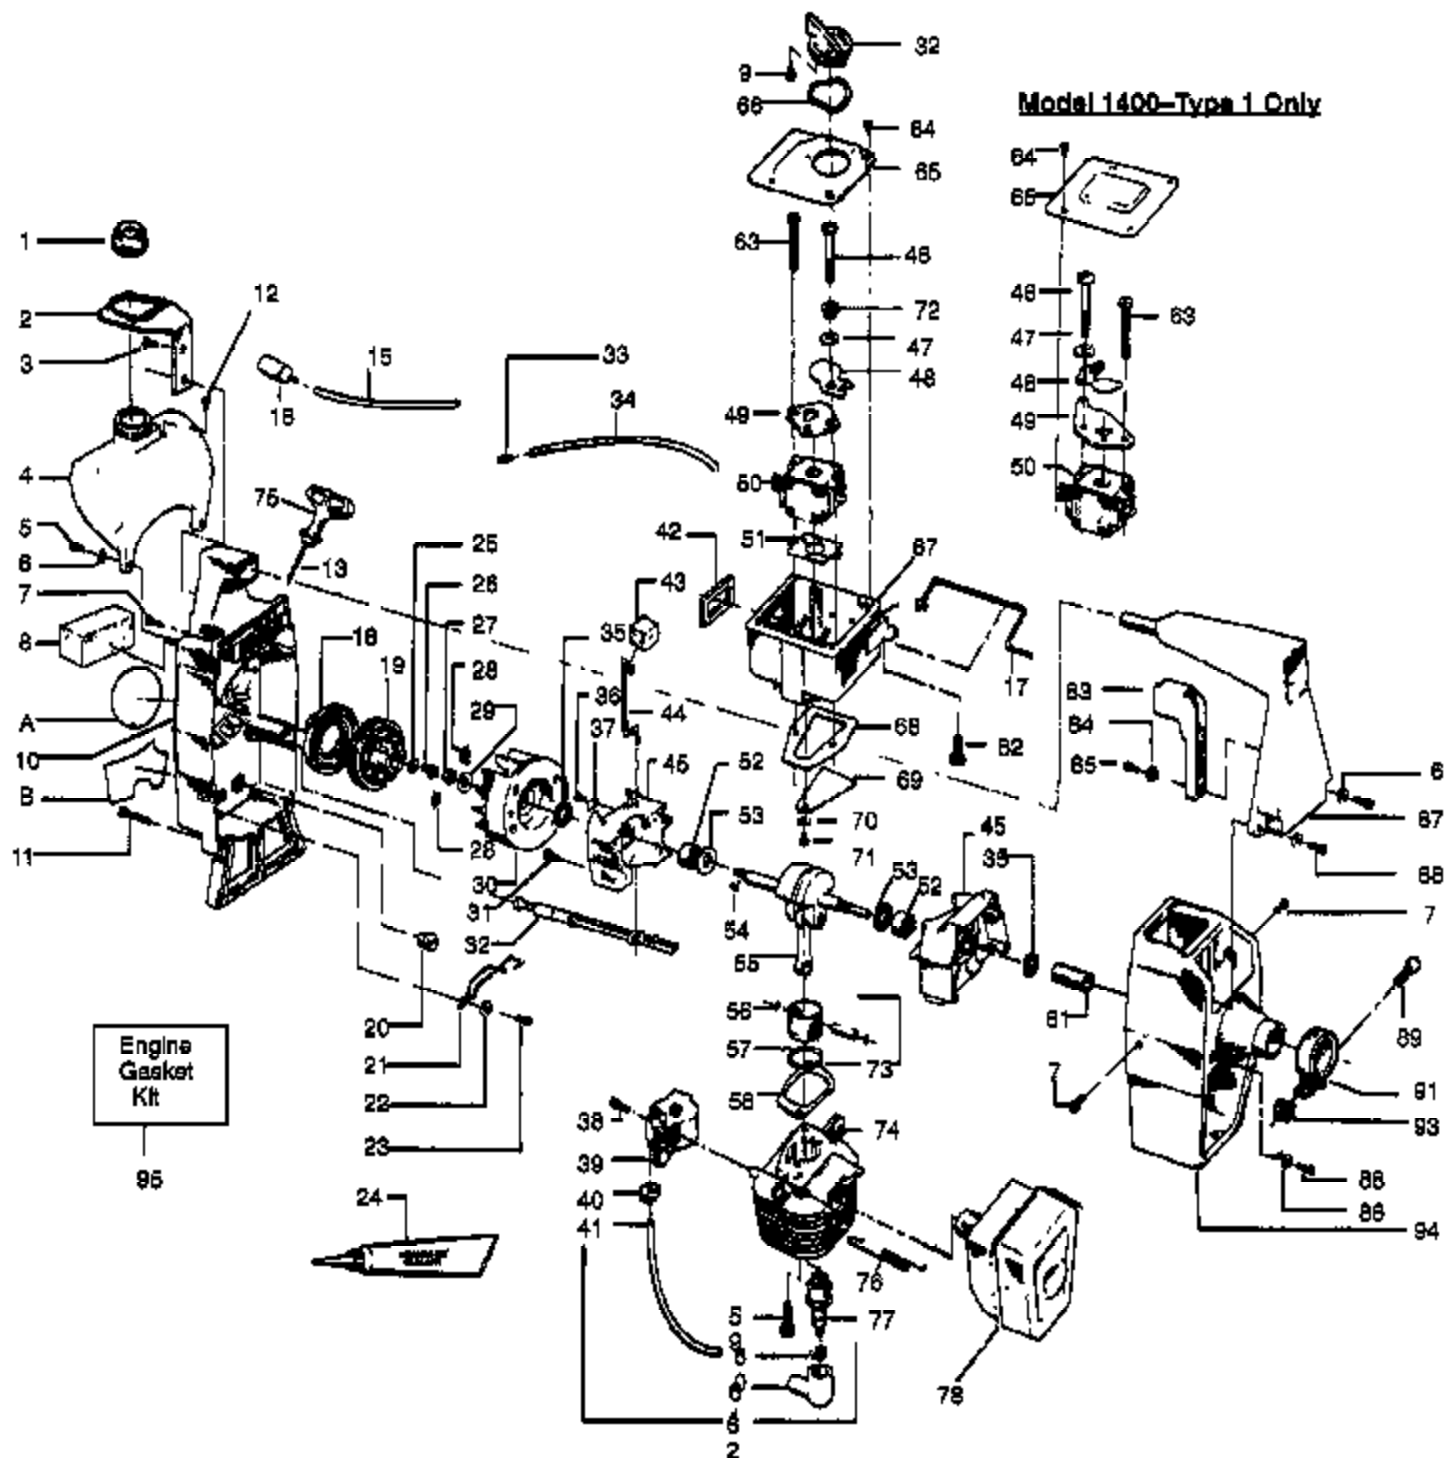

Ref #	Part Number	Qty	Description
1	530010729		Fuel Cap Ass'y. (Inc. "O" Ring)
2	530025377		Fuel Tank Bracket
3	530092243		Screw
4	530010887		Fuel Tank Ass'y.
5	530015509		Fuel Tank/Fan Housing Screw
6	530015123		Washer
7	530015590		Screw
8	530024371		Air Filter
9	530015740		Screw-Model 1400 G.TRIMMER-T2 & 1400T-T1
10	530010891		Fan Housing Ass'y.
11	530015594		Fan Housing Screw
12	530026119		Duck Bill Check Valve
13	530069232	1400 G.TRIMMER Type 1	Rope Kit
15	530021045	ENGINE BLOCK & SHROUD	Fuel Line-1400 G.TRIMMER Type 1
	530069247		Line Kit(Bulk 8148) - Model 1400 G.TRIMMER-T2 1400T-T1
16	530091878		Model 1400 G.TRIMMER-T1
16	530010897		Model 1400 G.TRIMMER-T2 & 1400T-T1
17	530027190		Throttle Wire-Model 1400 G.TRIMMER T2 & 1400T-T1
18	530042067		Recoil Spring Starter
19	530026048		Starter Pulley
20	530026679		Kill Switch Button
21	530026559		Kill Switch Spring
22	530015382		Kill Switch Washer
23	530015407		Kill Switch Screw
24	530030054		Crankcase Sealant - 3 oz. Tube
25	530015123		Washer
26	530015479		Screw
27	530626605		Nut
28	530042059		Starter Dog Spring
29	530015127		Washer
30	530039114		Flywheel Ass'y.
31	530015369		Screw
32	530024303		Model 1400 G.TRIMMER-T1
32	530027101		Model 1400 G.TRIMMER-T2 & 1400T-T1
33	530025472		Model 1400 G.TRIMMER-T1
33	530026981		Model 1400 G.TRIMMER-T2 & 1400T-T1
34	530021073		Carburetor Fuel Line
35	530019059		Crankshaft Seal Included in Carburetor Kvik Repair Kit.
36	530015004		Screw-Model 1400 G.TRIMMER-T1 Only
37	530024651		Choke Wire Clamp-Model 1400 G.TRIMMER-T1 Only
38	530015128		Screw
39	530069181		Ignition Module Kit
40	530024435		Plug Wire Grommet
41	530039082		High Tension Lead Wire
42	530019105		Carburetor Case Seal Included in Carburetor Kvik Repair Kit.
43	530023373		Choke Wire Boot-Model 1400 G.TRIMMER-T1 Only
44	530026236		Choke Wire-Model 1400 G.TRIMMER-T1 Only
45	530010757		Crankcase Ass'y. (Inc. #35,52 & Qty 1 of #31)
46	530015404		Model 1400 G.TRIMMER-T1
46	530015630		Model 1400 G.TRIMMER-T2 & 1400T-T1
47	530015254		Wave Washer
48	530024558		Model 1400 G.TRIMMER-T1
48	530026772		Model 1400 G.TRIMMER-T2 & 1400T-T1
49	530026237		Model 1400 G.TRIMMER-T1
49	530026797		Model 1400 G.TRIMMER-T2 & 1400T-T1
50	530035183		Model 1400 G.TRIMMER-T1-T2-WA-149