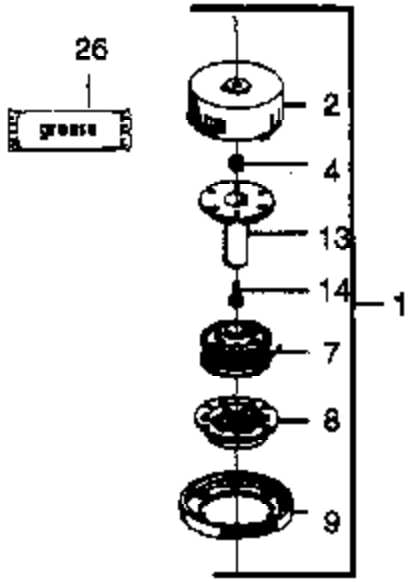

Model 1400T