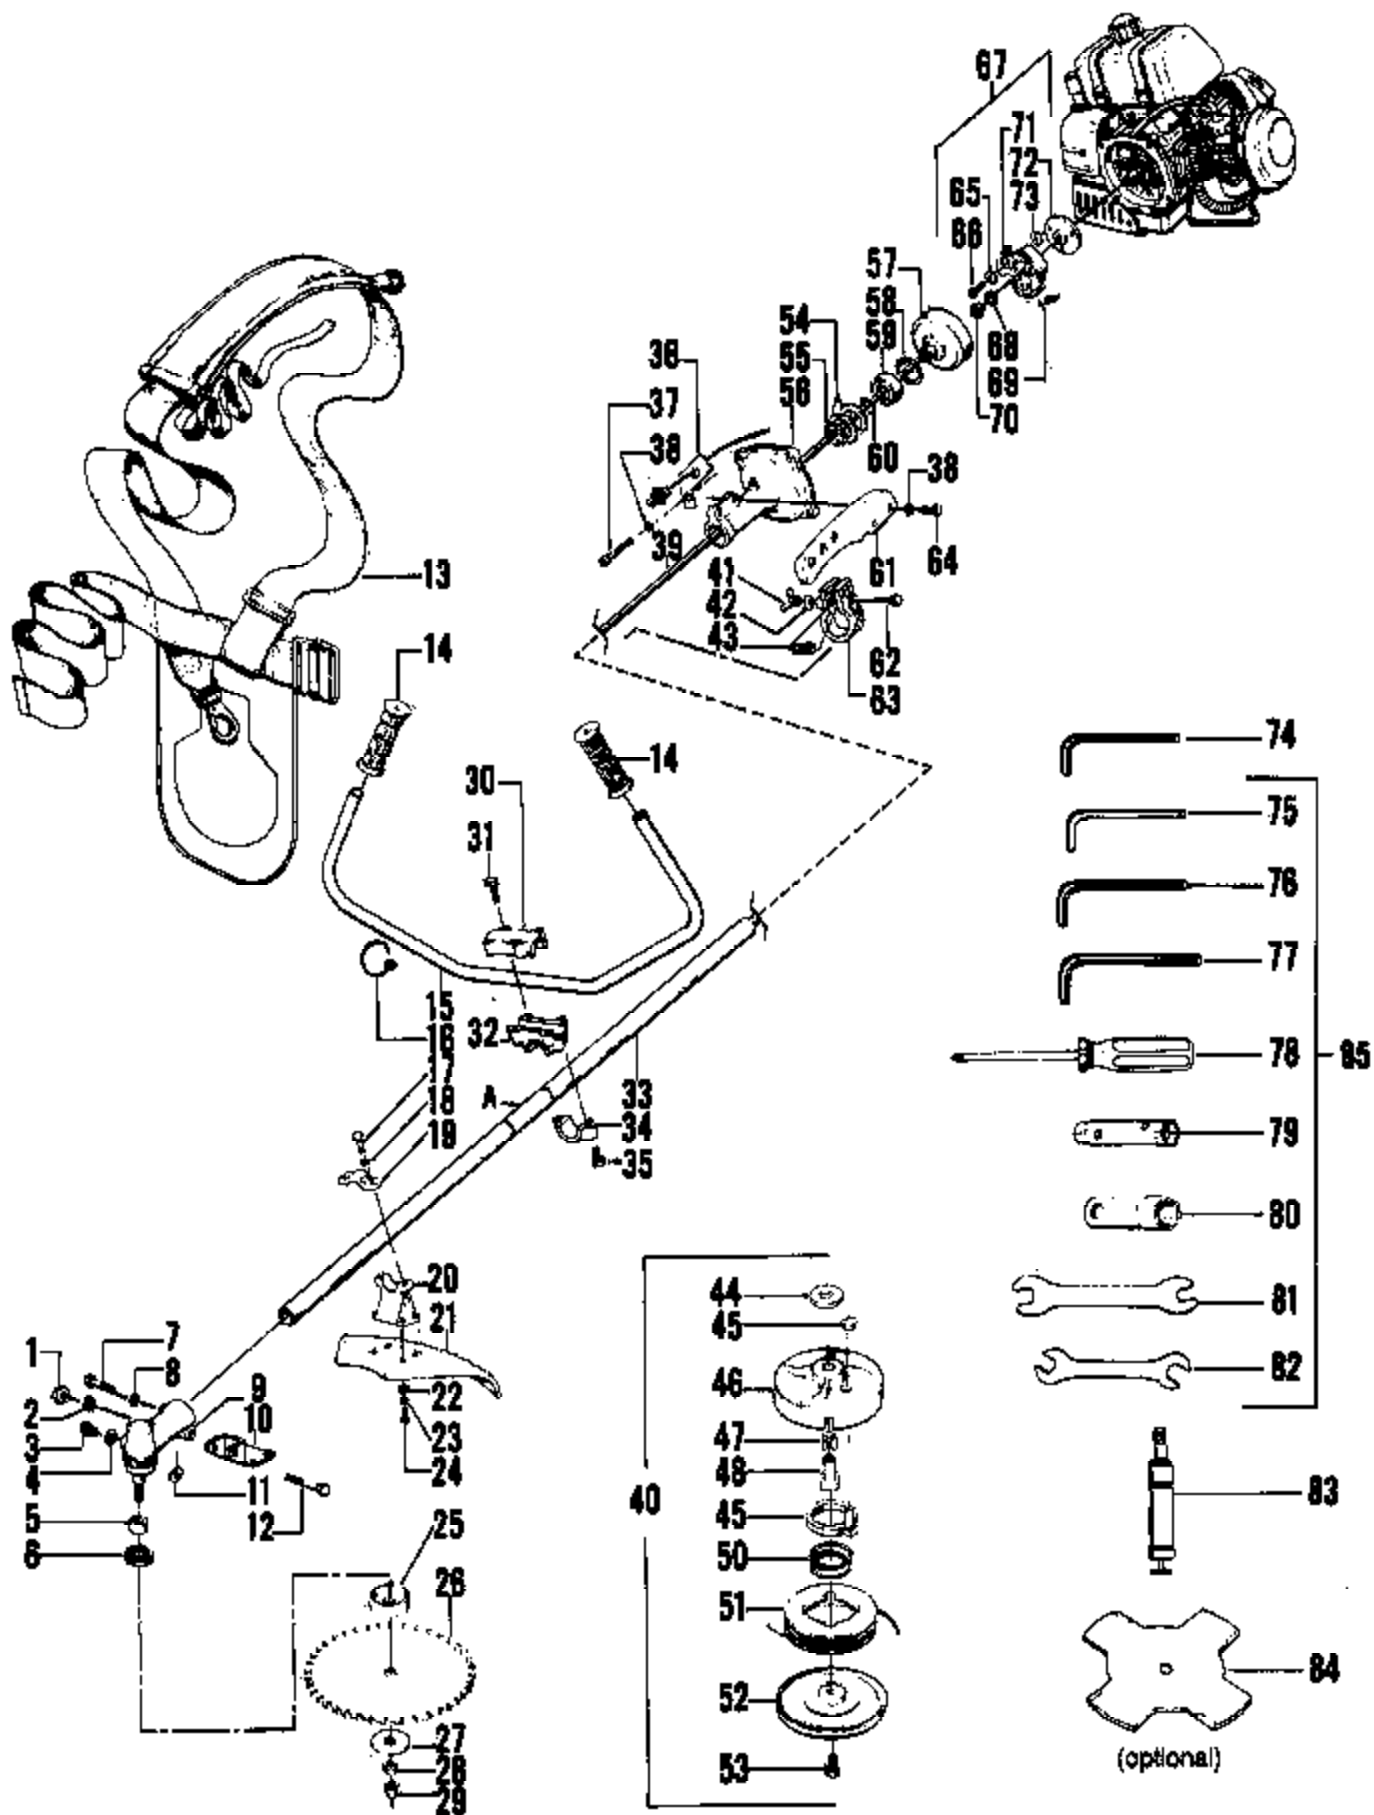

Ref #	Part Number	Qty	Description
1	530093703	1	Nut - 6mm - Housing (Gear Box)
2	530091578	1	Lockwasher - 6mm - Housing (Gear Box)
3	530091581	1	Plug - Oil Hole
4	530091582	1	Washer
5	530091591	1	Collar Shaft
6	530091589	1	Oil Seal
7	530091579	1	Bolt, Housing - 6 x 12mm
8	530091578	1	Lockwasher, Bearing Housing
9	530092417	1	Gear Box Assembly
10	530093706	1	Bracket Shield/Gear Box See Service Ref.1
11	530091584	1	Filter, Washer
12	530093704	1	Bolt, Gear Box - 6mm x 34mm
13	530092117	1	Shoulder Strap Assembly
14	530091402	2	Grip, Handlebar
15	530092248	1	Handiebar
16	530024675	1	Throttle Cable Tie Strap
17	530091616	2	Bolt, Bracket Shield Assembly
18	530091615	2	Washer, Bracket Shield Assembly
19	530092414	1	Upper Cap Bracket, Shield Assembly
20	530092415	1	Lower Bracket, Shield Assembly
21	530093743	1	Shield
22	530091622	4	Flat Washer
23	530091623	4	Lock Washer
24	530093705	4	Screw, Shield
25	530092143	1	Upper Blade Adaptor
26	952701547	1	10" Brush Blade
27	530091594	1	Blade Adaptor (Lower)
28	530091596	1	Nut
29	530091595	1	Cap Nut
30	530092411	1	Upper Cap, Handle Clamp Assembly
31	530092409	4	Screw, Handlebar Clamp Assembly
32	530092412	1	Middle Block, Handlebar Clamp Assembly
33	530092402	1	Drive Shaft Housing Assembly
34	530092413	1	Lower Cap, Handlebar Clamp Assembly
35	530093165	2	Screw, Handlebar Clamp Assembly
36	530010395	1	Run/Stop Switch Assembly
37	530092368	4	Bolt, Motor Leg
38	530092369	6	Lockwasher
39	530092401	1	Drive Shaft
40	530093954	1	Cutting Head Ass'y, (Incl. #44-53 & 74)
41	530092422	1	Wing Nut
42	530092423	1	Washer
43	530092424	1	Spring
44	530091664	1	Spacer
45	530093602	1	Release Button Ass'y, (Incl. Lock Ring)
46	530091656	1	Hub
47	530091425	2	Line Saver
48	530091423	1	Drive Adaptor
50	530091657	1	Spring
51	952701526	1	Spool w/line
52	530091424	1	Cover, Cutting Head
53	530091662	1	Screw, Cover
54	530092396	2	Spacer, Clutch Housing
55	530092397	1	Snap Ring, Clutch Housing
56	530092398	1	Clutch Housing
57	530092393	1	Drum, Clutch