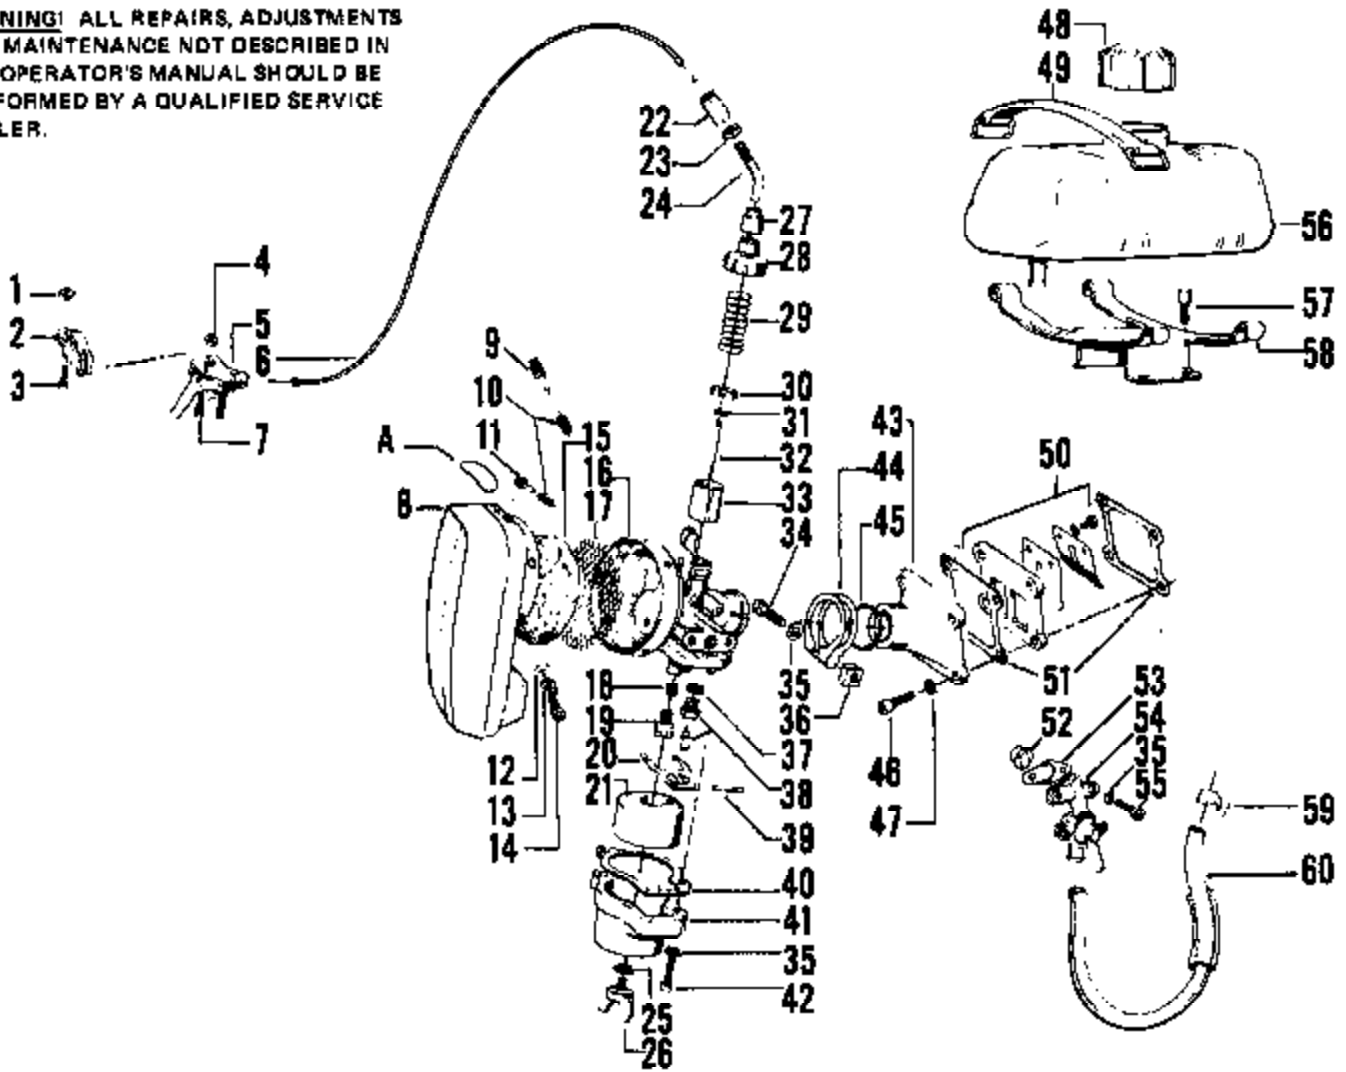

WARNING! ALL REPAIRS, ADJUSTMENTS AND MAINTENANCE NOT DESCRIBED IN THE OPERATOR'S MANUAL SHOULD BE PERFORMED BY A QUALIFIED SERVICE DEALER.

Ref #	Part Number	Qty	Description
1	530091345	1	Nut - Throttle Control Clamp
2	530092881	1	Clamp - Throttle Control
3	530091332	1	Bolt - Throttle Control Clamp
4	530092408	1	Wing Nut - Throttle Control
5	530092407	1	Throttle Control
6	530092882	1	Throttle Cable
7	530091331	1	Screw Throttle Control
8	530092478	1	Silencer Assembly
9	530092536	1	Screw - Air Bleed
10	530092535	2	Spring
11	530092534	1	Screw - Throttle Stop
12	530092546	4	Flat Washer
13	530091623	4	Spring Washer
14	530092489	4	Screw
15	530092473	1	Filter
16	530092462	1	Carburetor Assembly (Incl. 9, 10, 11, 22-33, 37,-42)
17	530092474	1	Screen
18	530092533	1	Jet - Pilot
19	530092528	1	Main Jet
20	530092487	1	Float Hinge
21	530092471	1	Float
22	530092479	1	Throttle Cable Bushing
23	530092481	1	Cable Adjusting Nut
24	530092482	1	Cable Adjuster
25	530092526	1	Fiber Washer
26	530092527	1	Drain Screw
27	530092483	1	Rubber Grommet
28	530092486	1	Cap
29	530092485	1	Throttle Spring
30	530092465	1	Spring Seat
31	530092466	1	E-Ring
32	530092463	1	Needle Jet
33	530092464	1	Piston Valve
34	530092475	1	Bolt
35	530089063	5	Washer
36	530092477	1	Square Nut
37	530092467	1	Washer
38	530092948	1	Needle Valve Assembly
39	530092488	1	Float Hinge Pin
40	530092469	1	Gasket
41	530092525	1	Float Chamber
42	530092484	2	Screw
43	530092501	1	Carburetor Bracket
44	530092476	1	Clamp
45	530092537	1	"O" Ring
46	530092511	4	Bolt
47	530089072	4	Lock Washer
48	530092448	1	Fuel Tank Cap Assembly
49	530092452	2	Tank Band
50	530092492	1	Reed Valve Assembly
51	530092502	2	Gasket
52	530092524	1	Filter
53	530092523	1	Gasket
54	530092518	1	Valve - Fuelflow
55	530092543	2	Screw
56	530092451	1	Fuel Tank