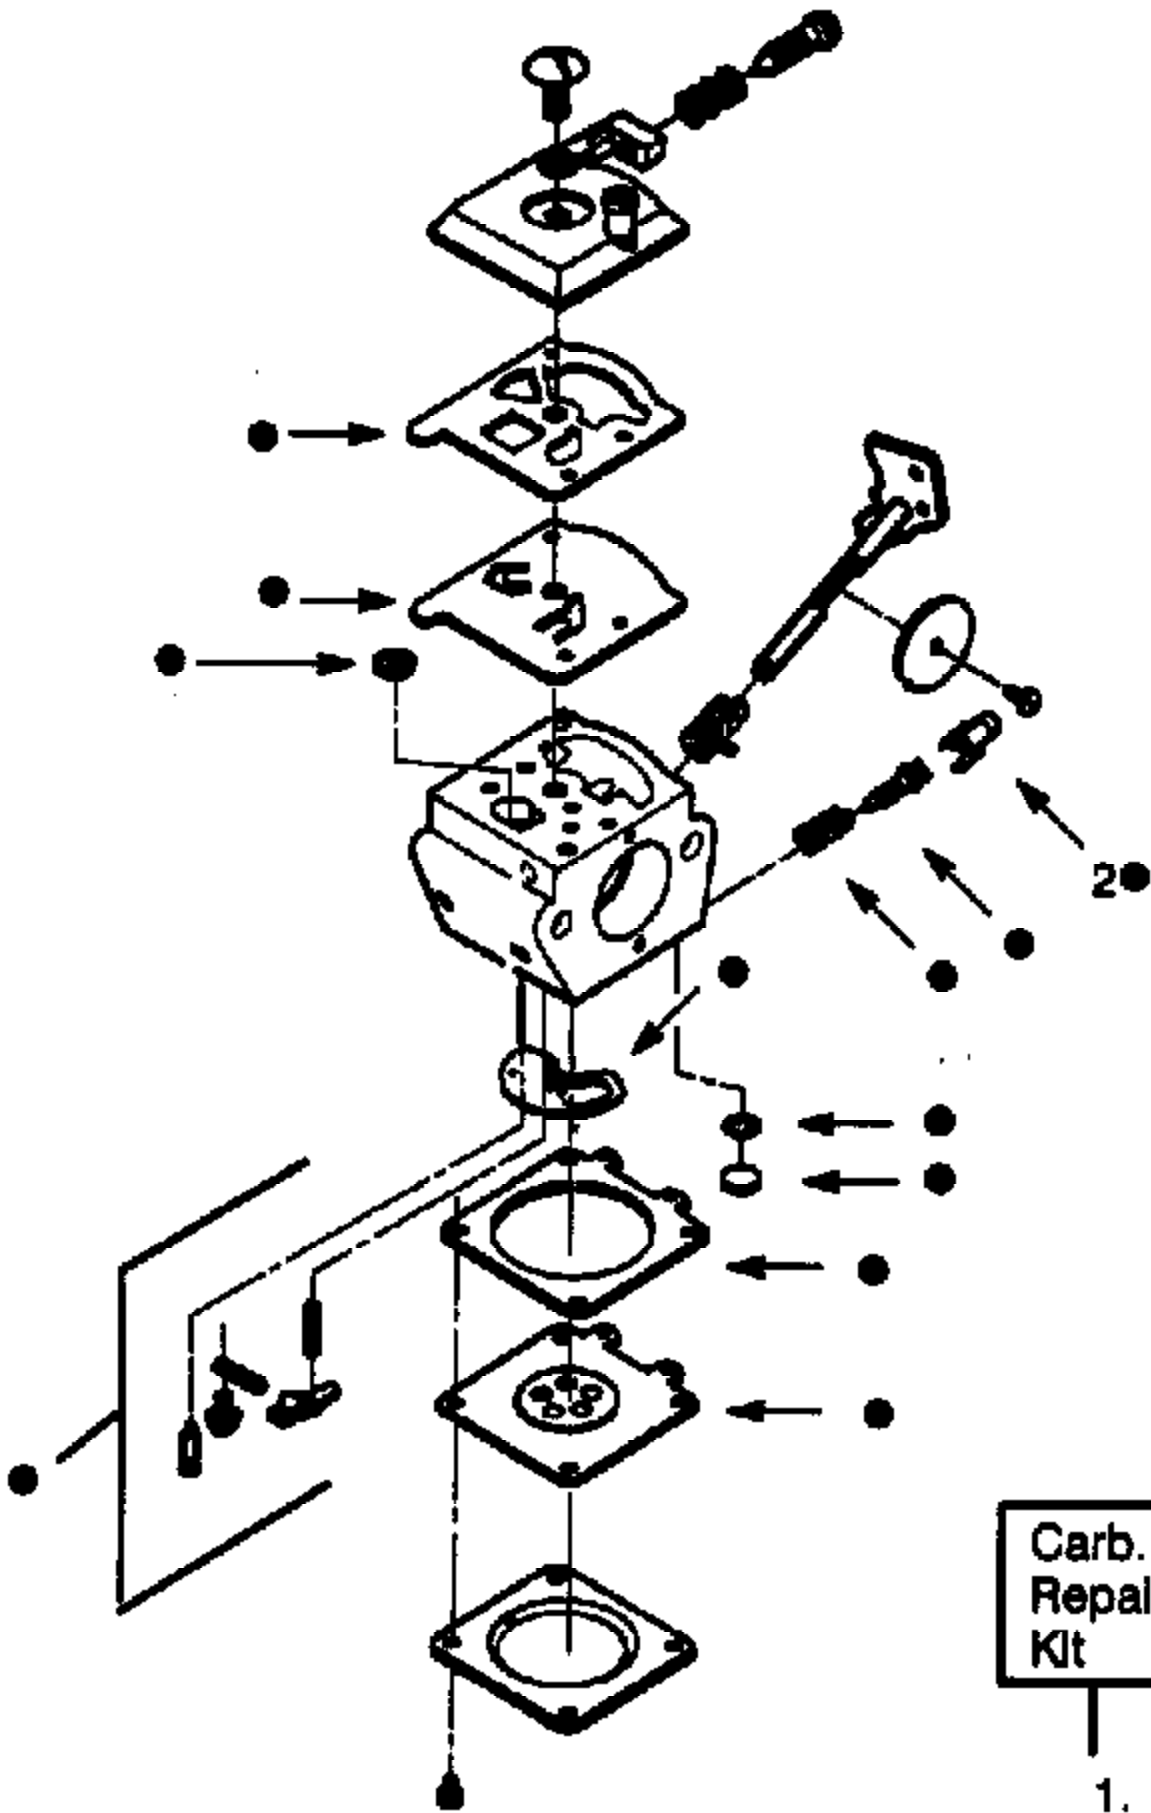

Carb.
Repair
Kit

1.

Ref #	Part Number	Qty	Description
1	530069725		Carburetor Repair Kit Parts indicated by an . in illustration are for clarity only, order complete assembly.
2	530038403		Limiter Cap

SV30 Gas BlowerPage 6 of 8
CARBURETOR