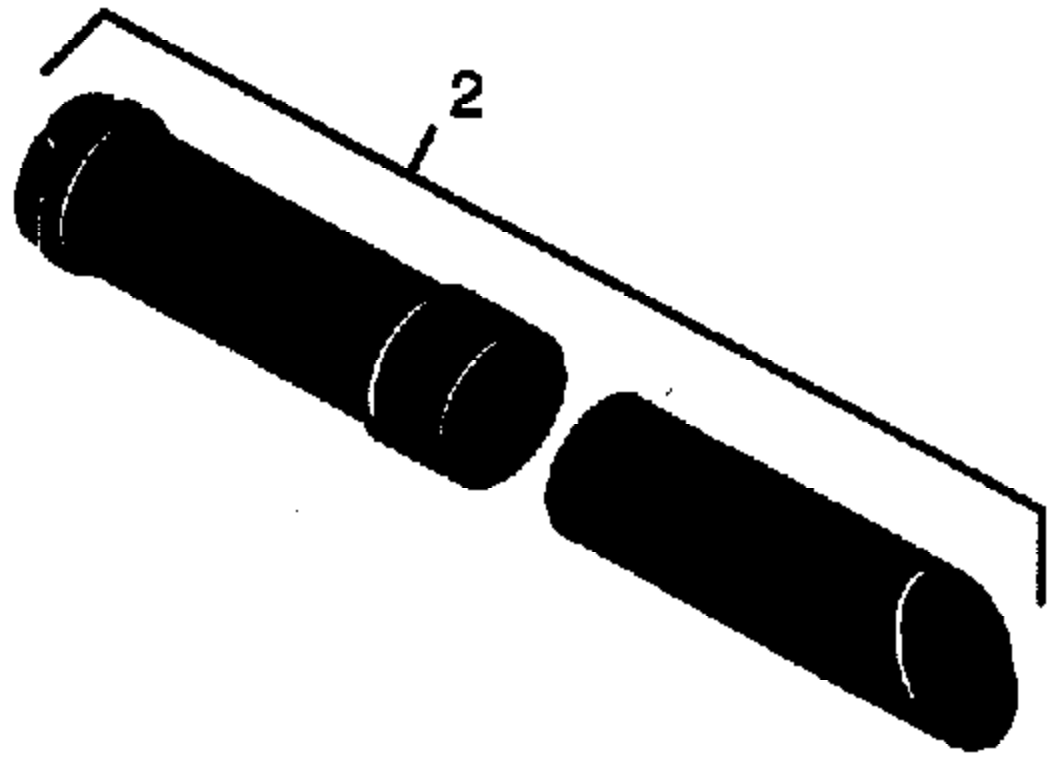

Ref #	Part Number	Qty	Description
1	530095358		Collection Bag
2	530069750		Vacuum Tubes
3	530095359		Vacuum Elbow

SV30 Gas BlowerPage 8 of 8
VACUUM ASSEMBLY