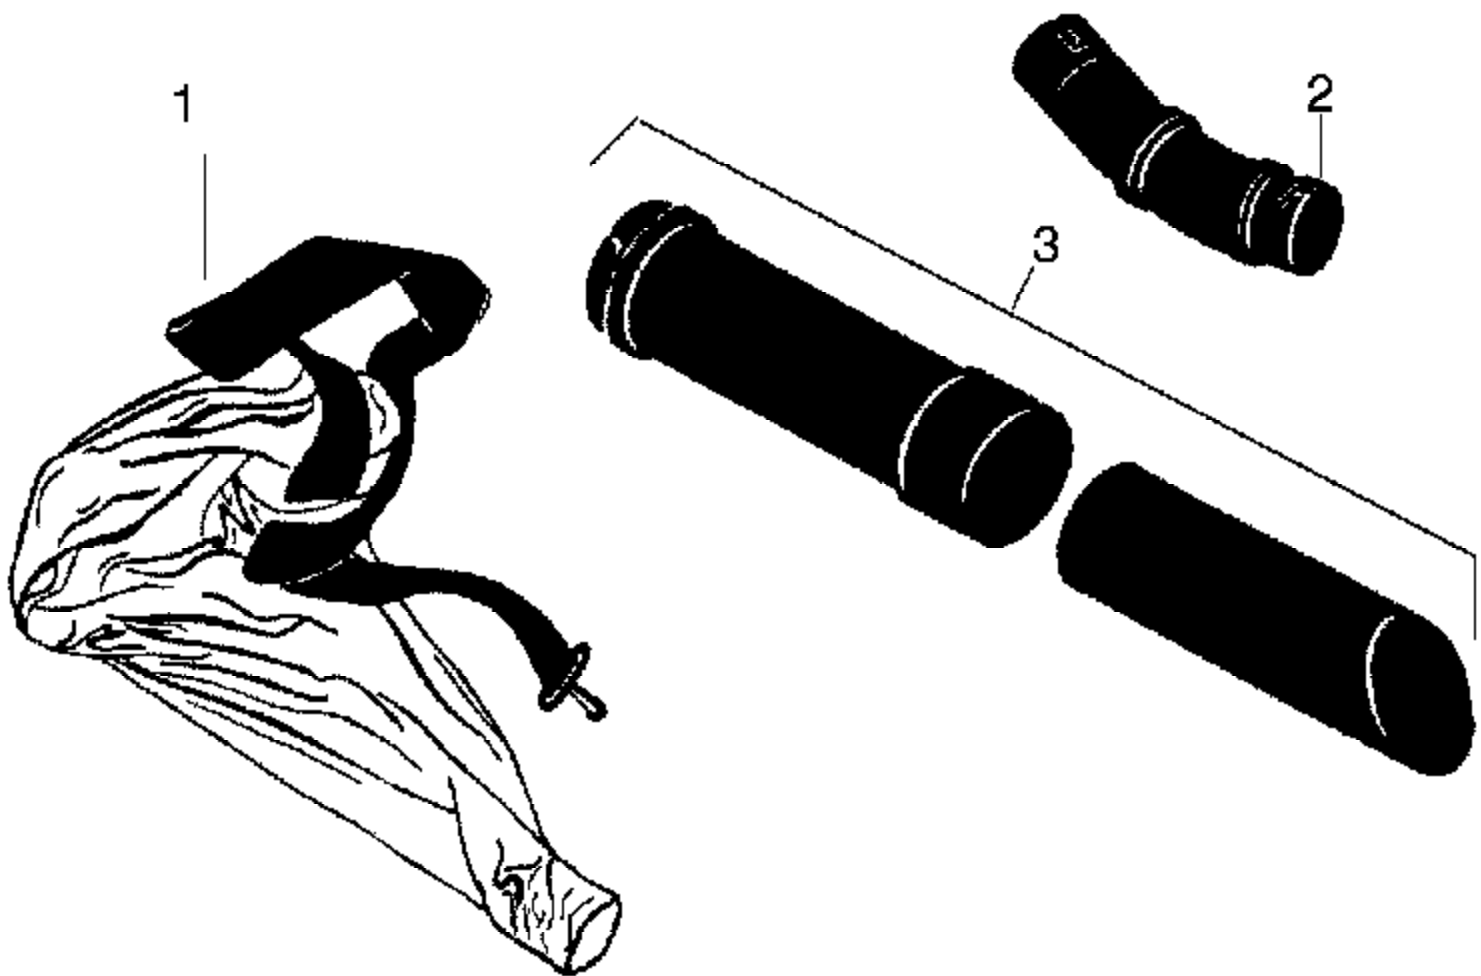

Ref #	Part Number	Qty	Description
1	530095116		Vac Bag Assy
2	530094654		Elbow-Vac Bag
3	530069270		Vac Tube Ass'y.
4	530010850		Handle-Rear
5	530094230		Clamp-Intake Tube
6	530082988		Operator Manual
7	530037250		Assy.-Shoulder Strap
	952701613		Vacuum Attachment Kit

SB30 Gas Blower Page 7 of 7
Vacuum Attachment Kit #952