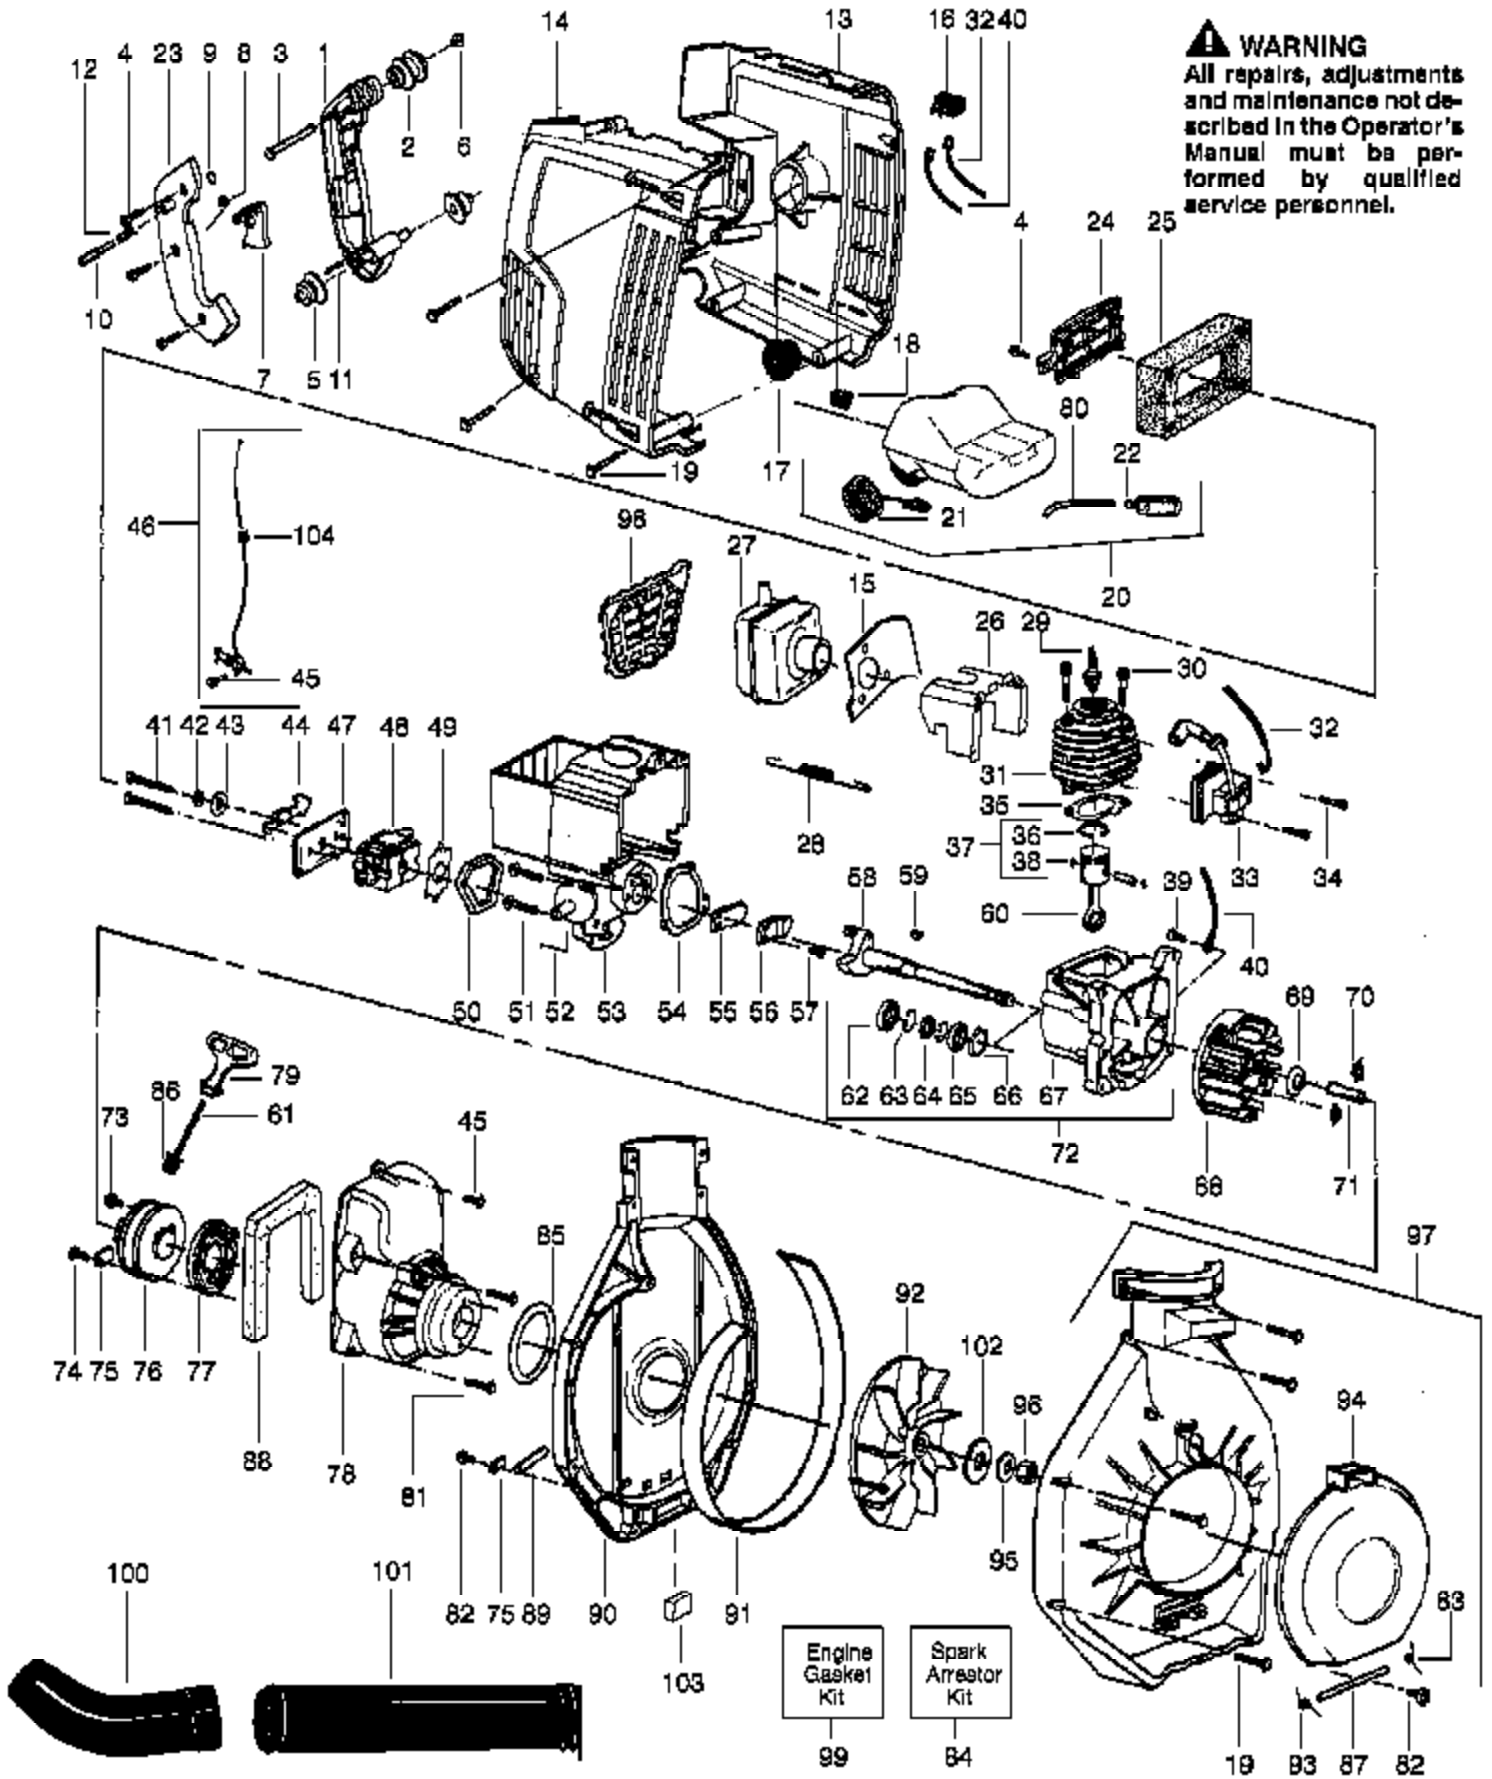

**⚠ WARNING**  
 All repairs, adjustments  
 and maintenance not de-  
 scribed in the Operator's  
 Manual must be per-  
 formed by qualified  
 service personnel.

Ref #	Part Number	Qty	Description
1	530069863		Handle Kit
2	530026994		Isolator
3	530029111		Spacer-Isolator
4	530015635		Screw
5	530029130		Isolator-Handle (Rear)
6	530015813		Screw
7	530029072		Trigger
8	530027597		Spring-Lever Return
9	530015702		"C" Clip-Throttle Lock
10	530029117		Throttle Lock Button
11	530015840		Pin-Handle
12	530024772		Spring-Throttle
13	530037503		Shroud-Let
14	530037143		Shroud-Right
15	530053346		Heat Shield Air Dam
16	530069572		Switch Kit
17	530029129		Isolator-Engine Mount
18	530029295		Isolator Tank
19	530015814		Screw
20	530014263		Fuel Tank Ass'y. (Incl. #21, 22 & 80)
21	530014347		Fuel Cap Ass'y. w/retainer
22	530095646		Fuel Pick-up Ass'y.
23	530014160		Handle Cover Ass'y. (Incl. #9, 10 & 12)
24	530029274		Cover-Filter
25	530029112		Air Filter (Foam)
26	530029404		Air Baffle
27	530069293		Muffler Kit
28	530029116		Spring-Muffler
29	952030201		Spark Plug (RCJ-8Y)
30	530001624		Screw
31	530069626		Cylinder Kit
32	530029425		Lead Wire (Switch)
33	530039137		Ignition Module
34	530015816		Screw
35	530019178		Gasket-Cylinder
36	530025875		Piston Ring
37	530069349		Piston Kit (Incl. #36, 38, & Pin)
38	530015162		Retainer
39	530015306		Screw
40	530029426		Ground Wire (Switch)
41	530015849		Screw
42	530015254		Washer
43	530015852		Spacer-Choke
44	530029114		Choke Shutter
45	530015775		Screw
46	530037492		Cable Assembly
47	530029115		Plate-Air Filter Mtg.
48	530069644		Carburetor Ass'y. Kit (WT 141A w/ Limiter Cap)
49	530019164		Gasket-Carb
50	530019165		Seal-Foam/Reed Block
51	530015771		Screw
52	530029113		Ground Wire (Static)
53	530047696		Reed Block/Heat Shield
54	530019166		Gasket-Reed Block/C'case
55	530027593		Reed Valve
56	530027594		Reed Stop