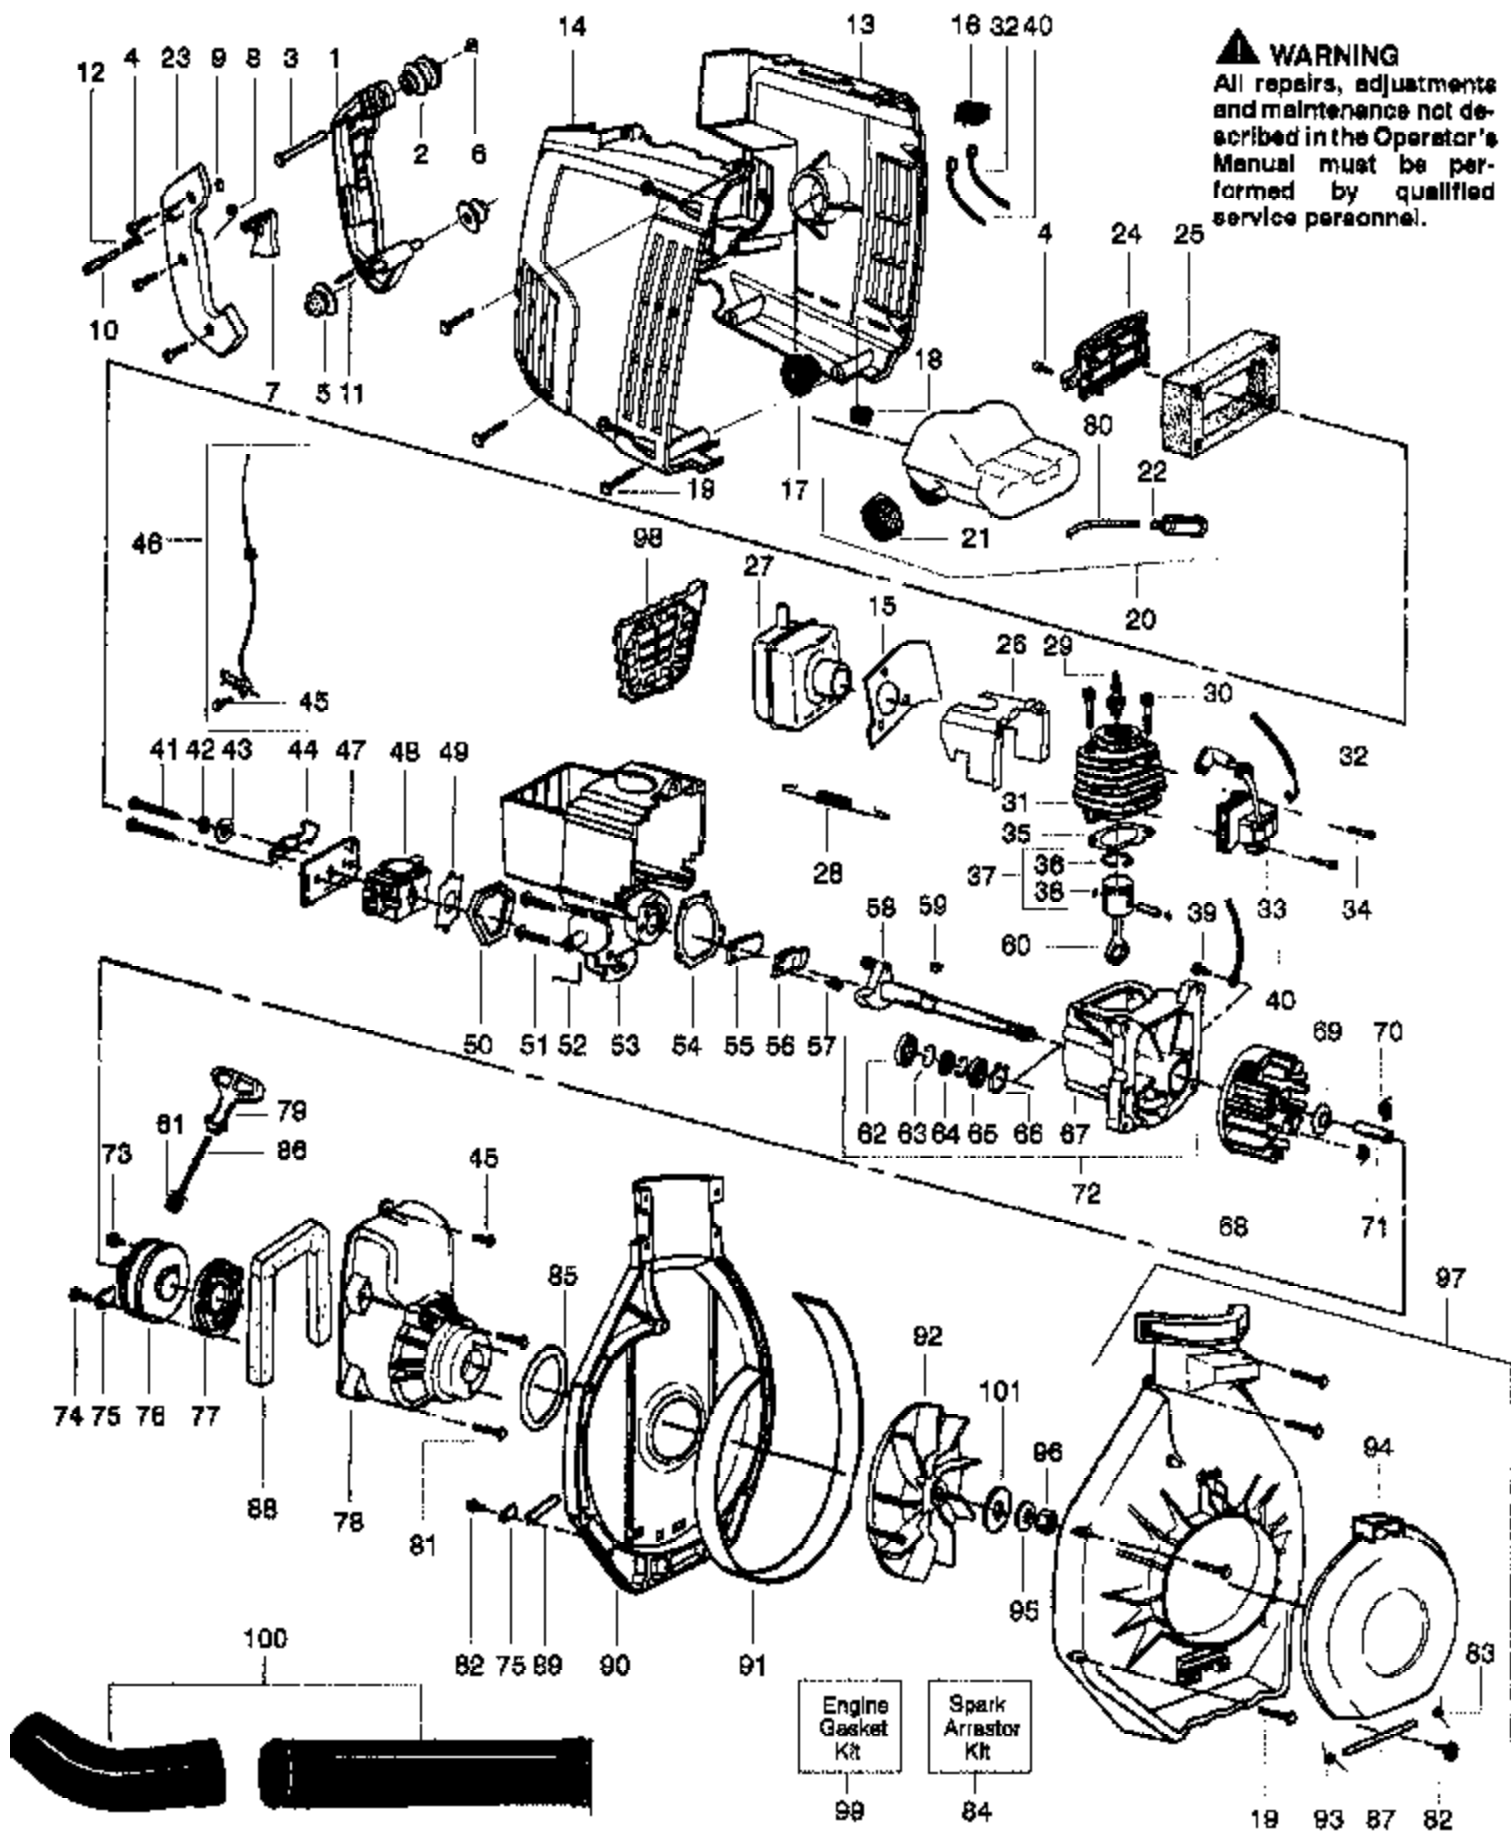

▲ WARNING
 All repairs, adjustments and maintenance not described in the Operator's Manual must be performed by qualified service personnel.

Ref #	Part Number	Qty	Description
1	530069863		Handle Kit
2	530026994		Isolator
3	530029111		Spacer-Isolator
4	530015635		Screw
5	530029130		Isolator-Handle (Rear)
6	530015813		Screw
7	530029072		Trigger
8	530027597		Spring-Lever Return
9	530015702		"C" Clip-Throttle Lock
10	530029117		Throttle Lock Button
11	530015840		Pin-Handle
12	530024772		Spring-Throttle
13	530052458	SB180BV	Shroud-Left
14	530052457	Blower Assembly	Shroud-Right
15	530053346		Heat Shield
16	530069572		Switch Kit
17	530029129		Isolator-Engine Mount
18	530029295		Isolator Tank
19	530015814		Screw
20	530014263		Fuel Tank Ass'y. (Incl. #21, 22 & 80)
21	530014347		Fuel Cap Ass'y.
22	530014362		Fuel Pick-up Ass'y.
23	530014160		Handle Cover Ass'y. (Incl. #9, 10 & 12)
24	530052456		Cover-Filter
25	530029112		Air Filter (Foam)
26	530029404		Air Baffle
27	530069293		Muffler Kit
28	530029116		Spring-Muffler
29	952030201		Spark Plug (RCJ-8Y)
30	530001624		Screw
31	530069626		Cylinder Kit
32	530029425		Lead Wire (Switch)
33	530039137		Ignition Module
34	530015816		Screw
35	530019178		Gasket-Cylinder
36	530025875		Piston Ring
37	530069349		Piston Kit (Incl. #36, 38, & Pin)
38	530015162		Retainer
39	530015306		Screw
40	530029426		Ground Wire (Switch)
41	530015849		Screw
42	530015254		Washer
43	530015852		Spacer-Choke
44	530029114		Choke Shutter
45	530015775		Screw
46	530037492		Cable Assembly
47	530029115		Plate-Air Filter Mtg.
48	530069644		Carburetor Ass'y. Kit (WT 141A w/ Limiter Cap)
49	530019164		Gasket - Carb
50	530019165		Seal - Foam/Reed Block
51	530015771		Screw
52	530029113		Ground Wire (Static)
53	530047696		Reed Block/Heat Shield
54	530019166		Gasket-Reed Block/C'case
55	530027593		Reed Valve
56	530027594		Reed Stop