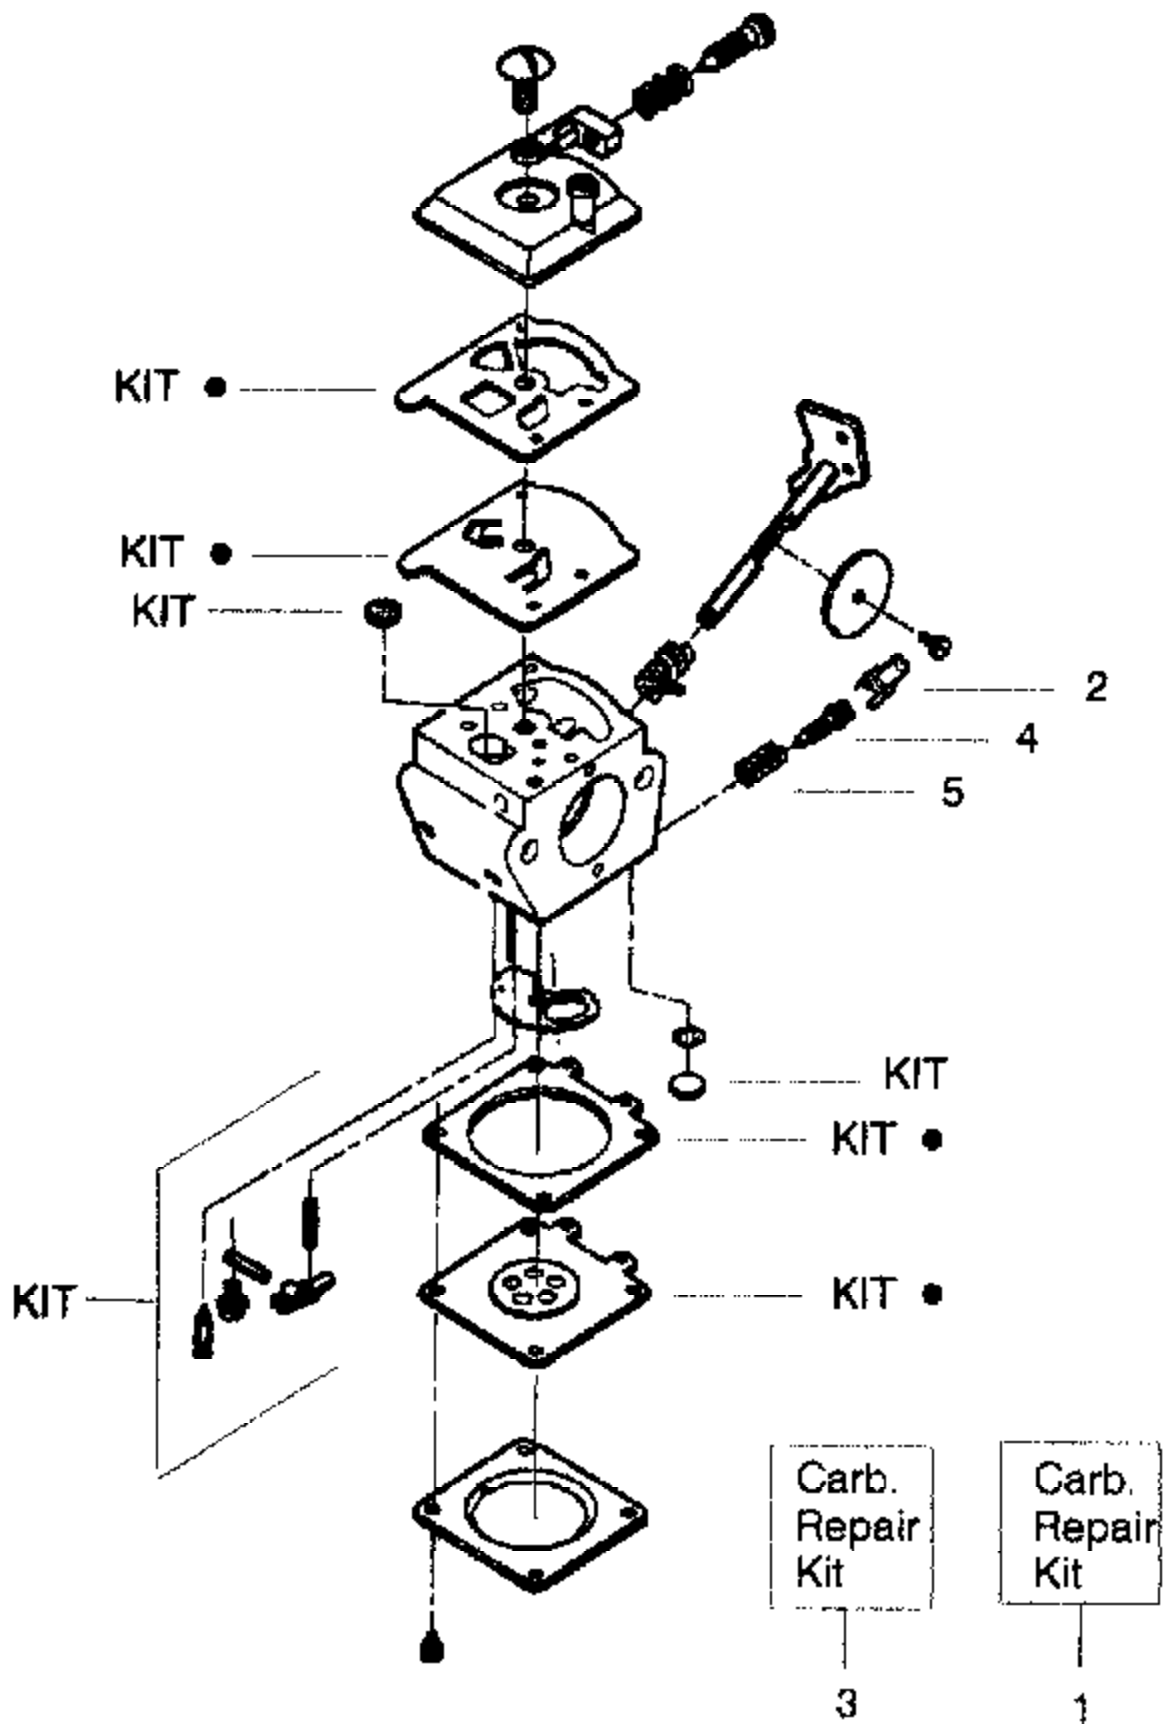

Ref #	Part Number	Qty	Description
	530069644		Carburetor Assembly - WT 141A
1	530069827		Carburetor Repair Kit (KIT = Indicates Contents)
2	530038403		Limiter Cap
3	530069844		Gasket/Diaphragm Kit (DOT = Indicates Contents)
4	530035341		Needle-Fuel Mixture
5	530035342		Spring-Fuel Mixture