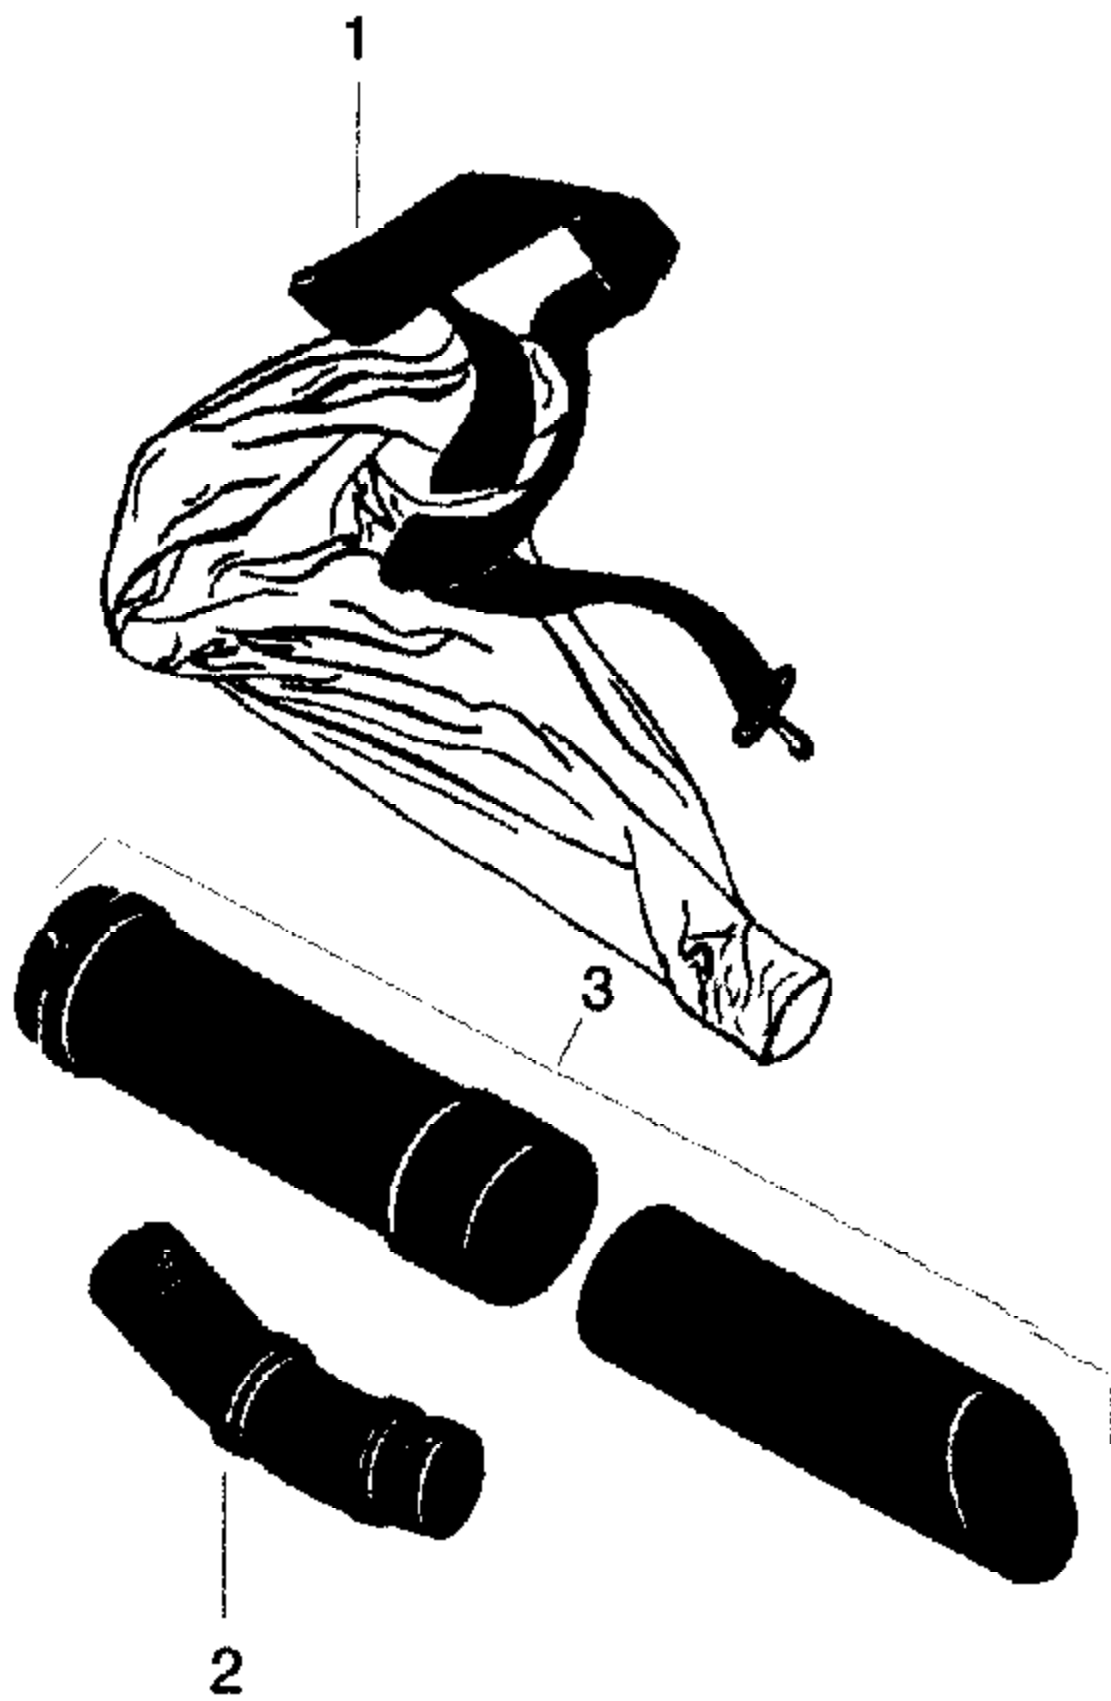

Ref #	Part Number	Qty	Description
1	530095358		Vac Bag Assy. w/Strap
2	530095117		Elbow-Vac Bag
3	530069270		Vac Tube Ass'y.