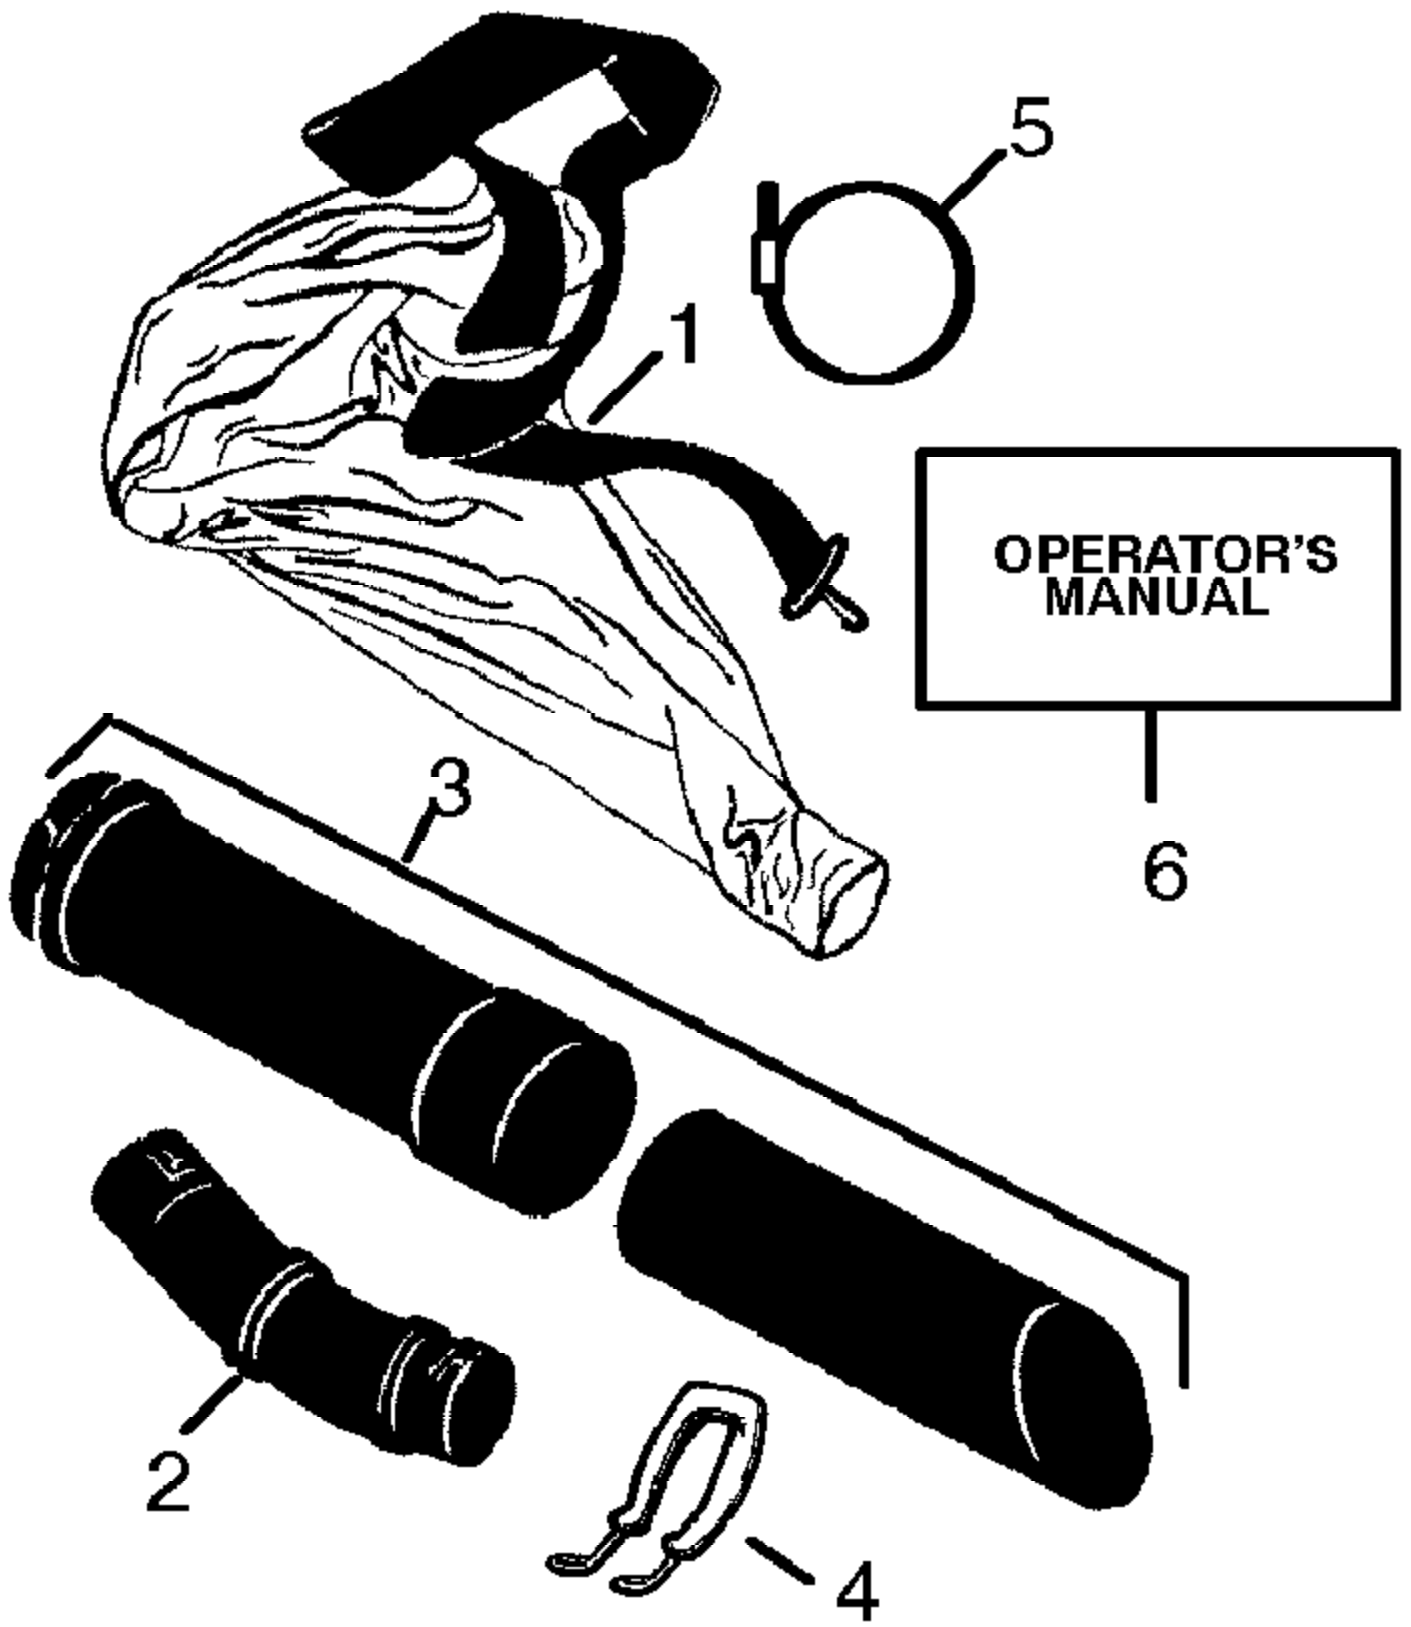

Ref #	Part Number	Qty	Description
	952701613		Vacuum Attachment Kit
1	530069272		Collection Bag W/Strap
2	530095117		Collection Bag Elbow Tube
3	530069270		Vacuum Tubes
4	530010850		Handle
5	530094230		Clamp
6	530067597		Operator Manual Vacuum Attachment Kit Only