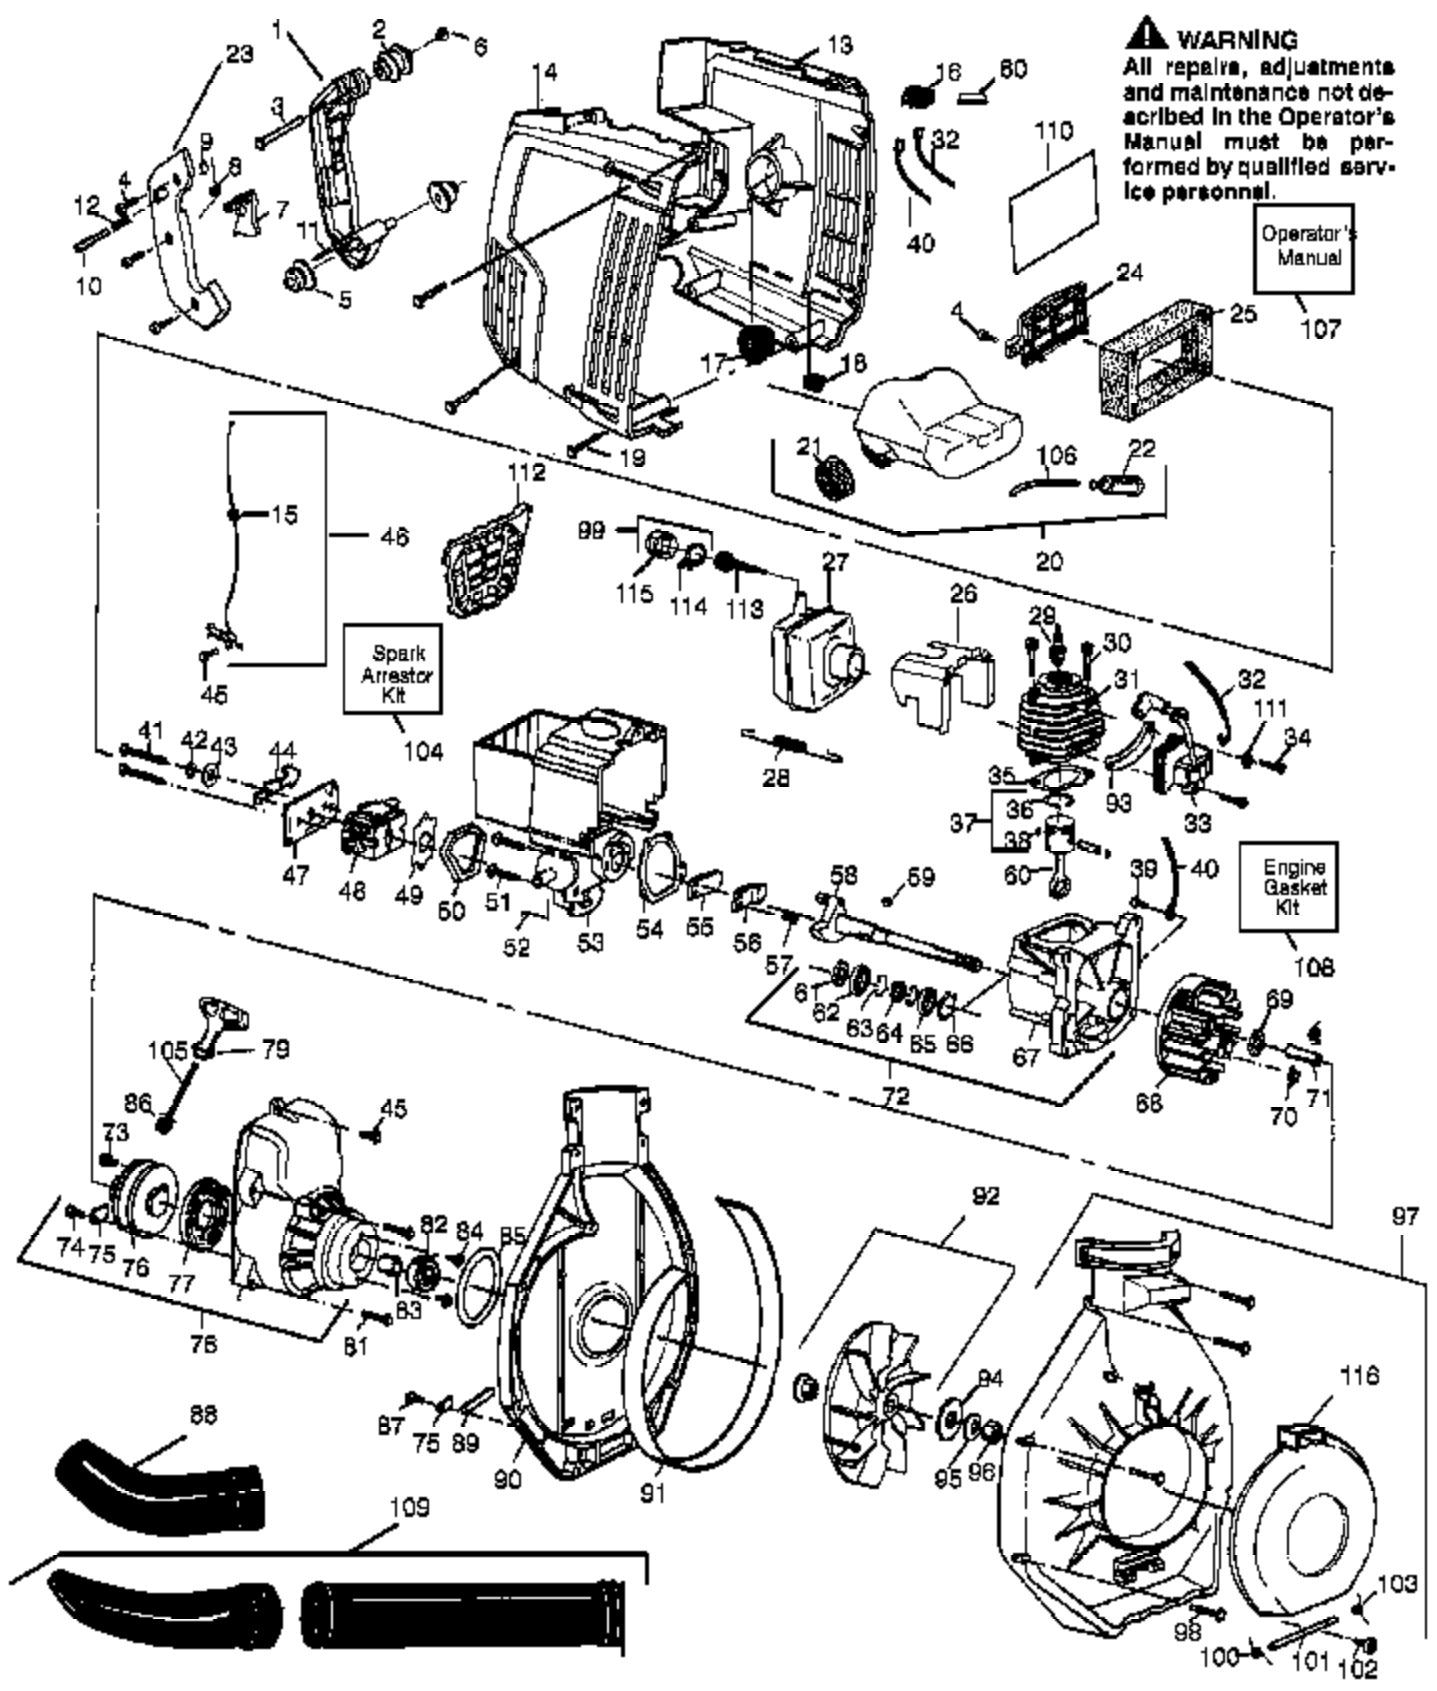

WARNING
 All repairs, adjustments and maintenance not described in the Operator's Manual must be performed by qualified service personnel.

Operator's Manual

Spark Arrestor Kit

Engine Gasket Kit

Ref #	Part Number	Qty	Description
1	530094712		Handle
2	530026994		Front Isolator
3	530029111		Spacer
4	530015635		Screw
5	530029130		Rear Isolator
6	530015813		Screw
7	530029072		Trigger
8	530027597		Spring
9	530015702		"C" Clip
10	530029117		Throttle Lock Button
11	530015840		Pin
12	530024772		Spring
13	530037503	GBI30V Gas Blower 2 of 10	Shroud-Left
14	530037143	Blower Assembly	Shroud-Right
15	530019168		Grommet
16	530069572		Switch
17	530029129		Isolator
18	530029295		Isolator
19	530015814		Screw
20	530014162		Fuel Tank Ass'y. (Incl. #21, 22 & 106)
21	530014347		Fuel Cap (Incl. O'Ring)
22	530014362		Fuel Pick-up Ass'y.
23	530014160		Handle Cover Ass'y. (Incl. 9, 10 & 12)
24	530029274		Cover
25	530029112		Air Filter
26	530029404		Air Baffle
27	530069293		Muffler
28	530029116		Spring
29	952030078		Spark Plug
30	530001624		Screw
31			Cylinder
	530012244		22-22V
	530069628		30V - Type 1
	530069626		30 V - Type 2 & 3
32	530029425		Lead Wire
33	530039137		Ignition Module
34			Screw
	530015776		22-22V
	530015816		30V
35	530019178		Gasket
36			Piston Ring
	530026413		22-22V
	530025875		30V
37			Piston Kit (Incl. #36, 38, & Pin)
	530069274		22-22V
	530069277		30V - Type 1
	530069349		30V - Type 2 & 3
38	530015162		Retainer
39	530015306		Screw
40	530029426		Ground Wire
41	530015849		Screw
42	530015254		Wave Washer
43	530015852		Spacer
44	530029114		Choke Shutter
45	530015775		Screw
46	530037492		Cable Assembly (Incl. #45)