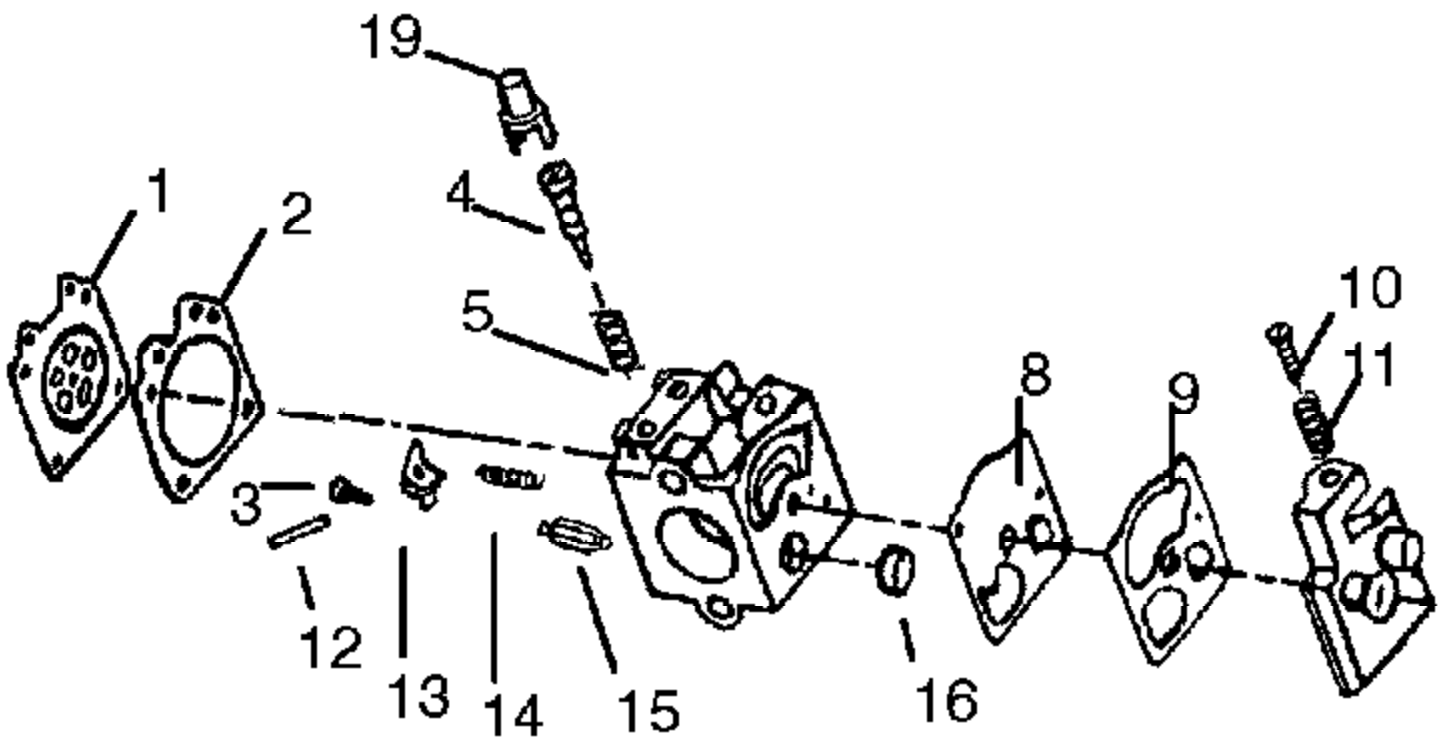

Carb Repair
Kit

Carb Gasket
Kit

17

18

Ref #	Part Number	Qty	Description
1	530035014		DIAPHRAGM
2	530035151		Metering Diaphragm Gasket
3	530035016		Metering Lever Pin Screw
4	530035268		Mixture Needle
5	530035214		Mixture Needle Spring
8	530035166		Fuel Pump Diaphragm
9	530035164		Fuel Pump Gasket
10	530035203		Idle Speed Screw
11	530035208		Idle Speed Spring
12	530035028		Metering Lever Pin
13	530035031		Metering Lever
14	530035188		Metering Lever Spring
15	530035106	GBI30V Gas Engine of 10	Inner Needle Valve
16	530035178	Carburetor Assembly - WT-1	Fuel Inlet Screen
17	530035264		Carb. Kwik Repair Kit Contains Ref. #1-4, 9, 10, 14-18
18	530035219		Carb. Gasket/Diaphragm Kit Contains Ref. #1, 2, 9, 10
19			UNKNOWN