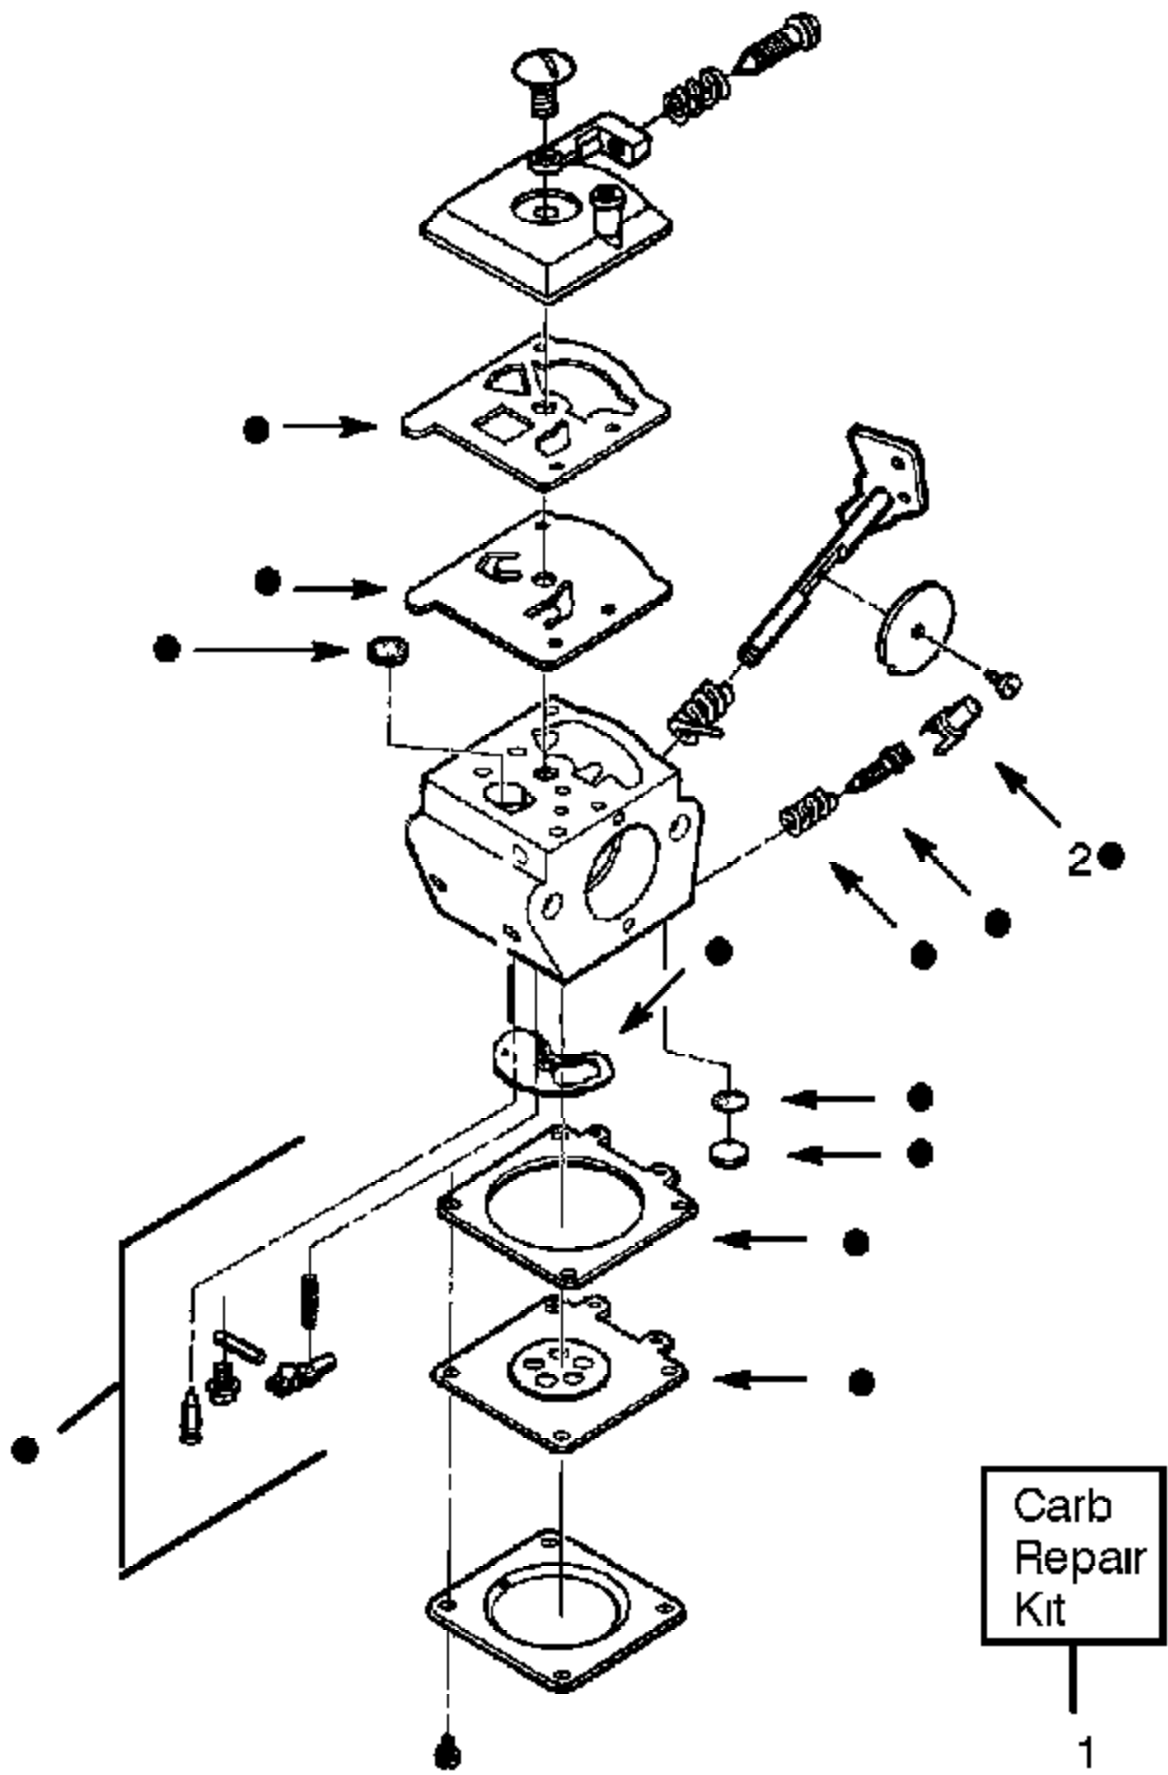

Carb Repair
Kit

Carb Gasket
Kit

17

18

Ref #	Part Number	Qty	Description
1	530035014		DIAPHRAGM
2	530035151		Metering Diaphragm Gasket
3	530035016		Metering Lever Pin Screw
4	530035268		Mixture Needle
5	530035214		Mixture Needle Spring
8	530035166		Fuel Pump Diaphragm
9	530035164		Fuel Pump Gasket
10	530035203		Idle Speed Screw
11	530035208		Idle Speed Spring
12	530035028		Metering Lever Pin
13	530035031		Metering Lever
14	530035188		Metering Lever Spring
15	530035106	GBI30V Gas Engine of 10	Inner Needle Valve
16	530035178	Carburetor Assembly - WT-1	Fuel Inlet Screen
17	530035264		Carb. Kwik Repair Kit Contains Ref. #1-4, 9, 10, 14-18
18	530035219		Carb. Gasket/Diaphragm Kit Contains Ref. #1, 2, 9, 10
19			UNKNOWN