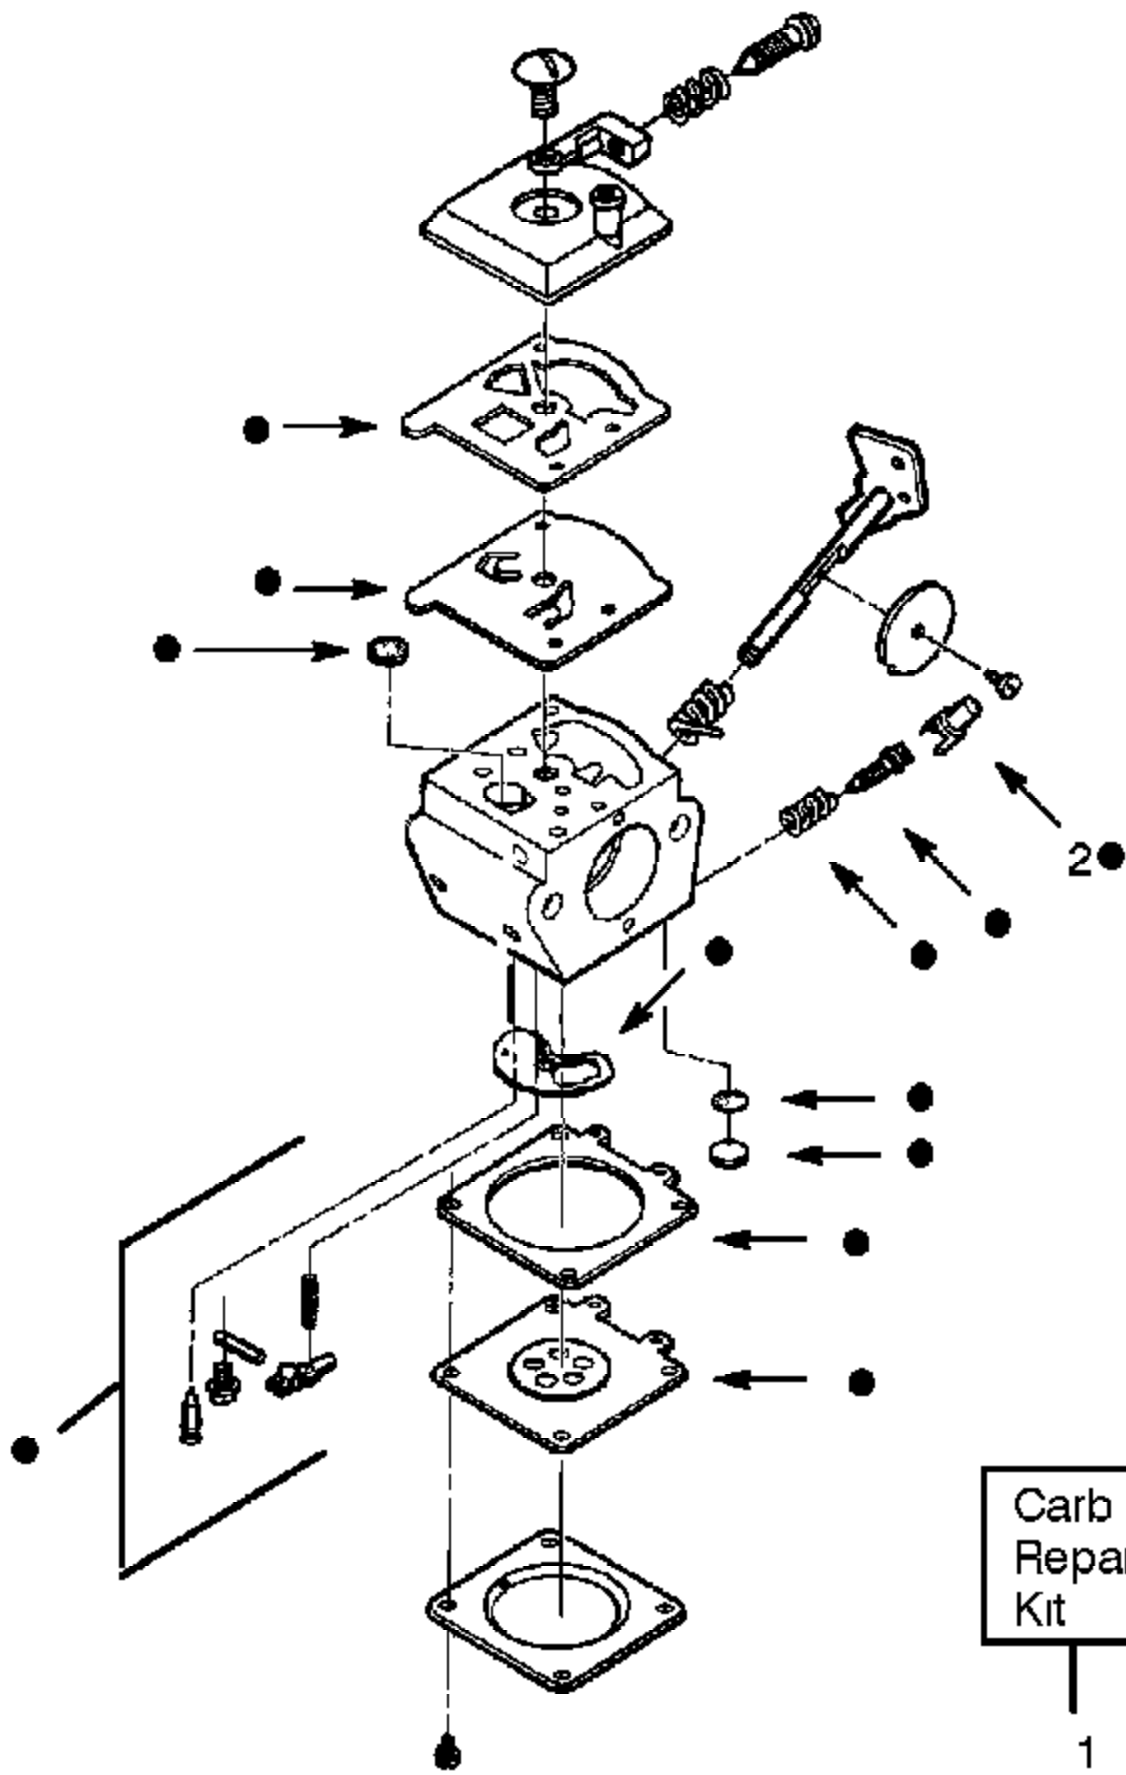

Carb Repair
Kit

Carb Gasket
Kit

17

18

Ref #	Part Number	Qty	Description
1	530035014		DIAPHRAGM
2	530035151		Metering Diaphragm Gasket
3	530035016		Metering Lever Pin Screw
4	530035268		Mixture Needle
5	530035214		Mixture Needle Spring
8	530035166		Fuel Pump Diaphragm
9	530035164		Fuel Pump Gasket
10	530035203		Idle Speed Screw
11	530035208		Idle Speed Spring
12	530035028		Metering Lever Pin
13	530035031		Metering Lever
14	530035188		Metering Lever Spring
15	530035106	GBI22V Gas Engine of 10	Inner Needle Valve
16	530035178	Carburetor Assembly - WT-1	Fuel Inlet Screen
17	530035264		Carb. Kwik Repair Kit Contains Ref. #1-4, 9, 10, 14-18
18	530035219		Carb. Gasket/Diaphragm Kit Contains Ref. #1, 2, 9, 10
19			UNKNOWN