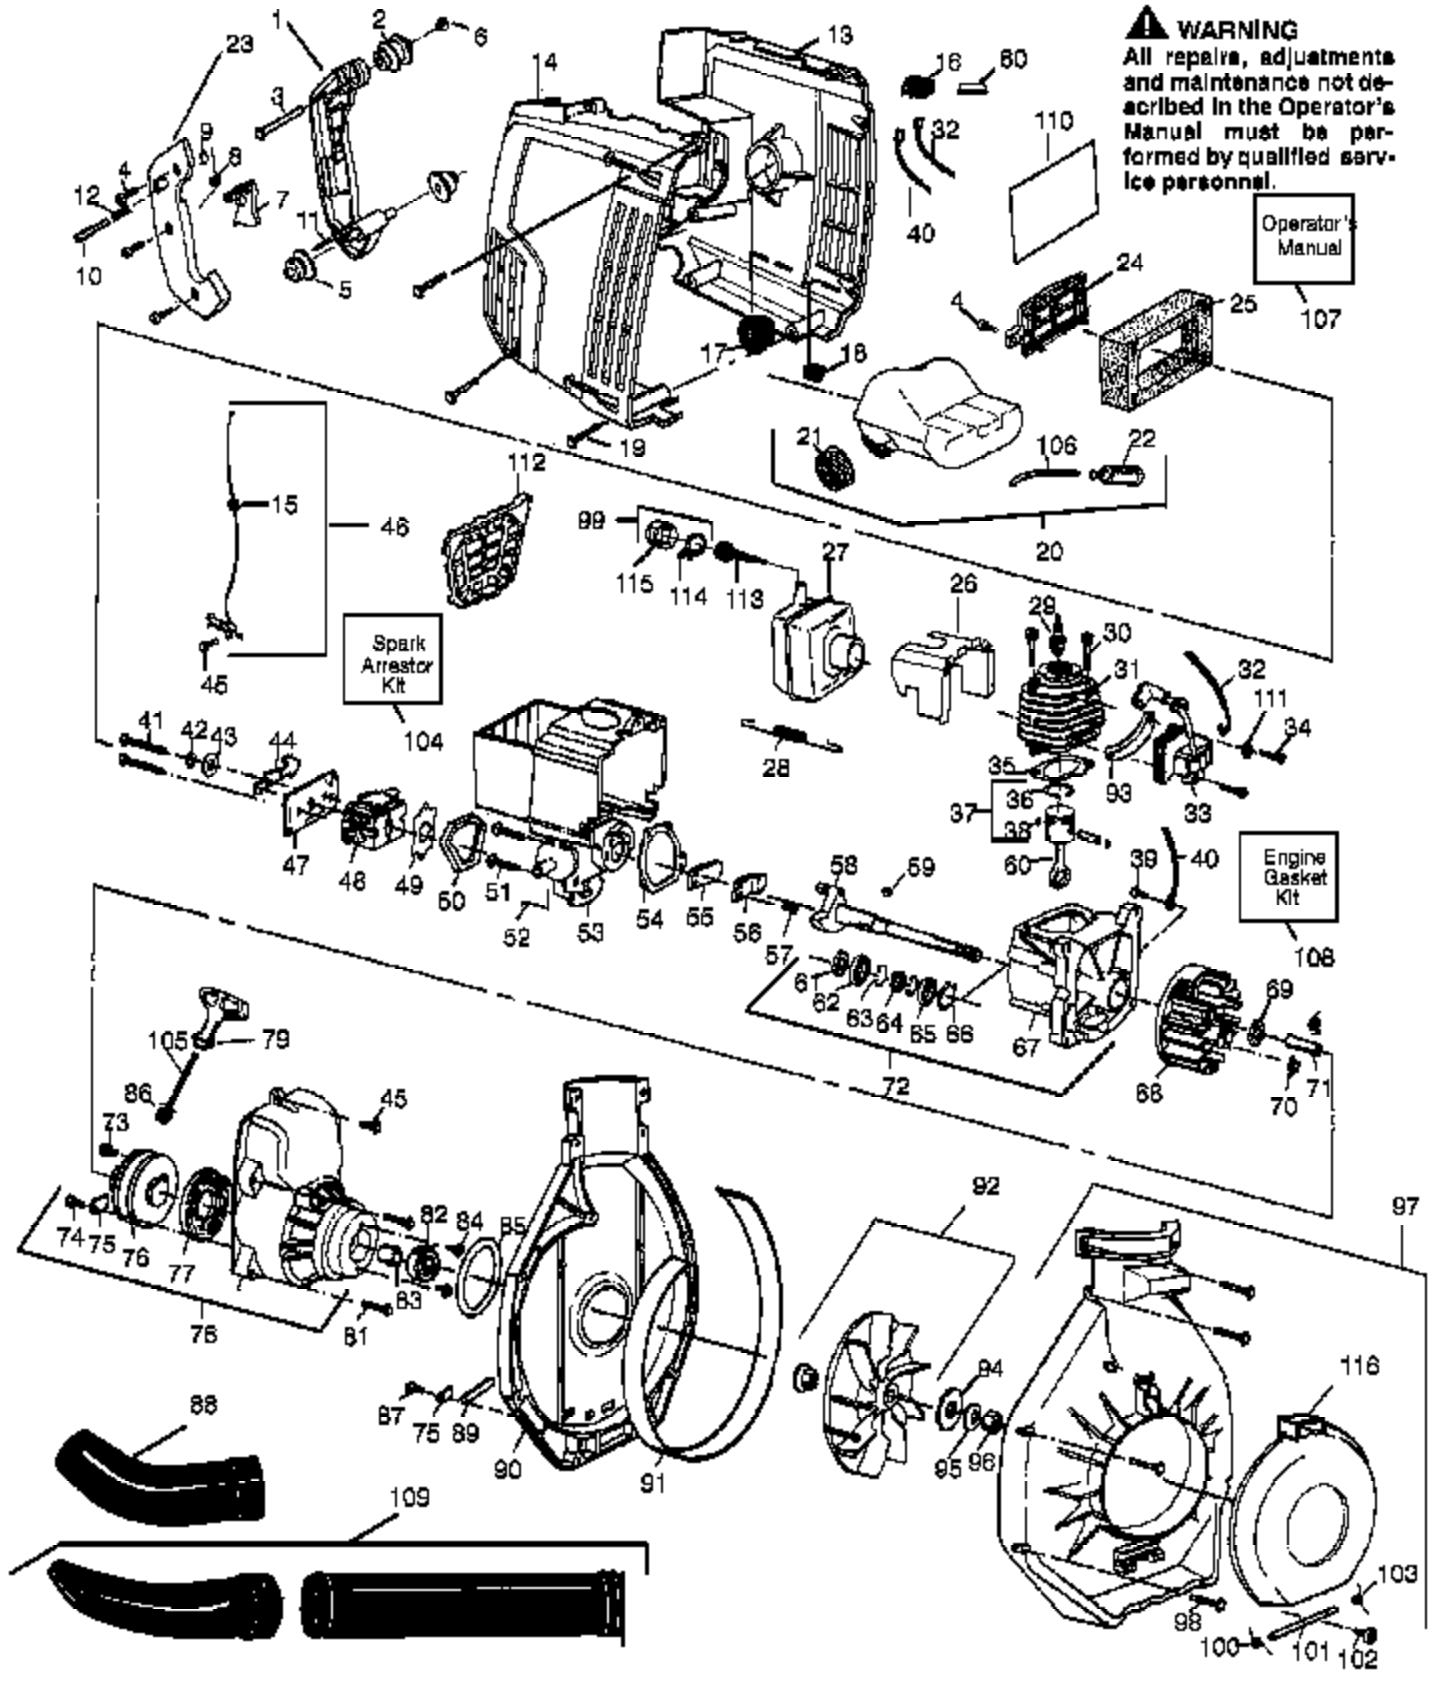

WARNING
 All repairs, adjustments and maintenance not described in the Operator's Manual must be performed by qualified service personnel.

Operator's Manual

Ref #	Part Number	Qty	Description
1	530094712		Handle
2	530026994		Front Isolator
3	530029111		Spacer
4	530015635		Screw
5	530029130		Rear Isolator
6	530015813		Screw
7	530029072		Trigger
8	530027597		Spring
9	530015702		"C" Clip
10	530029117		Throttle Lock Button
11	530015840		Pin
12	530024772		Spring
13	530037503	GBI22V Gas Blower 2 of 10	Shroud-Left
14	530037143	Blower Assembly	Shroud-Right
15	530019168		Grommet
16	530069572		Switch
17	530029129		Isolator
18	530029295		Isolator
19	530015814		Screw
20	530014162		Fuel Tank Ass'y. (Incl. #21, 22 & 106)
21	530014347		Fuel Cap (Incl. O'Ring)
22	530014362		Fuel Pick-up Ass'y.
23	530014160		Handle Cover Ass'y. (Incl. 9, 10 & 12)
24	530029274		Cover
25	530029112		Air Filter
26	530029404		Air Baffle
27	530069293		Muffler
28	530029116		Spring
29	952030078		Spark Plug
30	530001624		Screw
31			Cylinder
	530012244		22-22V
	530069628		30V - Type 1
	530069626		30 V - Type 2 & 3
32	530029425		Lead Wire
33	530039137		Ignition Module
34			Screw
	530015776		22-22V
	530015816		30V
35	530019178		Gasket
36			Piston Ring
	530026413		22-22V
	530025875		30V
37			Piston Kit (Incl. #36, 38, & Pin)
	530069274		22-22V
	530069277		30V - Type 1
	530069349		30V - Type 2 & 3
38	530015162		Retainer
39	530015306		Screw
40	530029426		Ground Wire
41	530015849		Screw
42	530015254		Wave Washer
43	530015852		Spacer
44	530029114		Choke Shutter
45	530015775		Screw
46	530037492		Cable Assembly (Incl. #45)