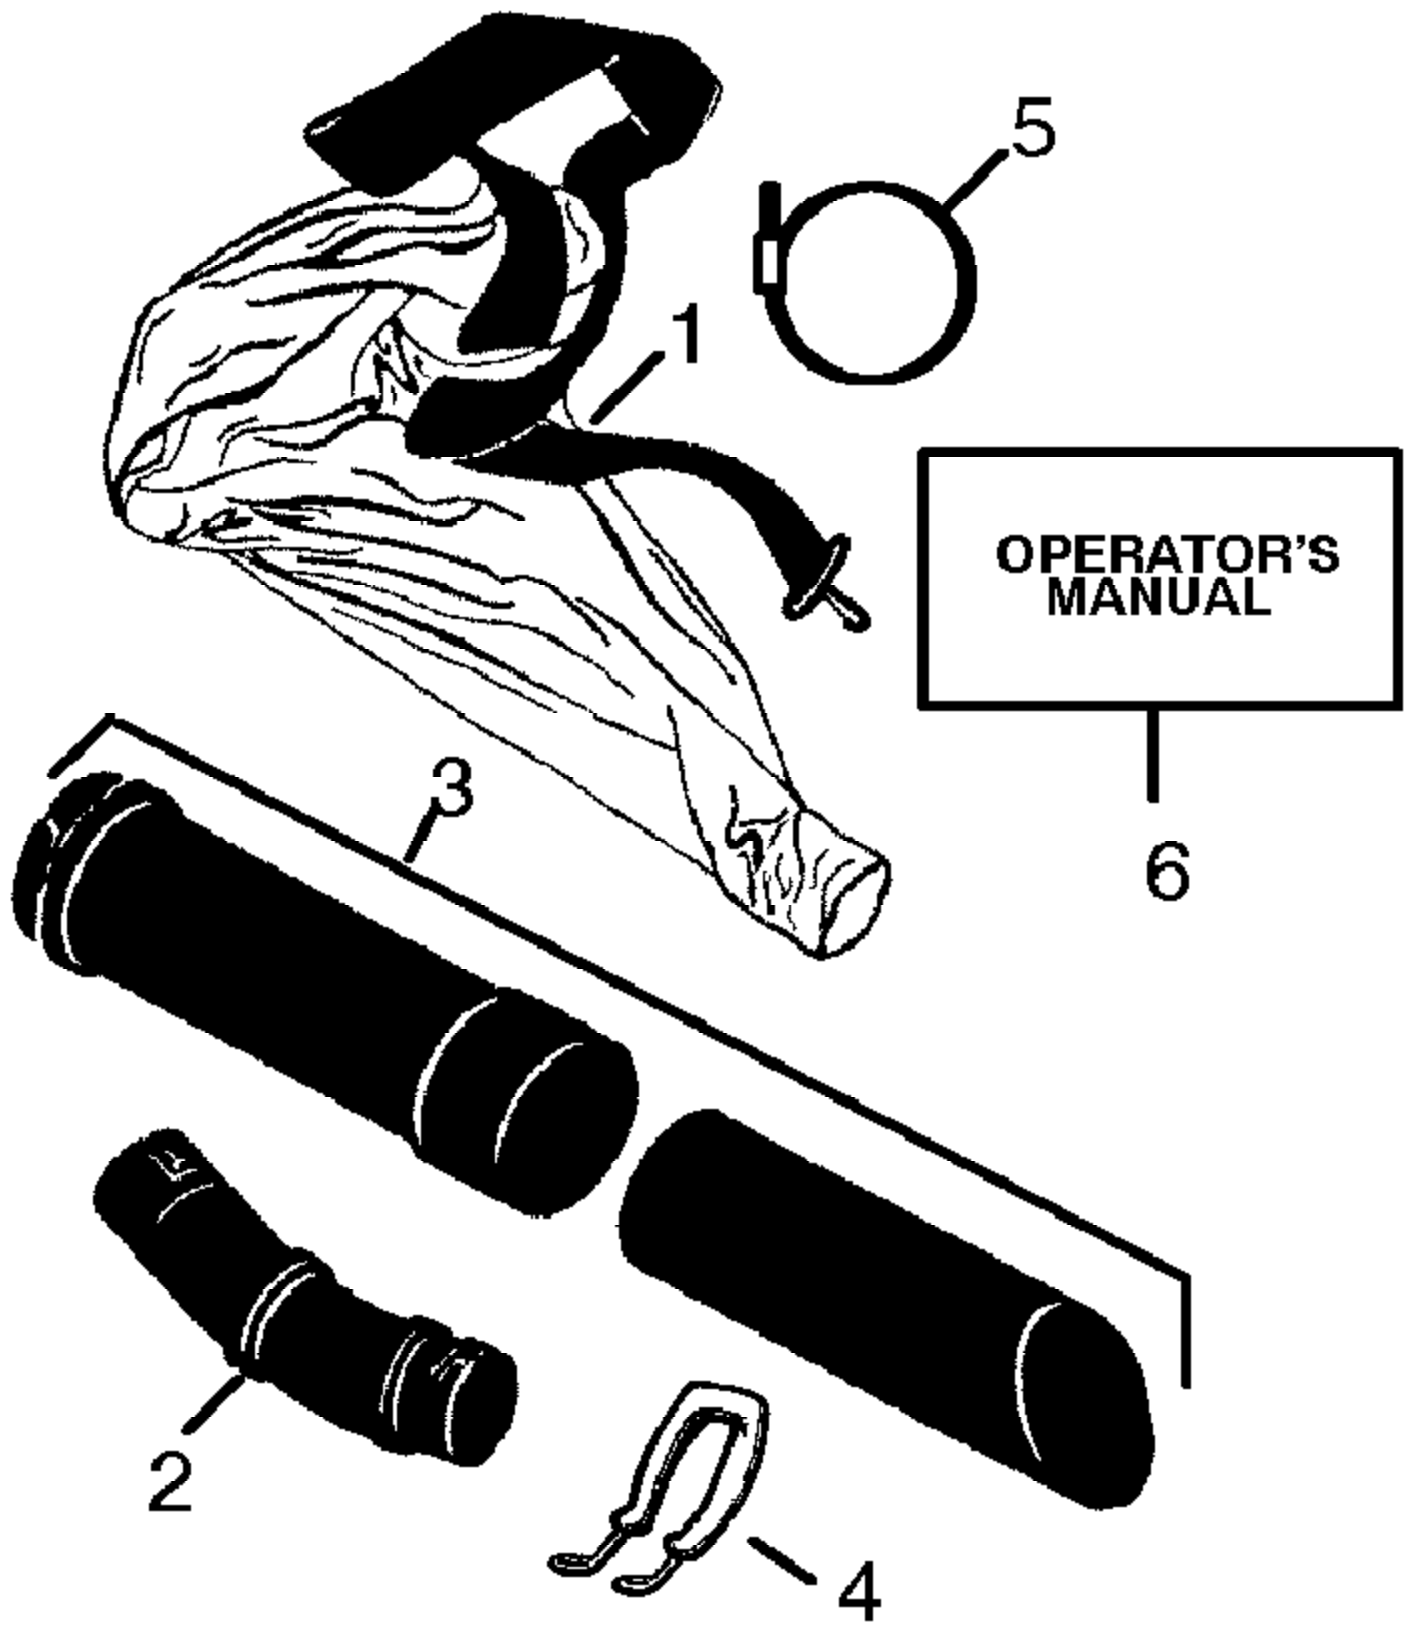

Ref #	Part Number	Qty	Description
	952701613		Vacuum Attachment Kit
1	530069272		Collection Bag W/Strap
2	530095117		Collection Bag Elbow Tube
3	530069270		Vacuum Tubes
4	530010850		Handle
5	530094230		Clamp
6	530067597		Operator Manual Vacuum Attachment Kit Only