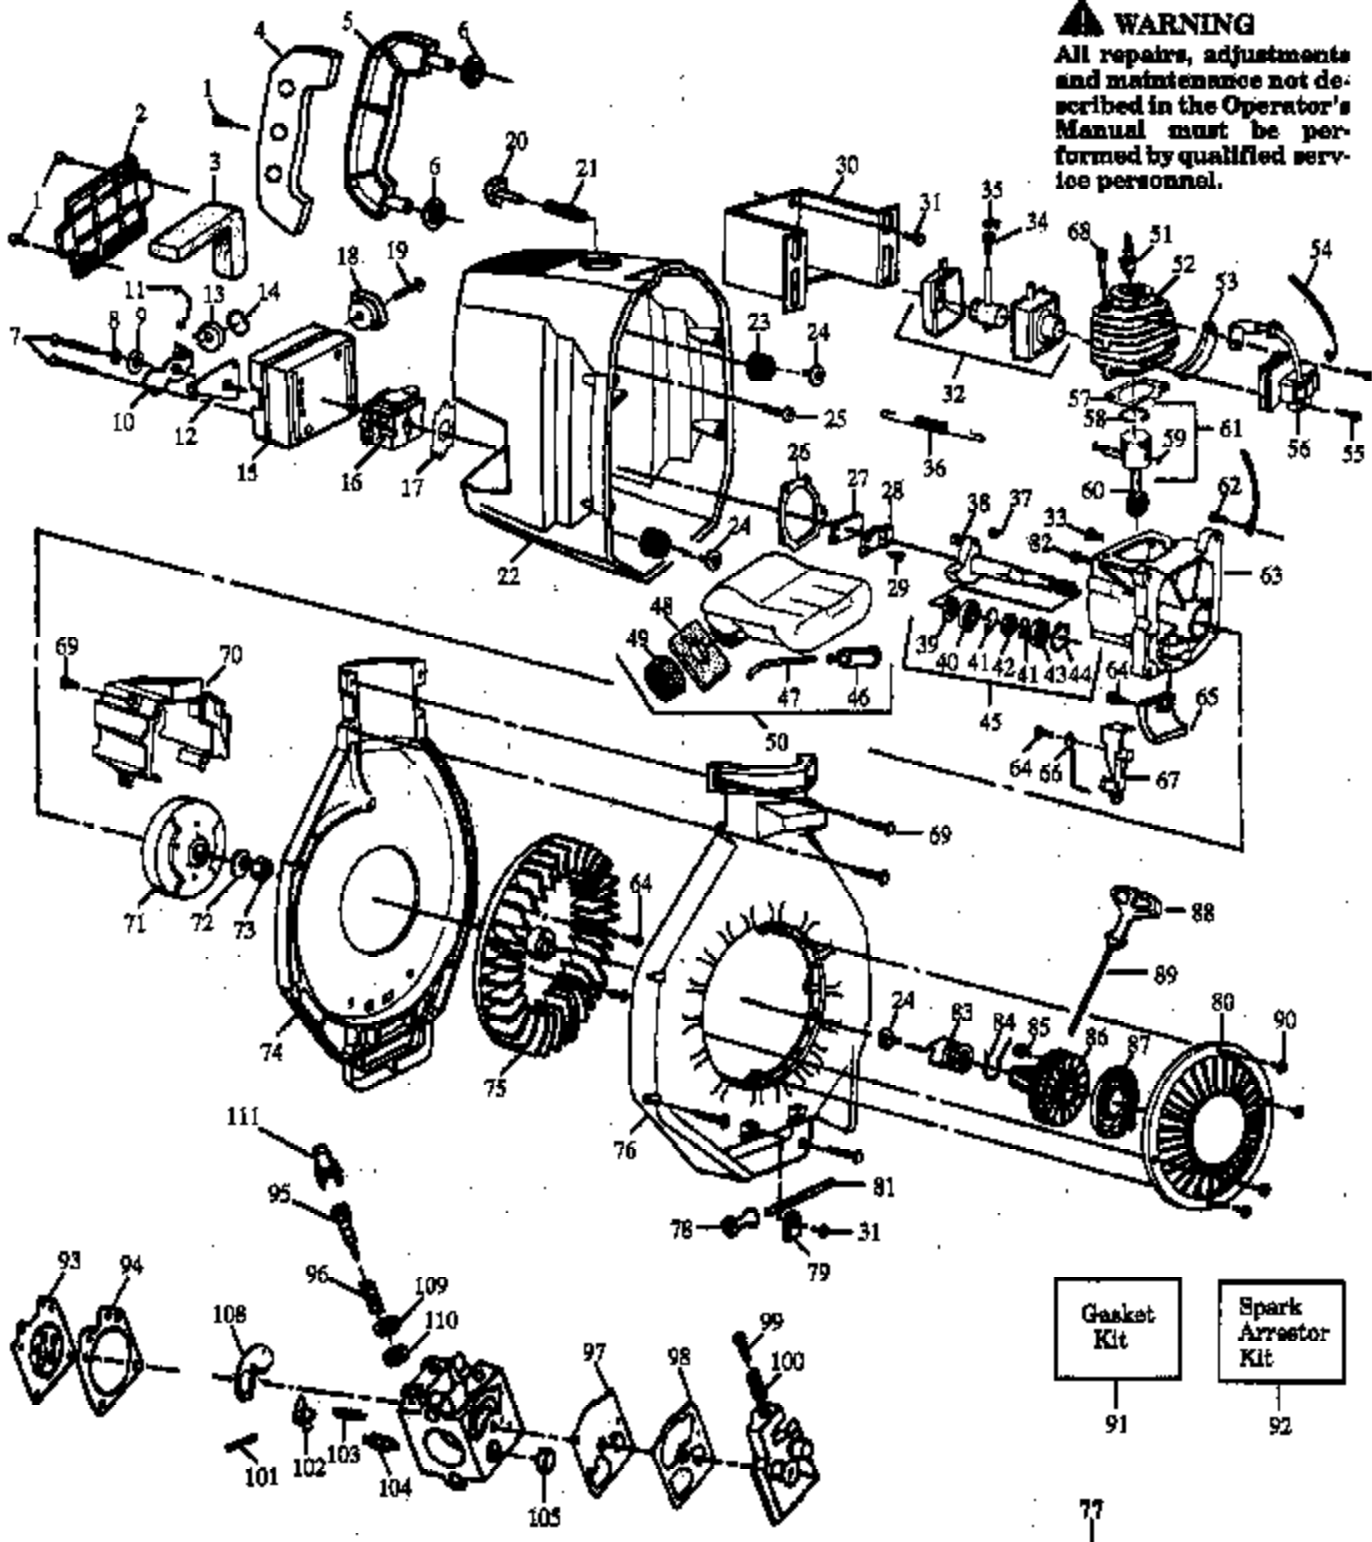

WARNING
All repairs, adjustments and maintenance not described in the Operator's Manual must be performed by qualified service personnel.

Carb. Repair Kit
106

Carb. Gasket Kit
107

Gasket Kit
91

Spark Arrestor Kit
92

Ref #	Part Number	Qty	Description
1	530015635		Screw
2	530029488		Air Filter Cover
3	530029611		Air Filter
4	530029615		Handle Cover
5	530029614		Handle
6	530029608		Handle Isolator
7	530015887		Screw
8	530015852		Choke Spacer
9	530015254		Wave Washer
10	530029480		Choke Shutter
11	530029485		Throttle Wire
12	530029481		Choke Mtg. Plate
13	530029486		Retainer
14	530015147		Wave Washer (Knob)
15	530029589		Air Box
16	530035262		Type 1 (WA-207A)
16	530069637		Type 2 (WA-217, w/ Limiter Cap #111)
17	530019164		Carburetor Gasket
18	530029484		Throttle Knob
19	530015880		Screw
20	530029600		Button
21	530029607		Spring
22	530037712		Shroud
23	530029434		Spring
24	530015879		Screw
25	530015876		Screw
26	530019154		Gasket
27	530027593		Reed Valve
28	530029781		Reed Stop
29	530016064		Screw
30	530029597		Heat Shield
31	530015805		Screw
32	530069293		Muffler
33	530015771		Screw
34	530029227		Spark Arrestor Screen
35	530029228		Spark Arrestor Clamp
36	530029116		Muffler Spring
37	530015126		Key
38	530010945		Crankshaft Ass'y.- See Service Ref. 1
40	530032103		Inner Bearing
41	530015787		Ring
42	530019158		Crankshaft Seal
43	530032102		Outer Bearing
44	530015789		Retaining Ring
45	530014004		Crankcase/Crankshaft Ass'y.
46	530014362		Fuel Pick-Up Ass'y.
47	530069247		Fuel Line Kit
48	530029602		Foam
49	530014347		Fuel Cap
50	530014267		Fuel Tank Ass'y.
51	952030078		Spark Plug (CJ-8Y)
52	530012244		Cylinder
53	530027525		Spacer
54	530029606		Leadwire Switch
55	530015776		Screw
56	530039137		Ignition Module

GBI20 Gas Blower Page 2 of 4
BLOWER ASSEMBLY