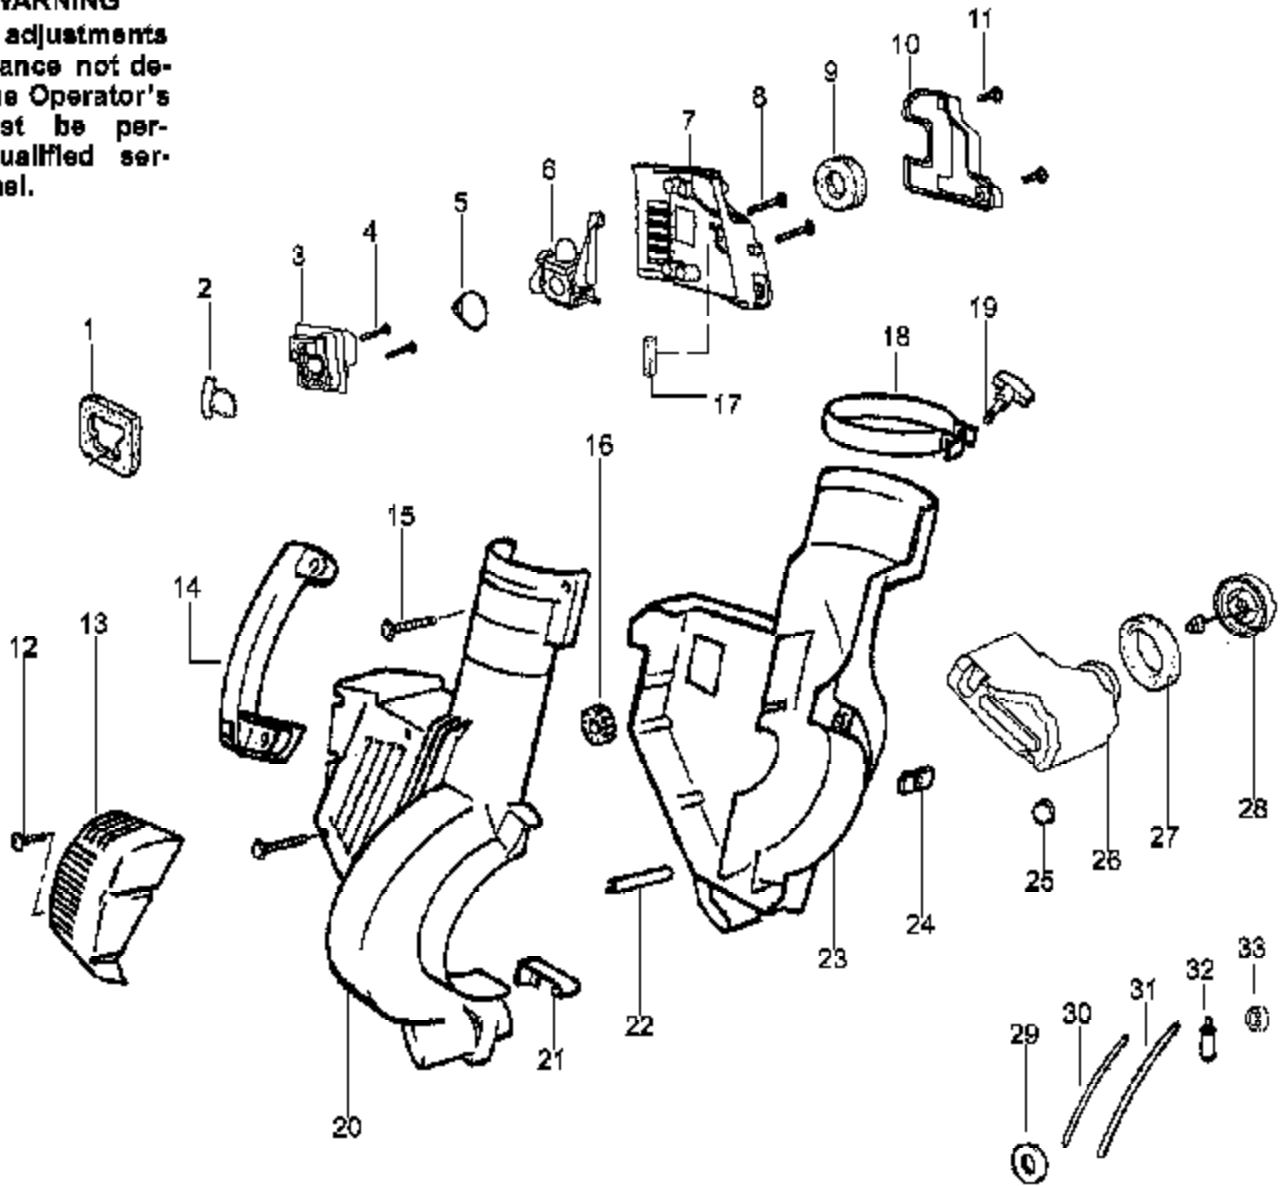

WARNING

All repairs, adjustments and maintenance not described in the Operator's Manual must be performed by qualified service personnel.

Ref #	Part Number	Qty	Description
1	530071459		Air Dam (kit)
2	530071458		Gasket-Adapter (kit)
3	530035502		Carburetor-Adapter
4	530016309		Screw
5	530071458		Gasket-Carburetor (kit)
6	530071465		Kit-Carb Ass'y. (C1Q-W11)
7	530055103		Air Box
8	530016340		Screw-Carb.
9	530049383		Filter-Air
10	530055104		Cover-Air Filter
11	530016354		Screw-Air Box Cover
12	530015880		Screw
13	530056257	BV1850LE	Gas Engine 6 of 8
14	530095469	Housing	Assy-Middle Cover
15	530015886		Handle
16	530049323		Screw
17	530071459		Isolator
18	530016324		Foam 25.4mm (kit)
19	530016322		Clamp-Blower Tube
20	530055146		Knob-Tube Clamp
21	530402044		Housing-Right
22	530049617		Spring-Cover Latch
23	530055145		Guide-Starter Rope
24	530016207		Housing-Left
25	530036792		Nut
26	530049491		Isolator-Crankcase
27	530049527		Assy-Fuel Tank
28	530049386		Gasket-Fuel Tank
29	530049656		Fuel Cap w/Retainer
30	530069247		Grommet-Shroud
31	530069216		Kit-Line Carb/Purge
32	530095646		Kit-Line Tank/Purge
33	530071459		Assy-Fuel Pick-up
	530086692		Grommet-Fuel line (kit)
	530084404		Operator Manual Not Shown
	530055358		Warning Decal Not Shown
			Decal-Start Inst. Not Shown