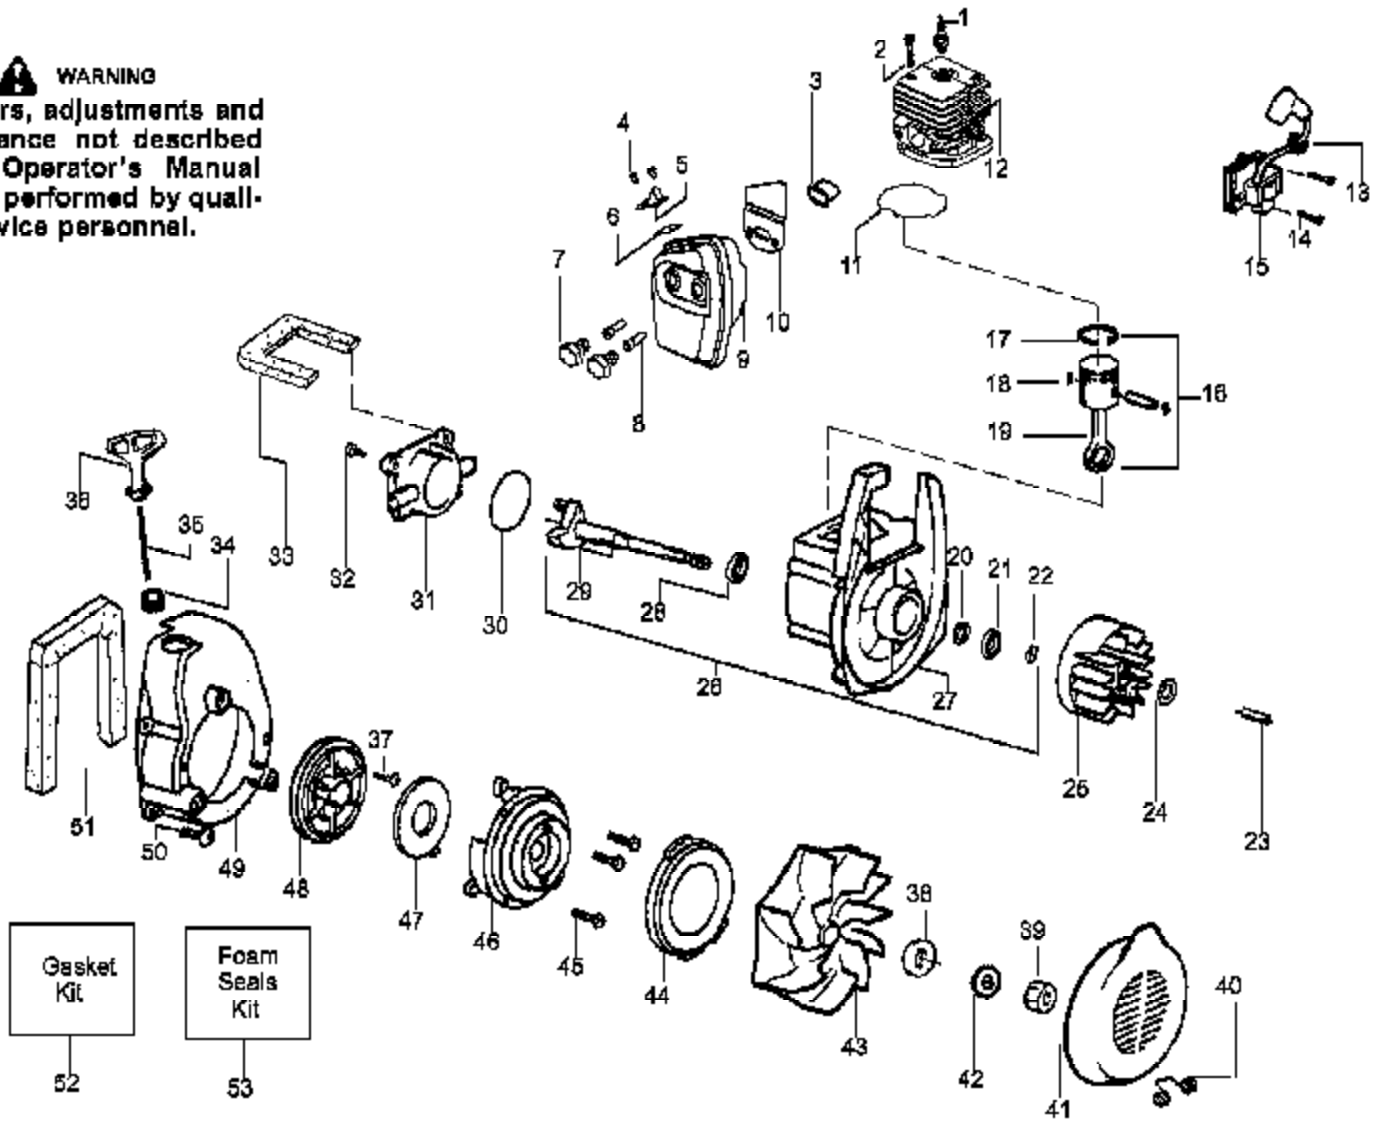

WARNING

All repairs, adjustments and maintenance not described in the Operator's Manual must be performed by qualified service personnel.

Ref #	Part Number	Qty	Description
1	952030249		Spark Plug (RCJ-6Y)
2	530015953		Screw
3	530055191		Insulator-Heat
4	530055240		Screw
5	530055241		Deflector-Muffler
6	530071461		Kit-Spark Screen (Incl. #4)
7	530016369		Bolt-Muffler-external
8	530016341		Screw-Muffler-Internal
9	530071460		Kit-Muffler (Incl. 4 - 6, 8, 10)
10	530071458		Gasket-Baffle (kit)
11	530071458		Gasket-Cylinder (kit)
12	530071457		Kit-Cylinder
13	530019182	BV1850LE Engine	Gas Engine 4 of 8 Grommet Ign. Module
14	530016357		Screw-Ignition Module
15	530035505		Ignition Module
16	530071357		Kit-Piston (Incl. 17 & 18)
17	530055120		Piston Ring
18	530015162		Retainer-Piston Pin
19	530069945		Assy-Connecting Rod
20	530019264		Seal-Crankcase
21	530055728		Bearing-Outer
22	530015941		Retainer Ring-C'haft
23	530016190		Spacer-Flywheel
24	530015149		Washer
25	530039209		Assy-Flywheel
26	530071456		Assy-Crankcase/Crankshaft (Incl. 22, 27, 29)
27	530012440		Assy-Crankcase (Incl. 20, 21, 28)
28	530032125		Bearing-Inner
29	530012452		Assy-Crankshaft
30	530071458		O-ring-C/case (kit)
31	530012443		Cover-Crankcase
32	530015810		Screw
33	530071459		Foam-219mm (kit)
34	530029182		Eyelet-Flange
35	530071467		Kit-Rope
36	530049488		Handle-Starter
37	530016326		Screw-Rope
38	530016279		Washer
39	530626605		Nut
40	530402043		Spring-Return Cover
41	530049313		Inlet Door
42	530016240		Washer-Belleville
43	530069817		Assy-Impeller
44	530055106		Seal-Ring
45	530016349		Screw
46	530055101		Housing-Pulley
47	530042086		Spring-Starter
48	530071466		Kit-Starter Pulley
49	530055102		Fan Housing
50	530015810		Screw
51	530071459		Foam-365mm (kit)
52	530071458		Kit-Gasket (Includes #10, 11, 31, adaptor gasket, & carb. gasket)
53	530071459		Kit-Foam Seals (Includes #34, 52, air dam & Fuel line grommet)