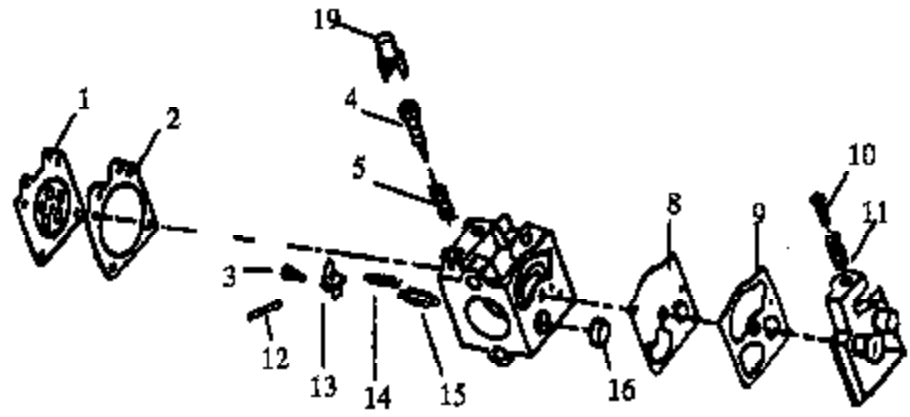

Carb. Repair
Kit

17

Carb. Gasket
Kit

18

Ref #	Part Number	Qty	Description
1	530035014		Metering Diaphragm
2	530035151		WT-141 - T 1 Included in Carburetor Kwik Repair Kit.
2	530035378		WT-141A - T 2
3	530035016		Metering Lever Pin Screw
4	530035268		WT-141 - T 1
4	530035375		WT-141A - T 2
5	530035214		WT-141 - T 1
5	530035376		WT-141A - T 2
8	530035166		Fuel Pump Diaphragm
9	530035164		Fuel Pump Gasket
10	530035203		Idle Speed Screw
11	530035208		Idle Speed Spring
12	530035028		Metering Lever Pin Included in Carburetor Kwik Repair Kit.
13	530035031		Metering Lever Included in Carburetor Kwik Repair Kit.
14	530035188		WT-141 - T 1 Included in Carburetor Kwik Repair Kit.
14	530035377		WT-141A - T 2 Included in Carburetor Kwik Repair Kit.
15	530035106		Inlet Needle Valve
16	530035178		Fuel Inlet Screen
17	530035264		Carb. Kwik Repair Kit
18	530035219		Carb. Gasket/Diaphragm Kit
19	530038403		Limitter Cap (Gold)

BV165 Gas Flow Page 6 of 8
CARBURETOR - WT-141-F