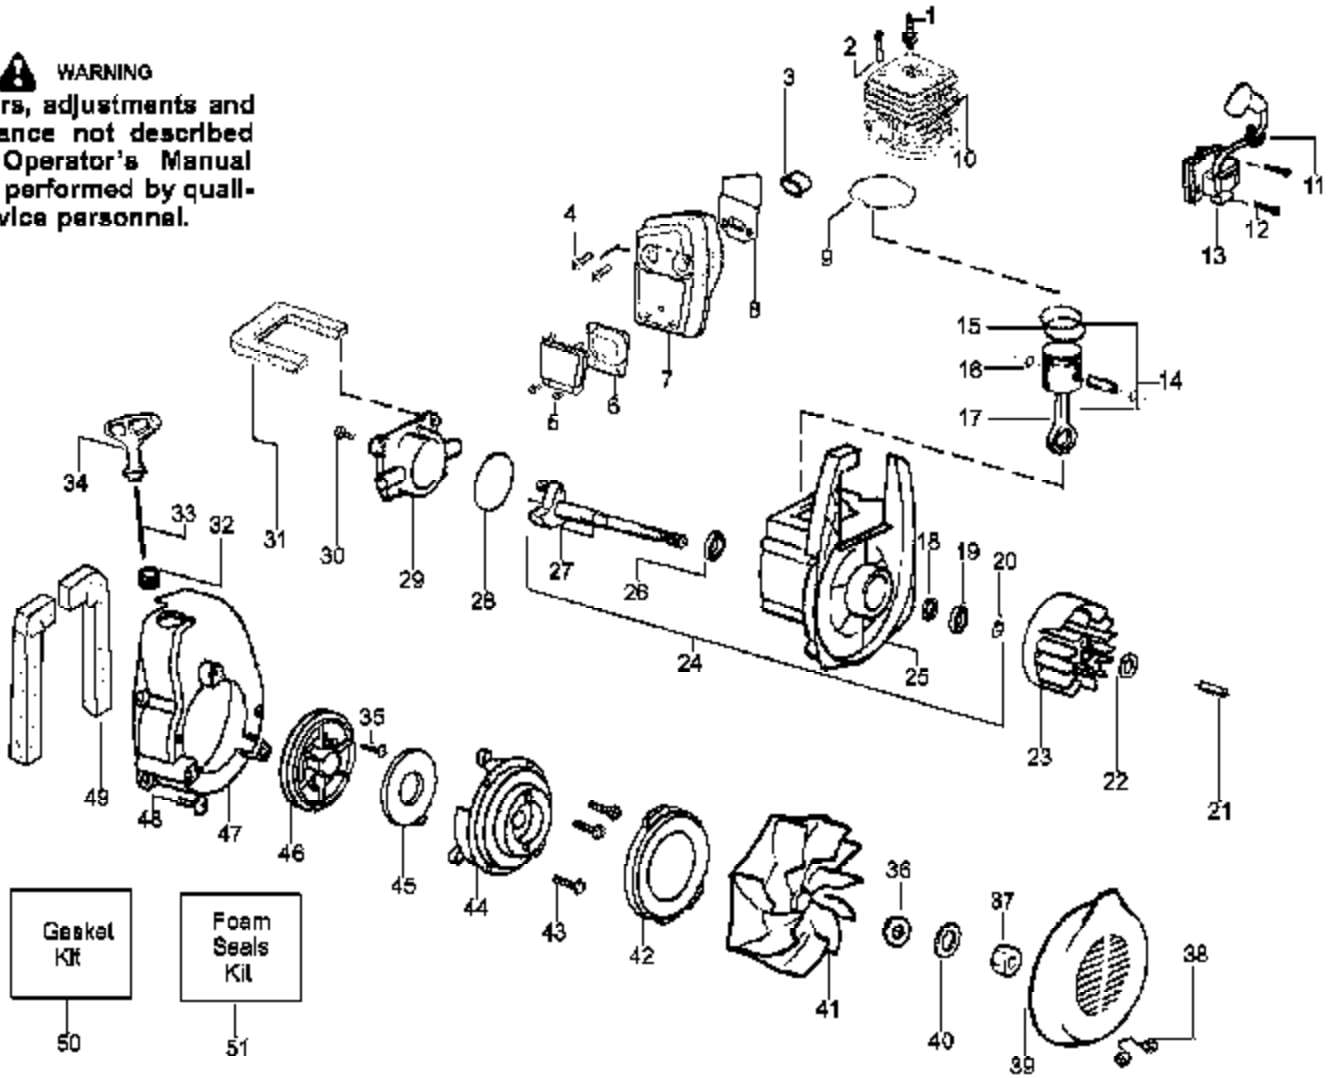

# TYPE 2

**WARNING**

All repairs, adjustments and maintenance not described in the Operator's Manual must be performed by qualified service personnel.

Ref #	Part Number	Qty	Description
1	952030249		Spark Plug (RCJ-6Y)
2	530015953		Screw
3	530055191		Insulator-Heat
4	530016387		Screw-Muffler-Internal
5	530015241		Screw
6	530071593		Kit-Spark Screen (incl. #5)
7	530071599		Kit-Muffler (incl. 4,5,6, & 8)
8	530071458		Gasket-Baffle (kit)
9	530071458		Gasket-Cylinder (kit)
10	530071457		Kit-Cylinder
11	530019182		Grommet-Ign. Module
12	530016357		Screw-Ignition Module
13	530035505	WT200LE Gas Engine	Ignition Module
14	530071357	Engine Assembly	Kit-Piston (incl. 15 & 16)
15	530055120		Piston Ring
16	530015162		Retainer-Piston Pin
17	530069945		Assy-Connecting Rod
18	530071615		Kit-Crankcase Seal
19	530055728		Bearing-Outer
20	530015941		Retainer Ring-C'haft
21	530016190		Spacer-Flywheel
22	530015149		Washer
23	530039209		Assy-Flywheel
24	530071456		Assy-Crankcase/Crank shaft (incl. 20,25,27)
25	530012492		Assy-Crankcase (Incl. 18, 19. 26)
26	530032125		Bearing-Inner
27	530012452		Assy-Crankshaft
28	530071458		O-ring-C/case (kit)
29	530012443		Cover-Crankcase
30	530015810		Screw
31	530071459		Foam-219mm (kit)
32	530029182		Eyelet-Flange
33	530071467		Kit-Rope
34	530054834		Handle-Starter
35	530016326		Screw-Rope
36	530016240		Washer-Belleville
37	530626605		Nut
38	530402043		Spring-Return Cover
39	530049313		Inlet Door
40	530016279		Washer-Flat
41	530069817		Assy-Impeller
42	530056625		Seal-Ring
43	530016349		Screw
44	530055101		Housing-Pulley
45	530042086		Spring-Starter
46	530071466		Kit-Starter Pulley
47	530055102		Fan Housing
48	530015810		Screw
49	530071459		Foam-182mm (kit)
50	530071458		Kit-Gasket items 8,9, 28 & (See "Housing Assembly Type 2" incl. 2,5 & 19)
51	530071459		Kit-Foam Seals items 31, 49 & (See "Housing Assembly Type 2" incl. 1,16, & 33)