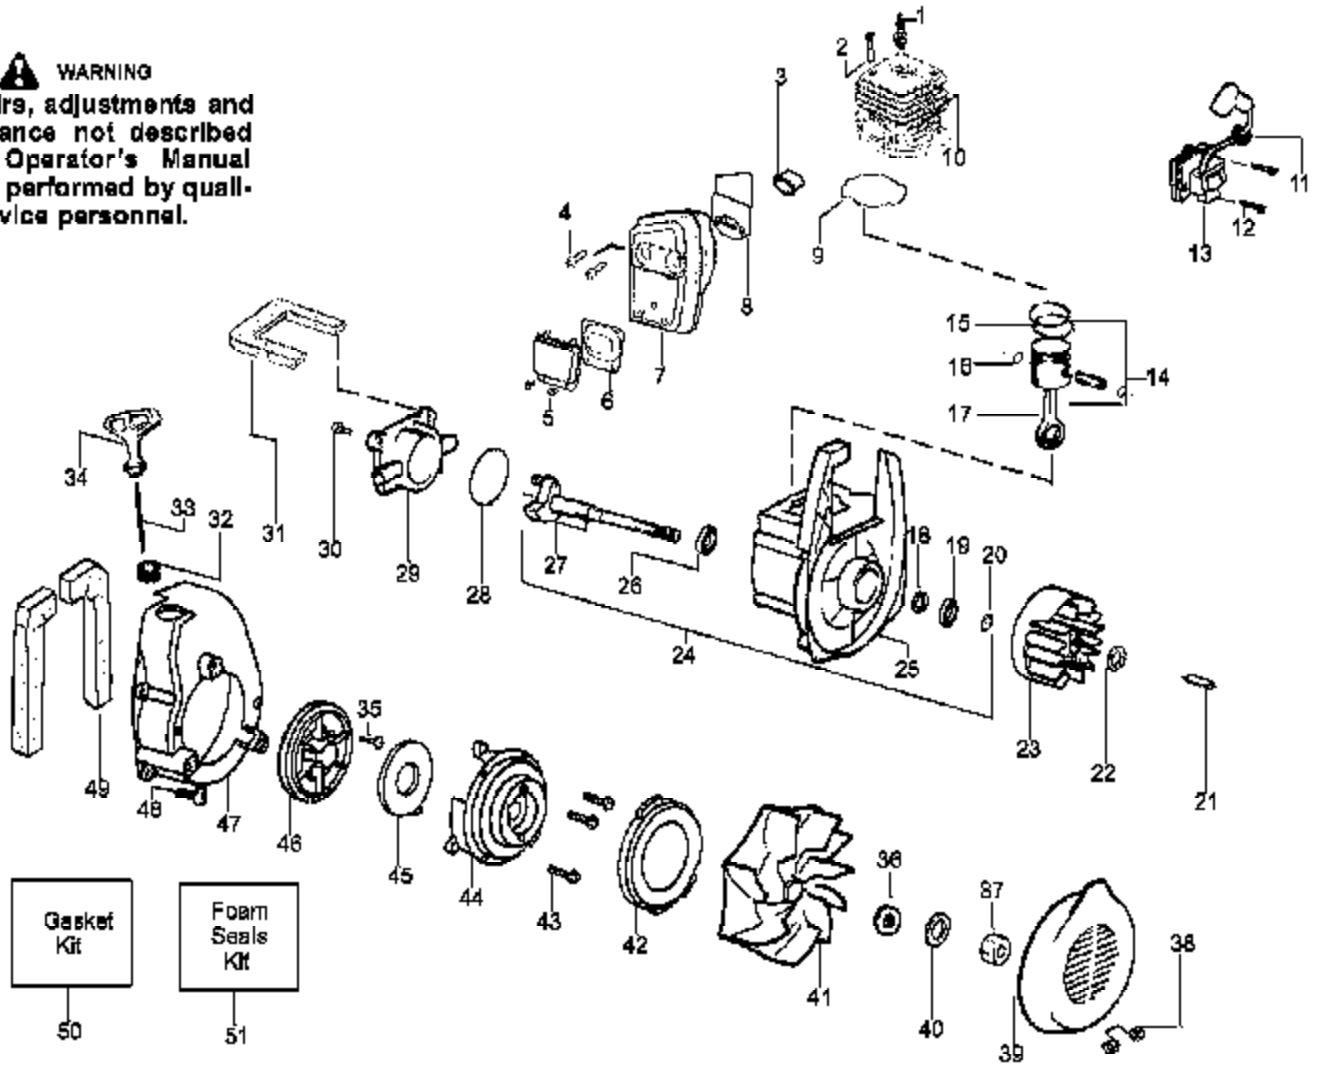

Carburetor Assembly Part Number 530071465 - (C1Q-W11)

Carb.
Repair
Kit

4

Gasket/
Dia.
Kit

5

Ref #	Part Number	Qty	Description
1	530071465		Assy-Carb. Zama (C1Q-W11)
2	530038479		Cap-Limiter (high) brown
3	530038478		Cap-Limiter (low) tan
4	530071475		Kit-Carb. Repair
5	530071489		Kit-Dia. (GND-34)

Ref #	Part Number	Qty	Description
1	952030249		Spark Plug (RCJ-6Y)
2	530015953		Screw
3	530055191		Insulator-Heat
4	530016387		Screw-Muffler-Internal
5	530015241		Screw
6	530071593		Kit-Spark Screen (Incl. #5)
7	530071599		Kit-Muffler (Incl. 4,5,6, & 8)
8	530071458		Gasket-Baffle (kit)
9	530071458		Gasket-Cylinder (kit)
10	530071457		Kit-Cylinder
11	530019182		Grommet-Ign. Module
12	530016357		Screw-Ignition Module
13	530035505	BV200LE Gas Blower Type 2	Ignition Module
14	530071357	Engine Assembly Type 2	Kit-Piston (Incl. 15 & 16)
15	530055120		Piston Ring
16	530015162		Retainer-Piston Pin
17	530069945		Assy-Connecting Rod
18	530071615		Kit-Crankcase Seal
19	530055728		Bearing-Outer
20	530015941		Retainer Ring-C'haft
21	530016190		Spacer-Flywheel
22	530015149		Washer
23	530039209		Assy-Flywheel
24	530071456		Assy-Crankcase/Crankshaft (Incl. 20,25,27)
25	530012492		Assy-Crankcase (Incl. 18,19,26)
26	530032125		Bearing-Inner
27	530012452		Assy-Crankshaft
28	530071458		O-ring-C/case (kit)
29	530012443		Cover-Crankcase
30	530015810		Screw
31	530071459		Foam-219mm (kit)
32	530029182		Eyelet-Flange
33	530071467		Kit-Rope
34	530049488		Handle-Starter
35	530016326		Screw-Rope
36	530016240		Washer-Belleville
37	530626605		Nut
38	530402043		Spring-Return Cover
39	530049313		Inlet Door
40	530016279		Washer-Flat
41	530069817		Assy-Impeller
42	530056625		Seal-Ring
43	530016349		Screw
44	530055101		Housing-Pulley
45	530042086		Spring-Starter
46	530071466		Kit-Starter Pulley
47	530055102		Fan Housing
48	530015810		Screw
49	530071459		Foam-182mm (kit)
50	530071458		Kit-Gasket (Incl. 8,9, & 28)
51	530071459		Kit-Foam Seals (Incl. 31 & 49)