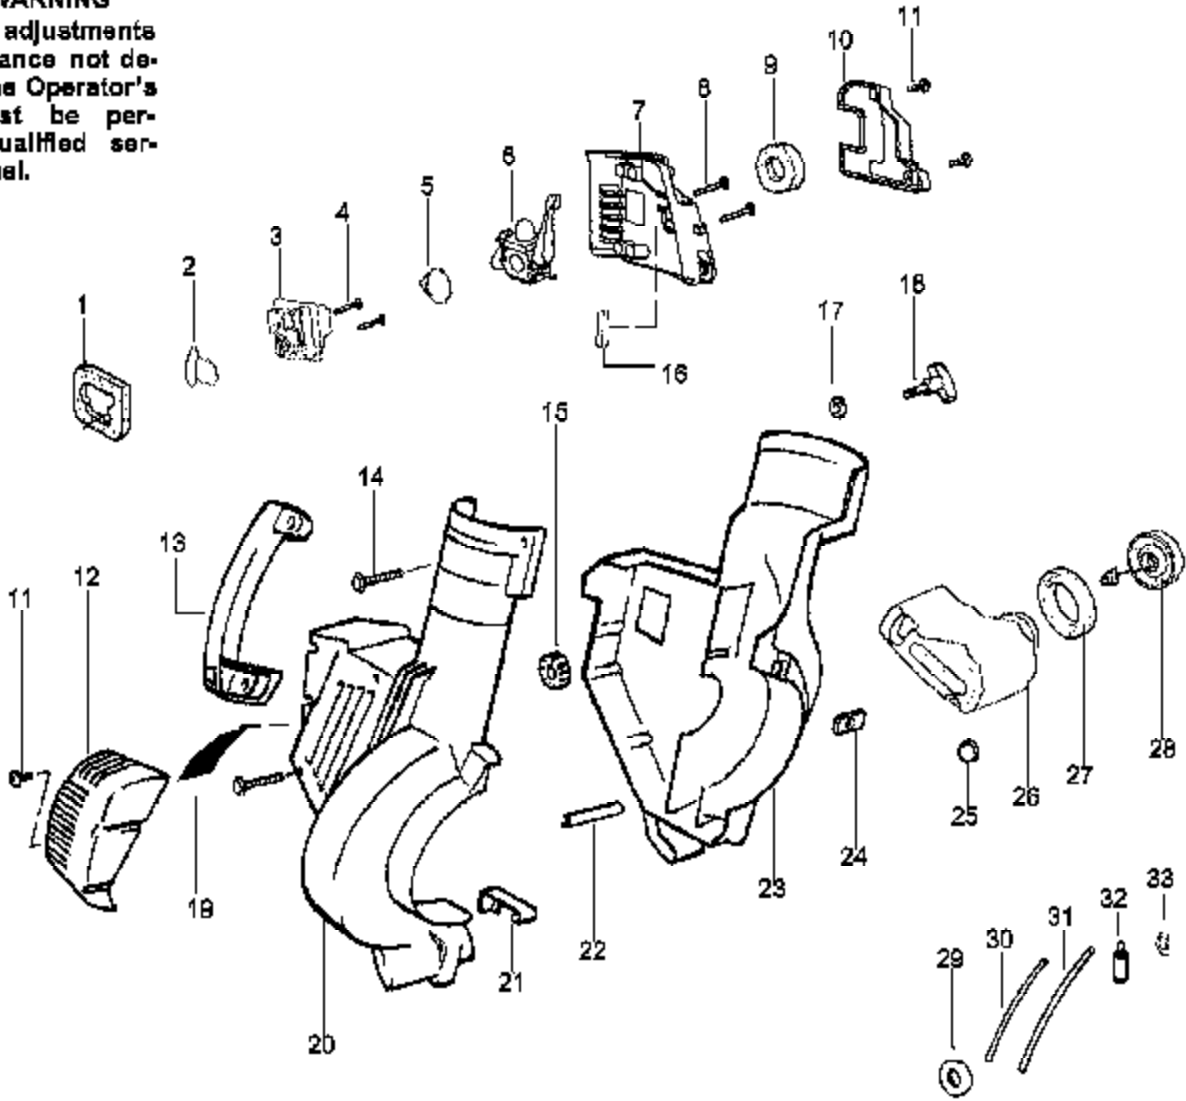

TYPE 2

WARNING

All repairs, adjustments and maintenance not described in the Operator's Manual must be performed by qualified service personnel.

Ref #	Part Number	Qty	Description
1	530071459		Air Dam (kit)
2	530071458		Gasket-Adapter (kit)
3	530035561		Carburetor Adaptor
4	530016309		Screw
5	530071458		Gasket-Carburetor (kit)
6	530071465		Kit-Carb Ass'y (C1Q-W11)
6	530071632		Kit-Carb Ass'y (C1Q-W11C)
7	530056629		Air Box
8	530015849		Screw-Carb.
9	530049383		Filter-Air
10	530056581		Cover-Air Filter
11	530016349		Screw
12	530056641	BV200LE Gas Blower Type 2	Guard-Blower
13	530095469	Housing Assembly Type 2	Handle
14	530015886		Screw
15	530049323		Isolator
16	530071459		Foam 25.4mm (kit)
17	530015197		Nut
18	530016322		Knob-Tube Clamp
19	530071458		Reflector-Heat (kit)
20	530056682		Housing-Right
21	530402044		Spring-Cover Latch
22	530049617		Guide-Starter Rope
23	530056683		Housing-Left
24	530016207		Nut
25	530036792		Isolator-Crankcase
26	530049491		Assy-Fuel Tank
27	530049527		Gasket-Fuel Tank
28	530049386		Fuel Cap w/Retainer
29	530049656		Grommet-Shroud
30	530069247		Kit-Line Carb/Purge
31	530069216		Kit-Line Tank/Purge
32	530095646		Assy-Fuel Pick-up
33	530071459		Grommet-Fuel line (kit)
	530163806		Operator Manual Not Shown
	530057414		Warning Decal Not Shown
	530057215		Decal-Start Inst. Not Shown