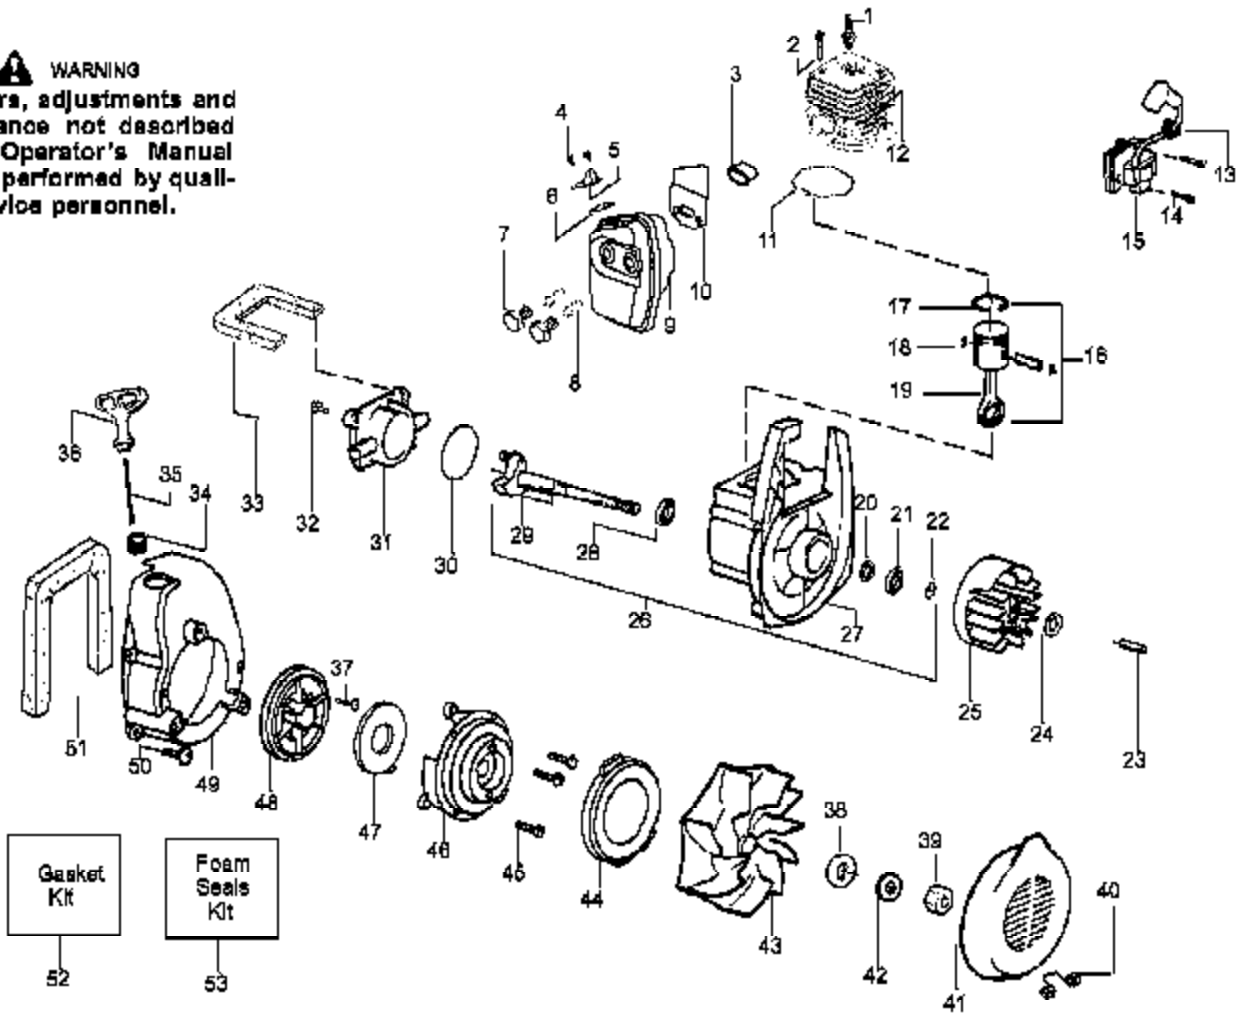

Carburetor Assembly Part Number 530071465 - (C1Q-W11)

Carb.
Repair
Kit

4

Gasket/
Dia.
Kit

5

Ref #	Part Number	Qty	Description
1	530071465		Assy-Carb. Zama (C1Q-W11)
2	530038479		Cap-Limiter (high) brown
3	530038478		Cap-Limiter (low) tan
4	530071475		Kit-Carb. Repair
5	530071489		Kit-Dia. (GND-34)

Ref #	Part Number	Qty	Description
1	952030249		Spark Plug (RCJ-6Y)
2	530015953		Screw
3	530055191		Insulator-Heat
4	530055240		Screw
5	530055241		Deflector-Muffler
6	530071461		Kit-Spark Screen (Incl. #4)
7	530016369		Bolt-Muffler-external
8	530016341		Screw-Muffler-Internal
9	530071460		Kit-Muffler (Incl. 4-6,8,10)
10	530071458		Gasket-Baffle (kit)
11	530071458		Gasket-Cylinder (kit)
12	530071457		Kit-Cylinder
13	530019182		Grommet-Ign Module
14	530016357		Screw-Ignition Module
15	530035505		Ignition Module
16	530071357		Kit-Piston (Incl. 17 & 18)
17	530055120		Piston Ring
18	530015162		Retainer-Piston Pin
19	530069945		Assy-Connecting Rod
20	530019264		Seal-Crankcase
21	530055728		Bearing-Outer
22	530015941		Retainer Ring-C'haft
23	530016190		Spacer-Flywheel
24	530015149		Washer
25	530039209		Assy-Flywheel
26	530071456		Assy-Crankcase/Crankshaft (Incl. 22,27,29)
27	530012440		Assy-Crankcase (Incl. 20,21,28)
28	530032125		Bearing-Inner
29	530012452		Assy-Crankshaft
30	530071458		O-ring-C/case (kit)
31	530012443		Cover-Crankcase
32	530015810		Screw
33	530071459		Foam-219mm (kit)
34	530029182		Eyelet-Flange
35	530071467		Kit-Rope
36	530049488		Handle-Starter
37	530016326		Screw-Rope
38	530016279		Washer-Flat
39	530626605		Nut
40	530402043		Spring-Return Cover
41	530049313		Inlet Door
42	530016240		Washer-Belleville
43	530069817		Assy-Impeller
44	530055106		Seal-Ring
45	530016349		Screw
46	530055101		Housing-Pulley
47	530042086		Spring-Starter
48	530071466		Kit-Starter Pulley
49	530055102		Fan Housing
50	530015810		Screw
51	530071459		Foam-365mm (kit)
52	530071458		Kit-Gasket
53	530071459		Kit-Foam Seals