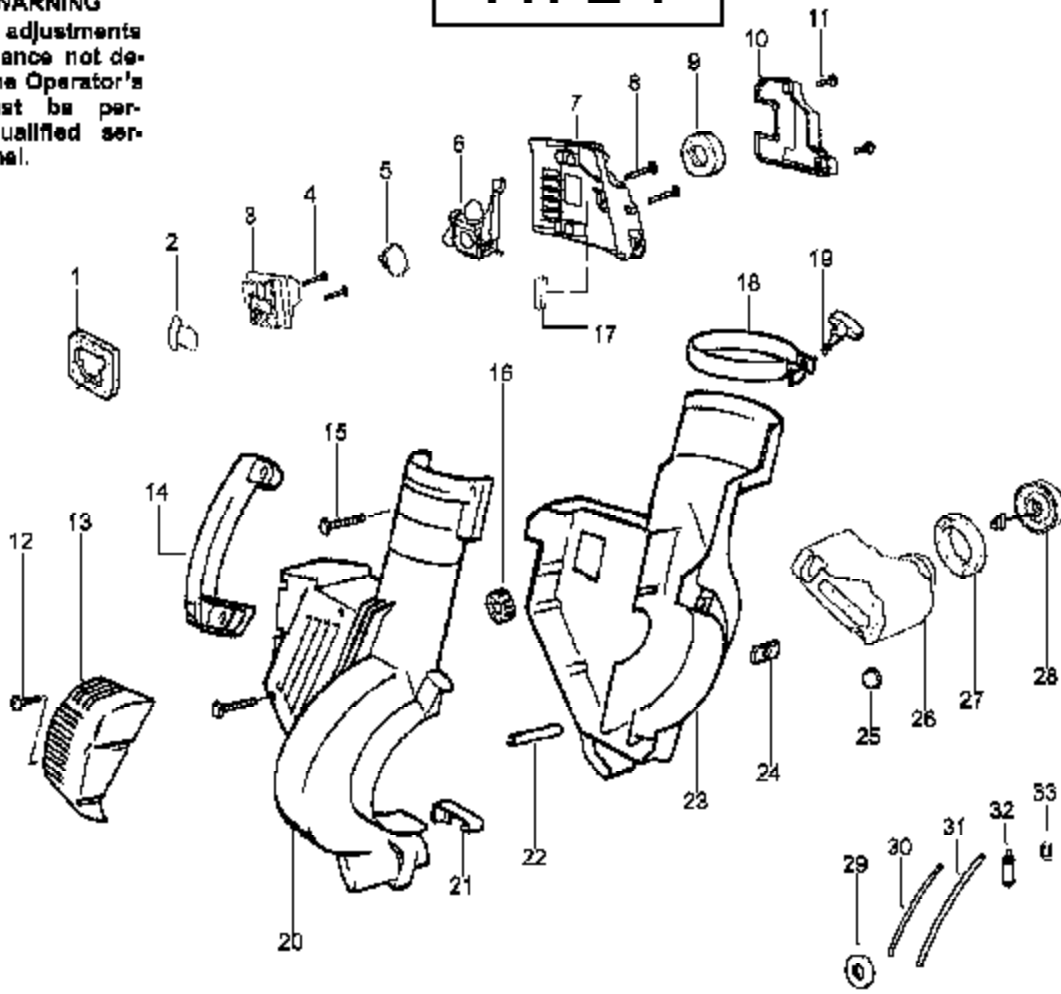

WARNING

All repairs, adjustments and maintenance not described in the Operator's Manual must be performed by qualified service personnel.

TYPE 1

Ref #	Part Number	Qty	Description
1	530071459		Air Dam (kit)
2	530071458		Gasket-Adapter (kit)
3	530035502		Carburetor Adaptor
4	530016309		Screw
5	530071458		Gasket-Carburetor (kit)
6	530071465		Kit-Carb Ass'y (C1Q-W11)
7	530055103		Air Box
8	530016340		Screw-Carb.
9	530049383		Filter-Air
10	530055104		Cover-Air Filter
11	530016354		Screw-Air Box Cover
12	530016349		Screw
13	530056257	BV200LE Gas Blower Type 1	Assy-Muffler Cover
14	530095469	Housing Assembly Type 1	Handle
15	530015886		Screw
16	530049323		Isolator
17	530071459		Foam 25.4mm (kit)
18	530016324		Clamp-Blower Tube
19	530016322		Knob-Tube Clamp
20	530055146		Housing-Right
21	530402044		Spring-Cover Latch
22	530049617		Guide-Starter Rope
23	530055145		Housing-Left
24	530016207		Nut
25	530036792		Isolator-Crankcase
26	530049491		Assy-Fuel Tank
27	530049527		Gasket-Fuel Tank
28	530049386		Fuel Cap w/Retainer
29	530049656		Grommet-Shroud
30	530069247		Kit-Line Carb/Purge
31	530069216		Kit-Line Tank/Purge
32	530095646		Assy-Fuel Pick-up
33	530071459		Grommet-Fuel line (kit)
	530086692		Operator Manual Not Shown
	530084404		Warning Decal Not Shown
	530056244		Decal-Model Not Shown
	530055358		Decal-Start Inst. Not Shown