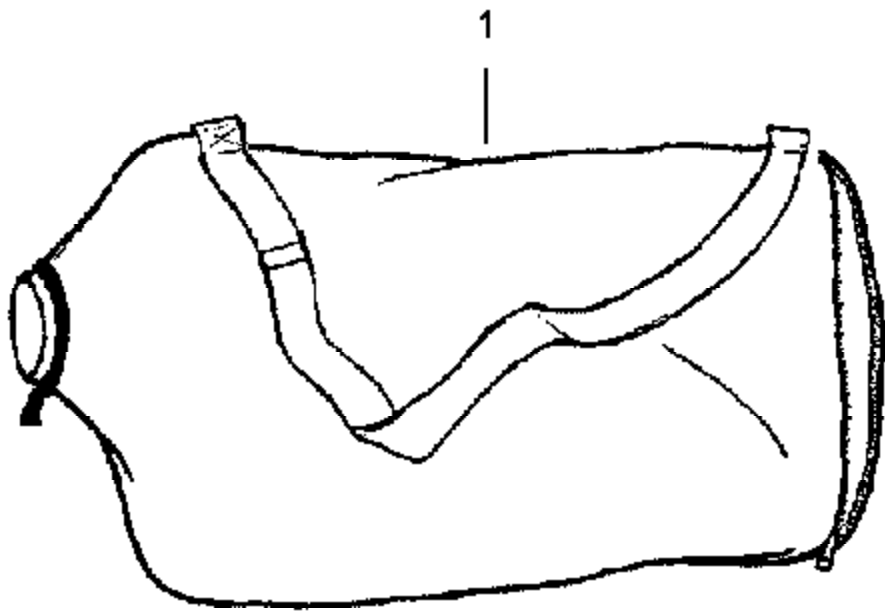

TYPE 2

WARNING

All repairs, adjustments and maintenance not described in the Operator's Manual must be performed by qualified service personnel.

Ref #	Part Number	Qty	Description
1	530071459		Air Dam (kit)
2	530071458		Gasket-Adapter (kit)
3	530035561		Carburetor Adaptor
4	530016309		Screw
5	530071458		Gasket-Carburetor (kit)
6	530071465		Kit Carb Ass'y (C1Q-W11)
6	530071632		Kit Carb Ass'y (C1Q-W11C)
7	530056629		Air Box
8	530015849		Screw-Carb.
9	530049383		Filter-Air
10	530056581		Cover-Air Filter
11	530016349		Screw
12	530056641	BV2000LE	Gas Flow Type 10
13	530095469		Guard Filter
14	530015886		Housing Assembly Type 2
15	530049323		Handle
16	530071459		Screw
17	530015197		Isolator
18	530016322		Isolator
19	530071458		Foam 25.4mm (kit)
20	530056682		Nut
21	530402044		Knob-Tube Clamp
22	530049617		Reflector-Heat (kit)
23	530056683		Housing-Right
24	530016207		Spring-Cover Latch
25	530036792		Guide-Starter Rope
26	530049491		Housing-Left
27	530049527		Nut
28	530049386		Isolator-Crankcase
29	530049656		Assy-Fuel Tank
30	530069247		Gasket-Fuel Tank
31	530069216		Fuel Cap w/Retainer
32	530095646		Grommet-Shroud
33	530071459		Kit-Line Carb/Purge
	530163806		Kit-Line Tank/Purge
	530057414		Assy-Fuel Pick-up
	530057215		Grommet-Fuel line (kit)
			Operator Manual Not Shown
			Warning Decal Not Shown
			Decal-Start Inst. Not Shown