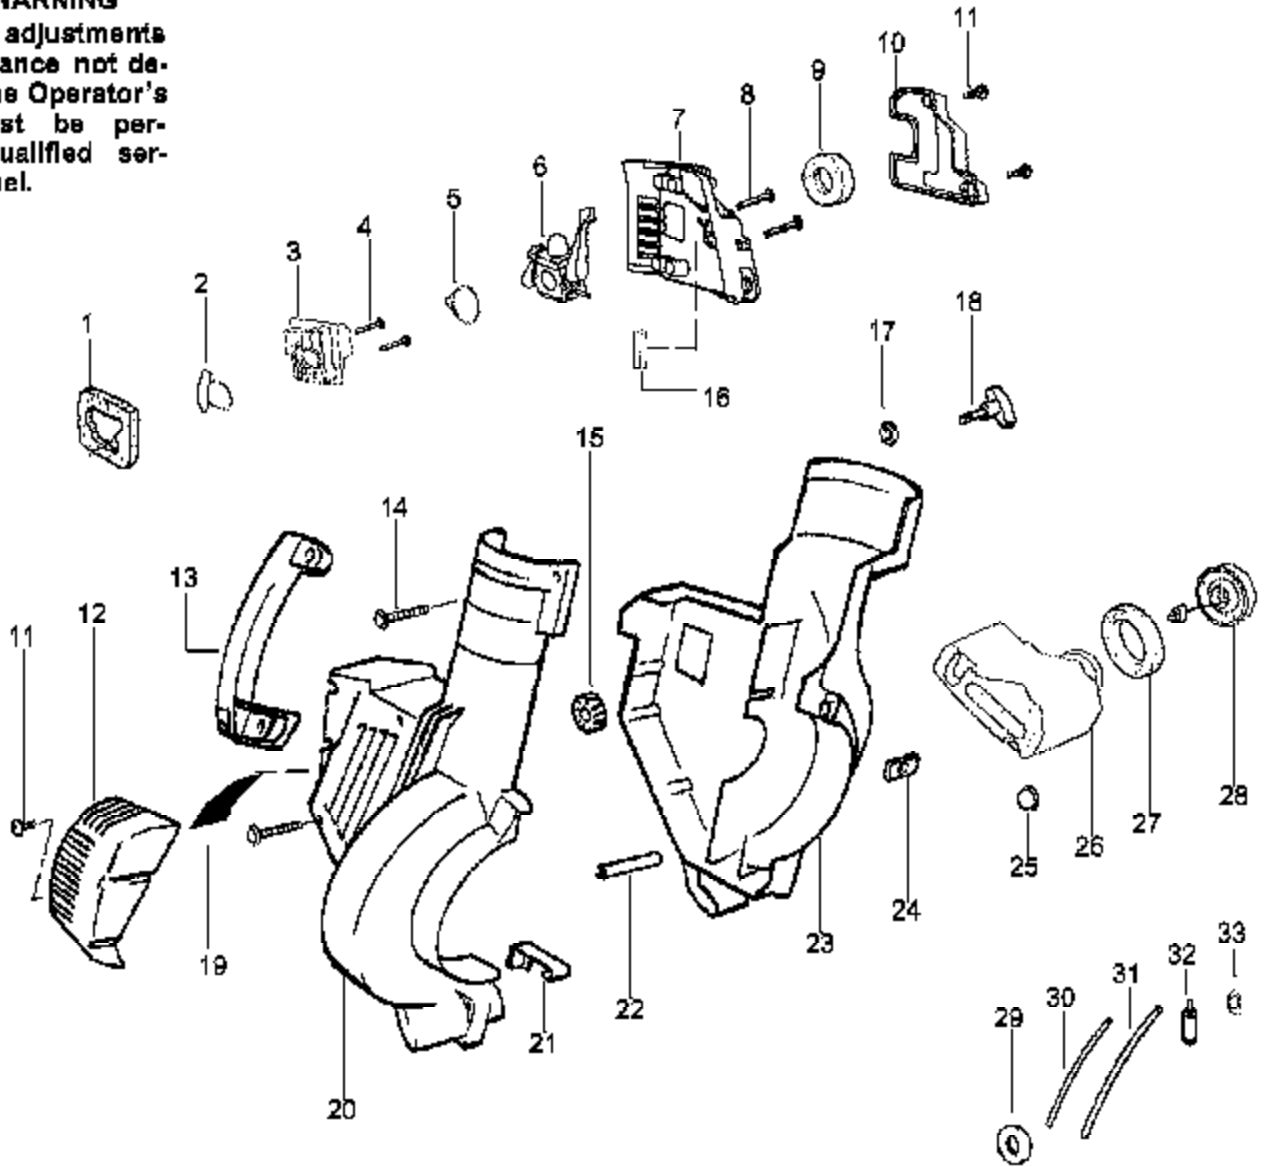

TYPE 2

WARNING

All repairs, adjustments and maintenance not described in the Operator's Manual must be performed by qualified service personnel.

Ref #	Part Number	Qty	Description
1	530071459		Air Dam (kit)
2	530071458		Gasket-Adapter (kit)
3	530035561		Carburetor Adaptor
4	530016309		Screw
5	530071458		Gasket-Carburetor (kit)
6	530071465		Kit Carb Ass'y (C1Q-W11)
6	530071632		Kit Carb Ass'y (C1Q-W11C)
7	530056629		Air Box
8	530015849		Screw-Carb.
9	530049383		Filter-Air
10	530056581		Cover-Air Filter
11	530016349		Screw
12	530056641	BV2000LE	Gas Flow Type 10
13	530095469		Guard Filter
14	530015886		Housing Assembly Type 2
15	530049323		Handle
16	530071459		Screw
17	530015197		Isolator
18	530016322		Isolator
19	530071458		Foam 25.4mm (kit)
20	530056682		Nut
21	530402044		Knob-Tube Clamp
22	530049617		Reflector-Heat (kit)
23	530056683		Housing-Right
24	530016207		Spring-Cover Latch
25	530036792		Guide-Starter Rope
26	530049491		Housing-Left
27	530049527		Nut
28	530049386		Isolator-Crankcase
29	530049656		Assy-Fuel Tank
30	530069247		Gasket-Fuel Tank
31	530069216		Fuel Cap w/Retainer
32	530095646		Grommet-Shroud
33	530071459		Kit-Line Carb/Purge
	530163806		Kit-Line Tank/Purge
	530057414		Assy-Fuel Pick-up
	530057215		Grommet-Fuel line (kit)
			Operator Manual Not Shown
			Warning Decal Not Shown
			Decal-Start Inst. Not Shown