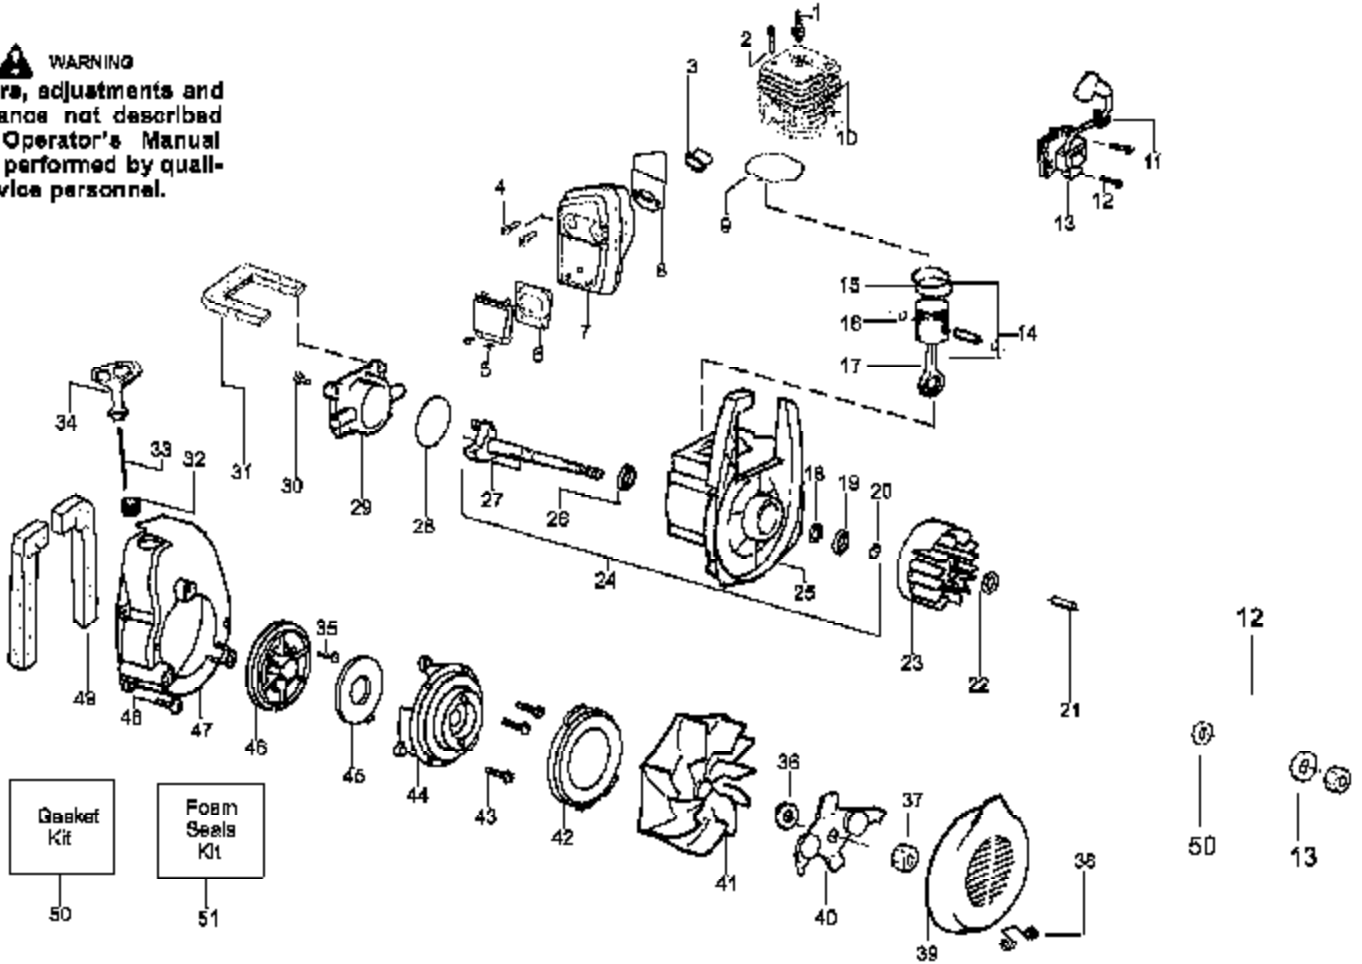

Carburetor Assembly Part Number 530071485 - (C1Q-W11)

Carb.
Repair
Kit

4

Gasket/
Dia.
Kit

5

Ref #	Part Number	Qty	Description
1	530071465		Assy-Carb. Zama (C1Q-W11)
2	530038479		Cap-Limiter (high) brown
3	530038478		Cap-Limiter (low) tan
4	530071475		Kit-Carb. Repair
5	530071489		Kit-Carb. Gasket (Zama)

Ref #	Part Number	Qty	Description
1	952030249		Spark Plug (RCJ-6Y)
2	530015953		Screw
3	530055191		Insulator-Heat
4	530016387		Screw-Muffler-Internal
5	530015241		Screw
6	530071593		Kit-Spark Screen (Incl. #5)
7	530071599		Kit-Muffler (Incl. 4,5,6, & 8)
8	530071458		Gasket-Baffle (kit)
9	530071458		Gasket-Cylinder (kit)
10	530071457		Kit-Cylinder
11	530019182		Grommet-Ign. Module
12	530016357		Screw-Ignition Module
13	530035505	BV2000LE Gas Blower Type 2	Ignition Module
14	530071357	Engine Assembly Type 2	Kit-Piston (Incl. 15 & 16)
15	530055120		Piston Ring
16	530015162		Retainer-Piston Pin
17	530069945		Assy-Connecting Rod
18	530071615		Kit-Crankcase Seal
19	530055728		Bearing-Outer
20	530015941		Retainer Ring-C'haft
21	530016190		Spacer-Flywheel
22	530015149		Washer
23	530039209		Assy-Flywheel
24	530071456		Assy-Crankcase/Crankshaft (Incl. 20,25,27)
25	530012492		Assy-Crankcase (Incl. 18,19,26)
26	530032125		Bearing-Inner
27	530012452		Assy-Crankshaft
28	530071458		O-ring-C/case (kit)
29	530012443		Cover-Crankcase
30	530015810		Screw
31	530071459		Foam-219mm (kit)
32	530029182		Eyelet-Flange
33	530071467		Kit-Rope
34	530054834		Handle-Starter
35	530016326		Screw-Rope
36	530016240		Washer-Belleville
37	530626605		Nut
38	530402043		Spring-Return Cover
39	530049313		Inlet Door
40	530095461		Assy-Mulch Blade
41	530069817		Assy-Impeller
42	530056625		Seal-Ring
43	530016349		Screw
44	530055101		Housing-Pulley
45	530042086		Spring-Starter
46	530071466		Kit-Starter Pulley
47	530055102		Fan Housing
48	530015810		Screw
49	530071459		Foam-182mm (kit)
50	530071458		Kit-Gasket (Incl. 8,9, & 28)
51	530071459		Kit-Foam Seals (Incl. 31 & 49)