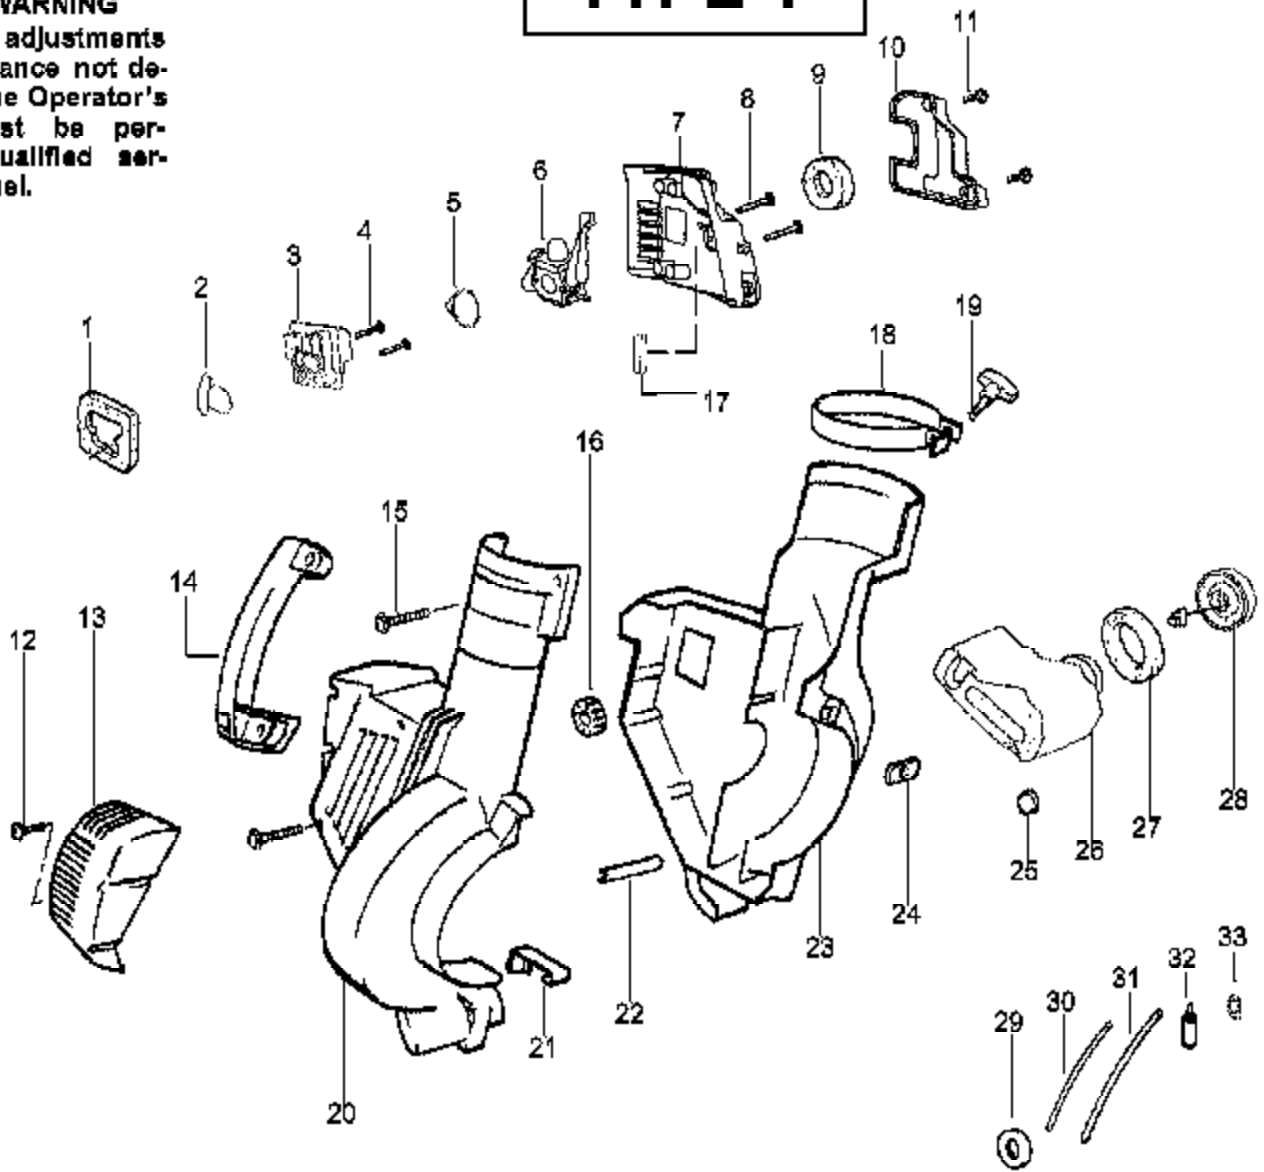

WARNING

All repairs, adjustments and maintenance not described in the Operator's Manual must be performed by qualified service personnel.

TYPE 1

Ref #	Part Number	Qty	Description
1	530071459		Air Dam (kit)
2	530071458		Gasket-Adapter (kit)
3	530035502		Carburetor Adaptor
4	530016309		Screw
5	530071458		Gasket-Carburetor (kit)
6	530071465		Kit-Carb Ass'y (C1Q-W11)
7	530055103		Air Box
8	530016340		Screw-Carb.
9	530049383		Filter-Air
10	530055104		Cover-Air Filter
11	530016354		Screw-Air Box Cover
12	530015880		Screw
13	530056257	BV2000LE Gas Blower	Assy-Wall Cover
14	530095469	Housing Assembly	Handle Type 1
15	530015886		Screw
16	530049323		Isolator
17	530071459		Foam 25.4mm (kit)
18	530016324		Clamp-Blower Tube
19	530016322		Knob-Tube Clamp
20	530055146		Housing-Right
21	530402044		Spring-Cover Latch
22	530049617		Guide-Starter Rope
23	530055145		Housing-Left
24	530016207		Nut
25	530036792		Isolator-Crankcase
26	530049491		Assy-Fuel Tank
27	530049527		Gasket-Fuel Tank
28	530049386		Fuel Cap w/Retainer
29	530049656		Grommet-Shroud
30	530069247		Kit-Line Carb/Purge
31	530069216		Kit-Line Tank/Purge
32	530095646		Assy-Fuel Pick-up
33	530071459		Grommet-Fuel line (kit)
	530086692		Operator Manual Not Shown
	530084404		Warning Decal Not Shown
	530055358		Decal-Start Inst. Not Shown