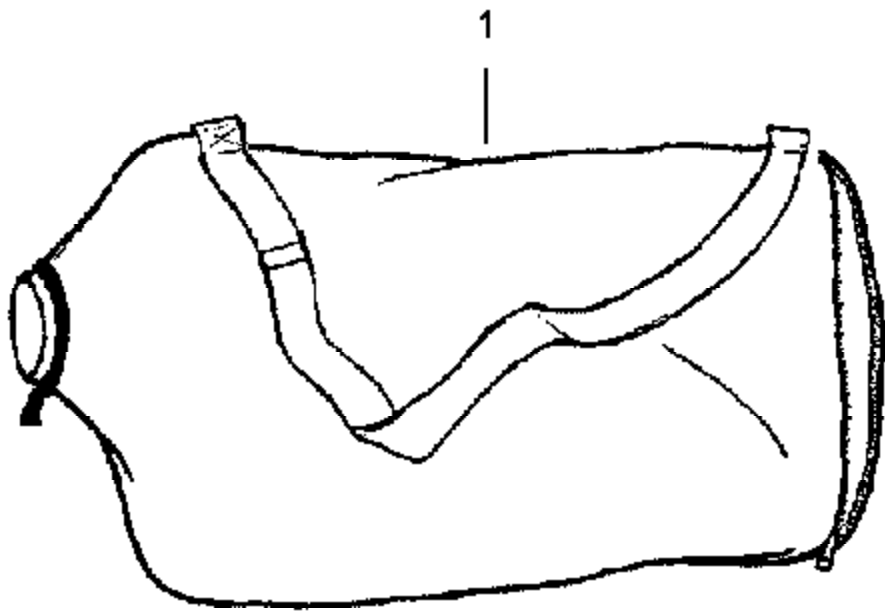

Ref #	Part Number	Qty	Description
1	530095564		Assy-Vac. Bag w/strap
2	530095470		Tube-Elbow Vac
3	530049686		Retainer-Vac Tube Knob
4	530016322		Knob
5	530094476		Tube-Lower Vac
6			Tube-Upper Vac (When ordering the new upper vac tube 530056901, items # 3,4 are not required.)
7	530095593		Tube-Blower

BV2000LE Gas Flow Type
Vacuum Tube Assembly