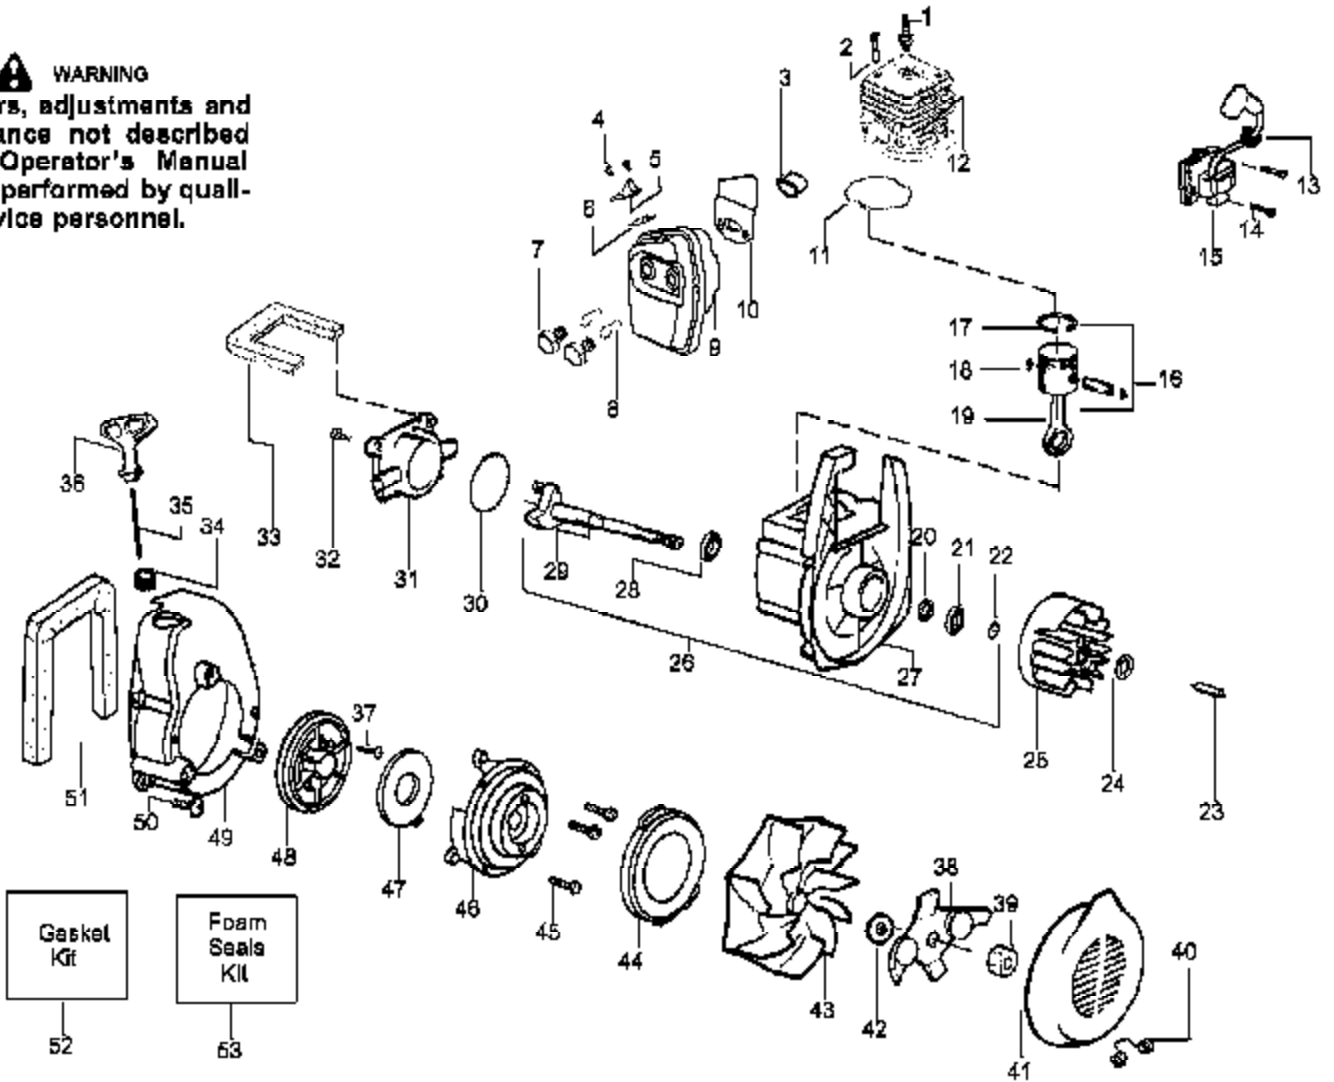

TYPE 1

⚠ WARNING

All repairs, adjustments and maintenance not described in the Operator's Manual must be performed by qualified service personnel.

Ref #	Part Number	Qty	Description
1	952030249		Spark Plug (RCJ-6Y)
2	530015953		Screw
3	530055191		Insulator-Heat
4	530055240		Screw
5	530055241		Deflector-Muffler
6	530071461		Kit-Spark Screen (Incl. #4)
7	530016369		Bolt-Muffler-external
8	530016341		Screw-Muffler-Internal
9	530071460		Kit-Muffler (Incl. 4-6,8,10)
10	530071458		Gasket-Baffle (kit)
11	530071458		Gasket-Cylinder (kit)
12	530071457		Kit-Cylinder
13	530019182	BV2000LE	Gas Plug, Type 1
14	530016357	Engine Assembly	Grommet-Ign. Module
15	530035505		Screw-Ignition Module
16	530071357		Ignition Module
17	530055120		Kit-Piston (Incl. 17 & 18)
18	530015162		Piston Ring
19	530069945		Retainer-Piston Pin
20	530019264		Assy-Connecting Rod
21	530055728		Seal-Crankcase
22	530015941		Bearing-Outer
23	530016190		Retainer Ring-C'haft
24	530015149		Spacer-Flywheel
25	530039209		Washer
26	530071456		Assy-Flywheel
27	530012440		Assy-Crankcase/Crankshaft (Incl. 22,27,29)
28	530032125		Assy-Crankcase (Incl. 20,21,28)
29	530012452		Bearing-Inner
30	530071458		Assy-Crankshaft
31	530012443		O-ring-C/case (kit)
32	530015810		Cover-Crankcase
33	530071459		Screw
34	530029182		Foam-219mm (kit)
35	530071467		Eyelet-Flange
36	530049488		Kit-Rope
37	530016326		Handle-Starter
38	530095461		Screw-Rope
39	530626605		Assy-Mulch Blade
40	530402043		Nut
41	530049313		Spring-Return Cover
42	530016240		Inlet Door
43	530069817		Washer-Belleville
44	530055106		Assy-Impeller
45	530016349		Seal-Ring
46	530055101		Screw
47	530042086		Housing-Pulley
48	530071466		Spring-Starter
49	530055102		Kit-Starter Pulley
50	530015810		Fan Housing
51	530071459		Screw
52	530071458		Foam-365mm (kit)
			Kit-Gasket (Includes #10,11,31, adaptor gasket, & carb. gasket)
53	530071459		Kit-Foam Seals (includes #34,52, air dam & Fuel line grommet)