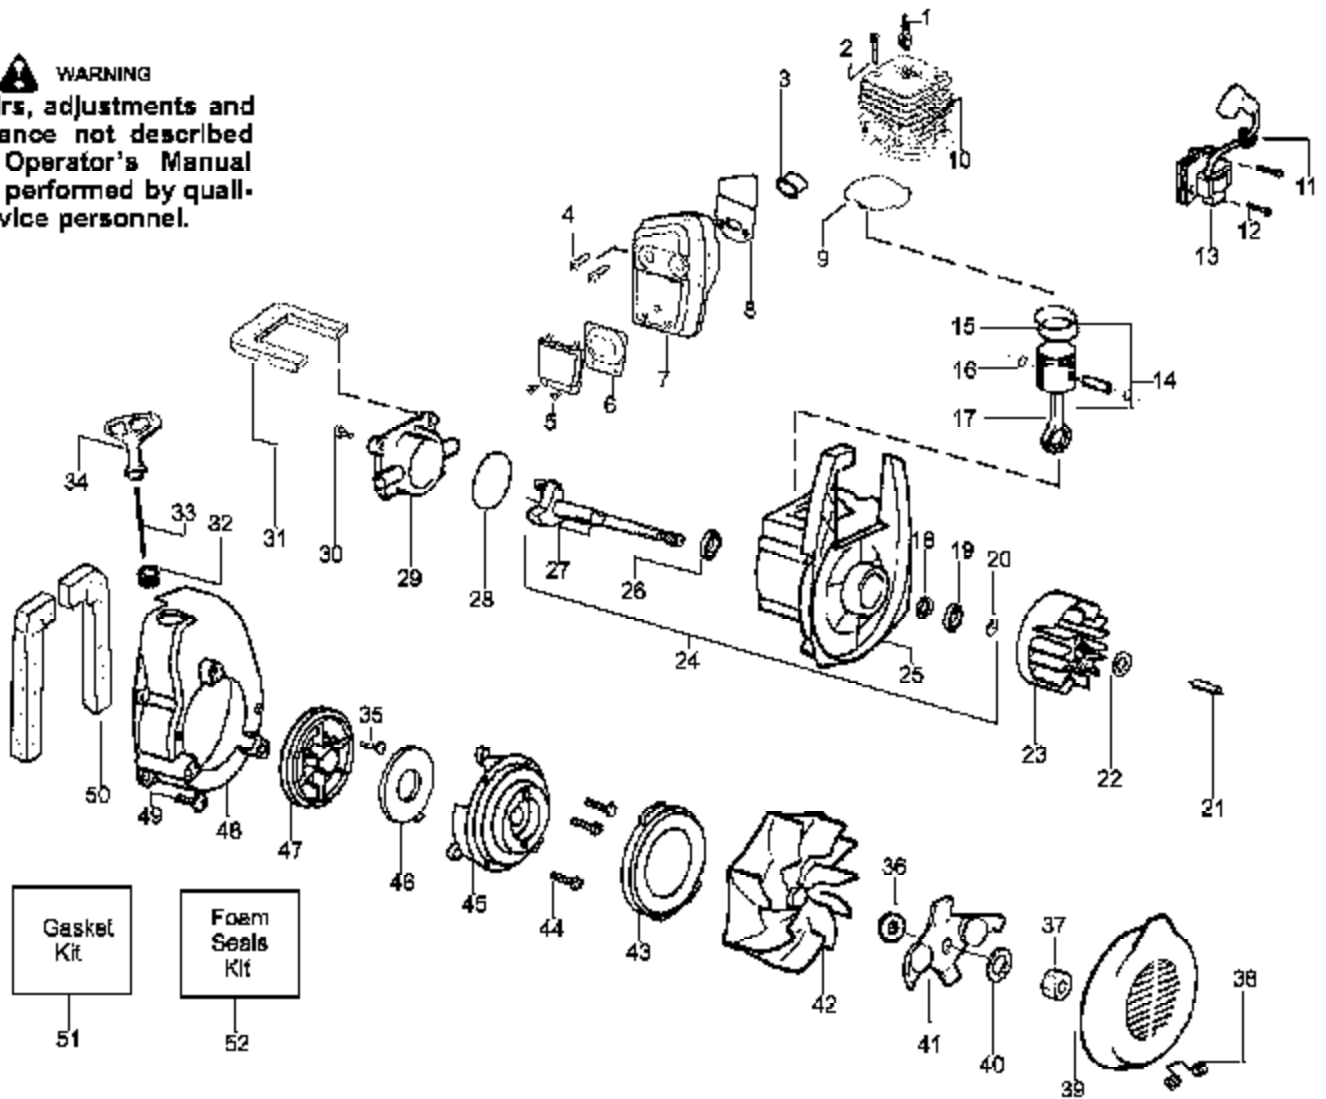

TYPE 3

Please refer to the service note at the end of the IPL before ordering parts.

WARNING

All repairs, adjustments and maintenance not described in the Operator's Manual must be performed by qualified service personnel.