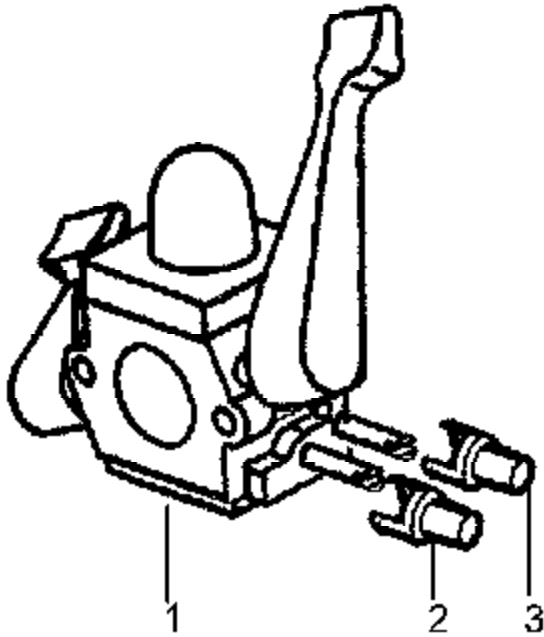

TYPE 2,3 ONLY

Please refer to the service note at the end of the IPL before ordering parts.

Carburetor Assembly Part # 530071465 - (C1Q-W11)

Carb.
Repair
Kit

4

Gasket/
Dia.
Kit

5

Kit - Carburetor Assy # 530071632 - C1Q-W11C

Note: No Repair kits are available for this carburetor, please order the complete assembly part number 530-071632 (C1Q-W11C)

TYPE 3

Please refer to the service note at the end of the IPL before ordering parts.