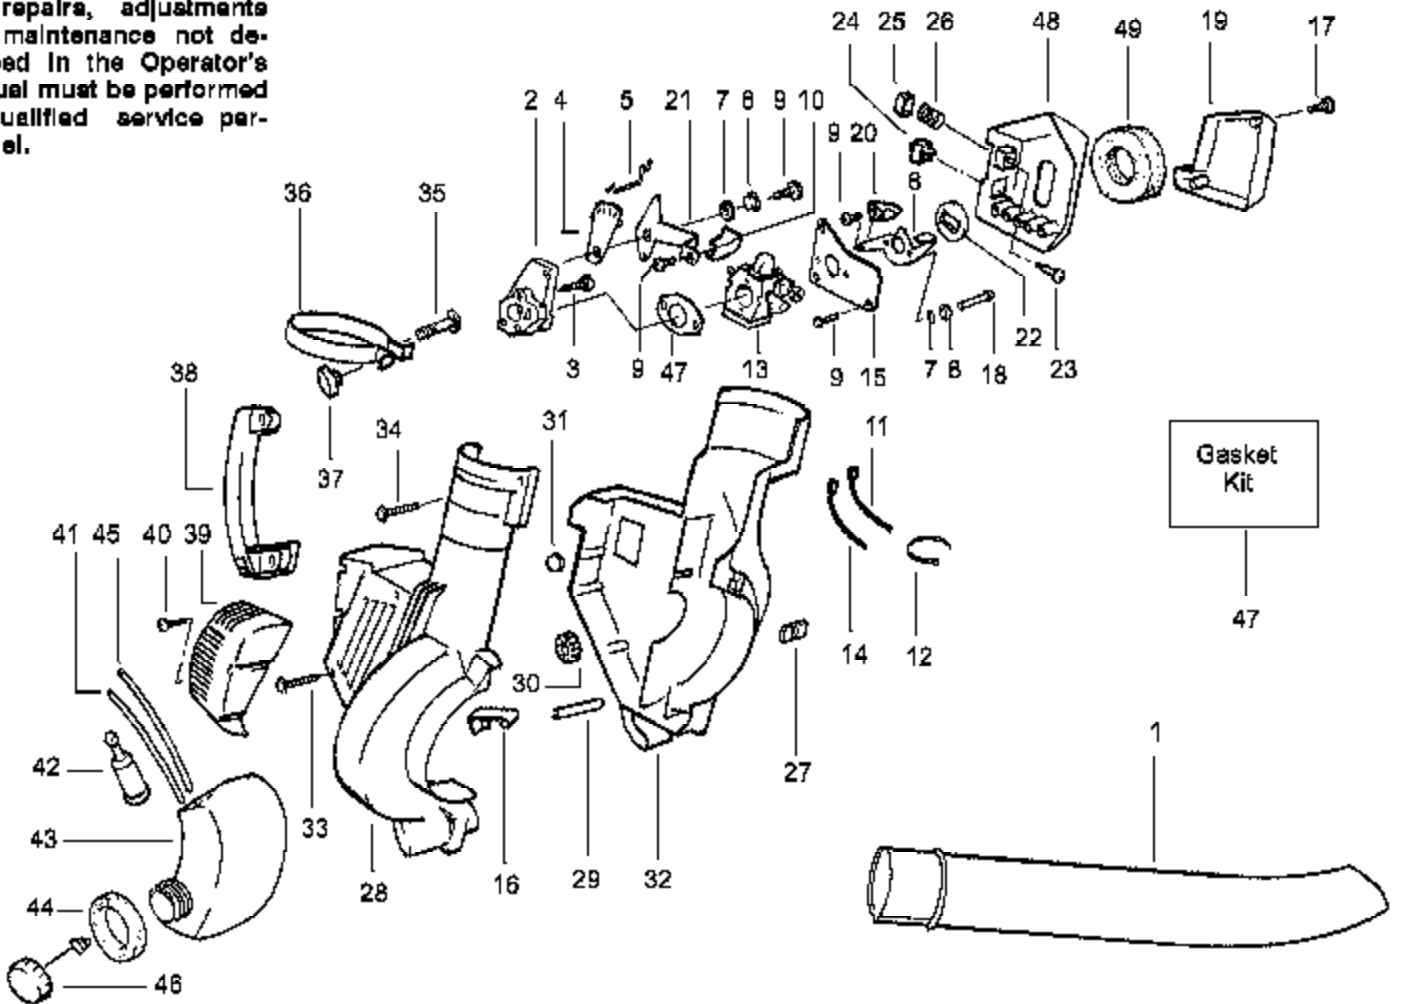

⚠ WARNING

All repairs, adjustments and maintenance not described in the Operator's Manual must be performed by qualified service personnel.

TYPE 1

Ref #	Part Number	Qty	Description
1	530095597		Blower Tube Model 1850
	530095593		Blower Tube Model 2000
2	530049322		Carburetor Adaptor
3	530016014		Screw
4	530049526		Throttle Plate
5	530049324		Throttle Linkage
6	530049834		Choke Lever
7	530015254		Washer
8	530015852		Choke Spacer
9	530015775		Screw
10	530049837		Knob-Throttle Lever
11	530049495		Leadwire-Switch
12	530049494		Wire Clamp
13	530069924		Handle, Chassis & Blower Ass'y (WA-229)
14	530049496		Leadwire-Ground
15	530052293		Choke Plate
16	530402044		Spring Cover Latch
17	530015957		Screw
18	530015849		Screw
19	530049315		Air Box Cover
20	530049836		Knob-Choke Lever
21	530049325		Throttle Lever
22	530019246		Filter-Choke Plate
23	530016211		Retainer-Purge Button
24	530069572		Switch
25	530049838		Purge Button
26	530016212		Spring-Purge Button
27	530016207		Nut
28	530049883		Housing-Right
29	530049617		Guide Starter Rope
30	530049323		Isolator
31	530036792		Isolator
32	530049882		Housing-Left
33	530015886		Screw
34	530015880		Screw
35	530015820		Bolt
36	530095592		Clamp-Blower Tube
37	530049885		Knob
38	530095469		Handle
39	530049879		Muffler Cover
40	530015880		Screw
41	530069247		Line Kit-Carb/Purge
42	530014362		Fuel Pick-up Ass'y.
43	530049491		Fuel Tank Ass'y.
44	530049527		Gasket-Fuel Tank
45	530069216		Line Kit-Tank/Purge
46	530049386		Fuel Cap w/Retainer
47	530069813		Gasket Kit
48	530049316		Air Box
49	530049383		Air Filter
	530087688		Operator Manual Not Shown
	530084403		Engine Stop Decal Not Shown