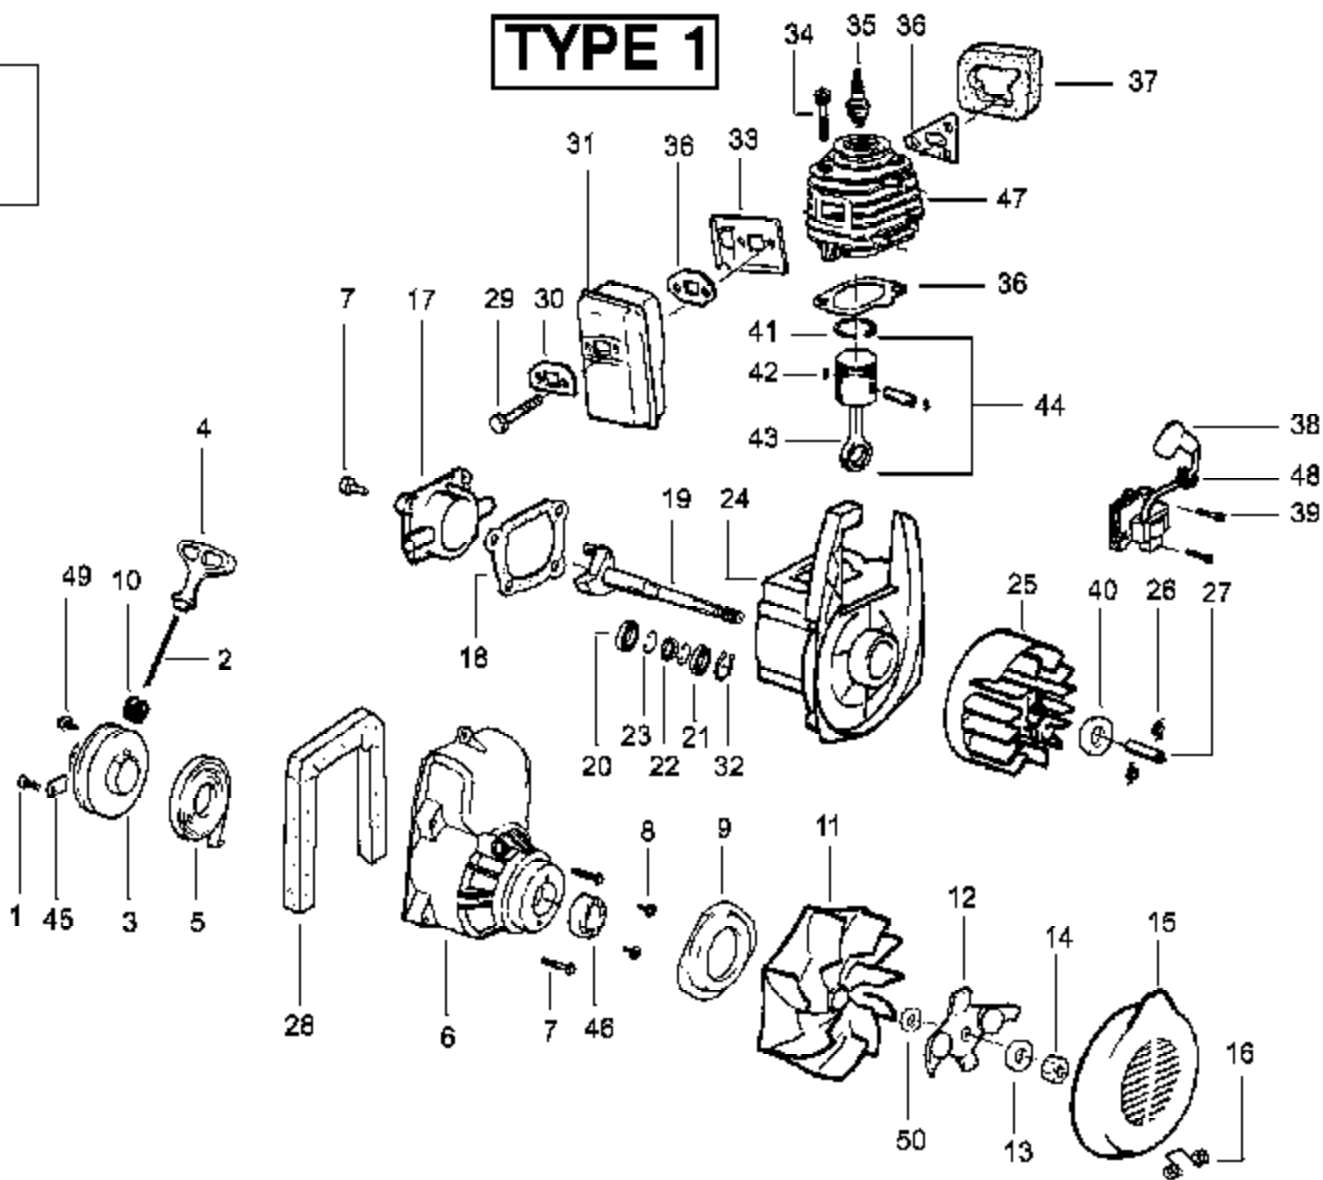

Gasket
Kit

36

TYPE 1

Ref #	Part Number	Qty	Description
1	530015880		Screw
2	530069232		Rope Kit
3	530069885		Starter Pulley Kit
4	530049488		Starter Handle
5	530042086		Starter Spring
6	530054114		Fan Housing
7	530015810		Screw
8	530015815		Screw
9	530019240		O-Ring
10	530029182		Eyelet
11	530069817		Impeller (Incl. 10)
12	530095461		Mulch Blade Ass'y. Model 2000
13	530016279	BV2000 Gas Engine	Washer-Flat Model 1850
14	530626605	Engine Assembly	Washer-Flat Model 1850
15	530049313		Inlet Door
16	530402043		Spring-Return Cover
17	530049297		Crankcase Cover
18	530019181		Gasket-Crankcase Shroud
19	530049429		Crankshaft Ass'y.
20	530032125		Inner Bearing
21	530032124		Outer Bearing
22	530019179		Crankcase Seal
23	530015945		Retaining Ring
24	530069818		Crankcase Ass'y. (Incl. 20-23)
25	530071268		Flywheel Ass'y. (Incl. 26)
26	530023817		Spring-Starter Dog
27	530016190		Flywheel Spacer
28	530049713		Foam Seal
29	530016203		Muffler Bolt
30	530049454		Muffler Cover Plate
31	530052241		Muffler Ass'y.
32	530015941		Retainer Ring-C'haft
33	530049502		Muffler Shield
34	530015953		Screw
35	530030074		Spark Plug (RCJ-8Y)
36	530069813		Gasket Kit
37	530019247		Air Dam
38	530039163		Ignition Module
39	530016208		Bolt
40	530015127		Washer
41	530049903		Piston Ring (2)
42	530015162		Retainer
43	530069945		Connecting Rod Ass'y.
44	530069812		Piston Kit (Incl. 41 & 42)
45	530016226		Pulley Retainer
46	530032108		Bearing
47	530069865		Cylinder
48	530019182		Grommet-Ign. Module
49	530016080		Screw-Starter Pulley
50	530016240		Washer-Belleville
	530084404		Warning Decal Not Shown
	530069914		Spark Arrestor Kit (Optional); Not Shown