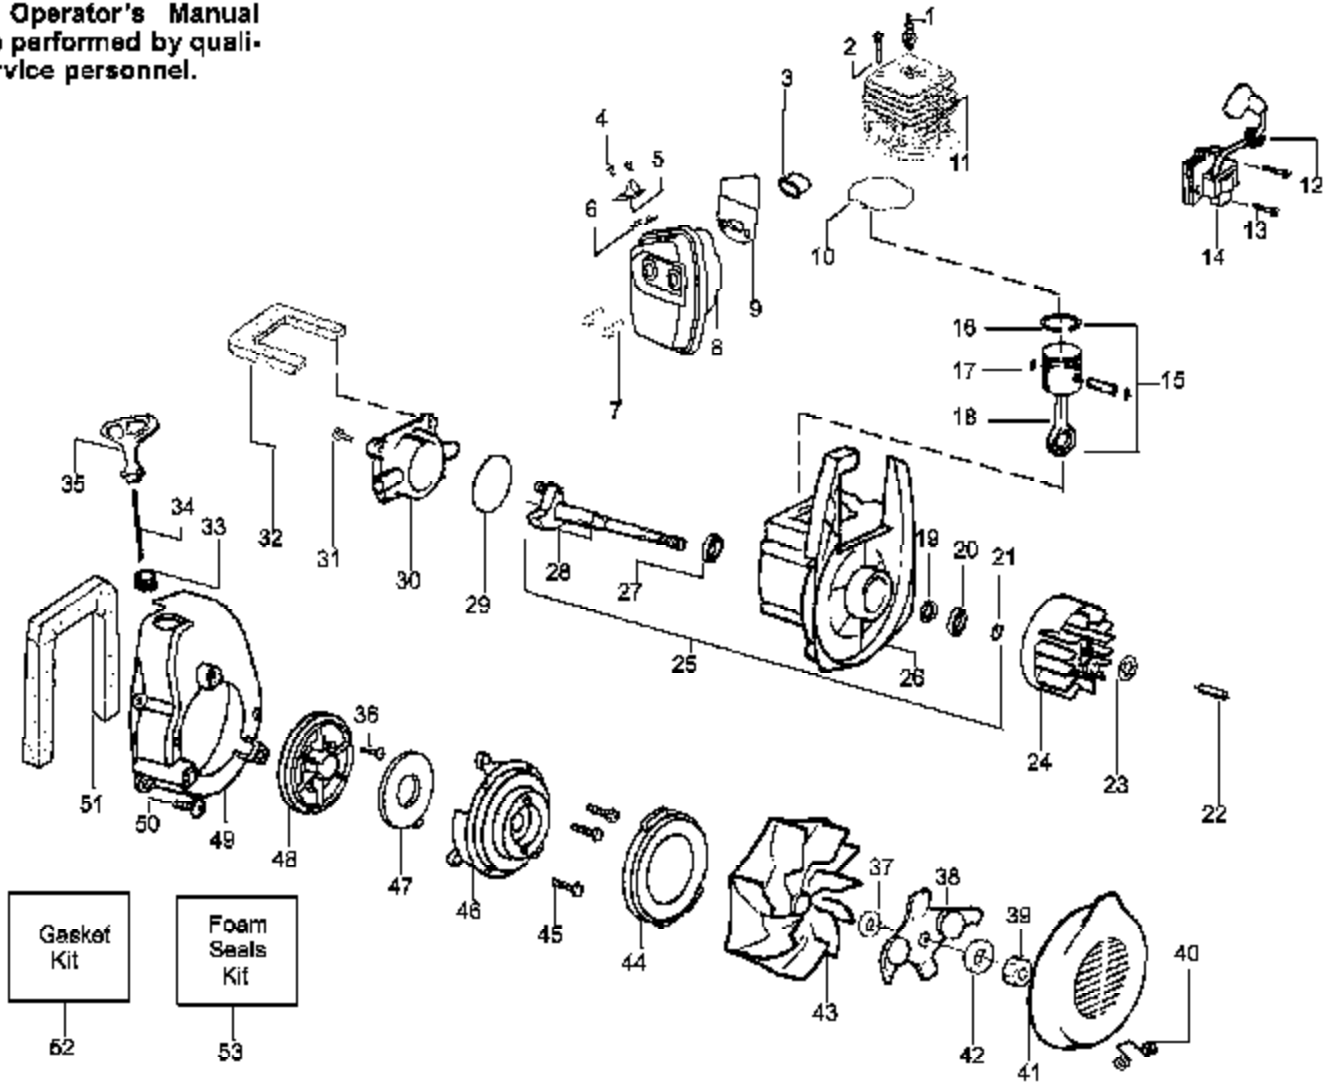

WARNING

All repairs, adjustments and maintenance not described in the Operator's Manual must be performed by qualified service personnel.

Ref #	Part Number	Qty	Description
1	952030249		Spark Plug (RCJ-6Y)
2	530015953		Screw
3	530055191		Insulator-Heat
4	530055240		Screw
5	530055241		Deflector-Muffler
6	530071461		Kit-Spark Screen (Incl. #4)
7	530016341		Screw-Muffler-Internal
8	530071499		Kit-Muffler (Incl. 4-6,7,9)
9	530071458		Gasket-Baffle (kit)
10	530071458		Gasket-Cylinder (kit)
11	530071457		Kit-Cylinder
12	530019182		Grommet-Ign. Module
13	530016357		Screw-Ignition Module
14	530035505	BV1850 Gas Blower Engine Assembly Type 2	Module-Ignition
15	530069812		Kit-Piston (Incl. 16 & 17)
16	530055120		Ring-Piston
17	530015162		Retainer-Piston Pin
18	530069945		Assy-Connecting Rod
19	530019264		Seal-Crankcase
20	530055728		Bearing-Outer
21	530015941		Retainer Ring-C'haft
22	530016190		Spacer-Flywheel
23	530015149		Washer
24	530039209		Assy-Flywheel
25	530071456		Assy-Crankcase/Crankshaft (Incl. 21,26,28)
26	530012440		Assy-Crankcase (Incl. 19,20,27)
27	530032125		Bearing-Inner
28	530012452		Assy-Crankshaft
29	530071458		O-ring-C/case (kit)
30	530012443		Cover-Crankcase
31	530015810		Screw
32	530071459		Foam-219mm (kit)
33	530029182		Eyelet-Flange
34	530071467		Kit-Rope
35	530049488		Handle-Starter
36	530016326		Screw-Rope
37	530016240		Washer-Belleville
38	530095461		Assy-Mulch Blade (BV2000 Only)
39	530626605		Nut
40	530402043		Spring-Return Cover
41	530049313		Door-Inlet
42	530016279		Washer (BV1850 only)
43	530069817		Kit-Impeller Assy
44	530055106		Seal-Ring
45	530016349		Screw
46	530055101		Housing-Pulley
47	530042086		Spring-Starter
48	530071466		Kit-Starter Pulley
49	530055102		Housing-Fan
50	530015810		Screw
51	530071459		Foam-365mm (kit)
52	530071458		Kit-Gasket (Includes #9,10,29, adaptor gasket, & carb. gasket)
53	530071459		Kit-Foam Seals (Includes #32,51, air dam & Fuel line grommet)