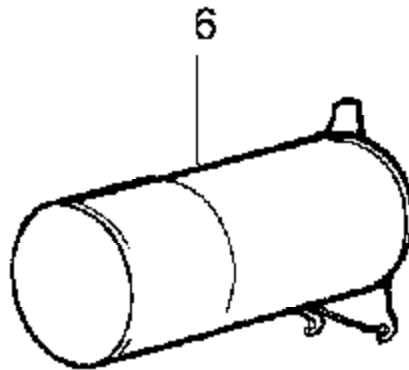

TYPE 1,2,3

Ref #	Part Number	Qty	Description
1	530095564		Assy-Vac. Bag w/strap
2	530095470		Tube-Elbow Vac
3	530049686		Retainer-Vac Tube Knob
4	530016322		Knob
5	530094476		Tube-Lower Vac
6			Tube-Upper Vac See "Service Reference"

BV1850 Gas Blower Type 21
Vacuum Tube Assembly