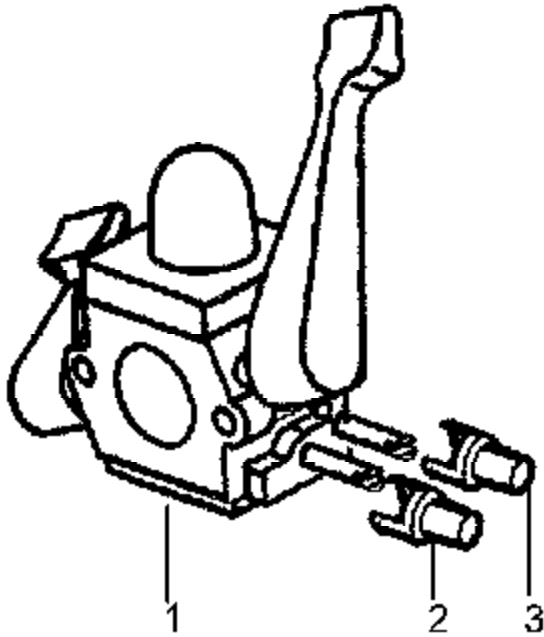

TYPE 2,3 ONLY

Please refer to the service note at the end of the IPL before ordering parts.

Carburetor Assembly Part # 530071465 - (C1Q-W11)

Carb.
Repair
Kit

4

Gasket/
Dia.
Kit

5

Ref #	Part Number	Qty	Description
1	530071465		Assy-Carb. Zama (C1Q-W11)
2	530038479		Cap-Limiter (high) brown
3	530038478		Cap-Limiter (low) tan
4	530071475		Kit-Carb. Repair
5	530071489		Kit-Carb. Gasket (Zama)
530071465	530071465		Carburetor Assembly (C1Q-W11) Type 2 & 3

BV1850 Gas Blower Page 2 of 21
 Carburetor Assembly (C1Q-W

Kit - Carburetor Assy # 530071632 - C1Q-W11C

Note: No Repair kits are available for this carburetor, please order the complete assembly part number 530-071632 (C1Q-W11C)

Ref #	Part Number	Qty	Description
530071632	530071632		Kit - Carburetor Assy - C1Q-W11C

BV1850 Gas Blower Type 21
Carburetor Assembly (C1Q-W

TYPE 2

Please refer to the service note at the end of the IPL before ordering parts.