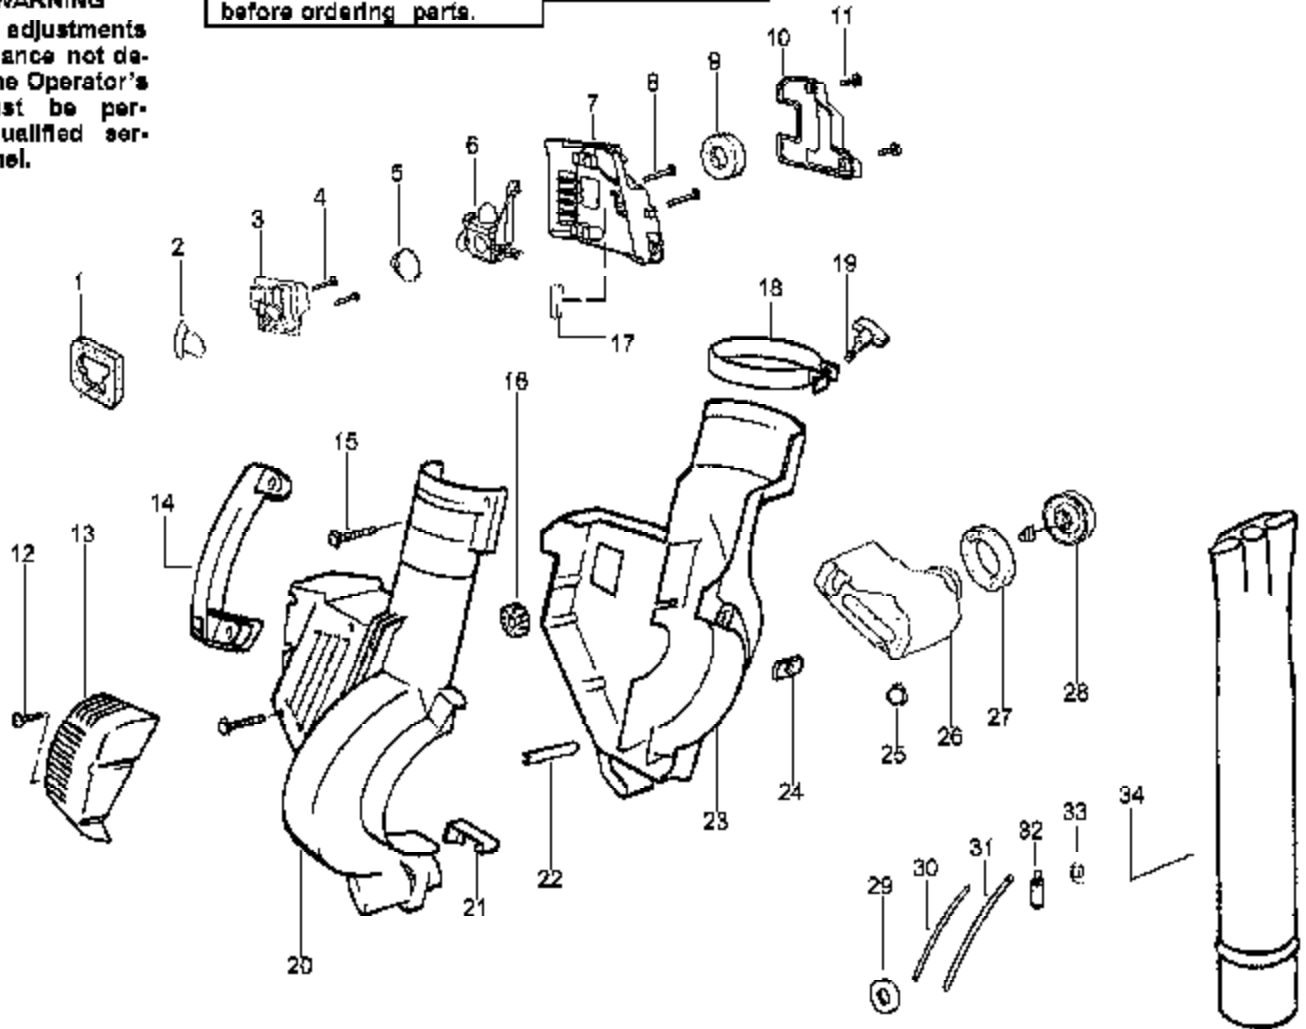

WARNING

All repairs, adjustments and maintenance not described in the Operator's Manual must be performed by qualified service personnel.

Please refer to the service note at the end of the IPL before ordering parts.

TYPE 2

Ref #	Part Number	Qty	Description
1	530071459		Air Dam (kit)
2	530071458		Gasket-Adapter (kit)
3	530035502		Carburetor Adaptor
4	530016309		Screw
5	530071458		Gasket-Carburetor (kit)
6	530071465		Kit-Carb Ass'y. (C1Q-W11)
7	530055103		Air Box
8	530016340		Screw-Carb.
9	530049383		Filter-Air
10	530055104		Cover-Air Filter
11	530016354		Screw-Air Box Cover
12	530016349		Screw
13	530055722		Assy-Muffler Cover
14	530095469	BV1850 Gas Blower Tube 21 Handle, Chassis & Blower Ass	Handle
15	530015886		Screw
16	530049323		Isolator
17	530071459		Foam 25.4mm (kit)
18	530016324		Clamp-Blower Tube
19	530016322		Knob-Tube Clamp
20	530055146		Housing-Right
21	530402044		Spring-Cover Latch
22	530049617		Guide-Starter Rope
23	530055145		Housing-Left
24	530016207		Nut
25	530036792		Isolator-Crankcase
26	530049491		Assy-Fuel Tank
27	530049527		Gasket-Fuel Tank
28	530049386		Fuel Cap w/Retainer
29	530049656		Grommet-Shroud
30	530069247		Kit-Line Carb/Purge
31	530069216		Kit-Line Tank/Purge
32	530095646		Assy-Fuel Pick-up
33	530071459		Grommet-Fuel line (kit)
34	530095597		Tube - Blower BV - 1850
	530095593		Tube - Blower BV - 2000
	530088127		Operator Manual Not Shown
	530084404		Warning Decal Not Shown
	530055358		Decal-Start Inst. Not Shown