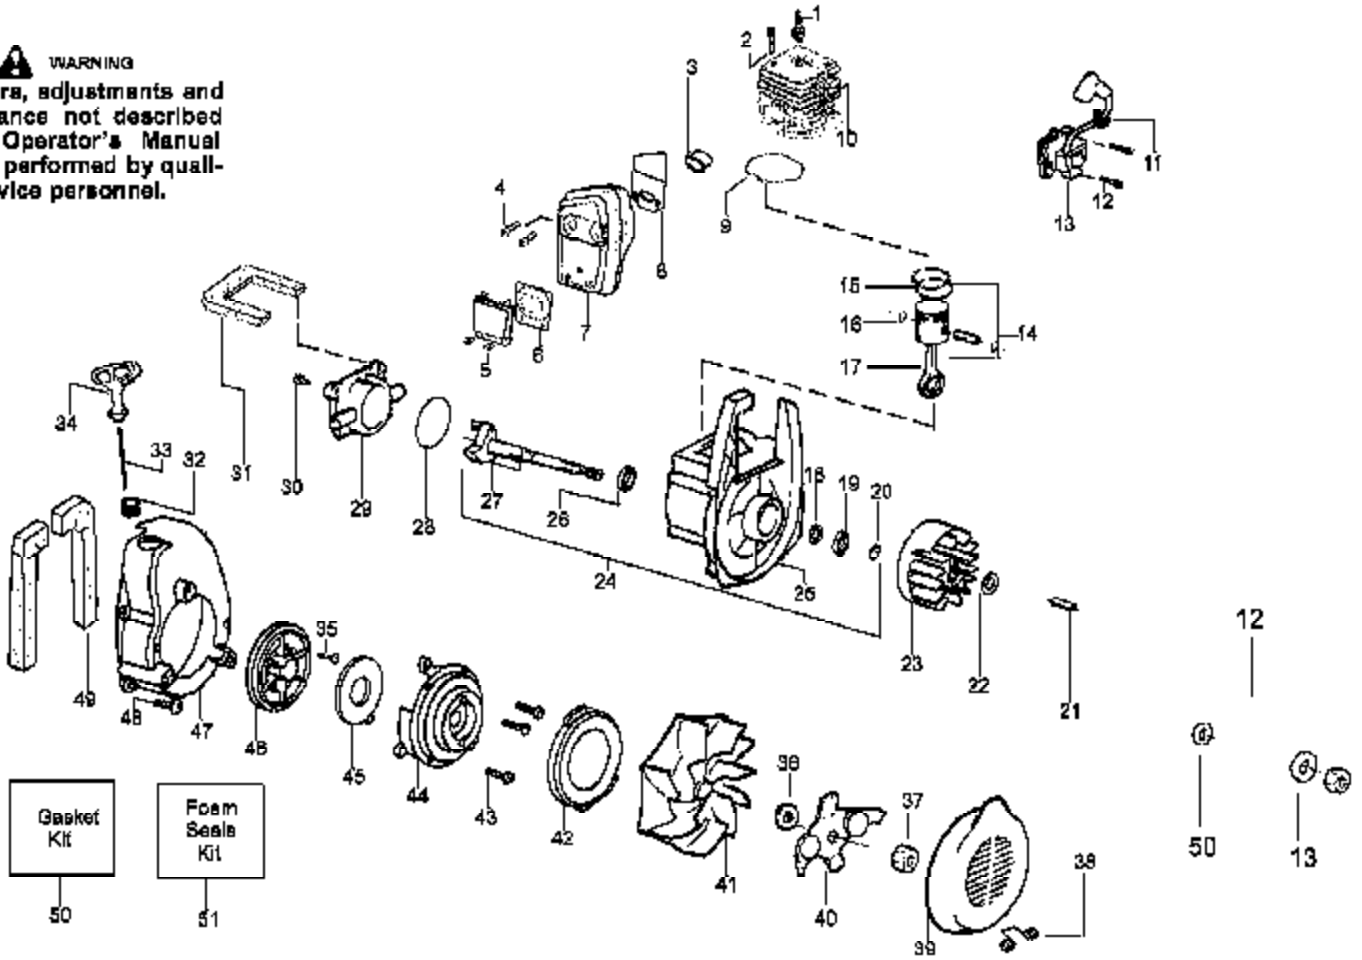

Carburetor Assembly Part Number 530071485 - (C1Q-W11)

Carb.
Repair
Kit

4

Gasket/
Dia.
Kit

5

Ref #	Part Number	Qty	Description
1	530071465		Assy-Carb. Zama (C1Q-W11)
2	530038479		Cap-Limiter (high) brown
3	530038478		Cap-Limiter (low) tan
4	530071475		Kit-Carb. Repair
5	530071489		Kit-Carb. Gasket (Zama)

Ref #	Part Number	Qty	Description
1	952030249		Spark Plug (RCJ-6Y)
2	530015953		Screw
3	530055191		Insulator-Heat
4	530016387		Screw-Muffler-Internal
5	530015241		Screw
6	530071593		Kit-Spark Screen (Incl. #5)
7	530071599		Kit-Muffler (Incl. 4,5,6, & 8)
8	530071458		Gasket-Baffle (kit)
9	530071458		Gasket-Cylinder (kit)
10	530071457		Kit-Cylinder
11	530019182		Grommet-Ign. Module
12	530016357		Screw-Ignition Module
13	530035505	BV1800LE Gas Blower Type 2	Ignition Module
14	530071357	Engine Assembly Type 2	Kit-Piston (Incl. 15 & 16)
15	530055120		Piston Ring
16	530015162		Retainer-Piston Pin
17	530069945		Assy-Connecting Rod
18	530071615		Kit-Crankcase Seal
19	530055728		Bearing-Outer
20	530015941		Retainer Ring-C'haft
21	530016190		Spacer-Flywheel
22	530015149		Washer
23	530039209		Assy-Flywheel
24	530071456		Assy-Crankcase/Crankshaft (Incl. 20,25,27)
25	530012492		Assy-Crankcase (Incl. 18,19,26)
26	530032125		Bearing-Inner
27	530012452		Assy-Crankshaft
28	530071458		O-ring-C/case (kit)
29	530012443		Cover-Crankcase
30	530015810		Screw
31	530071459		Foam-219mm (kit)
32	530029182		Eyelet-Flange
33	530071467		Kit-Rope
34	530054834		Handle-Starter
35	530016326		Screw-Rope
36	530016240		Washer-Belleville
37	530626605		Nut
38	530402043		Spring-Return Cover
39	530049313		Inlet Door
40	530095461		Assy-Mulch Blade
41	530069817		Assy-Impeller
42	530056625		Seal-Ring
43	530016349		Screw
44	530055101		Housing-Pulley
45	530042086		Spring-Starter
46	530071466		Kit-Starter Pulley
47	530055102		Fan Housing
48	530015810		Screw
49	530071459		Foam-182mm (kit)
50	530071458		Kit-Gasket (Incl. 8,9, & 28)
51	530071459		Kit-Foam Seals (Incl. 31 & 49)