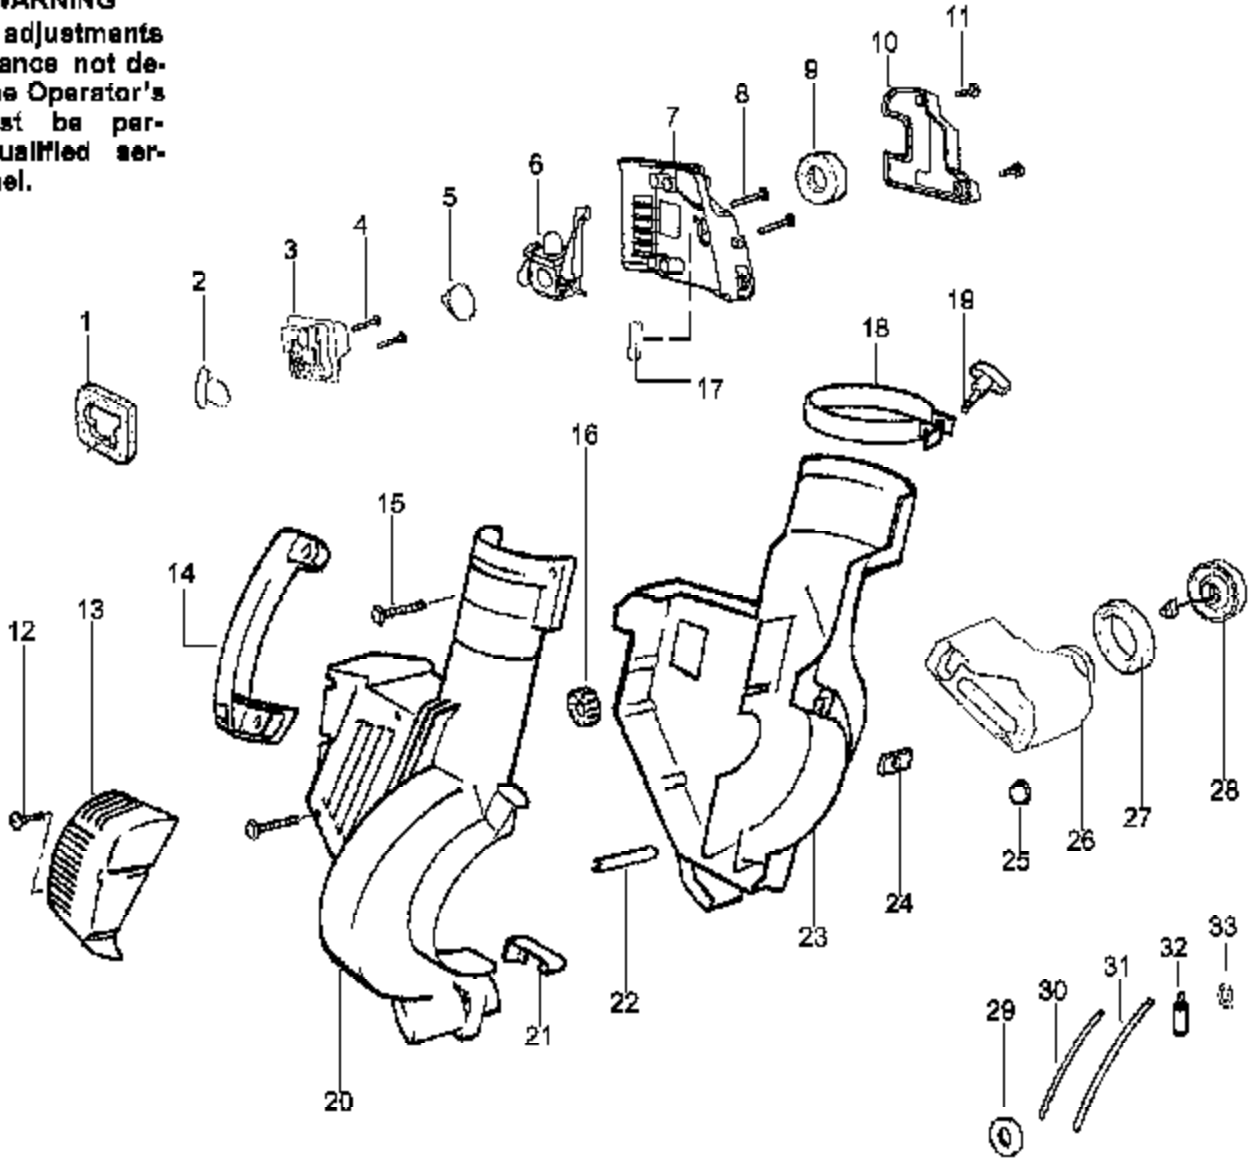

TYPE 1

WARNING

All repairs, adjustments and maintenance not described in the Operator's Manual must be performed by qualified service personnel.

Ref #	Part Number	Qty	Description
1	530071459		Air Dam (kit)
2	530071458		Gasket-Adapter (kit)
3	530035502		Carburetor Adaptor
4	530016309		Screw
5	530071458		Gasket-Carburetor (kit)
6	530071465		Kit-Carb Ass'y (C1Q-W11)
7	530055103		Air Box
8	530016340		Screw-Carb.
9	530049383		Filter-Air
10	530055104		Cover-Air Filter
11	530016354		Screw-Air Box Cover
12	530015880		Screw
13	530056257	BV1800LE Gas Blower	Assy-Muffler Cover
14	530095469	Housing Assembly	Handle Type 1
15	530015886		Screw
16	530049323		Isolator
17	530071459		Foam 25.4mm (kit)
18	530016324		Clamp-Blower Tube
19	530016322		Knob-Tube Clamp
20	530055146		Housing-Right
21	530402044		Spring-Cover Latch
22	530049617		Guide-Starter Rope
23	530055145		Housing-Left
24	530016207		Nut
25	530036792		Isolator-Crankcase
26	530049491		Assy-Fuel Tank
27	530049527		Gasket-Fuel Tank
28	530049386		Fuel Cap w/Retainer
29	530049656		Grommet-Shroud
30	530069247		Kit-Line Carb/Purge
31	530069216		Kit-Line Tank/Purge
32	530095646		Assy-Fuel Pick-up
33	530071459		Grommet-Fuel line (kit)
	530086692		Operator Manual Not Shown
	530084404		Warning Decal Not Shown
	530055358		Decal-Start Inst. Not Shown