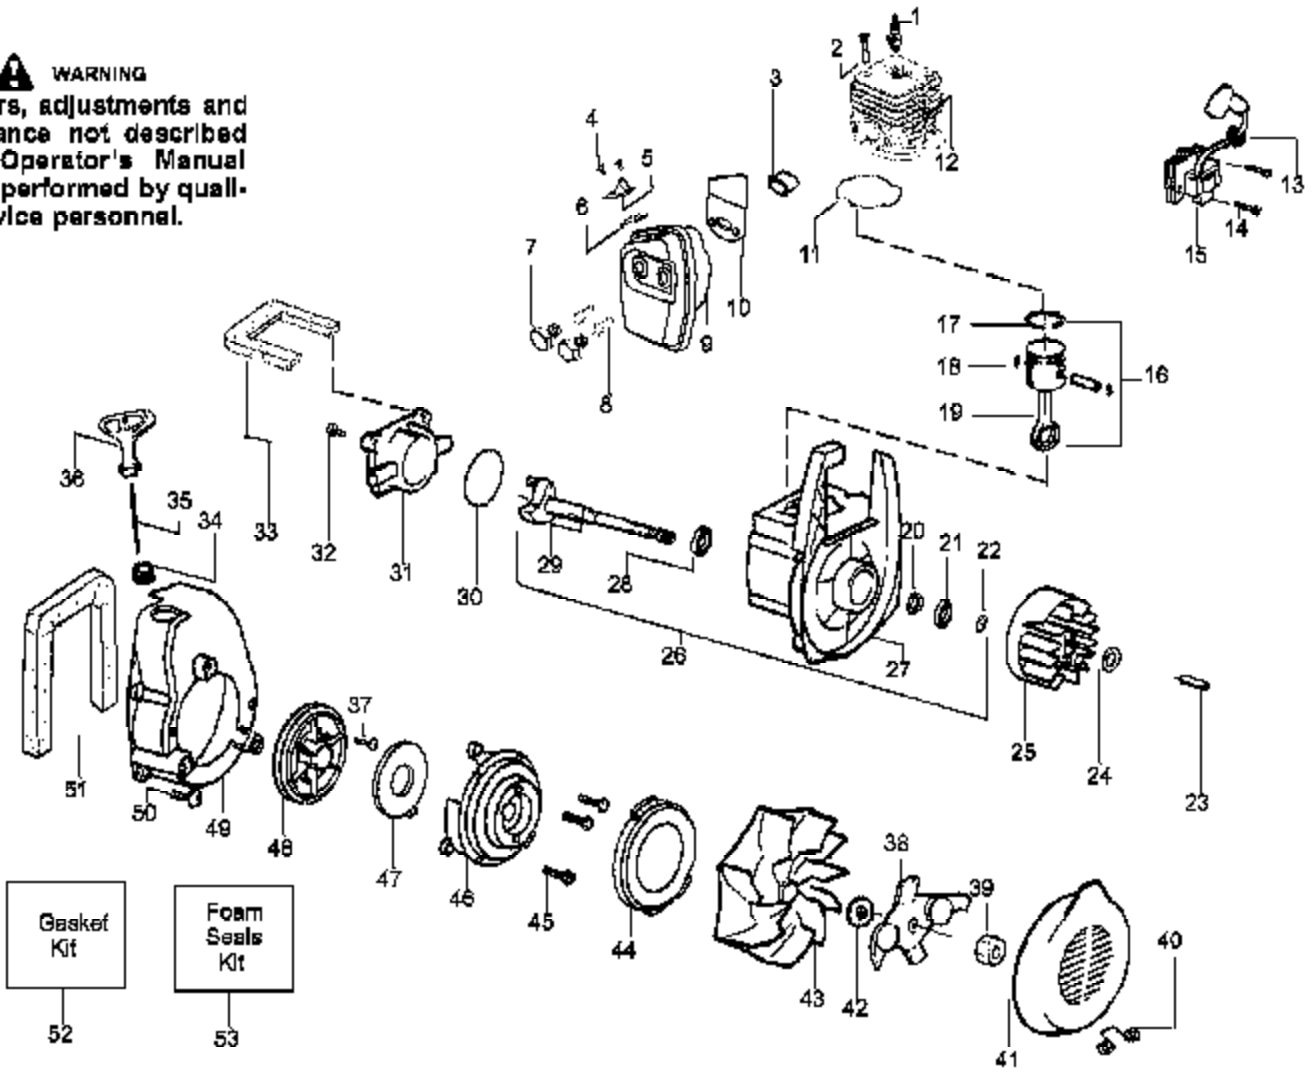

# TYPE 1

**WARNING**

All repairs, adjustments and maintenance not described in the Operator's Manual must be performed by qualified service personnel.

Ref #	Part Number	Qty	Description
1	952030249		Spark Plug (RCJ-6Y)
2	530015953		Screw
3	530055191		Insulator-Heat
4	530055240		Screw
5	530055241		Deflector-Muffler
6	530071461		Kit-Spark Screen (Incl. #4)
7	530016369		Bolt-Muffler-external
8	530016341		Screw-Muffler-Internal
9	530071460		Kit-Muffler (Incl. 4-6,8,10)
10	530071458		Gasket-Baffle (kit)
11	530071458		Gasket-Cylinder (kit)
12	530071457		Kit-Cylinder
13	530019182	BV1800LE	Gas Plug, Type 16
14	530016357	Engine Assembly	Grommet-Ign. Module
15	530035505		Screw-Ignition Module
16	530071357		Ignition Module
17	530055120		Kit-Piston (Incl. 17 & 18)
18	530015162		Piston Ring
19	530069945		Retainer-Piston Pin
20	530019264		Assy-Connecting Rod
21	530055728		Seal-Crankcase
22	530015941		Bearing-Outer
23	530016190		Retainer Ring-C'haft
24	530015149		Spacer-Flywheel
25	530039209		Washer
26	530071456		Assy-Flywheel
27	530012440		Assy-Crankcase/Crankshaft (Incl. 22,27,29)
28	530032125		Assy-Crankcase (Incl. 20,21,28)
29	530012452		Bearing-Inner
30	530071458		Assy-Crankshaft
31	530012443		O-ring-C/case (kit)
32	530015810		Cover-Crankcase
33	530071459		Screw
34	530029182		Foam-219mm (kit)
35	530071467		Eyelet-Flange
36	530049488		Kit-Rope
37	530016326		Handle-Starter
38	530095461		Screw-Rope
39	530626605		Assy-Mulch Blade
40	530402043		Nut
41	530049313		Spring-Return Cover
42	530016240		Inlet Door
43	530069817		Washer-Belleville
44	530055106		Assy-Impeller
45	530016349		Seal-Ring
46	530055101		Screw
47	530042086		Housing-Pulley
48	530071466		Spring-Starter
49	530055102		Kit-Starter Pulley
50	530015810		Fan Housing
51	530071459		Screw
52	530071458		Foam-365mm (kit)
			Kit-Gasket (Includes #10,11,30, adaptor gasket, & carb. gasket)
53	530071459		Kit-Foam Seals (Includes #33,51, air dam & Fuel line grommet)