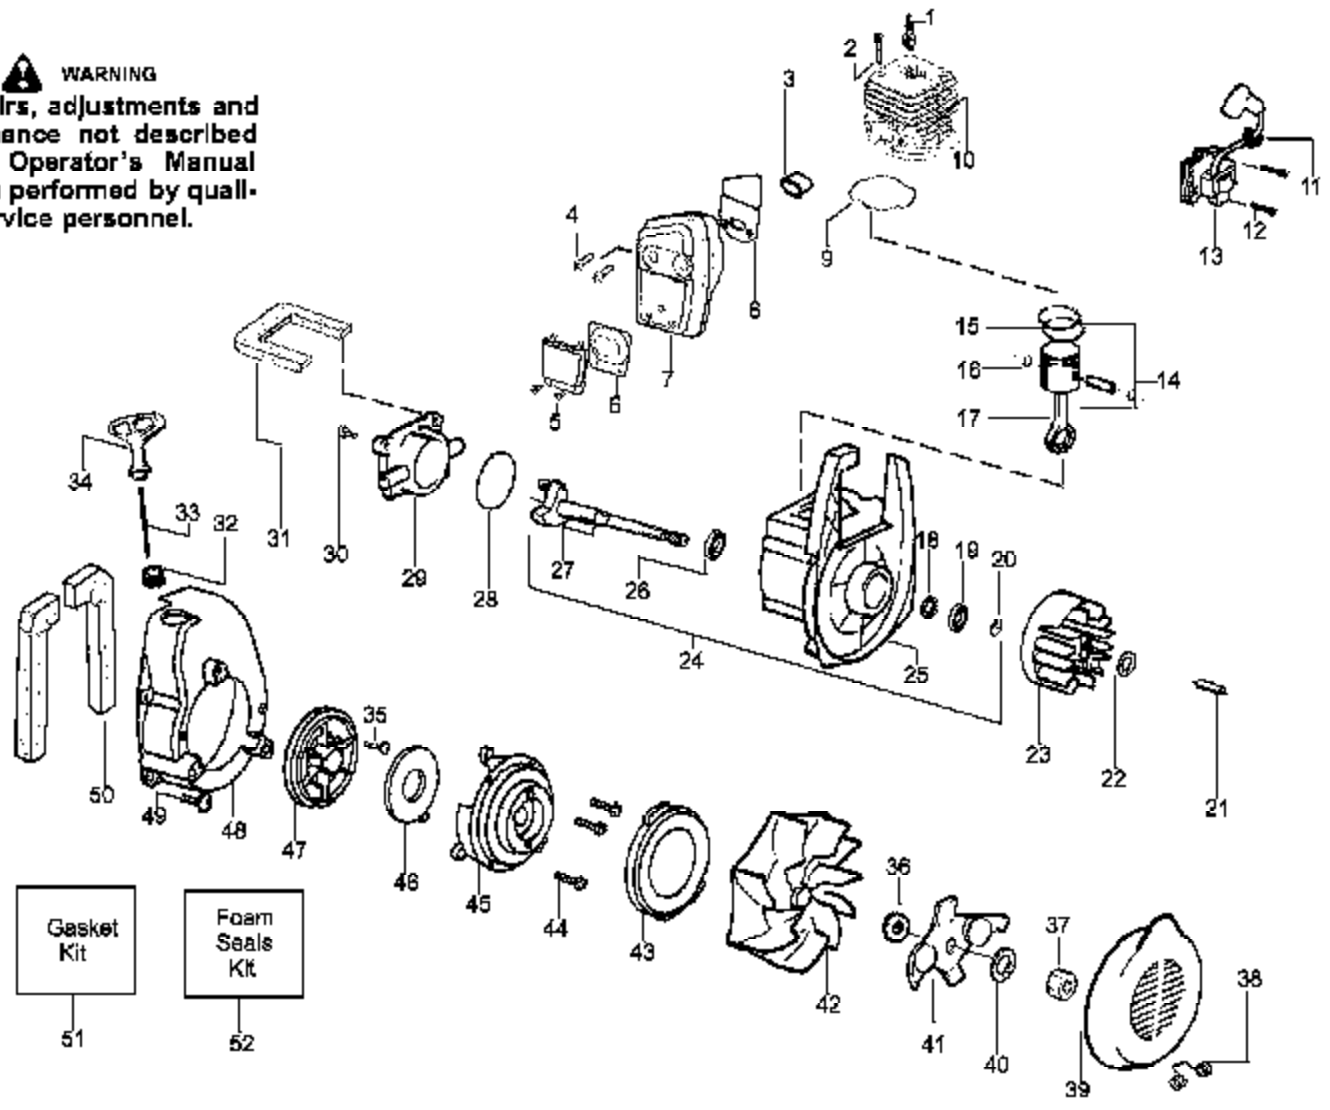

TYPE 3

WARNING

All repairs, adjustments and maintenance not described in the Operator's Manual must be performed by qualified service personnel.

Ref #	Part Number	Qty	Description
1	952030249		Spark Plug (RCJ-6Y)
2	530015953		Screw
3	530055191		Insulator-Heat
4	530016387		Screw-Muffler-Internal
5	530015241		Screw
6	530071593		Kit-Spark Screen (Incl. #5)
7	530071600		Kit-Muffler (Incl. 4,5,6, & 8)
8	530071458		Gasket-Baffle (kit)
9	530071458		Gasket-Cylinder (kit)
10	530071457		Kit-Cylinder
11	530019182		Grommet-Ign. Module
12	530016357		Screw-Ignition Module
13	530035505	BV1800 Gas Blower Unit 30	Ignition Module
14	530069812	Engine Assembly Type 3	Kit-Piston (Incl. 15 & 16)
15	530055120		Piston Ring
16	530015162		Retainer-Piston Pin
17	530069945		Assy-Connecting Rod
18	530071615		Kit-Crankcase Seal
19	530055728		Bearing-Outer
20	530015941		Retainer Ring-C'haft
21	530016190		Spacer-Flywheel
22	530015149		Washer
23	530039209		Assy-Flywheel
24	530071456		Assy-Crankcase/Crankshaft (Incl. 20,25,27)
25	530012492		Assy-Crankcase (Incl. 18,19,26)
26	530032125		Bearing-Inner
27	530012452		Assy-Crankshaft
28	530071458		O-ring-C/case (kit)
29	530012443		Cover-Crankcase
30	530015810		Screw
31	530071459		Foam-219mm (kit)
32	530029182		Eyelet-Flange
33	530071467		Kit-Rope
34	530054834		Handle-Starter
35	530016326		Screw-Rope
36	530016240		Washer-Belleville
37	530626605		Nut
38	530402043		Spring-Return Cover
39	530049313		Inlet Door
40	530016279		Washer-Flat (BV1650 only)
41	530095461		Assy-Mulch Blade (BV1800 only)
42	530069817		Assy-Impeller
43	530056625		Seal-Ring
44	530016349		Screw
45	530055101		Housing-Pulley
46	530042086		Spring-Starter
47	530071466		Kit-Starter Pulley
48	530055102		Fan Housing
49	530015810		Screw
50	530071459		Foam-182mm (kit)
51	530071458		Kit-Gasket (page 2 incl. 2, & 5); (page 4 incl. 8,9, & 28)
52	530071459		Kit-Foam Seals (page 2 incl. 1,16, & 32); (page 4 incl. 31 & 50)