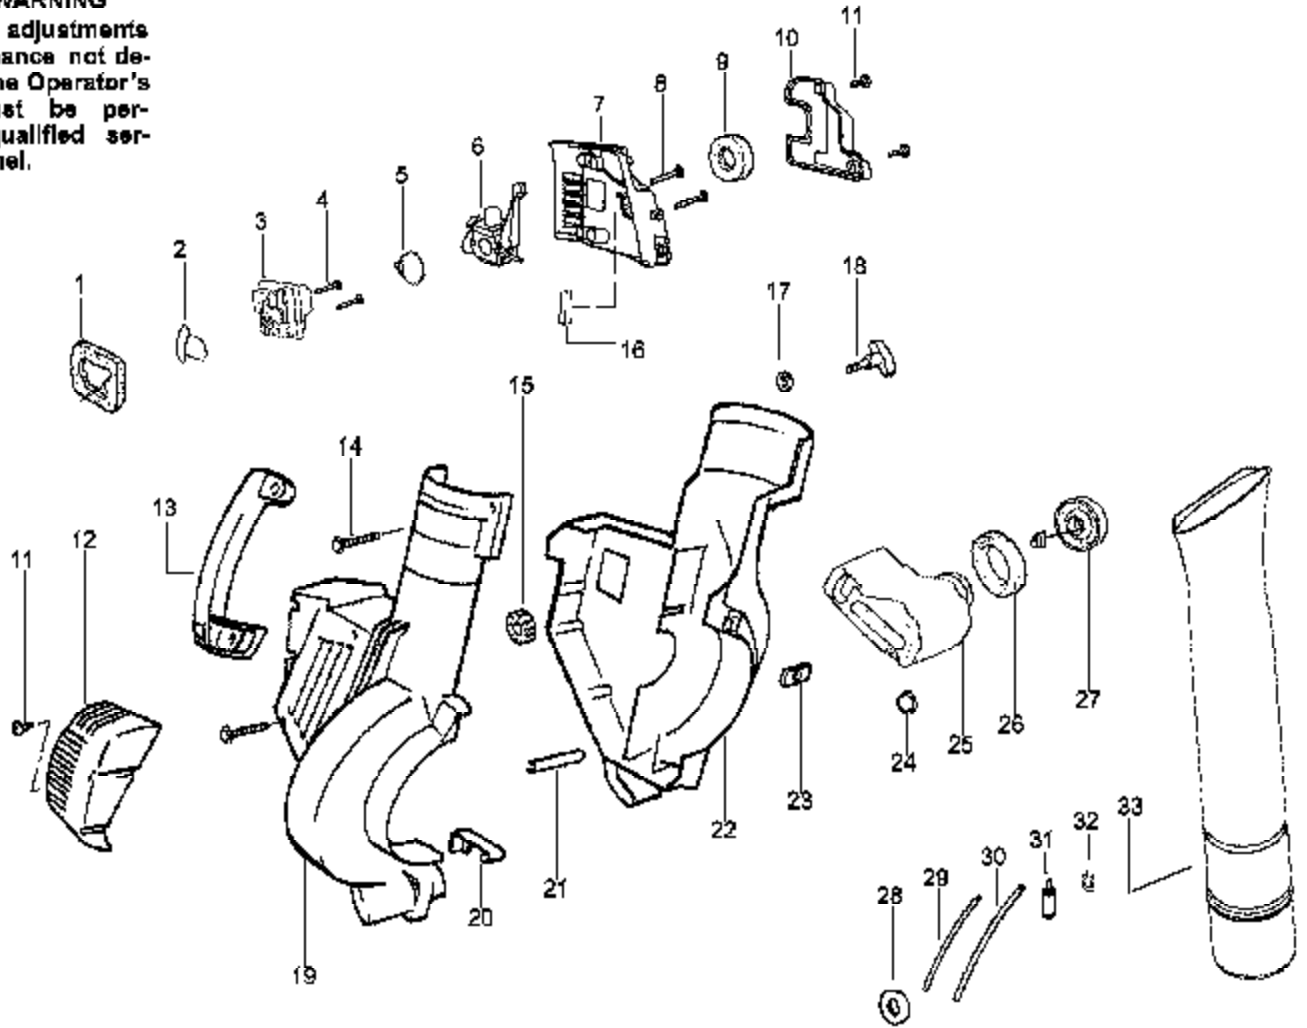

TYPE 3

WARNING

All repairs, adjustments and maintenance not described in the Operator's Manual must be performed by qualified service personnel.

Ref #	Part Number	Qty	Description
1	530071459		Air Dam (kit)
2	530071458		Gasket-Adapter (kit)
3	530035561		Carburetor Adaptor
4	530016309		Screw
5	530071458		Gasket-Carburetor (kit)
6	530071465		Kit-Carb Ass'y. (C1Q-W11)
6	530071632		Kit-Carb Ass'y. (C1Q-W11C)
7	530056629		Air Box
8	530015849		Screw-Carb.
9	530049383		Filter-Air
10	530056581		Cover-Air Filter
11	530016349		Screw
12	530056641	BV1800 Gas Blower Trip 30	Guard-Miner
13	530095469	Handle, Chassis & Blower Ass'y	Handle
14	530015886		Screw
15	530049323		Isolator
16	530071459		Foam 25.4mm (kit)
17	530015197		Nut
18	530016322		Knob-Blower
19	530056682		Housing-Right
20	530402044		Spring-Cover Latch
21	530049617		Guide-Starter Rope
22	530056683		Housing-Left
23	530016207		Nut
24	530036792		Isolator-Crankcase
25	530049491		Assy-Fuel Tank
26	530049527		Gasket-Fuel Tank
27	530049386		Fuel Cap w/Retainer
28	530049656		Grommet-Shroud
29	530069247		Kit-Line Carb/Purge
30	530069216		Kit-Line Tank/Purge
31	530095646		Assy-Fuel Pick-up
32	530071459		Grommet-Fuel line (kit)
33	530095597		Tube-Blower
	530163804		Operator Manual Not Shown
	530057414		Warning Decal Not Shown
	530057215		Decal-Start Inst. Not Shown