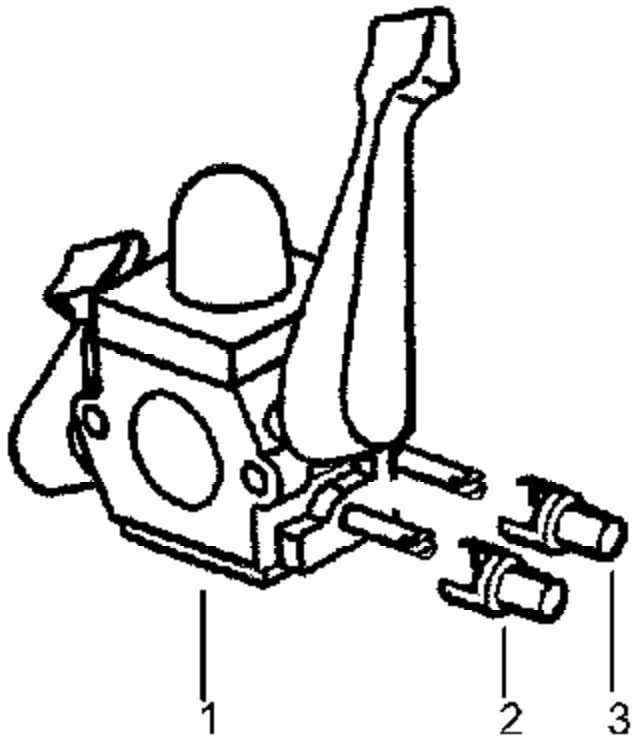

TYPE 2,3 ONLY

Carburetor Assembly Part # 530071465 - (C1Q-W11)

Carb.
Repair
Kit

Gasket/
Dia.
Kit

4

5

Ref #	Part Number	Qty	Description
1	530071465		Assy-Carb. Zama (C1Q-W11)
2	530038479		Cap-Limiter (high) brown
3	530038478		Cap-Limiter (low) tan
4	530071475		Kit-Carb. Repair
5	530071489		Kit-Carb. Gasket (Zama)
530071465	530071465		Carburetor Assembly - (C1Q-W11)

BV1800 Gas Blower Page 2 of 30
 Carburetor Assembly (C1Q-W11)

Kit - Carburetor Assy # 530071632 - C1Q-W11C

Note: No Repair kits are available for this carburetor, please order the complete assembly part number 530-071632 (C1Q-W11C)

Ref #	Part Number	Qty	Description
530071632	530071632		Carburetor Assembly - C1Q-W11C

BV1800 Gas Blower Type 30
Carburetor Assembly (C1Q-V)

TYPE 3

WARNING

All repairs, adjustments and maintenance not described in the Operator's Manual must be performed by qualified service personnel.

TYPE 1,2,3

Ref #	Part Number	Qty	Description
1	530095564		Assy-Vac. Bag w/strap
2	530095470		Tube-Elbow Vac
3	530049686		Retainer-Vac Tube Knob
4	530016322		Knob
5	530094476		Tube-Lower Vac
6			Tube-Upper Vac (When ordering the new upper vac tube 530056901 , items # 3,4 are not required.)