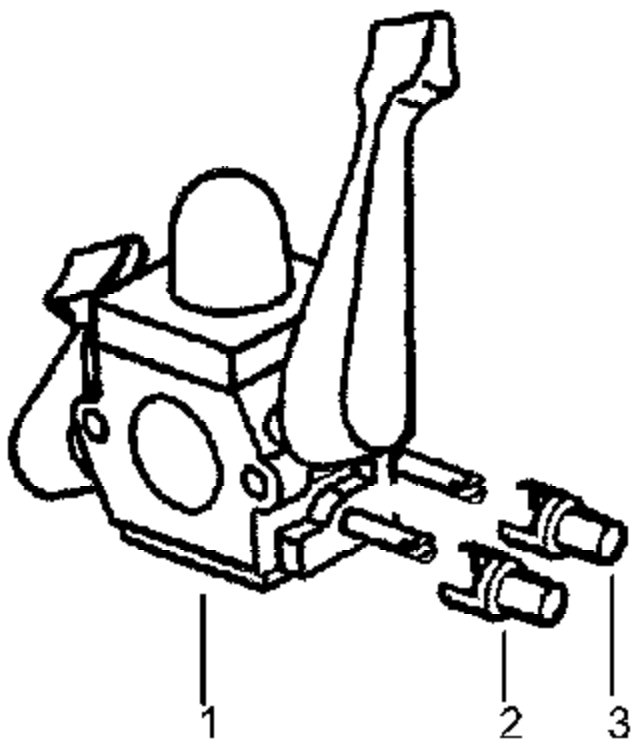

TYPE 2,3 ONLY

Carburetor Assembly Part # 530071465 - (C1Q-W11)

Carb.
Repair
Kit

4

Gasket/
Dia.
Kit

5

Ref #	Part Number	Qty	Description
1	530071465		Assy-Carb. Zama (C1Q-W11)
2	530038479		Cap-Limiter (high) brown
3	530038478		Cap-Limiter (low) tan
4	530071475		Kit-Carb. Repair
5	530071489		Kit-Carb. Gasket (Zama)
530071465	530071465		Carburetor Assembly - (C1Q-W11)

BV1800 Gas Blower Page 2 of 20
 Carburetor Assembly (C1Q-W11)

Kit - Carburetor Assy # 530071632 - C1Q-W11C

Note: No Repair kits are available for this carburetor, please order the complete assembly part number 530-071632 (C1Q-W11C)

Ref #	Part Number	Qty	Description
530071632	530071632		Carburetor Assembly - C1Q-W11C

BV1800 Gas Blower Type 20
Carburetor Assembly (C1Q-V)

TYPE 2

WARNING

All repairs, adjustments and maintenance not described in the Operator's Manual must be performed by qualified service personnel.