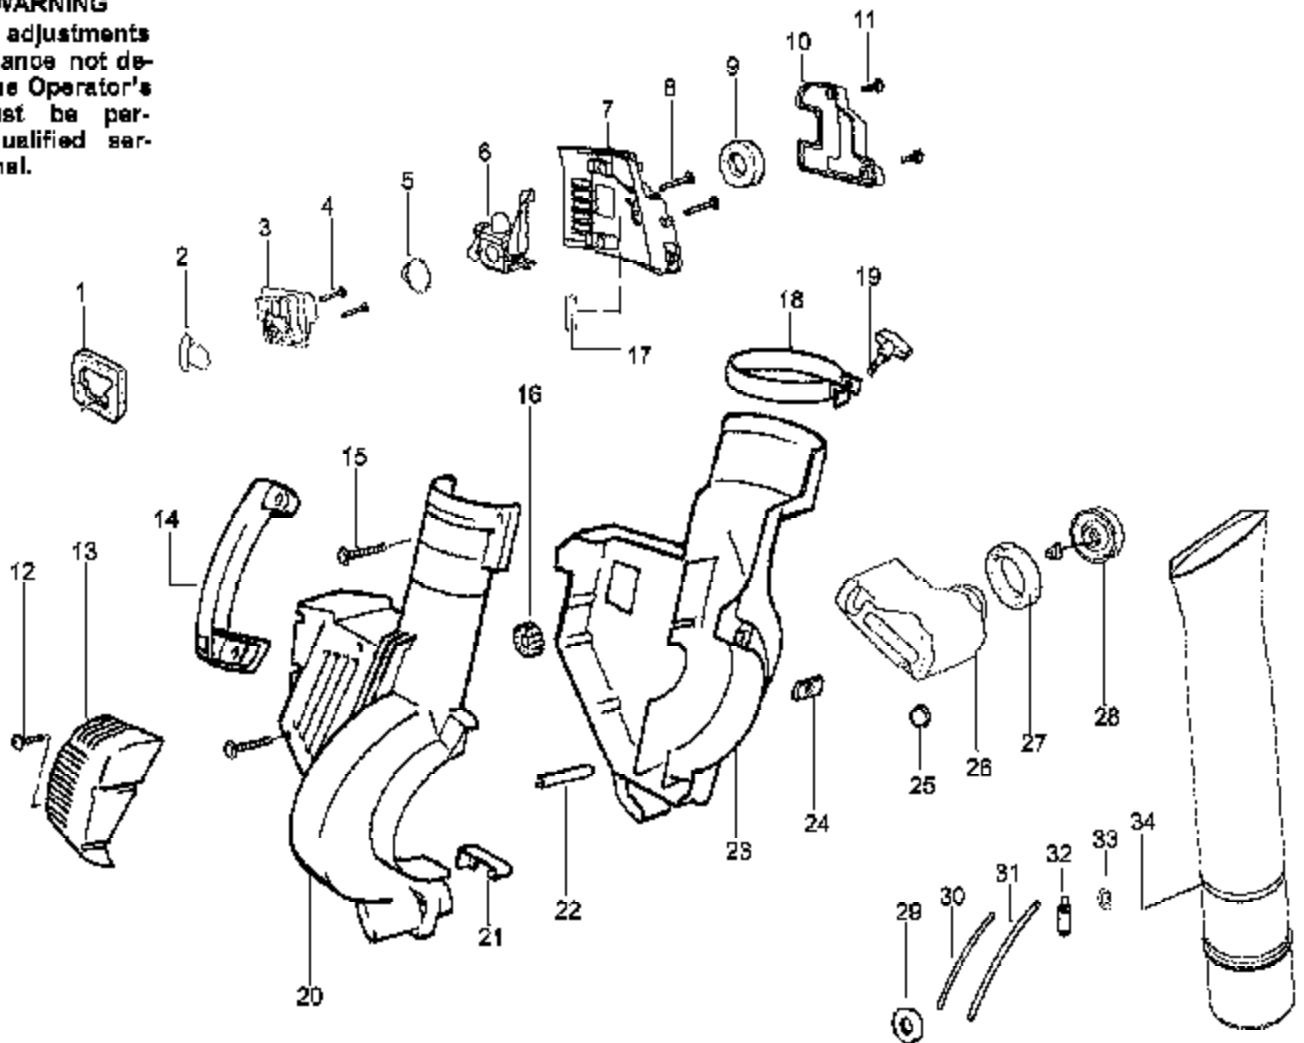

TYPE 2

WARNING

All repairs, adjustments and maintenance not described in the Operator's Manual must be performed by qualified service personnel.

Ref #	Part Number	Qty	Description
1	530071459		Air Dam (kit)
2	530071458		Gasket-Adapter (kit)
3	530035502		Carburetor Adaptor
4	530016309		Screw
5	530071458		Gasket-Carburetor (kit)
6	530071465		Kit-Carb Ass'y. (C1Q-W11)
7	530055103		Air Box
8	530016340		Screw-Carb.
9	530049383		Filter-Air
10	530055104		Cover-Air Filter
11	530016354		Screw-Air Box Cover
12	530016349		Screw
13	530055722	BV1800 Gas Blower Tube of 20	Assy-Muffler Cover
14	530095469	Handle, Chassis & Blower Ass	Handle
15	530015886		Screw
16	530049323		Isolator
17	530071459		Foam 25.4mm (kit)
18	530016324		Clamp-Blower Tube
19	530016322		Knob-Tube Clamp
20	530055146		Housing-Right
21	530402044		Spring-Cover Latch
22	530049617		Guide-Starter Rope
23	530055145		Housing-Left
24	530016207		Nut
25	530036792		Isolator-Crankcase
26	530049491		Assy-Fuel Tank
27	530049527		Gasket-Fuel Tank
28	530049386		Fuel Cap w/Retainer
29	530049656		Grommet-Shroud
30	530069247		Kit-Line Carb/Purge
31	530069216		Kit-Line Tank/Purge
32	530095646		Assy-Fuel Pick-up
33	530071459		Grommet-Fuel line (kit)
34	530095597		Tube-Blower
	530088127		Operator Manual Not Shown
	530084404		Warning Decal Not Shown
	530055358		Decal-Start Inst. Not Shown