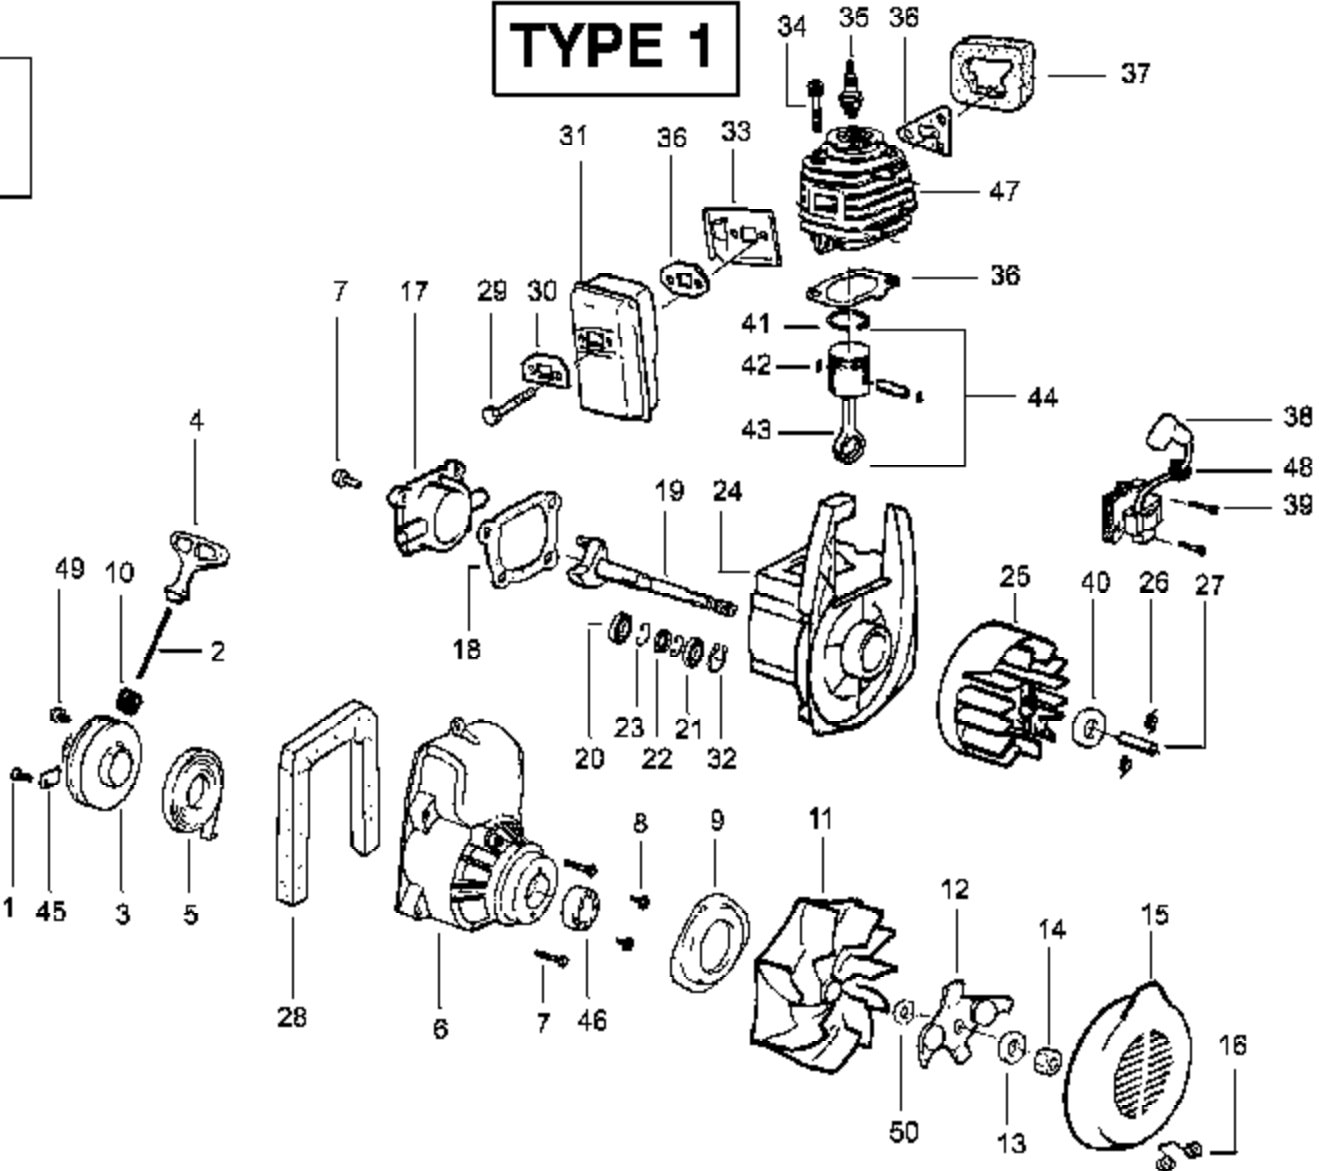

Gasket
Kit

36

TYPE 1

Ref #	Part Number	Qty	Description
1	530015880		Screw
2	530069232		Rope Kit
3	530069885		Starter Pulley Kit
4	530049488		Starter Handle
5	530042086		Starter Spring
6	530049501		Fan Housing w/bearing
7	530015810		Screw
8	530015815		Screw
9	530019240		O-Ring
10	530029182		Eyelet
11	530069817		Impeller (Incl. 10)
12	530095461		Mulch Blade Ass'y. Model 1800
13	530016279	BV1800 Gas Blower Ref 19	Washer-Flat Model 1650
14	530626605	Engine Assembly Type 1	None
15	530049313		Inlet Door
16	530402043		Spring-Return Cover
17	530049297		Crankcase Cover
18	530019181		Gasket-Crankcase Shroud
19	530049429		Crankshaft Ass'y.
20	530032125		Inner Bearing
21	530032124		Outer Bearing
22	530019179		Crankcase Seal
23	530015945		Retaining Ring
24	530069818		Crankcase Ass'y. (Incl. 20-23)
25	530039209		Flywheel Ass'y. (Incl. 26)
26	530023817		Spring-Starter Dog
27	530016190		Flywheel Spacer
28	530049713		Foam Seal
29	530016203		Muffler Bolt
30	530049454		Muffler Cover Plate
31	530052241		Muffler Ass'y.
32	530015941		Retainer Ring-C'haft
33	530049502		Muffler Shield
34	530015953		Screw
35	952030201		Spark Plug (RCJ-8Y)
36	530069813		Gasket Kit
37	530019247		Air Dam
38	530039163		Ignition Module
39	530016208		Bolt
40	530015127		Washer
41	530049903		Piston Ring (2)
42	530015162		Retainer
43	530069945		Connecting Rod Ass'y.
44	530069812		Piston Kit (Incl. 41 & 42)
45	530016226		Pulley Retainer
46	530032108		Bearing
47	530069865		Cylinder
48	530019182		Grommet-Ign. Module
49	530016080		Screw-Starter Pulley
50	530016240		Washer-Belleville
	530084404		Warning Decal Not Shown
	530069914		Spark Arrestor Kit Not Shown; (Optional)