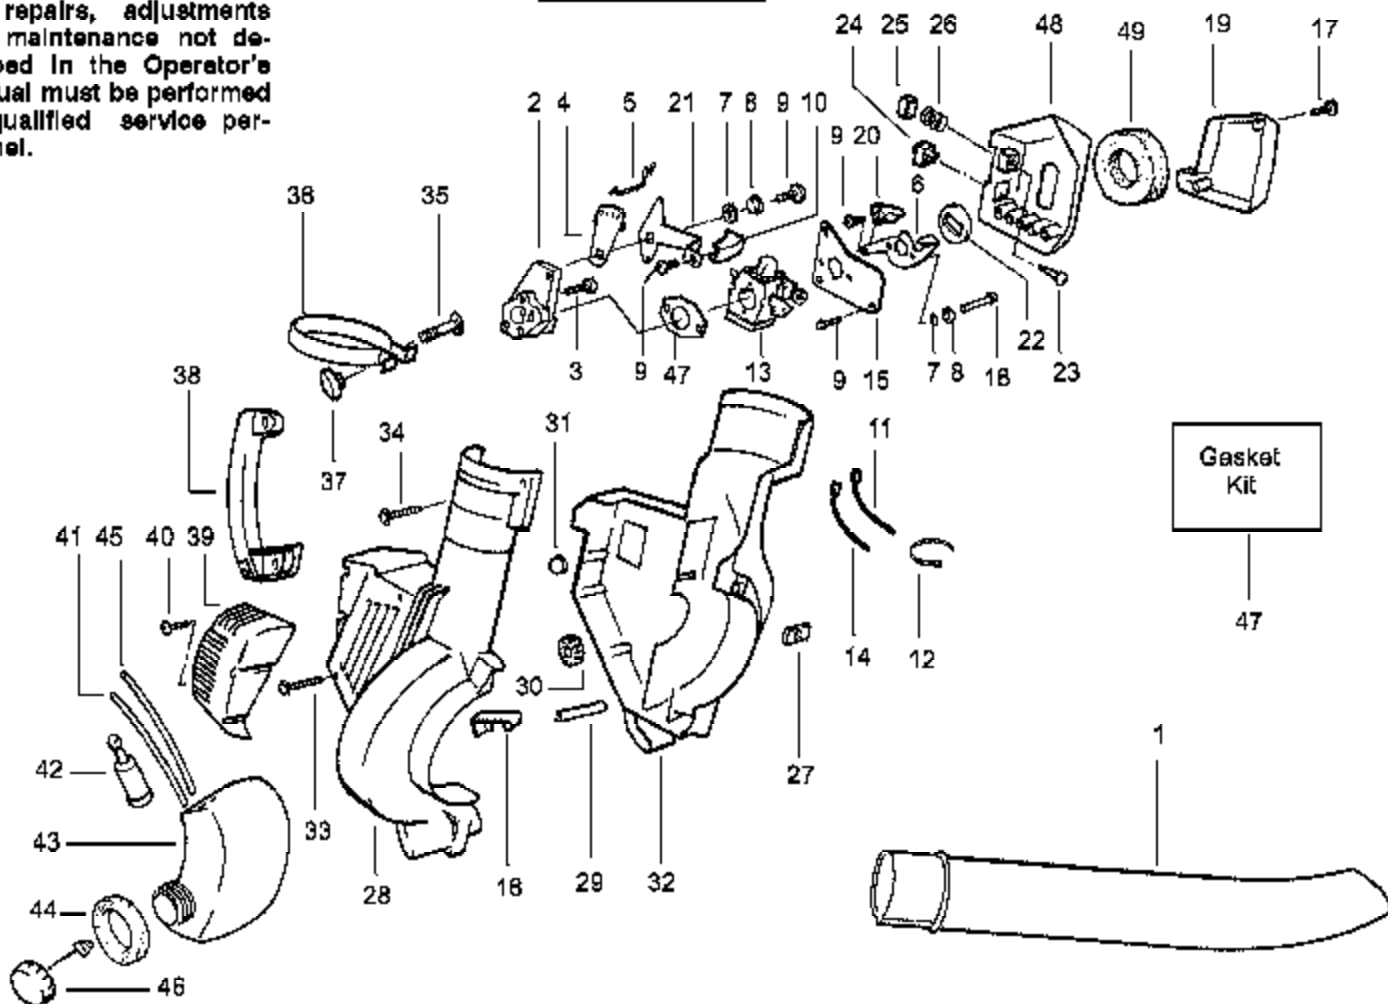

⚠ WARNING

All repairs, adjustments and maintenance not described in the Operator's Manual must be performed by qualified service personnel.

TYPE 1

Ref #	Part Number	Qty	Description
1	530095597		Blower Tube
2	530049322		Carburetor Adaptor
3	530016014		Screw
4	530049526		Throttle Plate
5	530049324		Throttle Linkage
6	530049834		Choke Lever
7	530015254		Washer
8	530015852		Choke Spacer
9	530015775		Screw
10	530049837		Knob-Throttle Lever
11	530049495		Leadwire-Switch
12	530049494		Wire Clamp
13	530069924	BV1800 Gas Blower Ref 10	Carburetor Ass'y. (WA-229)
14	530049496	Handle, Chassis & Blower As	Leadwire Ground
15	530052293		Choke Plate
16	530402044		Spring Cover Latch
17	530015966		Screw
18	530015849		Screw
19	530049315		Air Box Cover
20	530049836		Knob-Choke Lever
21	530049325		Throttle Lever
22	530019246		Filter-Choke Plate
23	530016211		Retainer-Purge Button
24	530069572		Switch
25	530049838		Purge Button
26	530016212		Spring-Purge Button
27	530016207		Nut
28	530049883		Housing-Right
29	530049617		Guide Starter Rope
30	530049323		Isolator
31	530036792		Isolator
32	530049882		Housing-Left
33	530015886		Screw
34	530015880		Screw
35	530015820		Bolt
36	530095592		Clamp-Blower Tube
37	530049885		Knob
38	530095469		Handle
39	530049879		Muffler Cover
40	530015880		Screw
41	530069247		Line Kit-Carb/Purge
42	530014362		Fuel Pick-up Ass'y.
43	530049491		Fuel Tank Ass'y.
44	530049527		Gasket-Fuel Tank
45	530069216		Line Kit-Tank/Purge
46	530049386		Fuel Cap w/Retainer
47	530069813		Gasket Kit
48	530049316		Air Box
49	530049383		Air Filter
	530084524		Operator Manual Not Shown
	530084403		Engine Stop Decal Not Shown