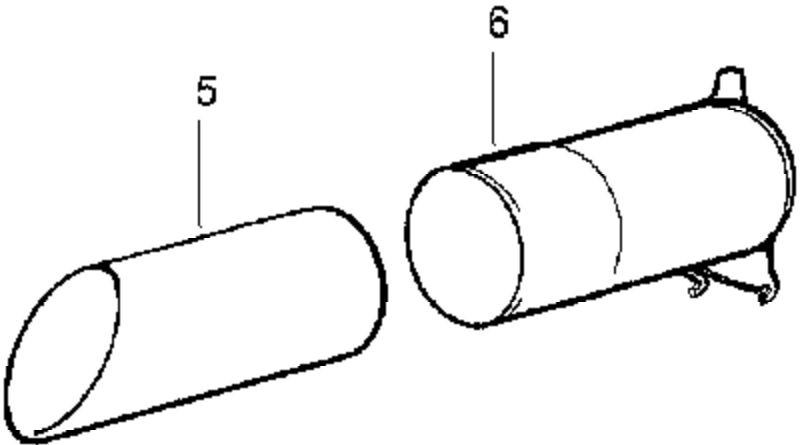

⚠ WARNING

All repairs, adjustments and maintenance not described in the Operator's Manual must be performed by qualified service personnel.

TYPE 1

Ref #	Part Number	Qty	Description
1	530095597		Blower Tube
2	530049322		Carburetor Adaptor
3	530016014		Screw
4	530049526		Throttle Plate
5	530049324		Throttle Linkage
6	530049834		Choke Lever
7	530015254		Washer
8	530015852		Choke Spacer
9	530015775		Screw
10	530049837		Knob-Throttle Lever
11	530049495		Leadwire-Switch
12	530049494		Wire Clamp
13	530069924	BV1800 Gas Blower Ref 10	Carburetor Ass'y. (WA-229)
14	530049496	Handle, Chassis & Blower As	Leadwire Ground
15	530052293		Choke Plate
16	530402044		Spring Cover Latch
17	530015966		Screw
18	530015849		Screw
19	530049315		Air Box Cover
20	530049836		Knob-Choke Lever
21	530049325		Throttle Lever
22	530019246		Filter-Choke Plate
23	530016211		Retainer-Purge Button
24	530069572		Switch
25	530049838		Purge Button
26	530016212		Spring-Purge Button
27	530016207		Nut
28	530049883		Housing-Right
29	530049617		Guide Starter Rope
30	530049323		Isolator
31	530036792		Isolator
32	530049882		Housing-Left
33	530015886		Screw
34	530015880		Screw
35	530015820		Bolt
36	530095592		Clamp-Blower Tube
37	530049885		Knob
38	530095469		Handle
39	530049879		Muffler Cover
40	530015880		Screw
41	530069247		Line Kit-Carb/Purge
42	530014362		Fuel Pick-up Ass'y.
43	530049491		Fuel Tank Ass'y.
44	530049527		Gasket-Fuel Tank
45	530069216		Line Kit-Tank/Purge
46	530049386		Fuel Cap w/Retainer
47	530069813		Gasket Kit
48	530049316		Air Box
49	530049383		Air Filter
	530084524		Operator Manual Not Shown
	530084403		Engine Stop Decal Not Shown

TYPE 1,2,3

Ref #	Part Number	Qty	Description
1	530095564		Assy-Vac. Bag w/strap
2	530095470		Tube-Elbow Vac
3	530049686		Retainer-Vac Tube Knob
4	530016322		Knob
5	530094476		Tube-Lower Vac
6			Tube-Upper Vac (When ordering the new upper vac tube 530056901 , items # 3,4 are not required.)