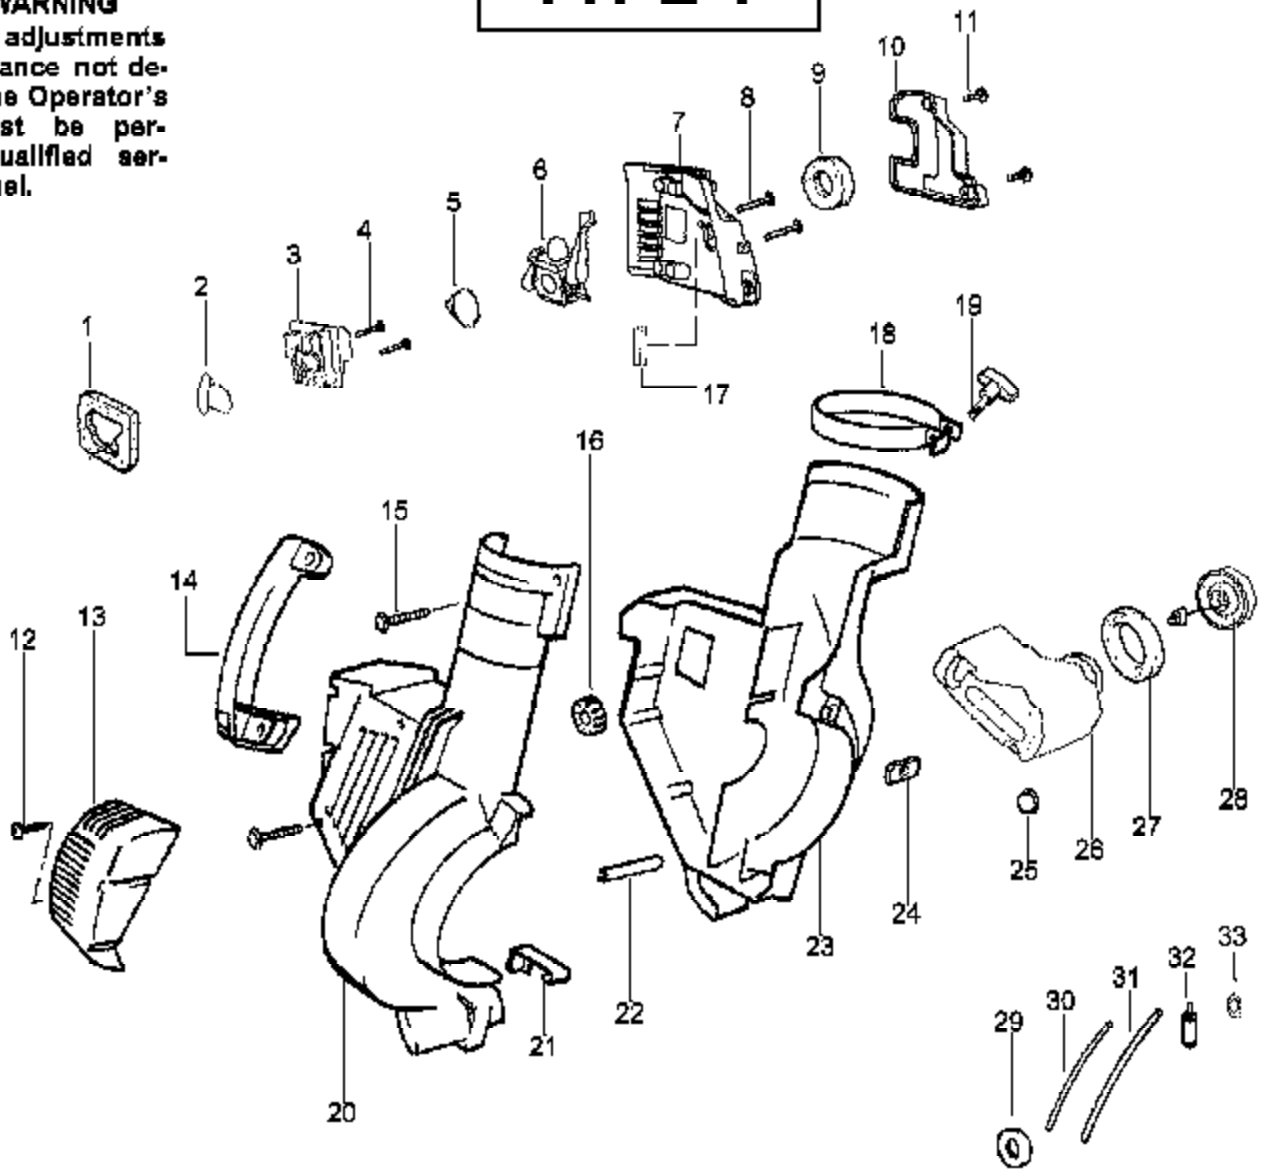

WARNING

All repairs, adjustments and maintenance not described in the Operator's Manual must be performed by qualified service personnel.

TYPE 1

Ref #	Part Number	Qty	Description
1	530071459		Air Dam (kit)
2	530071458		Gasket-Adapter (kit)
3	530035502		Carburetor Adaptor
4	530016309		Screw
5	530071458		Gasket-Carburetor (kit)
6	530071465		Kit-Carb Ass'y (C1Q-W11)
7	530055103		Air Box
8	530016340		Screw-Carb.
9	530049383		Filter-Air
10	530055104		Cover-Air Filter
11	530016354		Screw-Air Box Cover
12	530015880		Screw
13	530056257	BV1650LE	Gas Plenum Tube
14	530095469		Assy-Muffler Cover
15	530015886		Housing Assembly Type 1
16	530049323		Handle
17	530071459		Screw
18	530016324		Isolator
19	530016322		Isolator
20	530055146		Foam 25.4mm (kit)
21	530402044		Clamp-Blower Tube
22	530049617		Knob-Tube Clamp
23	530055145		Housing-Right
24	530016207		Spring-Cover Latch
25	530036792		Guide-Starter Rope
26	530049491		Housing-Left
27	530049527		Nut
28	530049386		Isolator-Crankcase
29	530049656		Assy-Fuel Tank
30	530069247		Gasket-Fuel Tank (kit)
31	530069216		Fuel Cap w/Retainer
32	530095646		Fuel Cap w/Retainer
33	530071459		Grommet-Shroud
	530086692		Kit-Line Carb/Purge
	530084404		Kit-Line Tank/Purge
	530055357		Assy-Fuel Pick-up
	530055358		Grommet-Fuel line (kit)
			Operator Manual Not Shown
			Warning Decal Not Shown
			Decal-Model Not Shown
			Decal-Start Inst. Not Shown