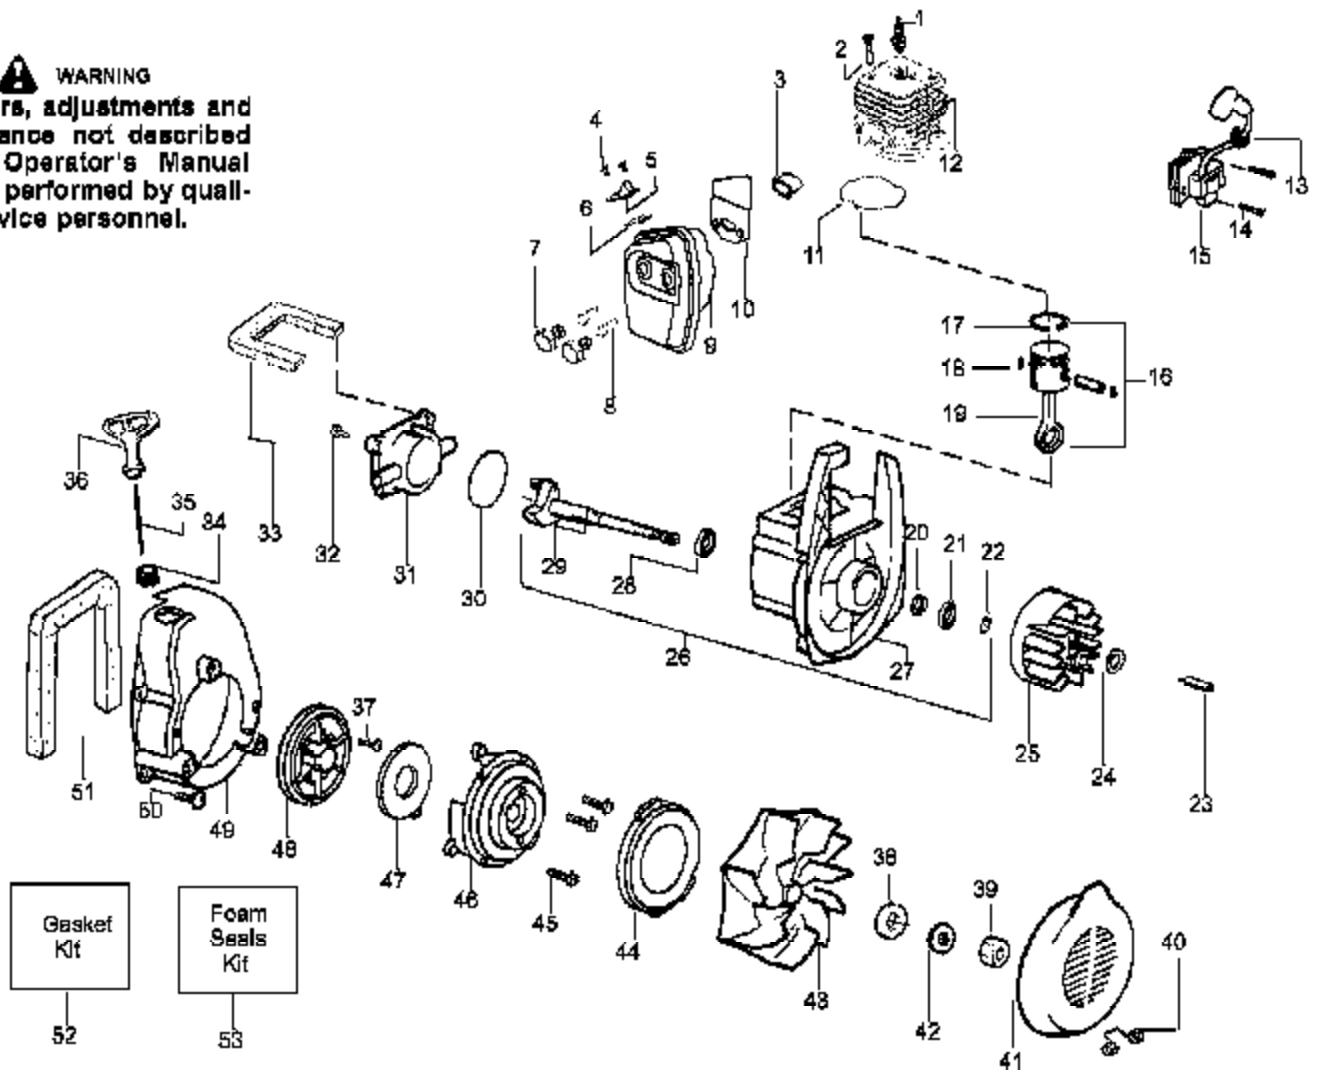

TYPE 1

WARNING

All repairs, adjustments and maintenance not described in the Operator's Manual must be performed by qualified service personnel.

Ref #	Part Number	Qty	Description
1	952030249		Spark Plug (RCJ-6Y)
2	530015953		Screw
3	530055191		Insulator-Heat
4	530055240		Screw
5	530055241		Deflector-Muffler
6	530071461		Kit-Spark Screen (Incl. #4)
7	530016369		Bolt-Muffler-external
8	530016341		Screw-Muffler-Internal
9	530071460		Kit-Muffler (Incl. 4-6,8,10)
10	530071458		Gasket-Baffle (kit)
11	530071458		Gasket-Cylinder (kit)
12	530071457		Kit-Cylinder
13	530019182	BV1650LE Gas Engine	Ignition Module
14	530016357	Engine Assembly, Type 1	Screw-Ignition Module
15	530035505		Ignition Module
16	530071357		Kit-Piston (Incl. 17 & 18)
17	530055120		Piston Ring
18	530015162		Retainer-Piston Pin
19	530069945		Assy-Connecting Rod
20	530019264		Seal-Crankcase
21	530055728		Bearing-Outer
22	530015941		Retainer Ring-C'haft
23	530016190		Spacer-Flywheel
24	530015149		Washer
25	530039209		Assy-Flywheel
26	530071456		Assy-Crankcase/Crankshaft (Incl. 22,27,29)
27	530012440		Assy-Crankcase (Incl. 20,21,28)
28	530032125		Bearing-Inner
29	530012452		Assy-Crankshaft
30	530071458		O-ring-C/case (kit)
31	530012443		Cover-Crankcase
32	530015810		Screw
33	530071459		Foam-219mm (kit)
34	530029182		Eyelet-Flange
35	530071467		Kit-Rope
36	530049488		Handle-Starter
37	530016326		Screw-Rope
38	530016279		Washer-Flat
39	530626605		Nut
40	530402043		Spring-Return Cover
41	530049313		Inlet Door
42	530016240		Washer-Belleville
43	530069817		Assy-Impeller
44	530055106		Seal-Ring
45	530016349		Screw
46	530055101		Housing-Pulley
47	530042086		Spring-Starter
48	530071466		Kit-Starter Pulley
49	530055102		Fan Housing
50	530015810		Screw
51	530071459		Foam-365mm (kit)
52	530071458		Kit-Gasket
53	530071459		Kit-Foam Seals