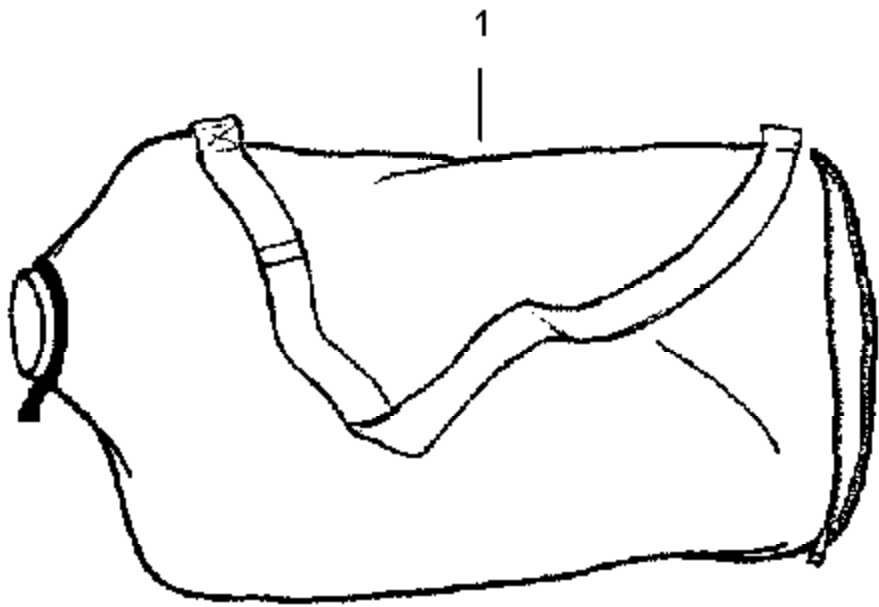

Ref #	Part Number	Qty	Description
1	530095564		Assy-Vac. Bag w/strap
2	530095470		Tube-Elbow Vac
3	530049686		Retainer-Vac Tube Knob
4	530016322		Knob
5	530094476		Tube-Lower Vac
6			Tube-Upper Vac (When ordering the new upper vac tube 530056901, items # 3,4 are not required.)
7	530095593		Tube-Blower

BV1650LE Gas Flow Type
Vacuum Tube Assembly