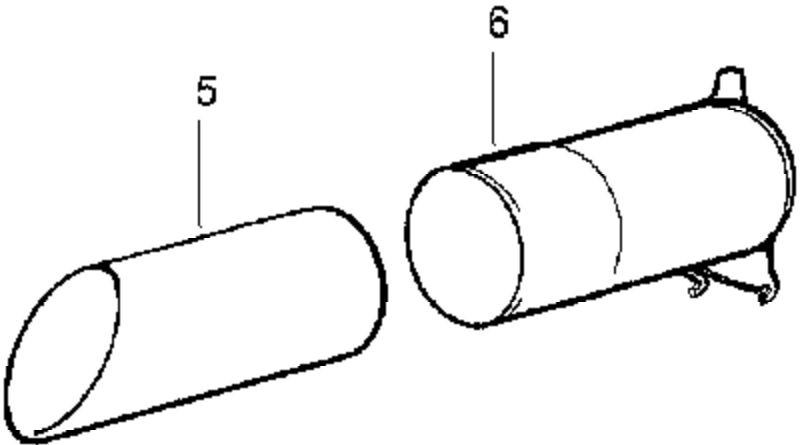

TYPE 1,2,3

Ref #	Part Number	Qty	Description
1	530095564		Assy-Vac. Bag w/strap
2	530095470		Tube-Elbow Vac
3	530049686		Retainer-Vac Tube Knob
4	530016322		Knob
5	530094476		Tube-Lower Vac
6			Tube-Upper Vac (When ordering the new upper vac tube 530056901 , items # 3,4 are not required.)