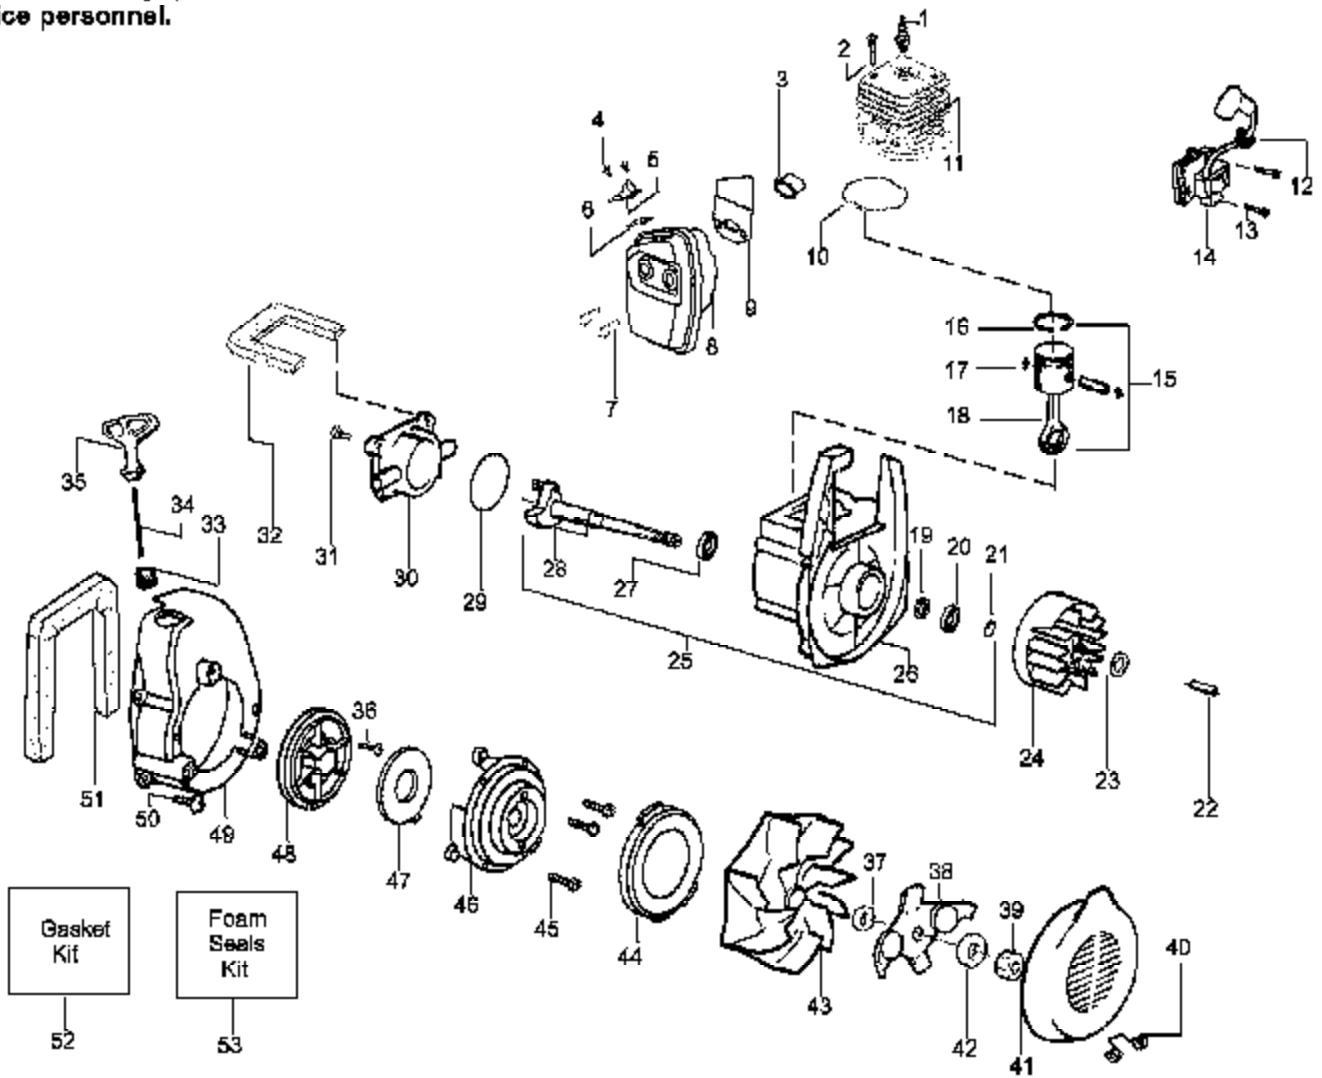

TYPE 2

WARNING

All repairs, adjustments and maintenance not described in the Operator's Manual must be performed by qualified service personnel.

Ref #	Part Number	Qty	Description
1	952030249		Spark Plug (RCJ-6Y)
2	530015953		Screw
3	530055191		Insulator-Heat
4	530055240		Screw
5	530055241		Deflector-Muffler
6	530071461		Kit-Spark Screen (Incl. #4)
7	530016341		Screw-Muffler-Internal
8	530071499		Kit-Muffler (Incl. 4-6,7,9)
9	530071458		Gasket-Baffle (kit)
10	530071458		Gasket-Cylinder (kit)
11	530071457		Kit-Cylinder
12	530019182		Grommet-Ign. Module
13	530016357		Screw-Ignition Module
14	530035505		Module-Ignition
15	530069812		Kit-Piston (Incl. 16 & 17)
16	530055120		Ring-Piston
17	530015162		Retainer-Piston Pin
18	530069945		Assy-Connecting Rod
19	530019264		Seal-Crankcase
20	530055728		Bearing-Outer
21	530015941		Retainer Ring-C'haft
22	530016190		Spacer-Flywheel
23	530015149		Washer
24	530039209		Assy-Flywheel
25	530071456		Assy-Crankcase/Crankshaft (Incl. 21,26,28)
26	530012440		Assy-Crankcase (Incl. 19,20,27)
27	530032125		Bearing-Inner
28	530012452		Assy-Crankshaft
29	530071458		O-ring-C/case (kit)
30	530012443		Cover-Crankcase
31	530015810		Screw
32	530071459		Foam-219mm (kit)
33	530029182		Eyelet-Flange
34	530071467		Kit-Rope
35	530049488		Handle-Starter
36	530016326		Screw-Rope
37	530016240		Washer-Belleville
38	530095461		Assy-Mulch Blade (BV1800 Only)
39	530626605		Nut
40	530402043		Spring-Return Cover
41	530049313		Door-Inlet
42	530016279		Washer (BV1650 only)
43	530069817		Kit-Impeller Assy
44	530055106		Seal-Ring
45	530016349		Screw
46	530055101		Housing-Pulley
47	530042086		Spring-Starter
48	530071466		Kit-Starter Pulley
49	530055102		Housing-Fan
50	530015810		Screw
51	530071459		Foam-365mm (kit)
52	530071458		Kit-Gasket (Includes #9,10,29, adaptor gasket, & carb. gasket)
53	530071459		Kit-Foam Seals (Includes #32,51, air dam & Fuel line grommet)