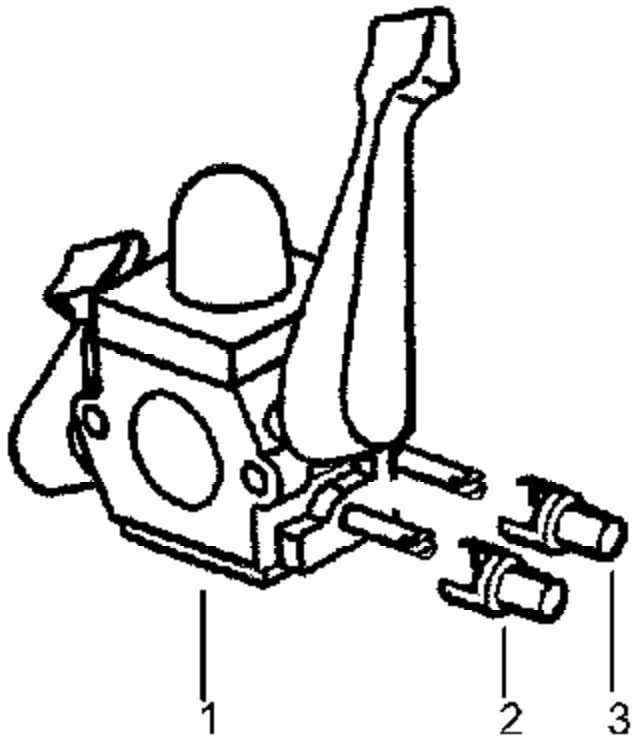

TYPE 2,3 ONLY

Carburetor Assembly Part # 530071465 - (C1Q-W11)

Carb.
Repair
Kit

Gasket/
Dia.
Kit

4

5

Ref #	Part Number	Qty	Description
1	530071465		Assy-Carb. Zama (C1Q-W11)
2	530038479		Cap-Limiter (high) brown
3	530038478		Cap-Limiter (low) tan
4	530071475		Kit-Carb. Repair
5	530071489		Kit-Carb. Gasket (Zama)
530071465	530071465		Carburetor Assembly - (C1Q-W11)

BV1650 Gas Blower Page 2 of 20
 Carburetor Assembly (C1Q-W11)

Kit - Carburetor Assy # 530071632 - C1Q-W11C

Note: No Repair kits are available for this carburetor, please order the complete assembly part number 530-071632 (C1Q-W11C)

Ref #	Part Number	Qty	Description
530071632	530071632		Carburetor Assembly - C1Q-W11C

BV1650 Gas Blower Type 20
Carburetor Assembly (C1Q-V)

TYPE 2

WARNING

All repairs, adjustments and maintenance not described in the Operator's Manual must be performed by qualified service personnel.