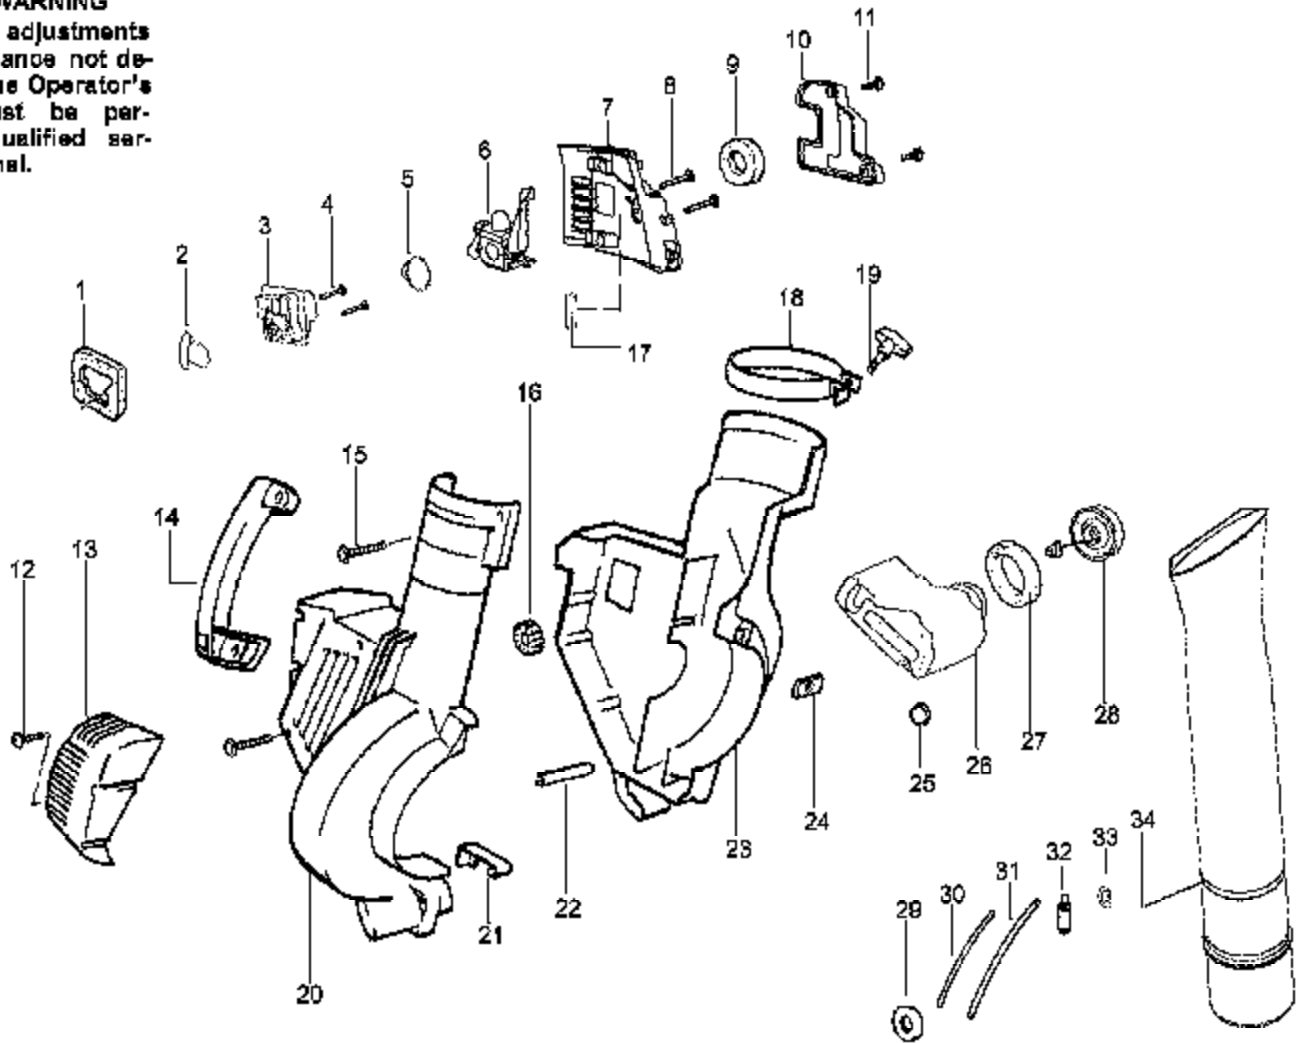

TYPE 2

WARNING

All repairs, adjustments and maintenance not described in the Operator's Manual must be performed by qualified service personnel.

Ref #	Part Number	Qty	Description
1	530071459		Air Dam (kit)
2	530071458		Gasket-Adapter (kit)
3	530035502		Carburetor Adaptor
4	530016309		Screw
5	530071458		Gasket-Carburetor (kit)
6	530071465		Kit-Carb Ass'y. (C1Q-W11)
7	530055103		Air Box
8	530016340		Screw-Carb.
9	530049383		Filter-Air
10	530055104		Cover-Air Filter
11	530016354		Screw-Air Box Cover
12	530016349		Screw
13	530055722		Assy-Muffler Cover
14	530095469	BV1650 Gas Blower Tube 20 Handle, Chassis & Blower Ass'y	Handle
15	530015886		Screw
16	530049323		Isolator
17	530071459		Foam 25.4mm (kit)
18	530016324		Clamp-Blower Tube
19	530016322		Knob-Tube Clamp
20	530055146		Housing-Right
21	530402044		Spring-Cover Latch
22	530049617		Guide-Starter Rope
23	530055145		Housing-Left
24	530016207		Nut
25	530036792		Isolator-Crankcase
26	530049491		Assy-Fuel Tank
27	530049527		Gasket-Fuel Tank
28	530049386		Fuel Cap w/Retainer
29	530049656		Grommet-Shroud
30	530069247		Kit-Line Carb/Purge
31	530069216		Kit-Line Tank/Purge
32	530095646		Assy-Fuel Pick-up
33	530071459		Grommet-Fuel line (kit)
34	530095597		Tube-Blower
	530088127		Operator Manual Not Shown
	530084404		Warning Decal Not Shown
	530055358		Decal-Start Inst. Not Shown