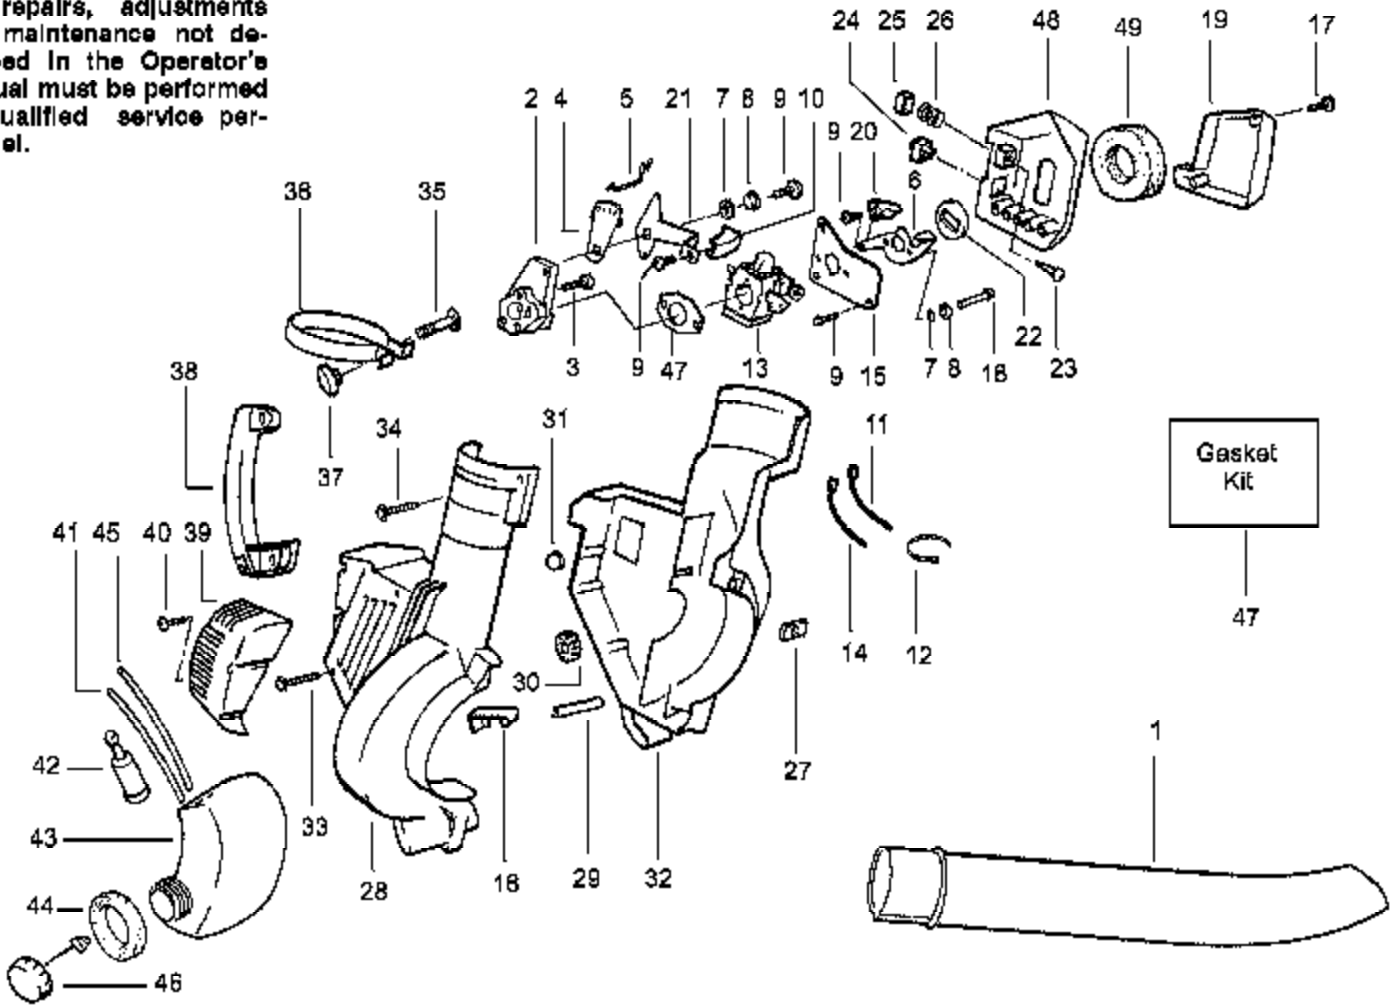

⚠ WARNING

All repairs, adjustments and maintenance not described in the Operator's Manual must be performed by qualified service personnel.

TYPE 1

Ref #	Part Number	Qty	Description
1	530095597		Blower Tube
2	530049322		Carburetor Adaptor
3	530016014		Screw
4	530049526		Throttle Plate
5	530049324		Throttle Linkage
6	530049834		Choke Lever
7	530015254		Washer
8	530015852		Choke Spacer
9	530015775		Screw
10	530049837		Knob-Throttle Lever
11	530049495		Leadwire-Switch
12	530049494		Wire Clamp
13	530069924	BV1650 Gas Blower Ref 10	Carburetor Ass'y. (WA-229)
14	530049496	Handle, Chassis & Blower As	Leadwire Ground
15	530052293		Choke Plate
16	530402044		Spring Cover Latch
17	530015966		Screw
18	530015849		Screw
19	530049315		Air Box Cover
20	530049836		Knob-Choke Lever
21	530049325		Throttle Lever
22	530019246		Filter-Choke Plate
23	530016211		Retainer-Purge Button
24	530069572		Switch
25	530049838		Purge Button
26	530016212		Spring-Purge Button
27	530016207		Nut
28	530049883		Housing-Right
29	530049617		Guide Starter Rope
30	530049323		Isolator
31	530036792		Isolator
32	530049882		Housing-Left
33	530015886		Screw
34	530015880		Screw
35	530015820		Bolt
36	530095592		Clamp-Blower Tube
37	530049885		Knob
38	530095469		Handle
39	530049879		Muffler Cover
40	530015880		Screw
41	530069247		Line Kit-Carb/Purge
42	530014362		Fuel Pick-up Ass'y.
43	530049491		Fuel Tank Ass'y.
44	530049527		Gasket-Fuel Tank
45	530069216		Line Kit-Tank/Purge
46	530049386		Fuel Cap w/Retainer
47	530069813		Gasket Kit
48	530049316		Air Box
49	530049383		Air Filter
	530084524		Operator Manual Not Shown
	530084403		Engine Stop Decal Not Shown