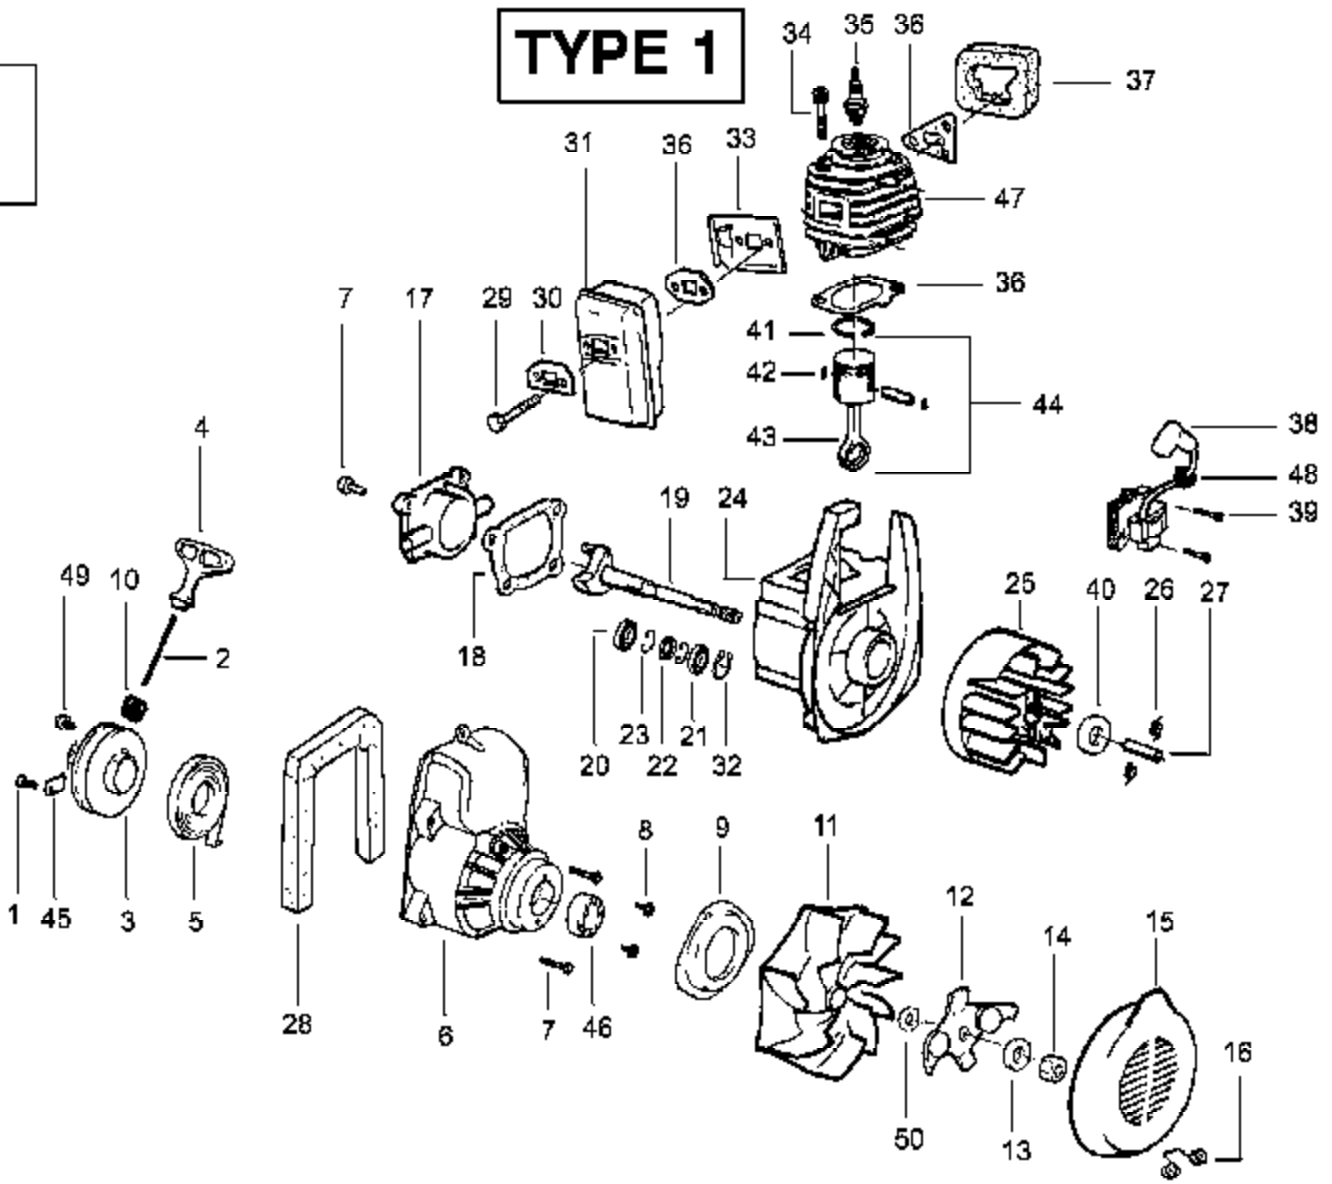

Gasket
Kit

36

TYPE 1

Ref #	Part Number	Qty	Description
1	530015880		Screw
2	530069232		Rope Kit
3	530069885		Starter Pulley Kit
4	530049488		Starter Handle
5	530042086		Starter Spring
6	530049501		Fan Housing w/bearing
7	530015810		Screw
8	530015815		Screw
9	530019240		O-Ring
10	530029182		Eyelet
11	530069817		Impeller (Incl. 10)
12	530095461		Mulch Blade Ass'y. Model 1800
13	530016279	BV1650 Gas Engine	Washer-Flat Model 1650
14	530626605	Engine Assembly	Washer-Flat Model 1650
15	530049313		Washer-Flat Model 1650
15	530049313		Engine Assembly Type 1
15	530049313		None
15	530049313		Inlet Door
16	530402043		Spring-Return Cover
17	530049297		Crankcase Cover
18	530019181		Gasket-Crankcase Shroud
19	530049429		Crankshaft Ass'y.
20	530032125		Inner Bearing
21	530032124		Outer Bearing
22	530019179		Crankcase Seal
23	530015945		Retaining Ring
24	530069818		Crankcase Ass'y. (Incl. 20-23)
25	530039209		Flywheel Ass'y. (Incl. 26)
26	530023817		Spring-Starter Dog
27	530016190		Flywheel Spacer
28	530049713		Foam Seal
29	530016203		Muffler Bolt
30	530049454		Muffler Cover Plate
31	530052241		Muffler Ass'y.
32	530015941		Retainer Ring-C'haft
33	530049502		Muffler Shield
34	530015953		Screw
35	952030201		Spark Plug (RCJ-8Y)
36	530069813		Gasket Kit
37	530019247		Air Dam
38	530039163		Ignition Module
39	530016208		Bolt
40	530015127		Washer
41	530049903		Piston Ring (2)
42	530015162		Retainer
43	530069945		Connecting Rod Ass'y.
44	530069812		Piston Kit (Incl. 41 & 42)
45	530016226		Pulley Retainer
46	530032108		Bearing
47	530069865		Cylinder
48	530019182		Grommet-Ign. Module
49	530016080		Screw-Starter Pulley
50	530016240		Washer-Belleville
	530084404		Warning Decal Not Shown
	530069914		Spark Arrestor Kit Not Shown; (Optional)