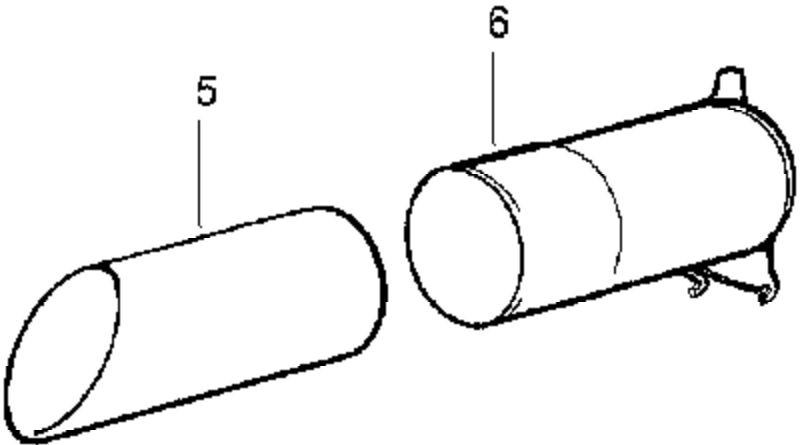

⚠ WARNING

All repairs, adjustments and maintenance not described in the Operator's Manual must be performed by qualified service personnel.

TYPE 1

Ref #	Part Number	Qty	Description
1	530095597		Blower Tube
2	530049322		Carburetor Adaptor
3	530016014		Screw
4	530049526		Throttle Plate
5	530049324		Throttle Linkage
6	530049834		Choke Lever
7	530015254		Washer
8	530015852		Choke Spacer
9	530015775		Screw
10	530049837		Knob-Throttle Lever
11	530049495		Leadwire-Switch
12	530049494		Wire Clamp
13	530069924	BV1650 Gas Blower Ref 10	Carburetor Ass'y. (WA-229)
14	530049496	Handle, Chassis & Blower As	Leadwire Ground
15	530052293		Choke Plate
16	530402044		Spring Cover Latch
17	530015966		Screw
18	530015849		Screw
19	530049315		Air Box Cover
20	530049836		Knob-Choke Lever
21	530049325		Throttle Lever
22	530019246		Filter-Choke Plate
23	530016211		Retainer-Purge Button
24	530069572		Switch
25	530049838		Purge Button
26	530016212		Spring-Purge Button
27	530016207		Nut
28	530049883		Housing-Right
29	530049617		Guide Starter Rope
30	530049323		Isolator
31	530036792		Isolator
32	530049882		Housing-Left
33	530015886		Screw
34	530015880		Screw
35	530015820		Bolt
36	530095592		Clamp-Blower Tube
37	530049885		Knob
38	530095469		Handle
39	530049879		Muffler Cover
40	530015880		Screw
41	530069247		Line Kit-Carb/Purge
42	530014362		Fuel Pick-up Ass'y.
43	530049491		Fuel Tank Ass'y.
44	530049527		Gasket-Fuel Tank
45	530069216		Line Kit-Tank/Purge
46	530049386		Fuel Cap w/Retainer
47	530069813		Gasket Kit
48	530049316		Air Box
49	530049383		Air Filter
	530084524		Operator Manual Not Shown
	530084403		Engine Stop Decal Not Shown

TYPE 1,2,3

Ref #	Part Number	Qty	Description
1	530095564		Assy-Vac. Bag w/strap
2	530095470		Tube-Elbow Vac
3	530049686		Retainer-Vac Tube Knob
4	530016322		Knob
5	530094476		Tube-Lower Vac
6			Tube-Upper Vac (When ordering the new upper vac tube 530056901 , items # 3,4 are not required.)