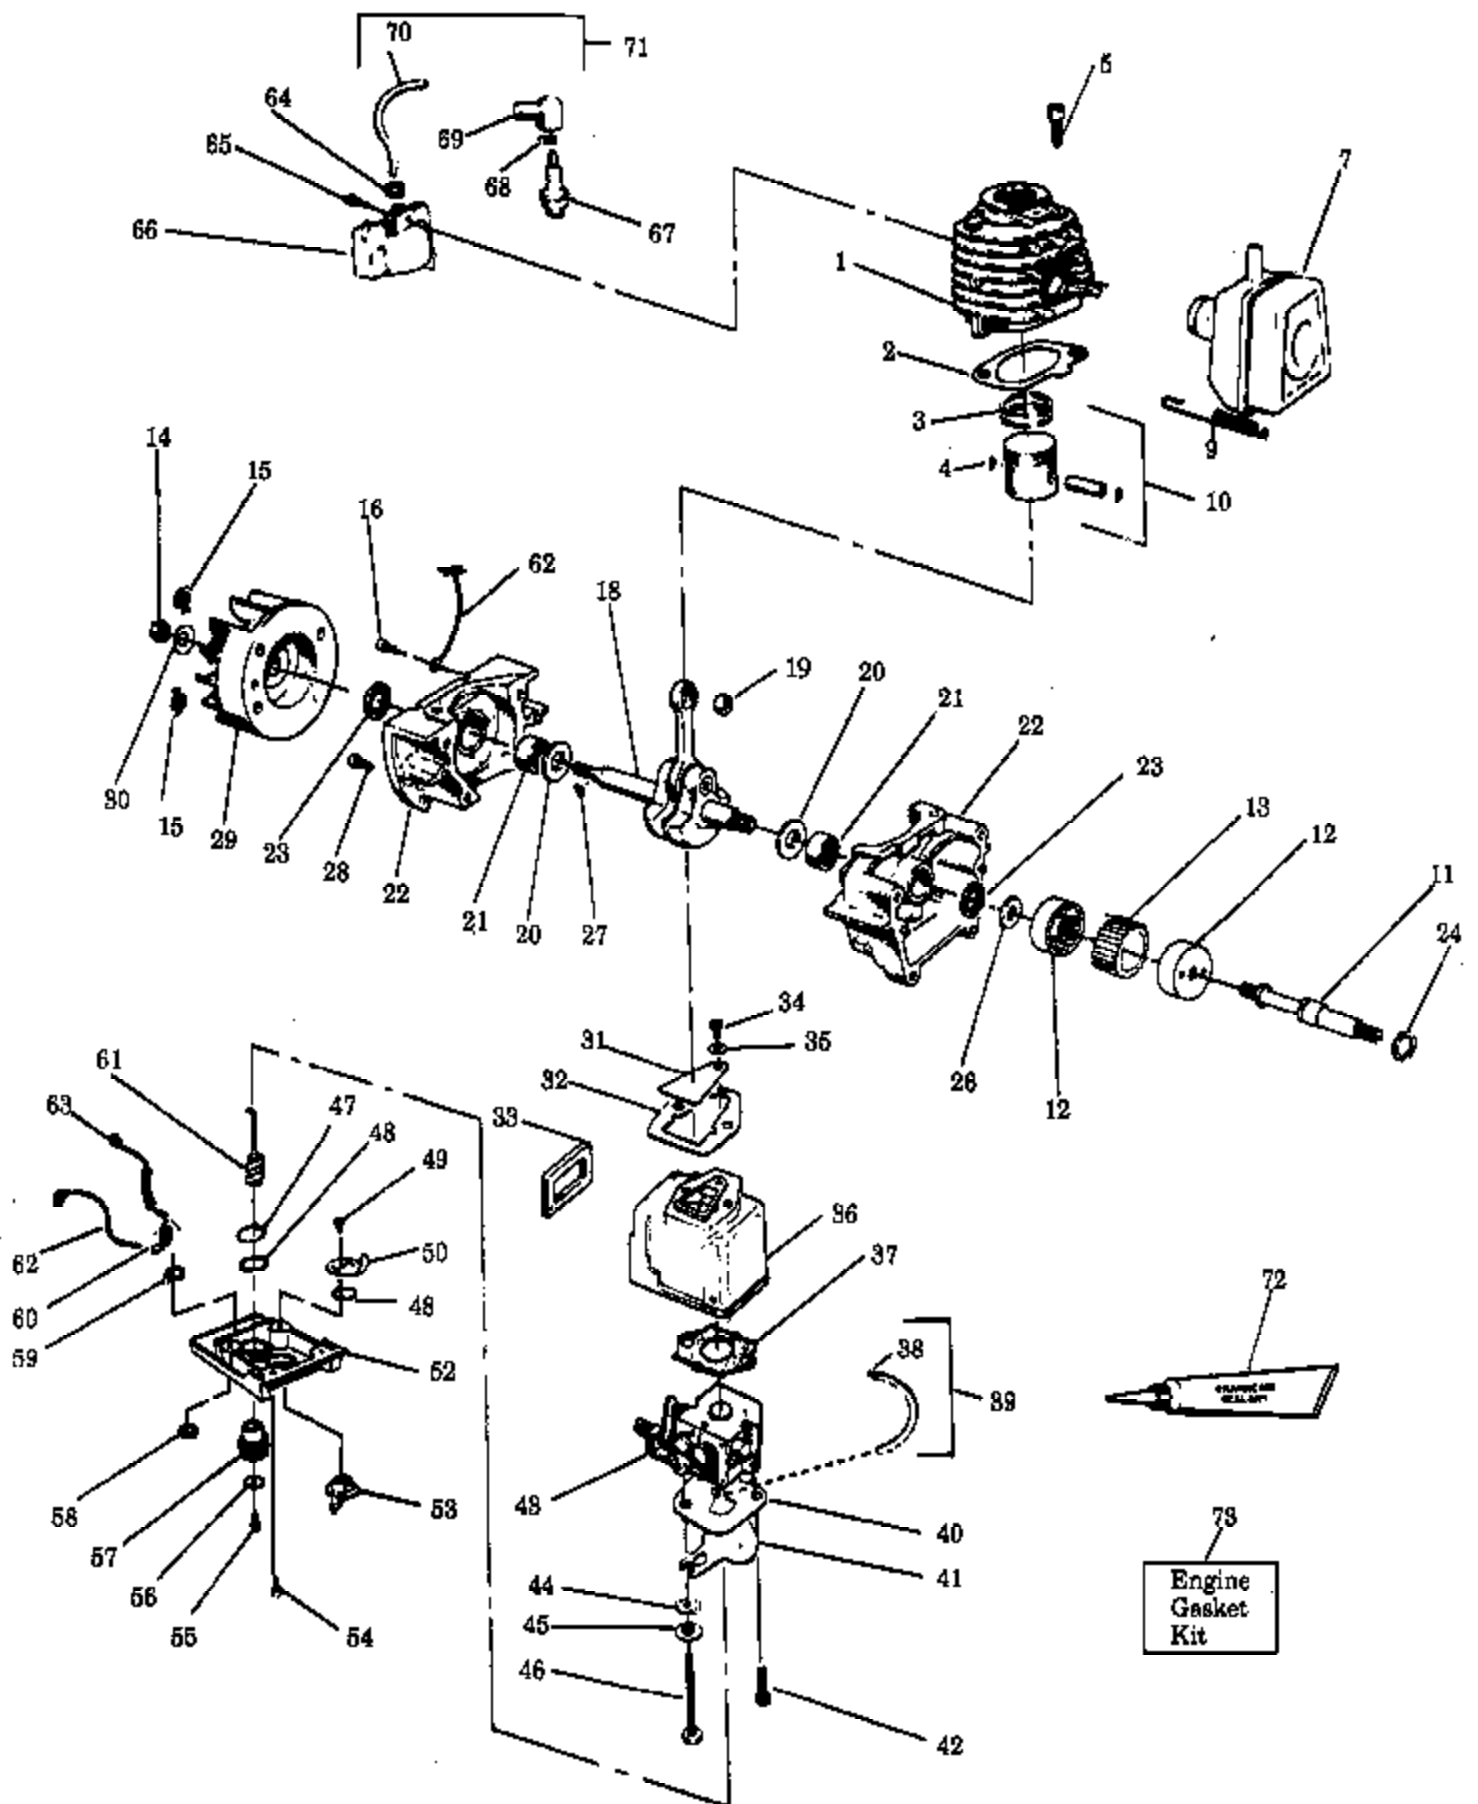

Ref #	Part Number	Qty	Description
1	530012168		Model 920,925
1	530012192		Model 940,960
2	530019111		Cylinder Gasket
3	530026413		Model 920,925
3	530026681		Model 940,960
4	530015162		Wrist Pin Retainer
5	530015239		Screw
9	530024903		Muffler Attachment Spring
10	530010753		Model 920,925
10	530069203		Model 940,960
11	530069242		Shaft Kit
12	530012145		Shaft Coupling
13	530094243		Shaft Coupling
14	530626605		Flywheel Nut
15	530023817		Starter Dog Spring
16	530015004		Screw
18	530027273		Model 920,925
18	530010853		Model 940,960
19	530032092		Piston Pin Bearing Model 940,960 Only
20	530015351		Washer
21	530032029		Crankshaft Bearing
22	530010757		Crankcase Ass'y. (Incl. #21,23 & 28)
23	530019059		Crankcase Seal Included in Carburetor Gasket(Diaphragm Kit
24	530015763		Washer
26	530001717		Coupling Washer
27	530015126		Flywheel Key
28	530015168		Screw
29	530039111		Flywheel Ass'y.
30	530015127		Flywheel Washer
31	530024438		Reed Valve
32	530019108		Carburetor Case to Crankcase Gasket Included in Carburetor Gasket(Diaphragm Kit
33	530019105		Carburetor Case Seal Included in Carburetor Gasket(Diaphragm Kit
34	530015241		Screw
35	530023367		Washer
36	530026818		Carburetor Case
37	530019157		Carburetor Gasket Included in Carburetor Gasket(Diaphragm Kit
38	530026981		Fuel Line Fitting
39	530010875		Fuel Line & Fitting Ass'y.
40	530026797		Choke Guide Plate
41	530026772		Choke Shutter
42	530015674		Screw
43	530035196		Carburetor
44	530015254		Wave Washer
45	530015673		Spacer
46	530015630		Screw
47	530015654		Retaining Ring
48	530015147		Wave Washer
49	530015407		Screw
50	530026773		Choke Actuator
52	530026764		Carb. Case Cover

940 Gas Blow Page 11 of 14
POWER UNIT