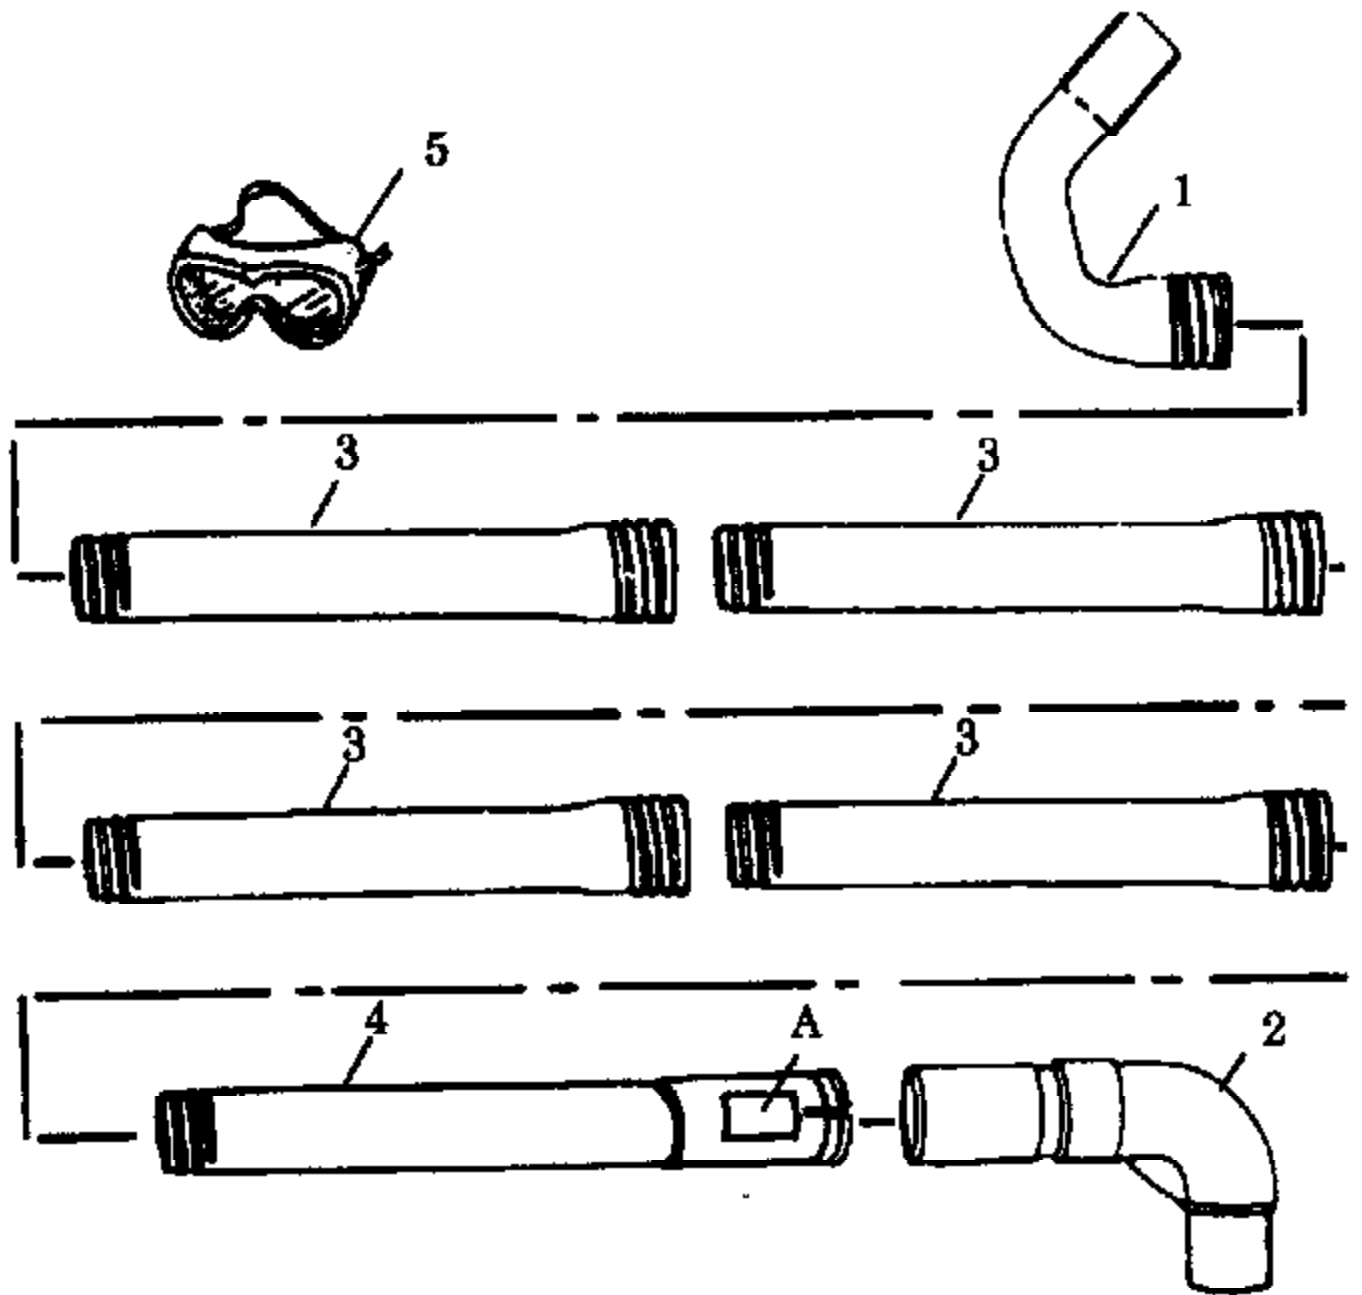

Ref #	Part Number	Qty	Description
1	530035197		Valve Throttle
2	530035015		Screw-Throttle Valve
3	530035132		Shaft Ass'y.-Throttle
4	530035156		Idle Speed Screw
5	530035138		Spring-Throttle Return
7	530035200		Spring-High Speed Mixture Needle
8	530035198		Needle-High Speed Mixture
9	530035162		Plug-5/16 Dia. Welch Included in Carburetor Kwik Repair Kit.
11	530035017		Screw-Pump Cover
12	530035191		Cover-Fuel Pump
13	530035164	940 Gas Blower Page 7 of 41	Gasket-Fuel Pump
14	530035166	CARBURETOR	Diaphragm-Fuel Pump
15	530035178		Screen-Fuel Inlet
18	530035007		Ring-Throttle Retainer
19	530035106		Valve-Inlet Needle Included in Carburetor Kwik Repair Kit.
20	530035139		Spring-Metering Lever Included in Carburetor Kwik Repair Kit.
21	530035031		Lever-Metering Included in Carburetor Kwik Repair Kit.
22	530035028		Pin-Metering Lever Included in Carburetor Kwik Repair Kit.
23	530035016		Screw-Metering Lever Pin Included in Carburetor Kwik Repair Kit.
24	530035151		Gasket-Metering Diaphragm
25	530035014		Diaphragm-Metering
26	530035003		Cover-Metering Diaphragm
27	530035021		Screw Ass'y.-Metering Cover
28	530035199		Kit-Carb. Kwik Repair
29	530035186		Kit-Carb. Gasket/Diaphragm