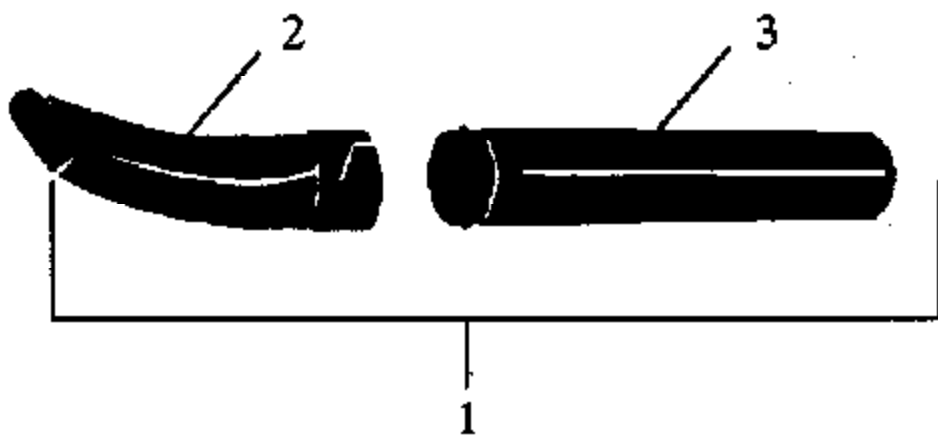

Ref #	Part Number	Qty	Description
52	530026781		Fuel Tank Cushion
53	530010897		Fuel Pick-Up Ass'y
54	530069247		Line Kit
55	530015382		Washer
56	530010729		Fuel Cap Ass'y. (Incl. O-Ring)
57	530010815		Fuel Tank Ass'y. (Incl. #53,54 & 56)
59	530015683		Screw
60	530027350		Fuel Tank Shield
61	530069235		Eylet Kit
62	530015823		Screw (Incl. In Starter Pulley Kit)
A	530026938		Instruction Decal
B	530026925		Blower/Vac Warning Decal

940 Gas Blower Page 3 of 14

BLOWER ASSEMBLY