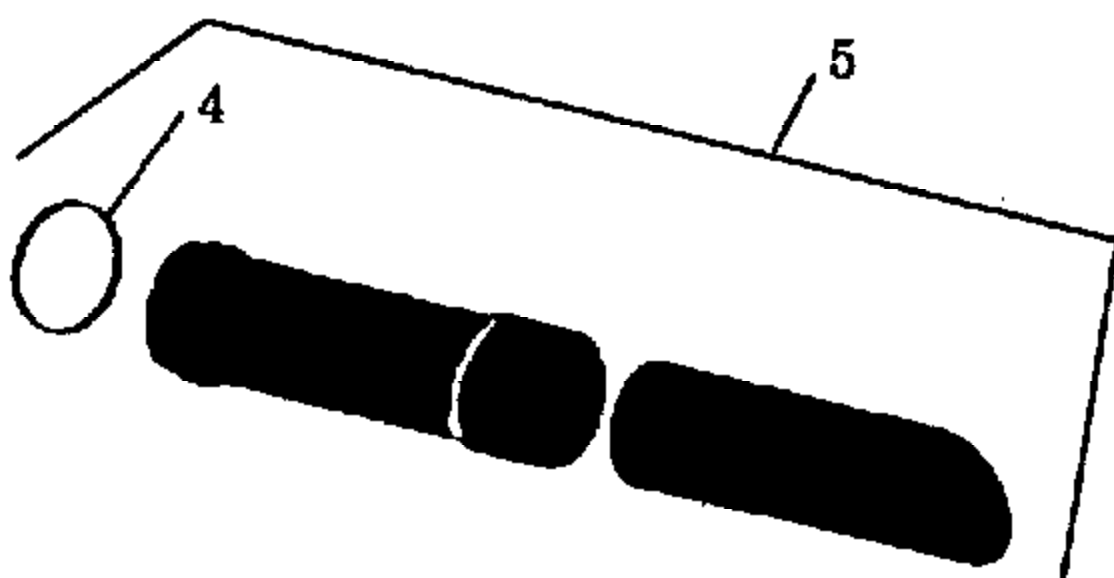

Ref #	Part Number	Qty	Description
1	530094654		Elbow
2	530069272		Vacuum Bag Kit (Incl. 1)
3	530010850		Rear Handle Ass'y.
4	530094660		Spacer
5	530069270		Vacuum Tube Kit (Incl. 4)

---

940 Gas Blower Page 14 of 14
VAC ATTACHMENT KIT