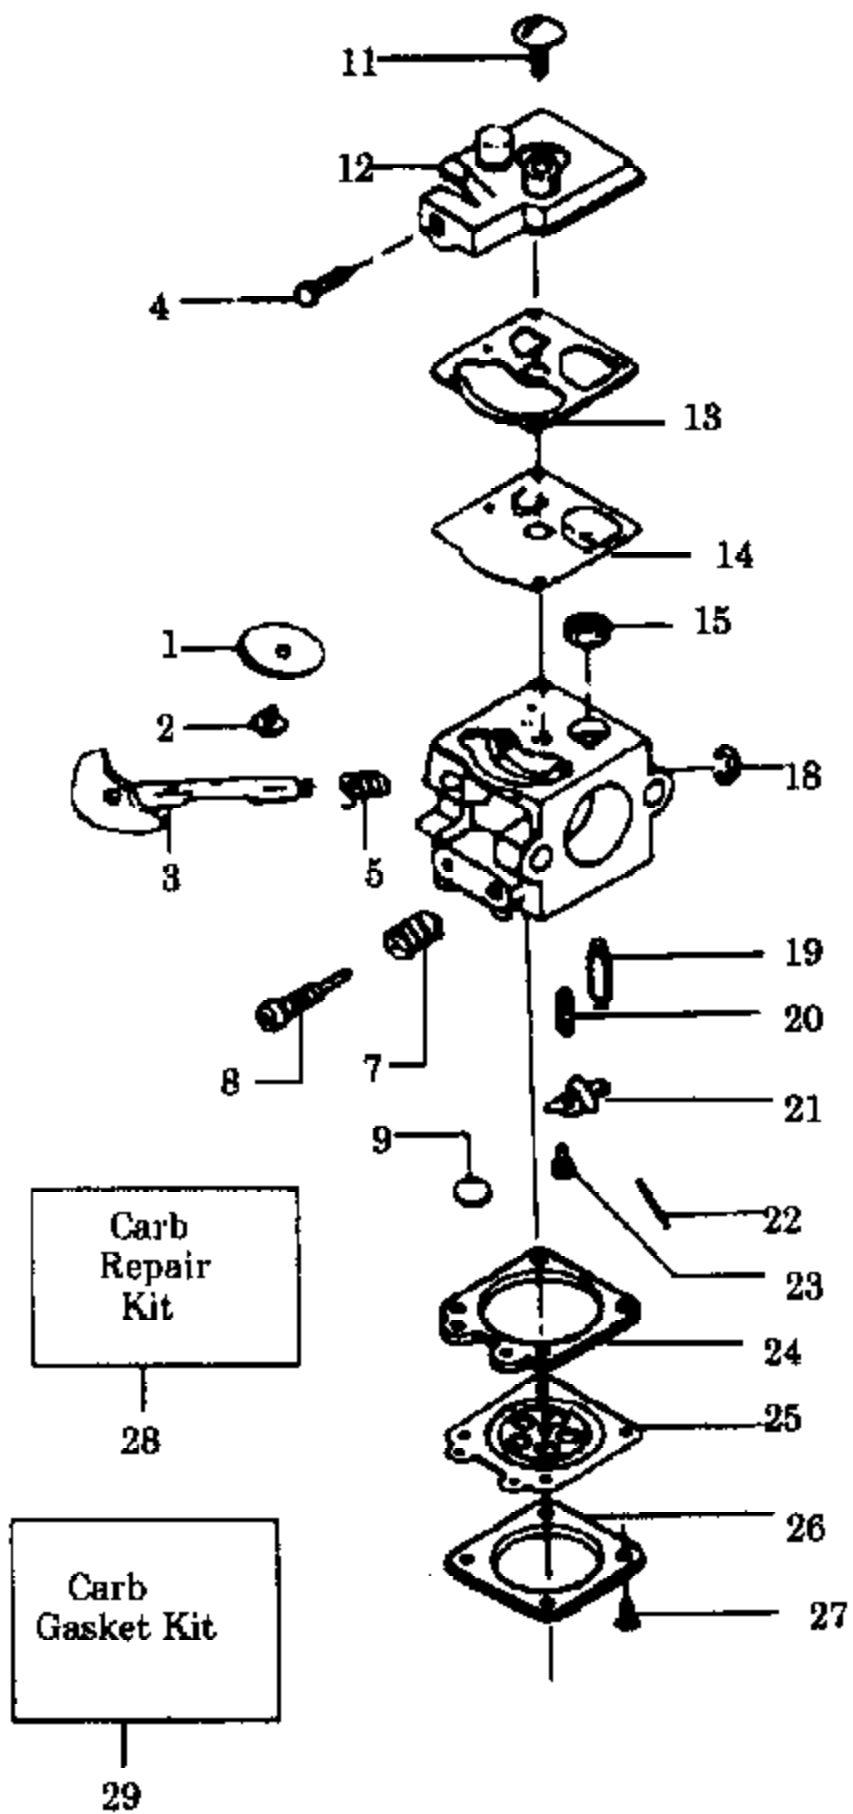

Ref #	Part Number	Qty	Description
1	530035197		Valve Throttle
2	530035015		Screw-Throttle Valve
3	530035132		Shaft Ass'y.-Throttle
4	530035156		Idle Speed Screw
5	530035138		Spring-Throttle Return
7	530035200		Spring-High Speed Mixture Needle
8	530035198		Needle-High Speed Mixture
9	530035162		Plug-5/16 Dia. Welch Included in Carburetor Kwik Repair Kit.
11	530035017		Screw-Pump Cover
12	530035191		Cover-Fuel Pump
13	530035164	940 Gas Blower Page 7 of 41	Gasket-Fuel Pump
14	530035166	CARBURETOR	Diaphragm-Fuel Pump
15	530035178		Screen-Fuel Inlet
18	530035007		Ring-Throttle Retainer
19	530035106		Valve-Inlet Needle Included in Carburetor Kwik Repair Kit.
20	530035139		Spring-Metering Lever Included in Carburetor Kwik Repair Kit.
21	530035031		Lever-Metering Included in Carburetor Kwik Repair Kit.
22	530035028		Pin-Metering Lever Included in Carburetor Kwik Repair Kit.
23	530035016		Screw-Metering Lever Pin Included in Carburetor Kwik Repair Kit.
24	530035151		Gasket-Metering Diaphragm
25	530035014		Diaphragm-Metering
26	530035003		Cover-Metering Diaphragm
27	530035021		Screw Ass'y.-Metering Cover
28	530035199		Kit-Carb. Kwik Repair
29	530035186		Kit-Carb. Gasket/Diaphragm