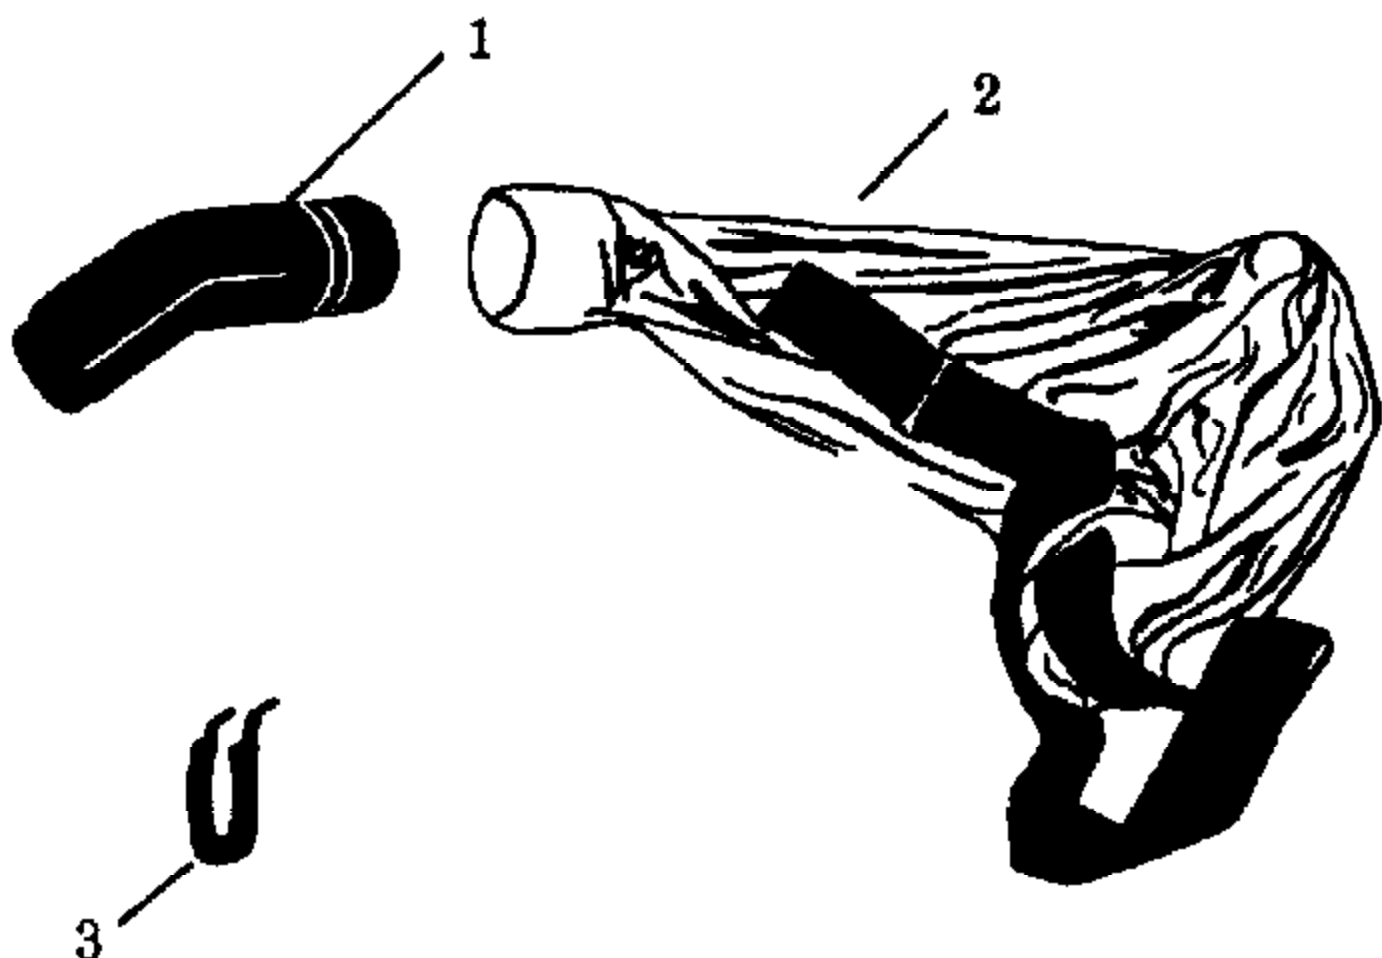

Ref #	Part Number	Qty	Description
1	530094654		Elbow
2	530069272		Vacuum Bag Kit (Incl. 1)
3	530010850		Rear Handle Ass'y.
4	530094660		Spacer
5	530069270		Vacuum Tube Kit (Incl. 4)

---

940 Gas Blower Page 14 of 14
VAC ATTACHMENT KIT