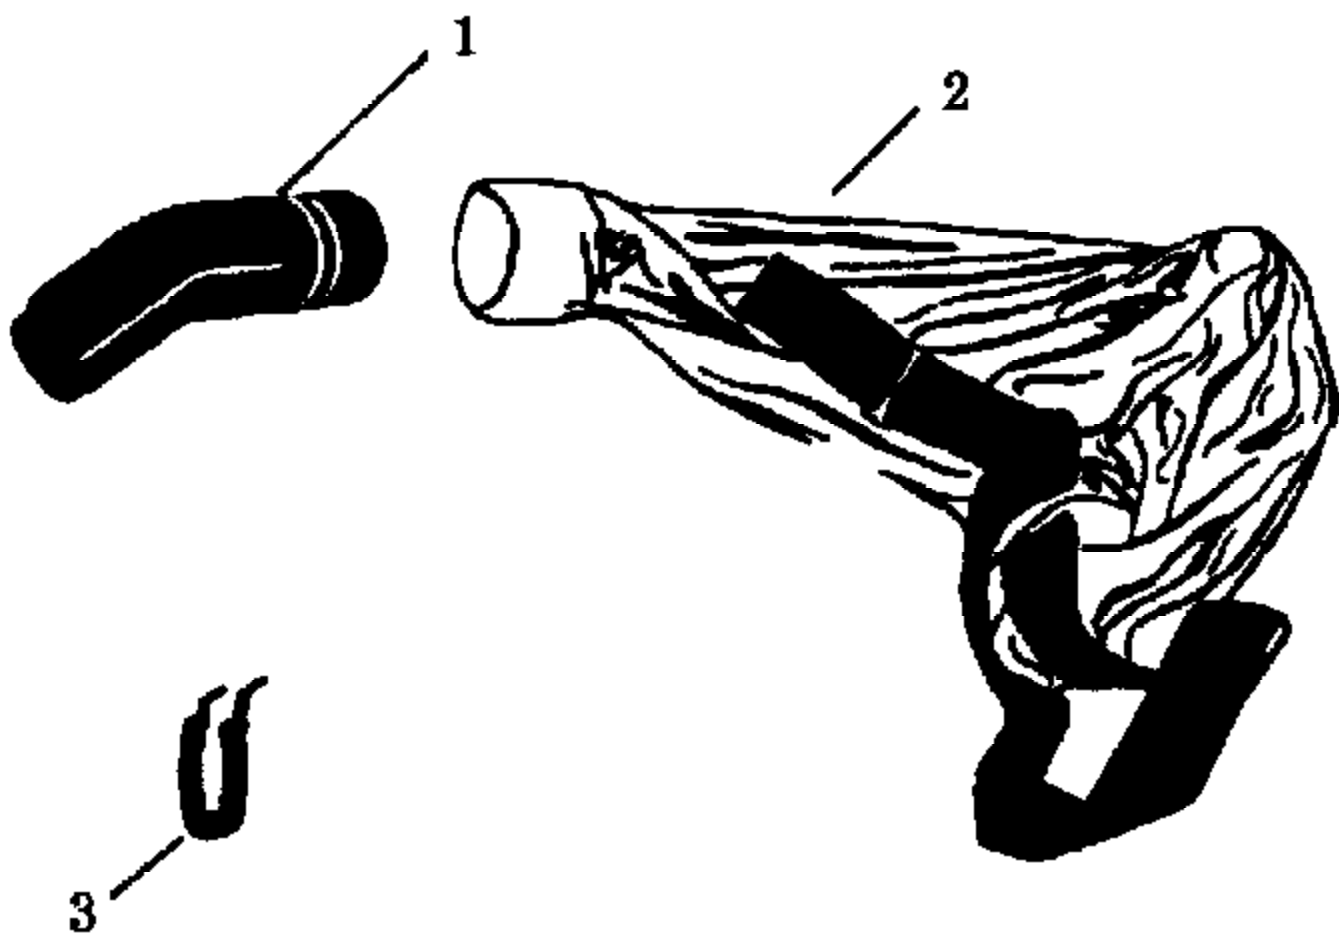

Ref #	Part Number	Qty	Description
1	530094654		Elbow
2	530069272		Vacuum Bag Kit (Incl. #1)
3	530010850		Rear Handle Ass'y.
4	530094660		Spacer
5	530069270		Vacuum Tube Kit (Incl. #4)

1925 Gas Blower Page 14 of 14
VAC ATTACHMENT KIT