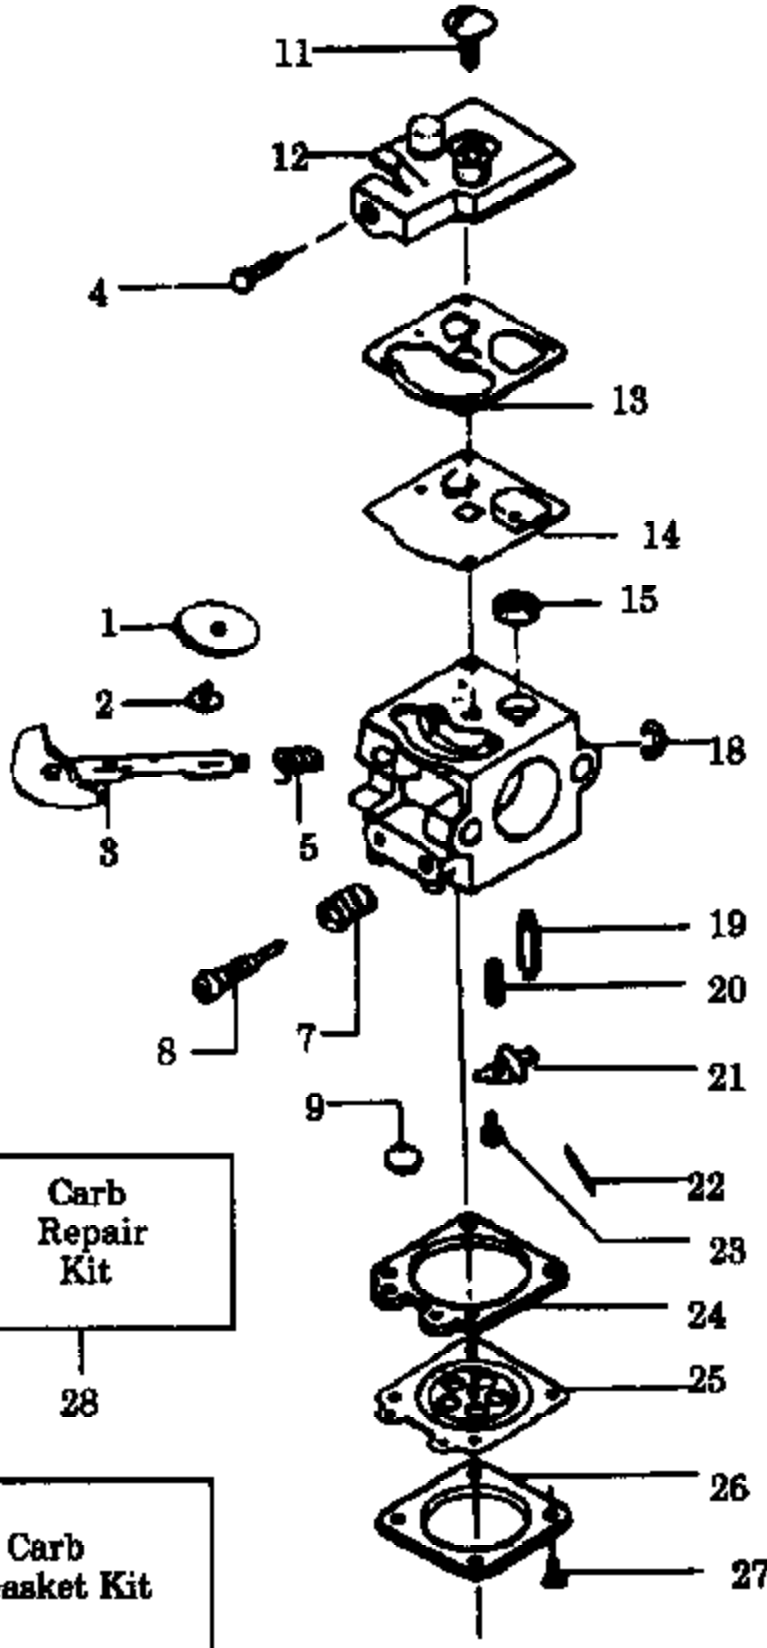

Carb
Repair
Kit

28

Carb
Gasket
Kit

29

Ref #	Part Number	Qty	Description
1	530035197		Valve Throttle
2	530035015		Screw-Throttle Valve
3	530035132		Shaft Ass'y.-Throttle
4	530035156		Idle Speed Screw
5	530035138		Spring-Throttle Return
7	530035200		Spring-High Speed Mixture Needle
8	530035198		Needle-High Speed Mixture
9	530035162		Plug-5/16 Dia. Welch
11	530035017		Screw-Pump Cover
12	530035191		Cover-Fuel Pump
13	530035164		Gasket-Fuel Pump
14	530035166		Diaphragm-Fuel Pump
15	530035178		Screen-Fuel Inlet
18	530035007		Ring-Throttle Retainer
19	530035106		Valve-Inlet Needle
20	530035139		Spring-Metering Lever
21	530035031		Lever-Metering
22	530035028		Pin-Metering Lever
23	530035016		Screw-Metering Lever Pin
24	530035151		Gasket-Metering Diaphragm
25	530035014		Diaphragm-Metering
26	530035003		Cover-Metering Diaphragm
27	530035021		Screw Ass'y.-Metering Cover
28	530035199		Kit-Carb. Kwik Repair (Inc. 13,14,24,25)
29	530035186		Kit-Carb. Gasket/Diaphragm (Inc. 9,13,14, 19,20,21,22,23,24,25)

1925 Gas Blower Page 7 of 14
CARBURETOR