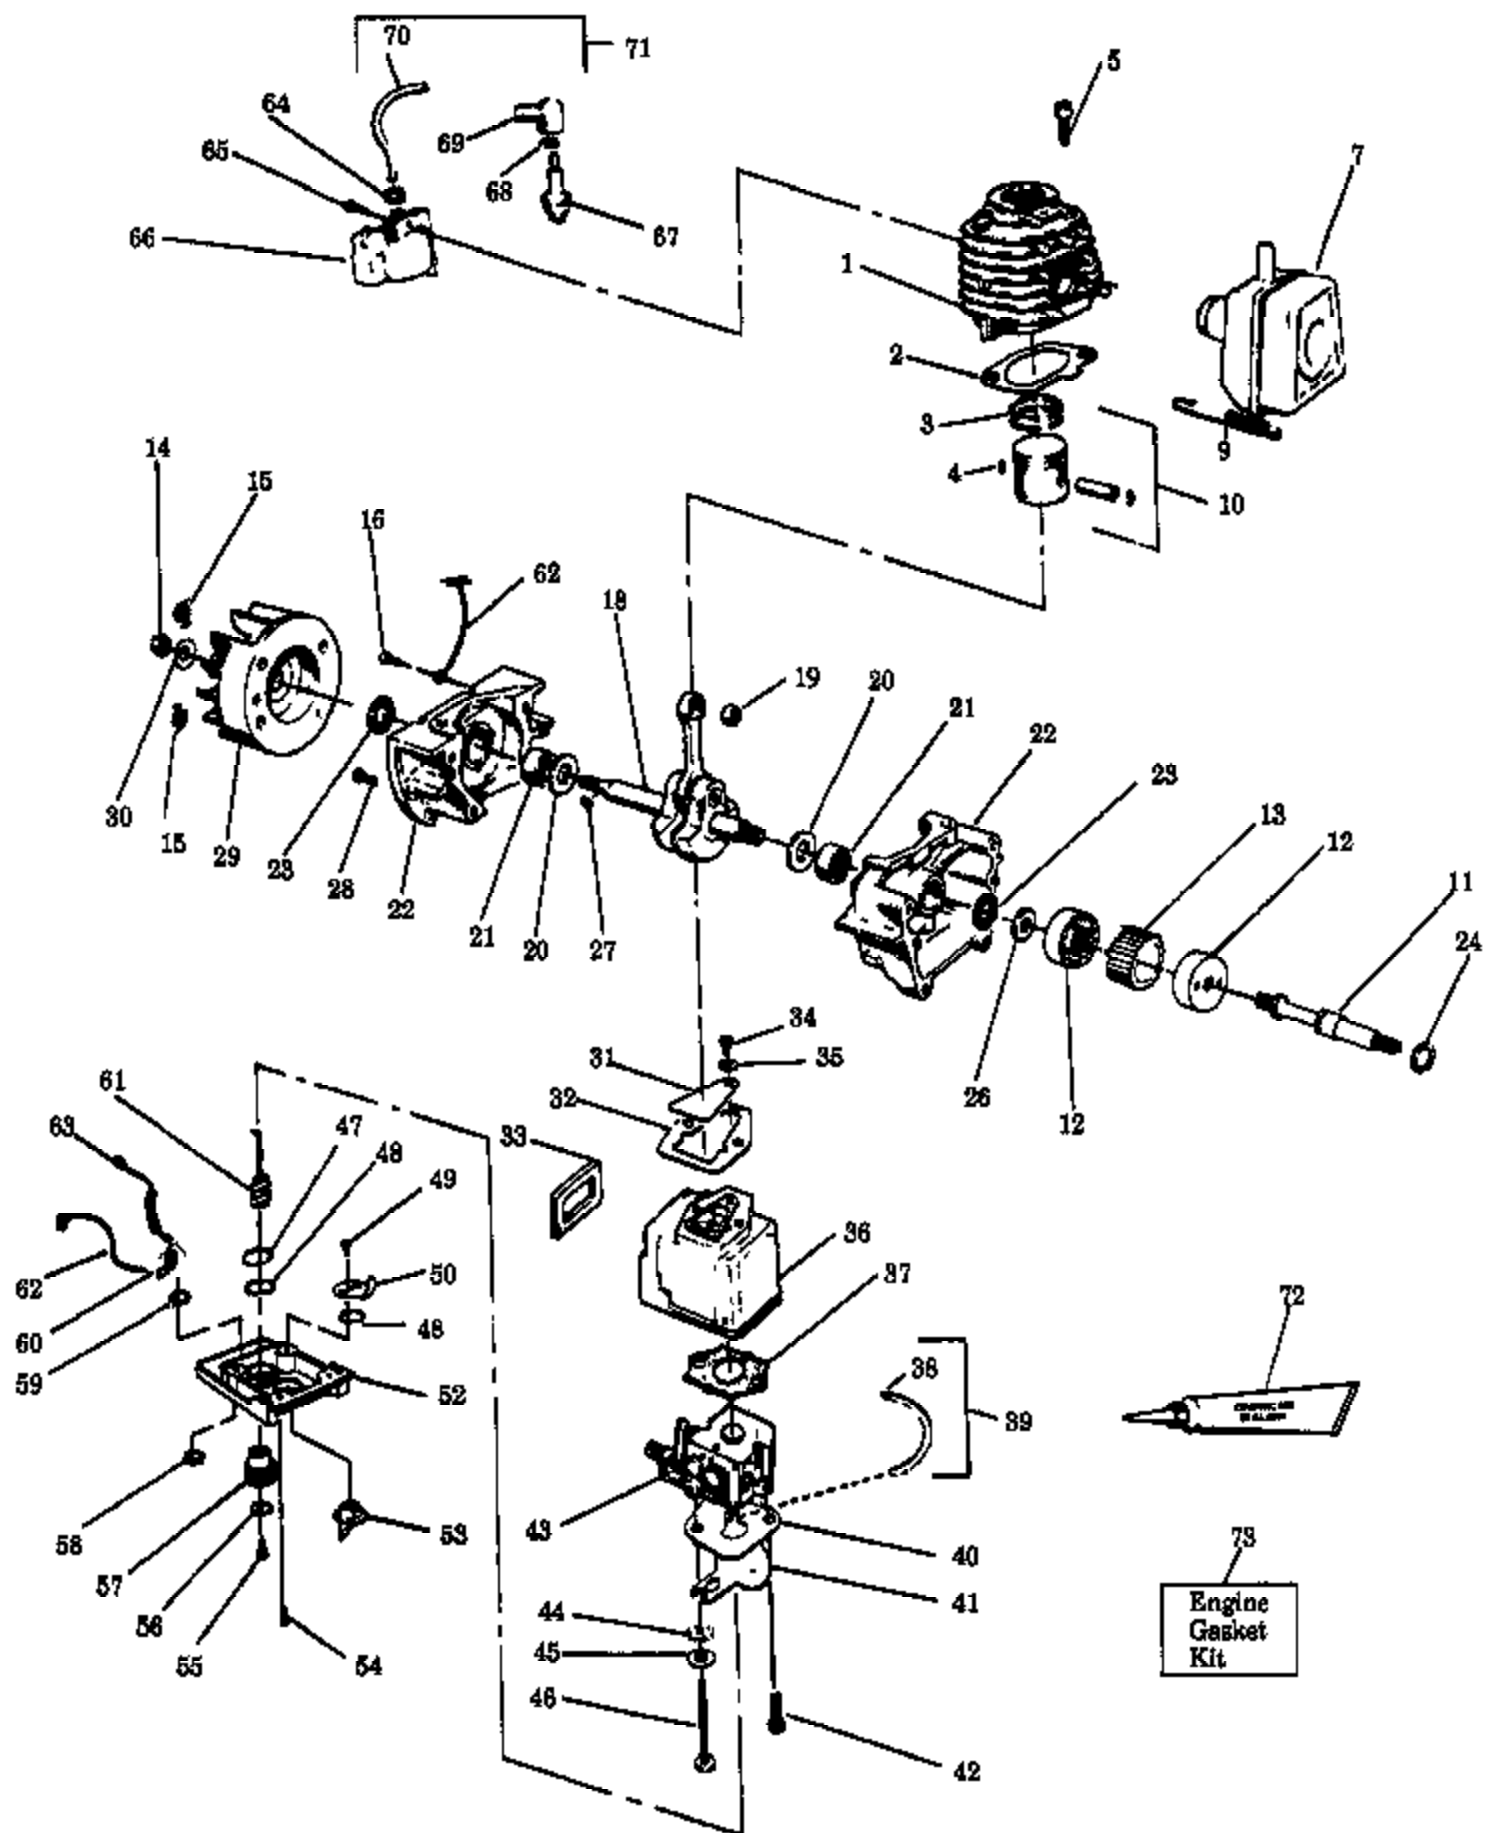

1925 Gas Blower Page 7 of 14  
 CARBURETOR

---

Ref #	Part Number	Qty	Description
1	530094426		Nozzle
2	530094518		Elbow
3	530094425		Extension Tube
4	530094424		Pivot Tube
5	952062003		Goggles
A	530027215		Warning Decal

---

1925 Gas Blower Page 9 of 14  
GUTTER ATTACHMENT KIT

Ref #	Part Number	Qty	Description
1	530012244		Models 1920 & 1925
1	530012252		Model 1960
2	530019111		Cylinder Gasket
3	530026413		Models 1920, 1925
3	530026681		Model 1960
4	530015162		Wrist Pin Retainer
5	530015239		Screw
7	530069245		Muffler Ass'y.
9	530024903		Muffler Attachment Spring
10	530010753		Models 1920, 1925
10	530069203		Model 1960
11	530069242		Shaft Kit
12	530012145		Shaft Coupling
13	530094243		Plastic Coupling
14	530626605		Flywheel Nut
15	530023817		Starter Dog Spring
16	530015004		Screw
17	530032092		Piston Pin Bearing Model 1960 Only
18	530027273		Models 1920, 1925
18	530010853		Model 1960
19	530032092		Piston Pin Bearing Model 1960
20	530015351		Washer
21	530032029		Crankshaft Bearing
22	530010757		Crankcase Ass'y. (Incl. #21,23 & 28)
23	530019059		Crankcase Seal
24	530015763		Washer
26	530001717		Coupling Washer
27	530015126		Flywheel Key
28	530015168		Screw
29	530039111		Flywheel Ass'y.
30	530015127		Flywheel Washer
31	530024438		Reed Valve
32	530019108		Carburetor Case to Crankcase Gasket
33	530019105		Carburetor Case Seal
34	530015241		Screw
35	530023367		Washer
36	530026818		Carburetor Case
37	530019157		Carburetor Gasket
38	530026981		Fuel Line Fitting
39	530010875		Fuel Line & Fitting Ass'y.
40	530026797		Choke Guide Plate
41	530026772		Choke Shutter
42	530015674		Screw
43	530035196		Carburetor
44	530015254		Wave Washer
45	530015673		Spacer
46	530015630		Screw
47	530015654		Retaining Ring
48	530015147		Wave Washer
49	530015407		Screw
50	530026773		Choke Actuator
52	530026764		Carb. Case Cover
53	530023807		Choke Knob
54	530015675		Screw
55	530015660		Screw
56	530015123		Washer